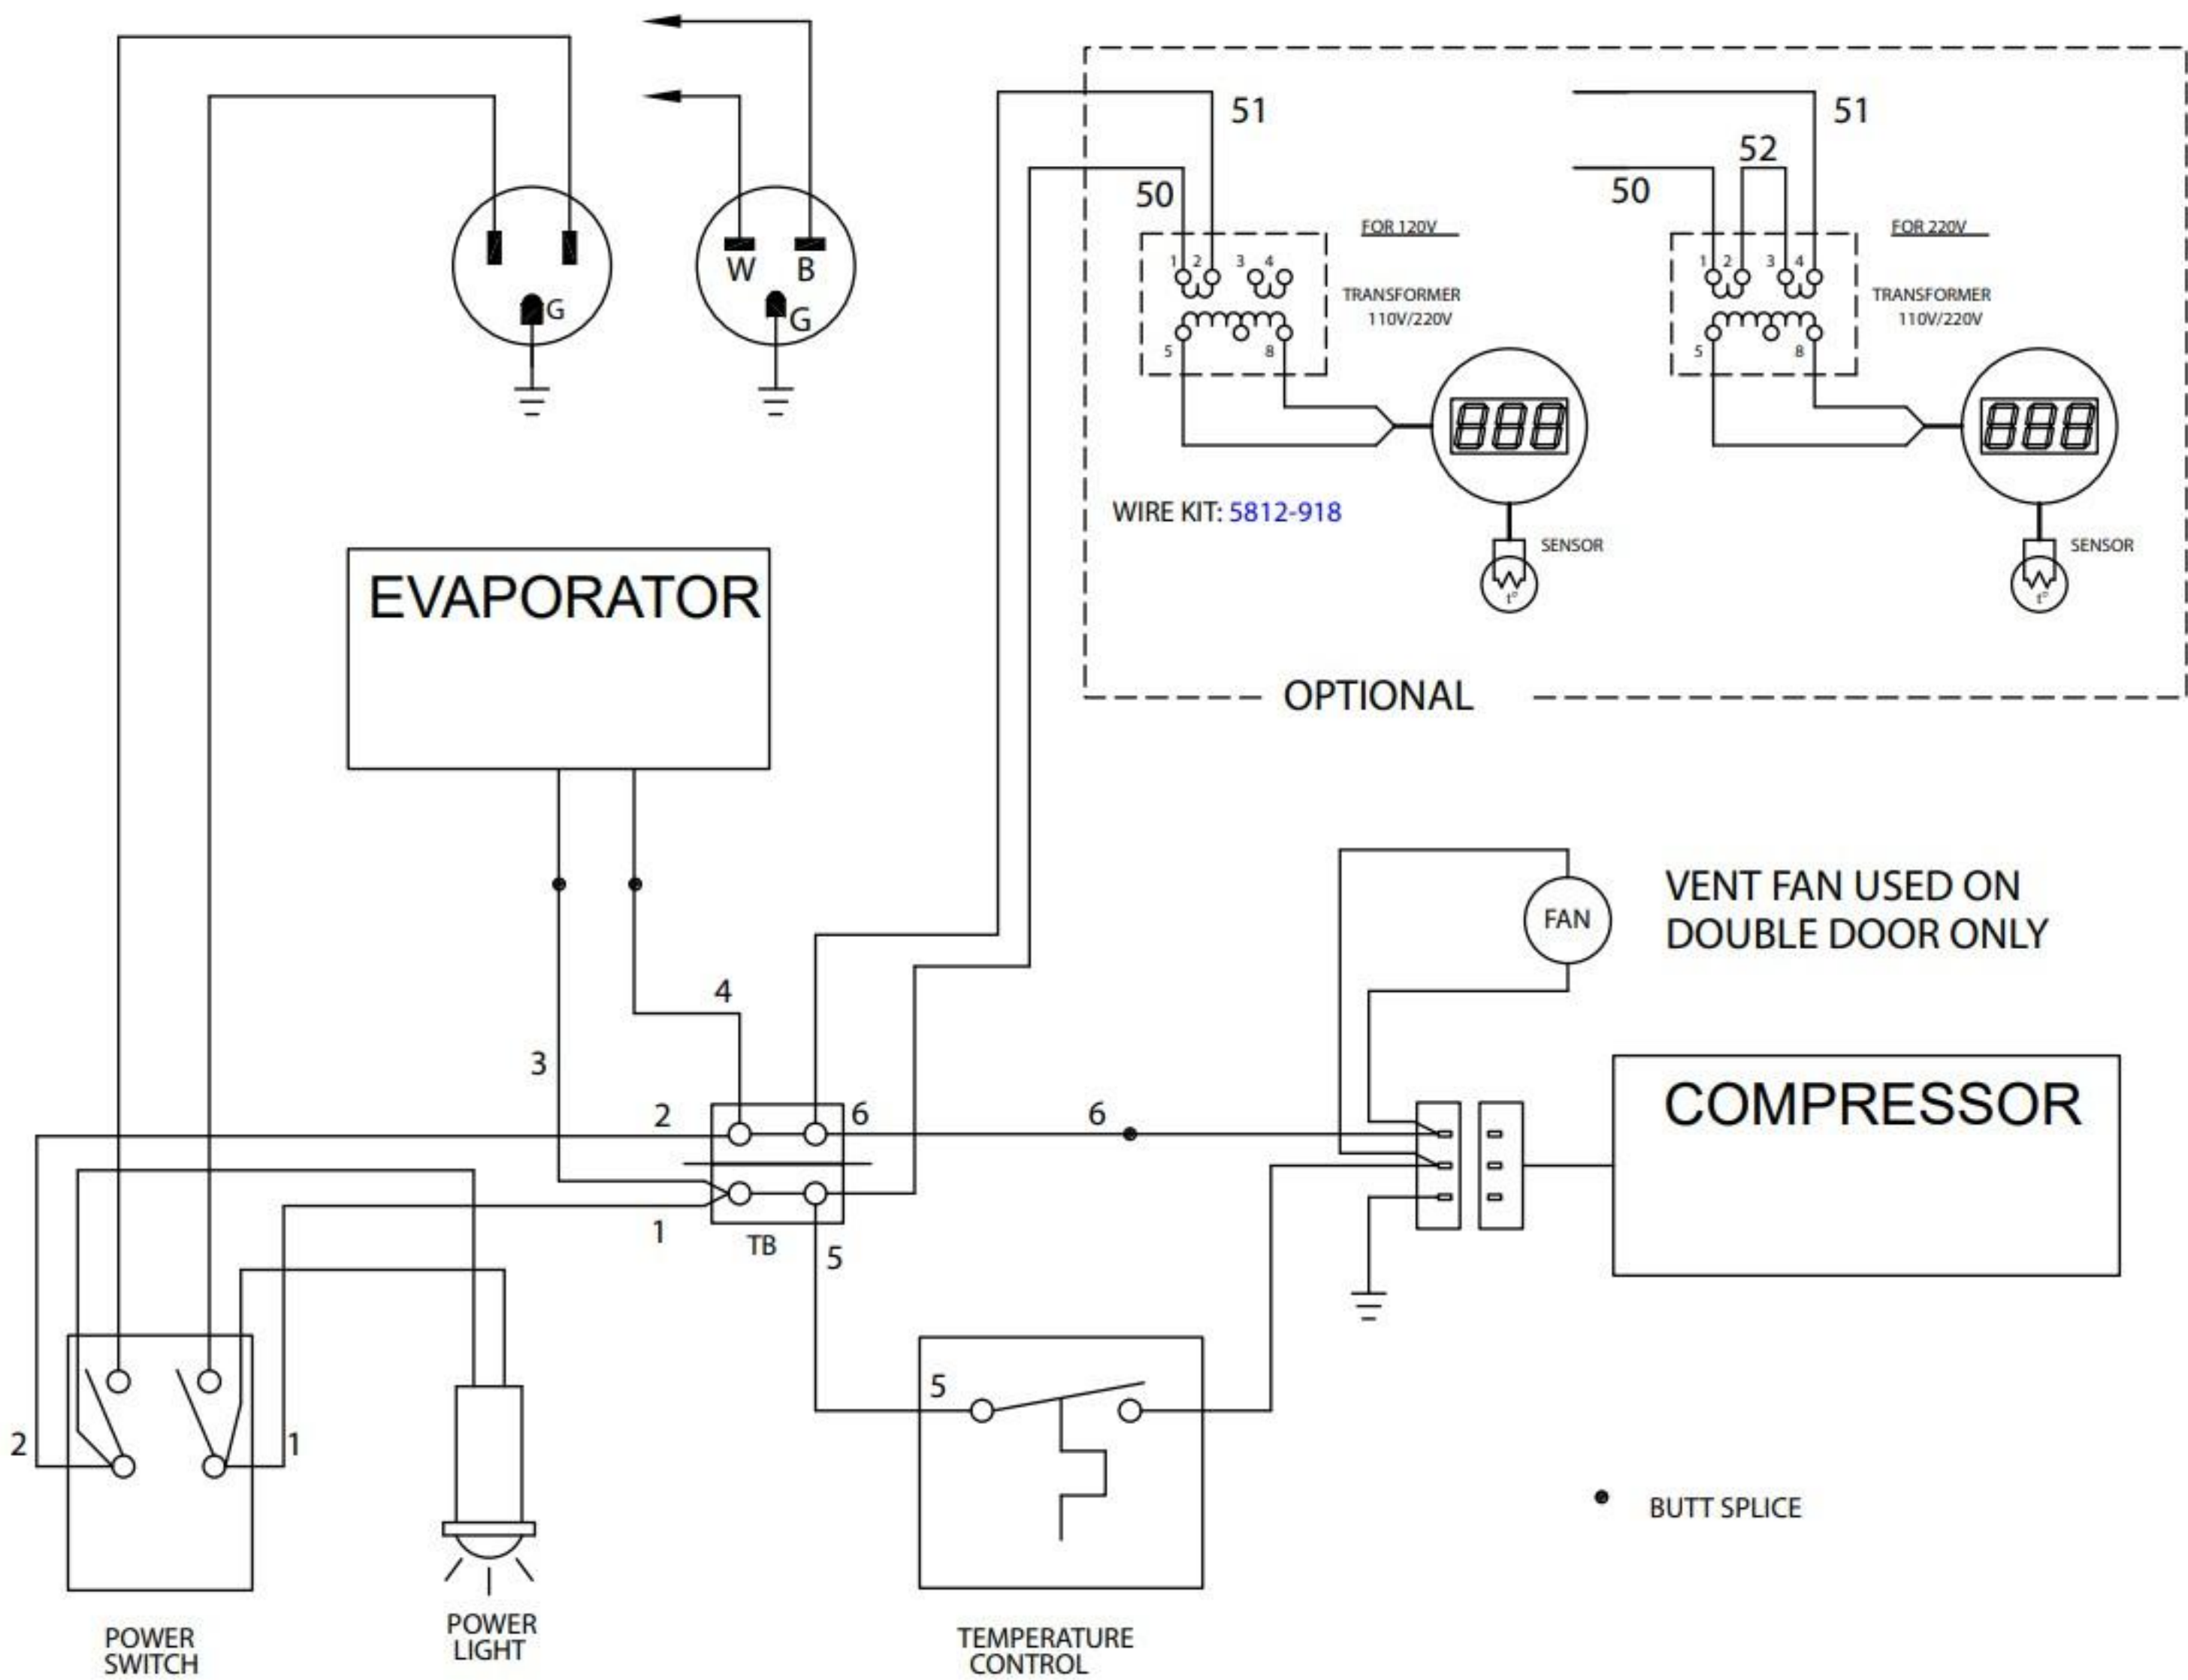

5-15P
120V; 15A

6-15P
240V; 15A

EVAPORATOR

WIRE KIT: 5812-918

OPTIONAL

VENT FAN USED ON
DOUBLE DOOR ONLY

COMPRESSOR

POWER
SWITCH

POWER
LIGHT

TEMPERATURE
CONTROL

• BUTT SPLICE