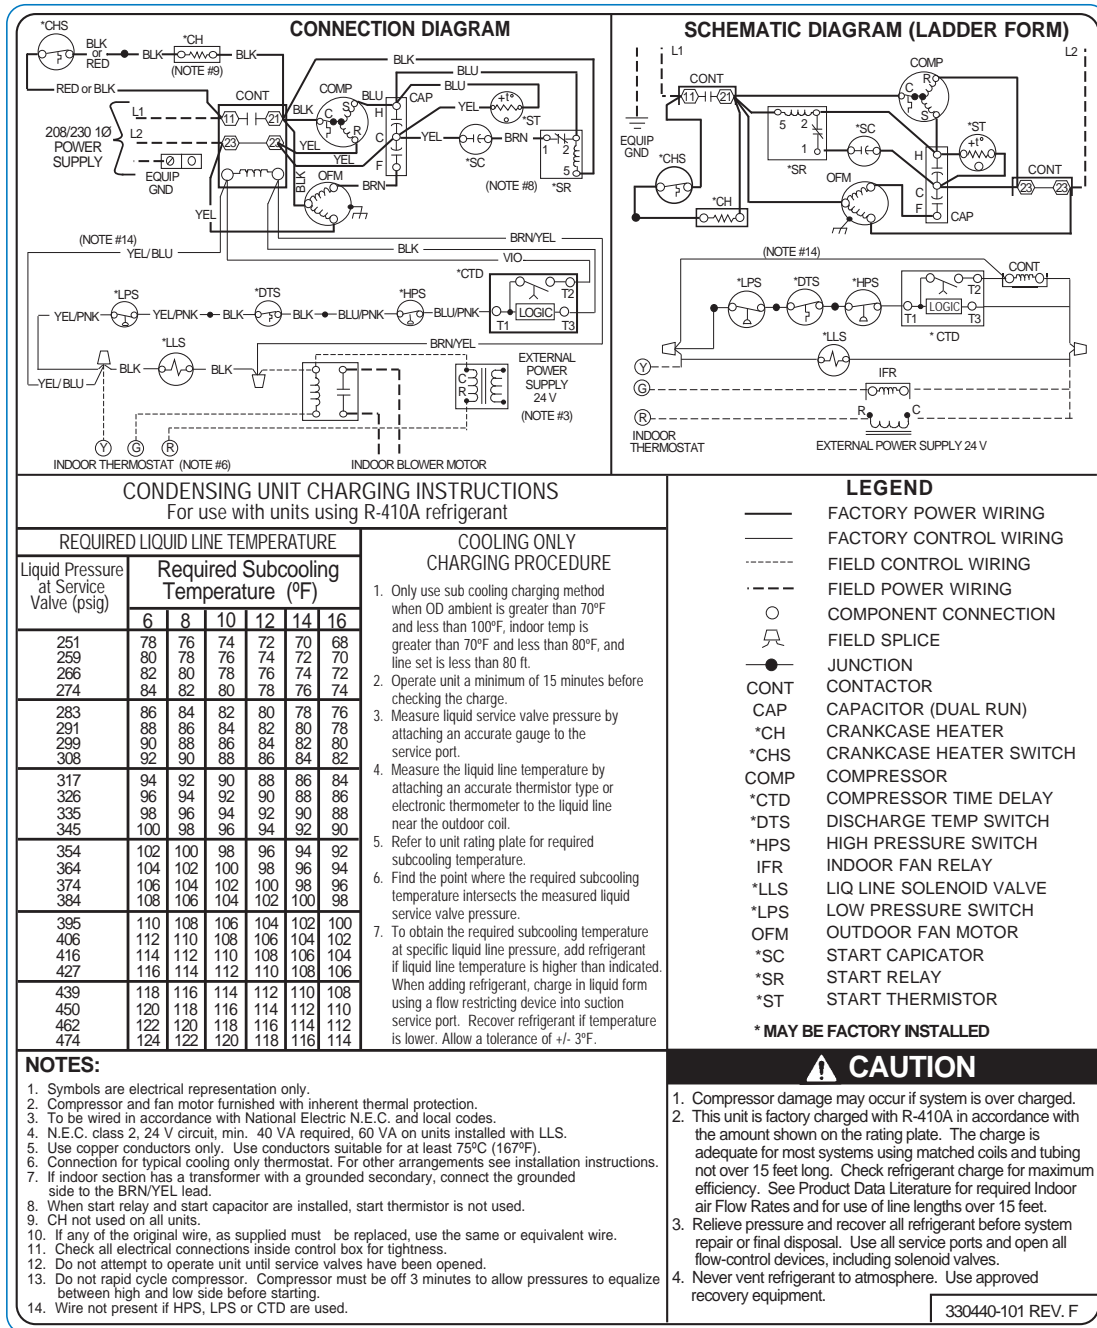

Wiring Diagram

Fig. 1 – Wiring Diagram — Model sizes 1-1/2 - 5 tons, 208/230-1