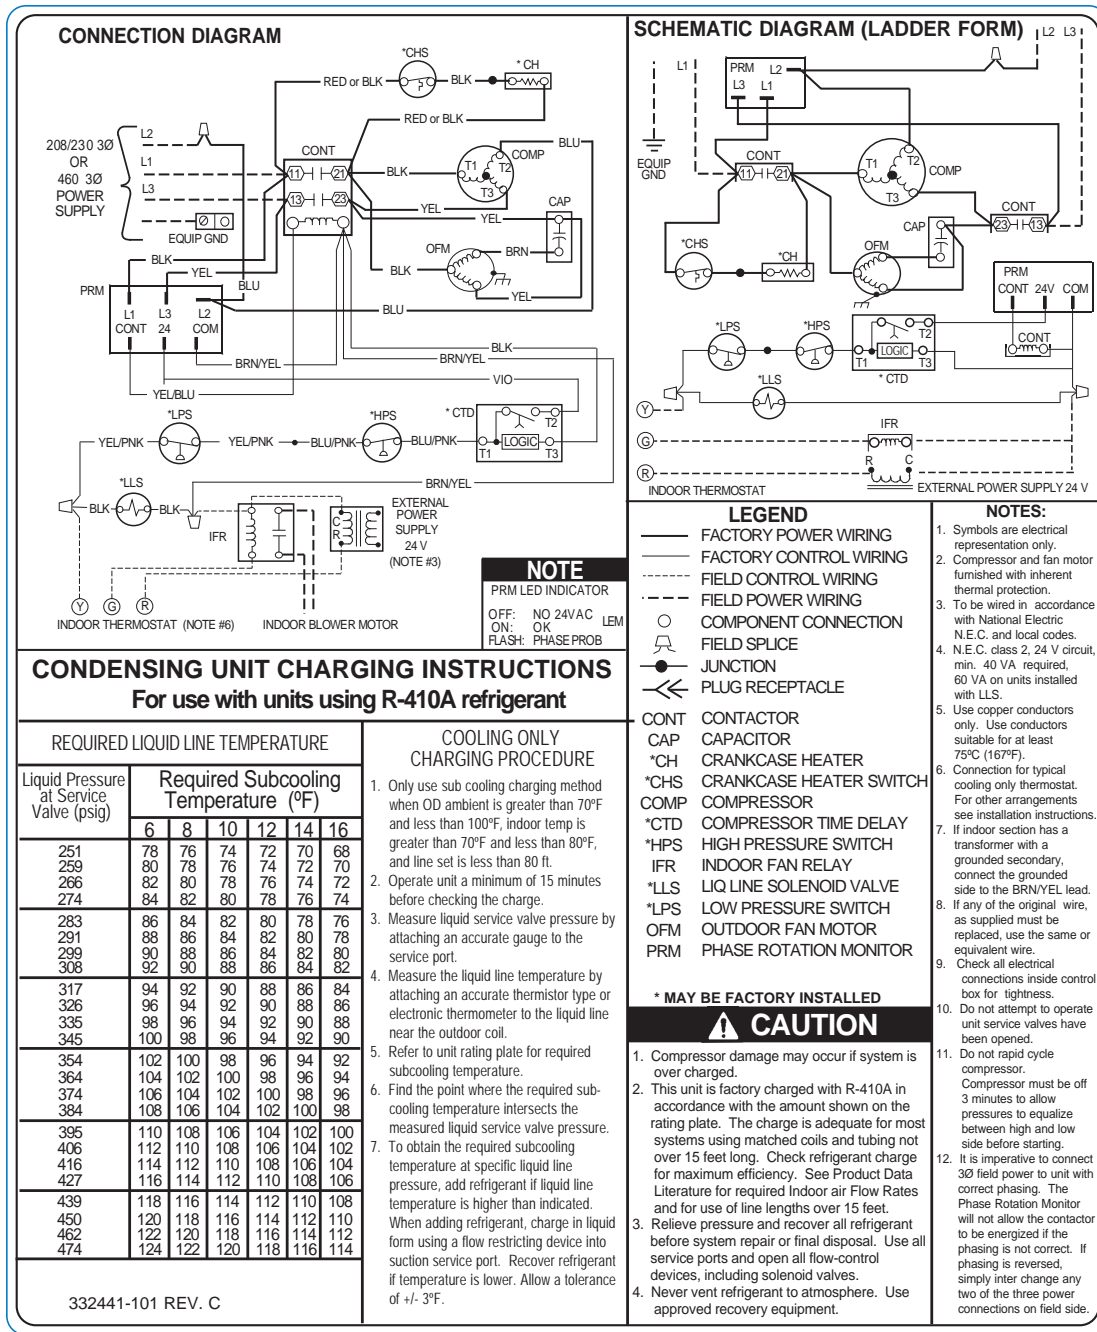

Wiring Diagrams

334024-101 REV. B

Fig. 1 – Wiring Diagram — Model sizes 1-1/2 - 5 tons, 208/230-1

Fig. 2 – Wiring Diagram — Model size 2-1/2 - 5 tons, 208/230-3 and Model size 3 - 5 tons, 460/3