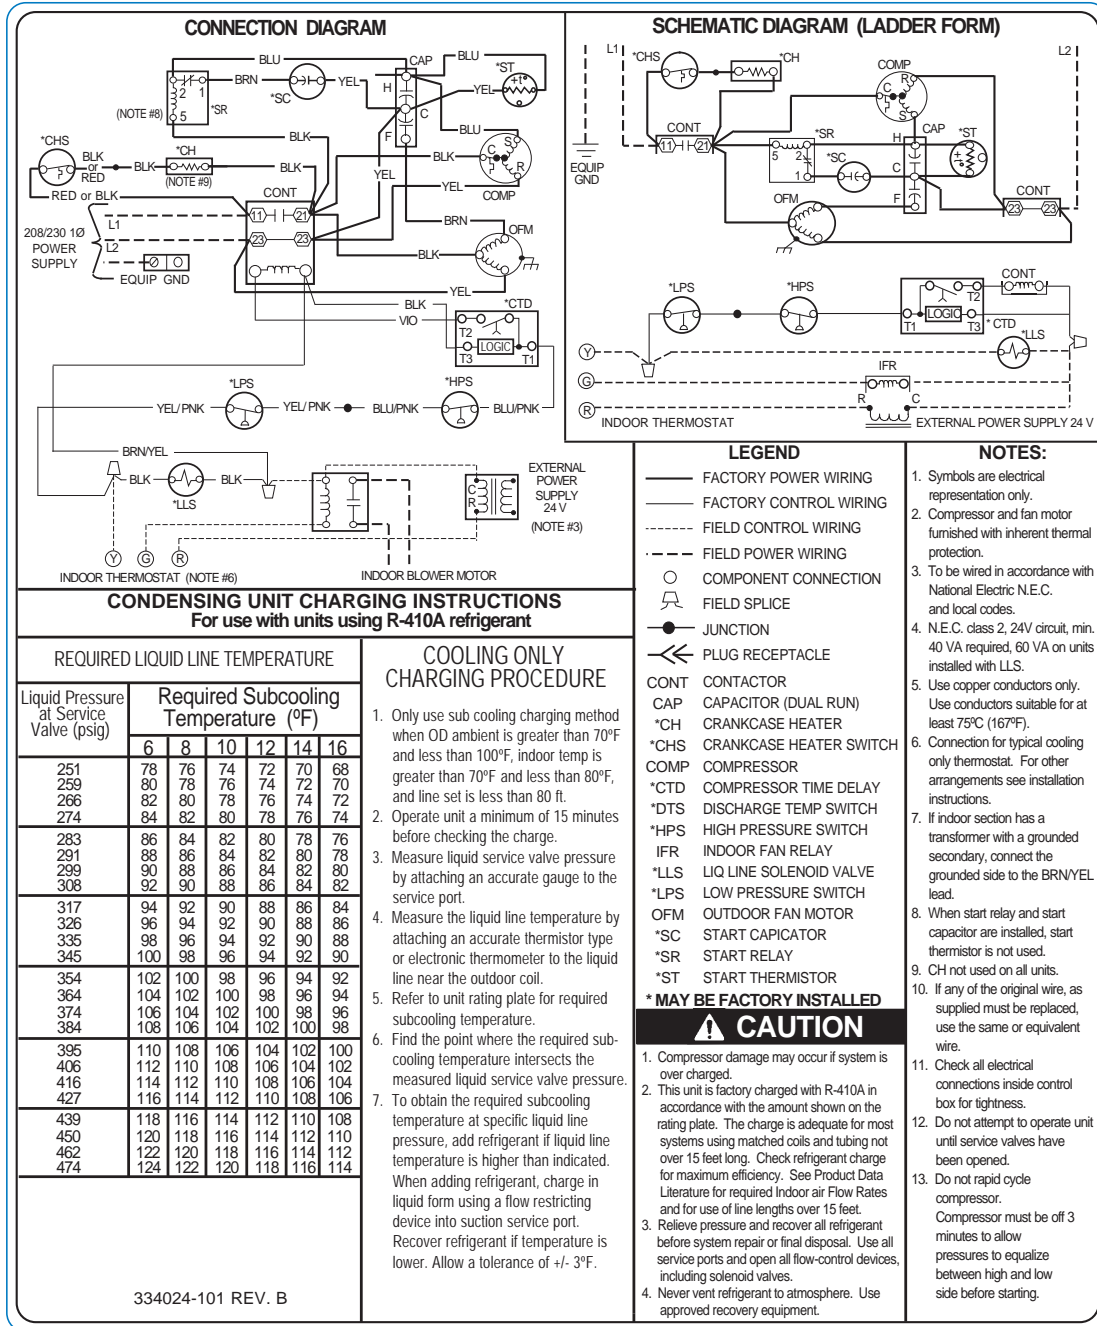

Wiring Diagrams

334024-101 REV. B

Fig. 1 – Wiring Diagram — Model sizes 1-1/2 - 5 tons, 208/230-1

Fig. 2 – Wiring Diagram — Model size 2-1/2 - 5 tons, 208/230-3 and Model size 3 - 5 tons, 460/3