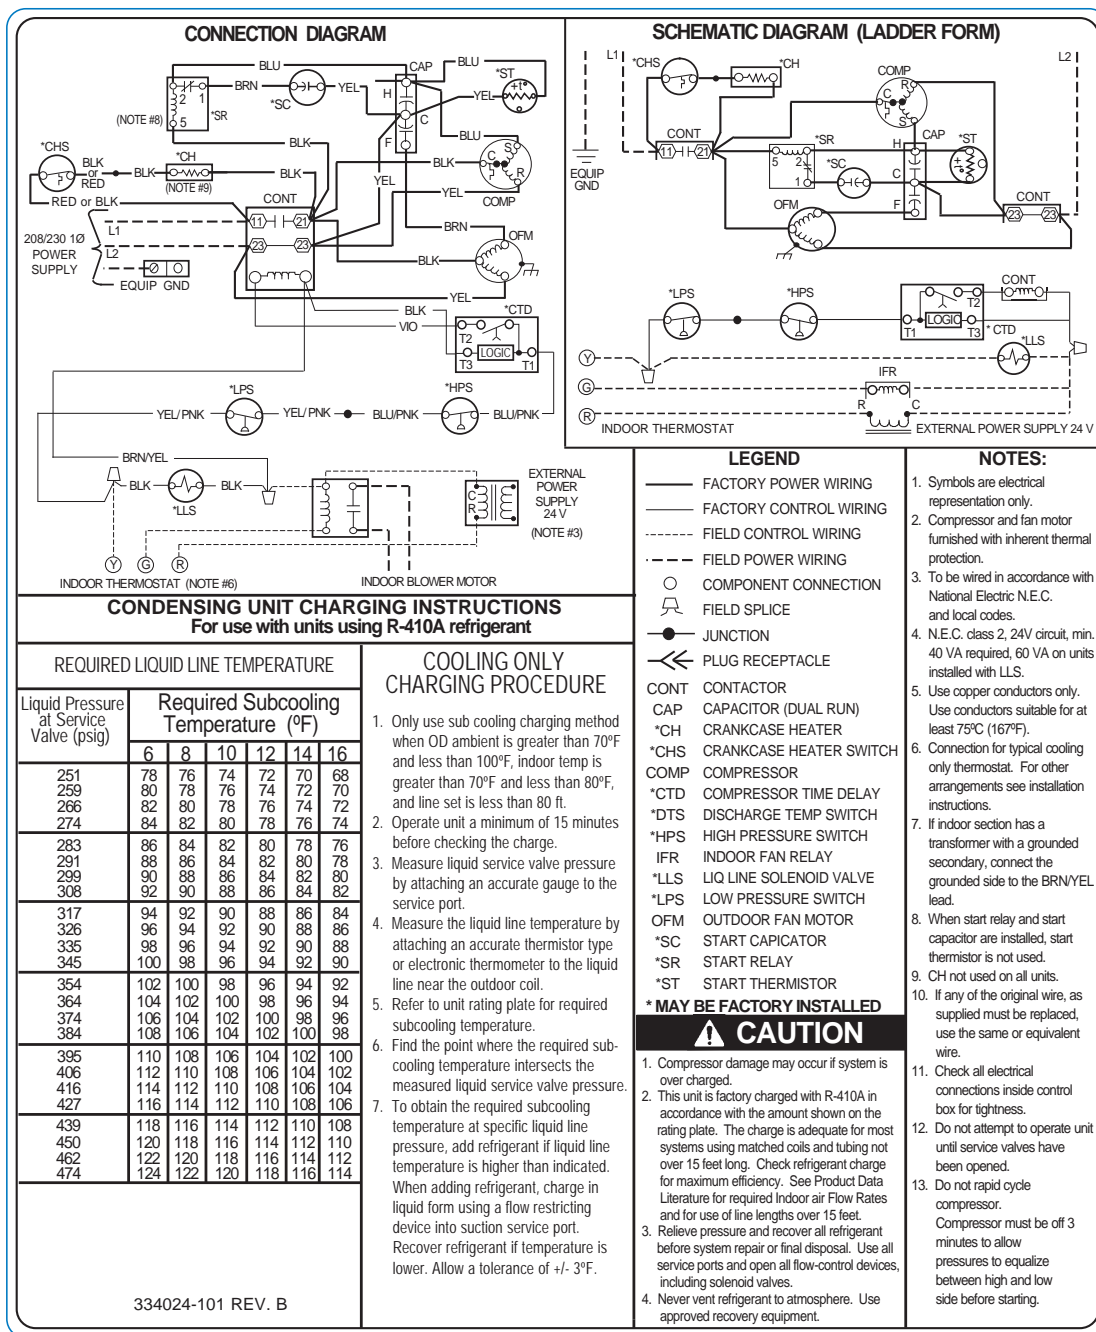

# Wiring Diagrams

Fig. 1 – Wiring Diagram — Model sizes 1-1/2 - 5 tons, 208/230-1