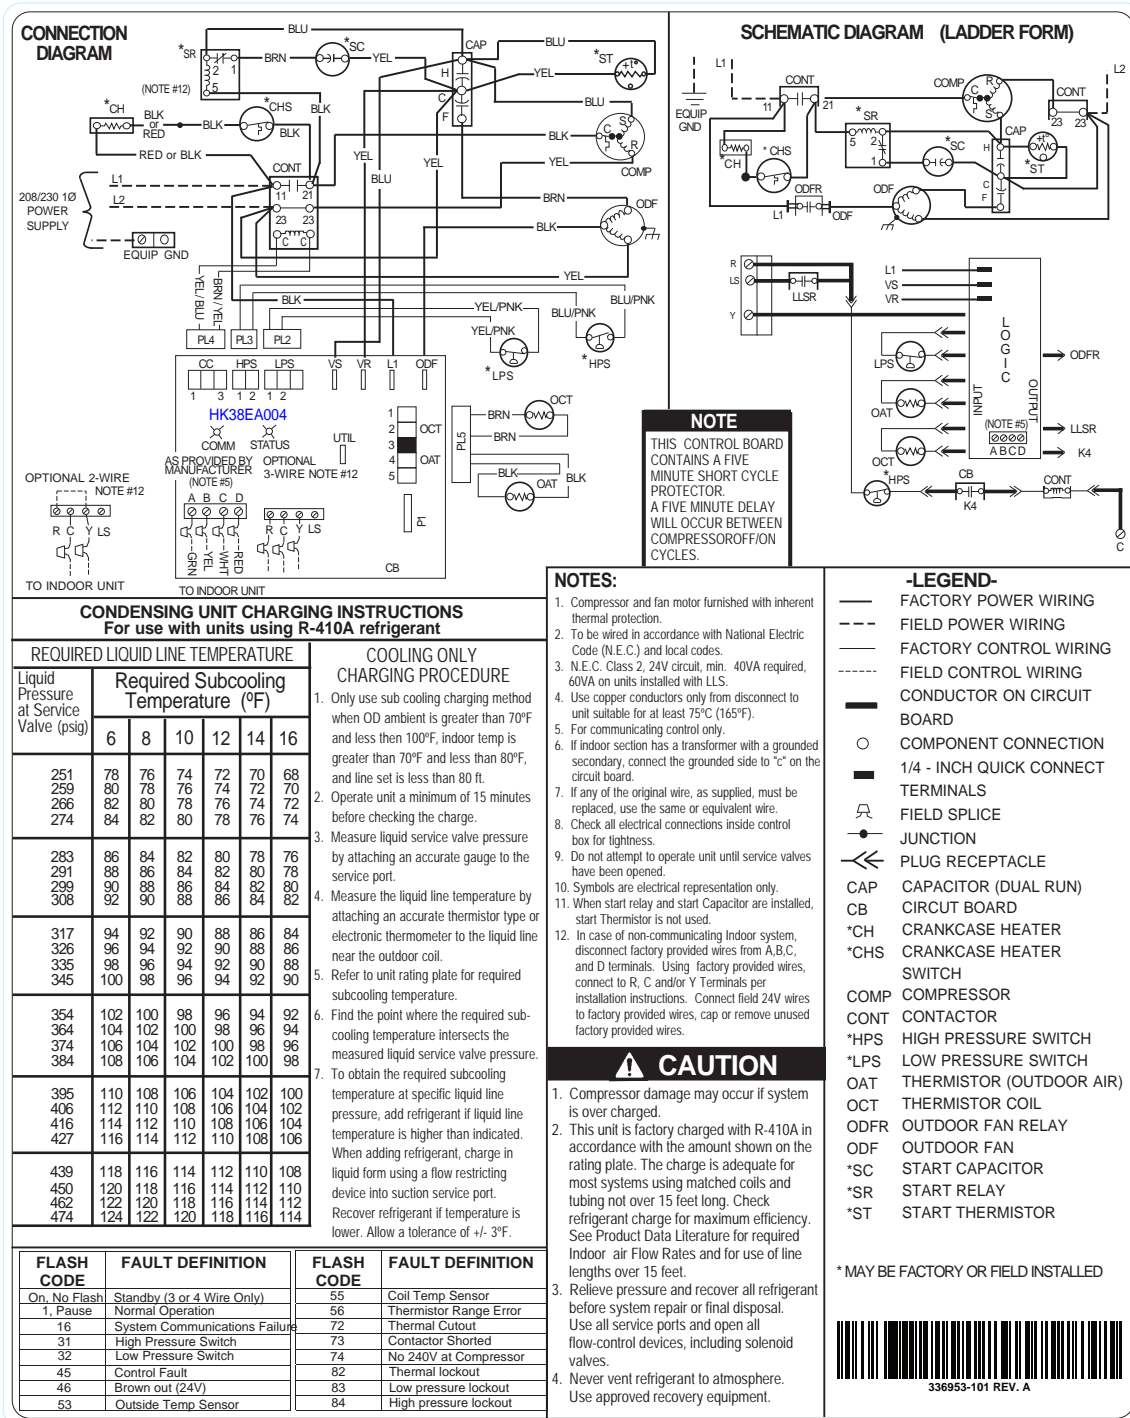

Wiring Diagram

Fig. 1 – Wiring Diagram — Model sizes 1-1/2 – 5 tons, 208/230-1