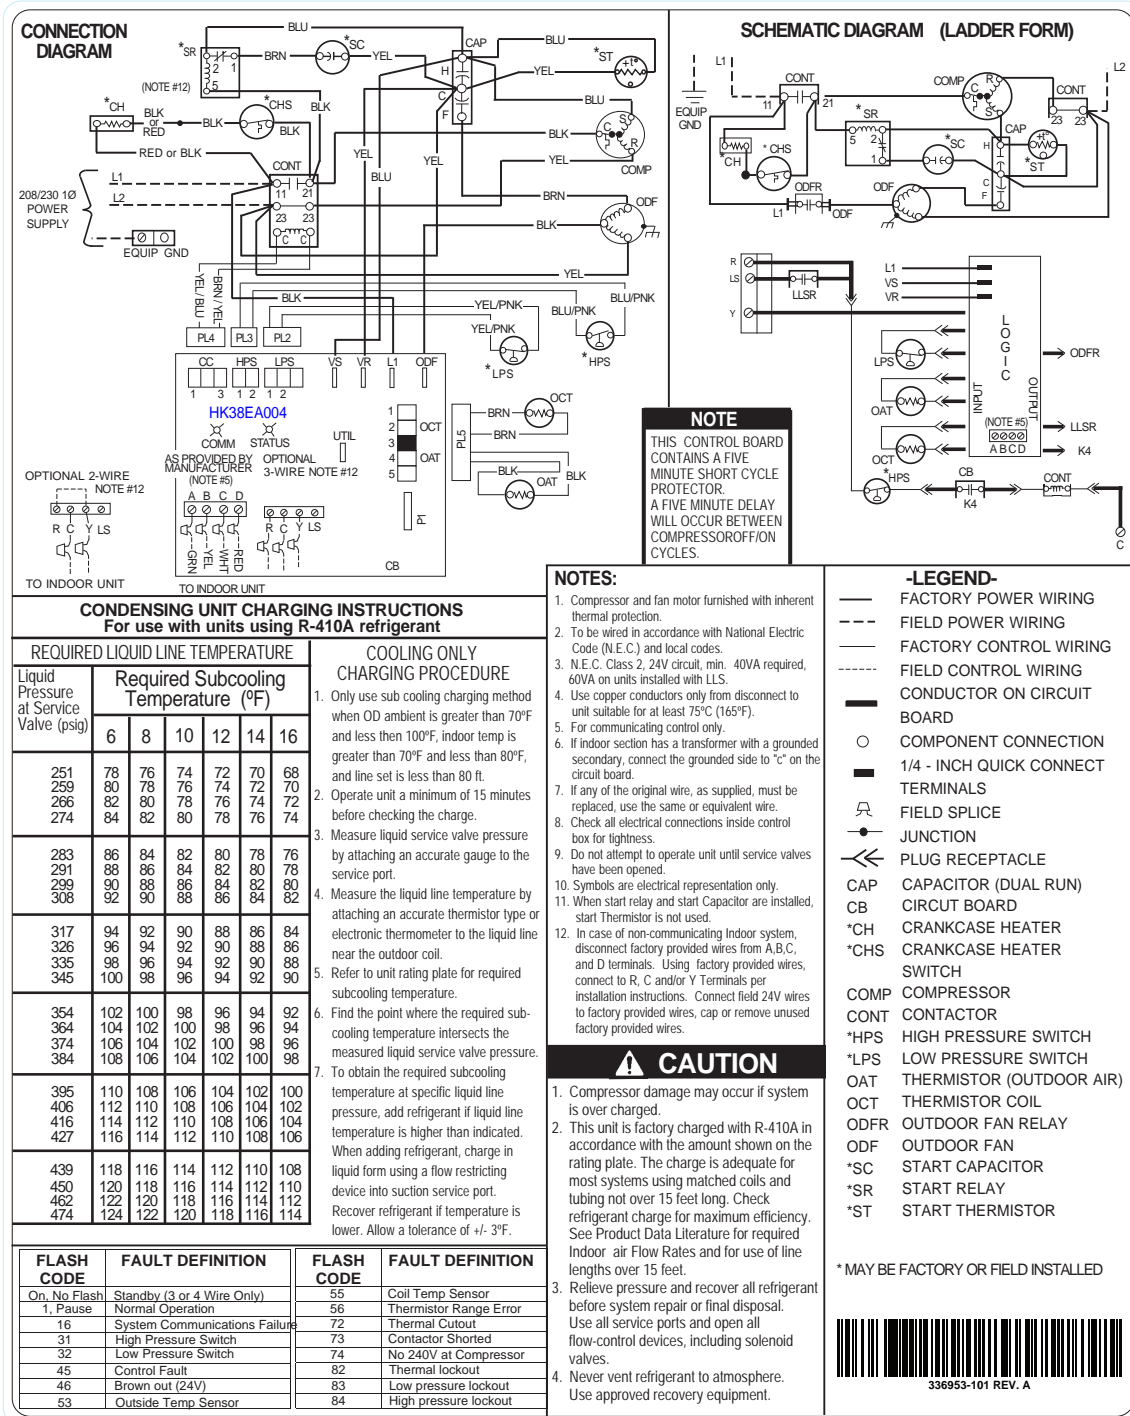

Wiring Diagram

Fig. 1 – Wiring Diagram — Model sizes 1-1/2 – 5 tons, 208/230-1