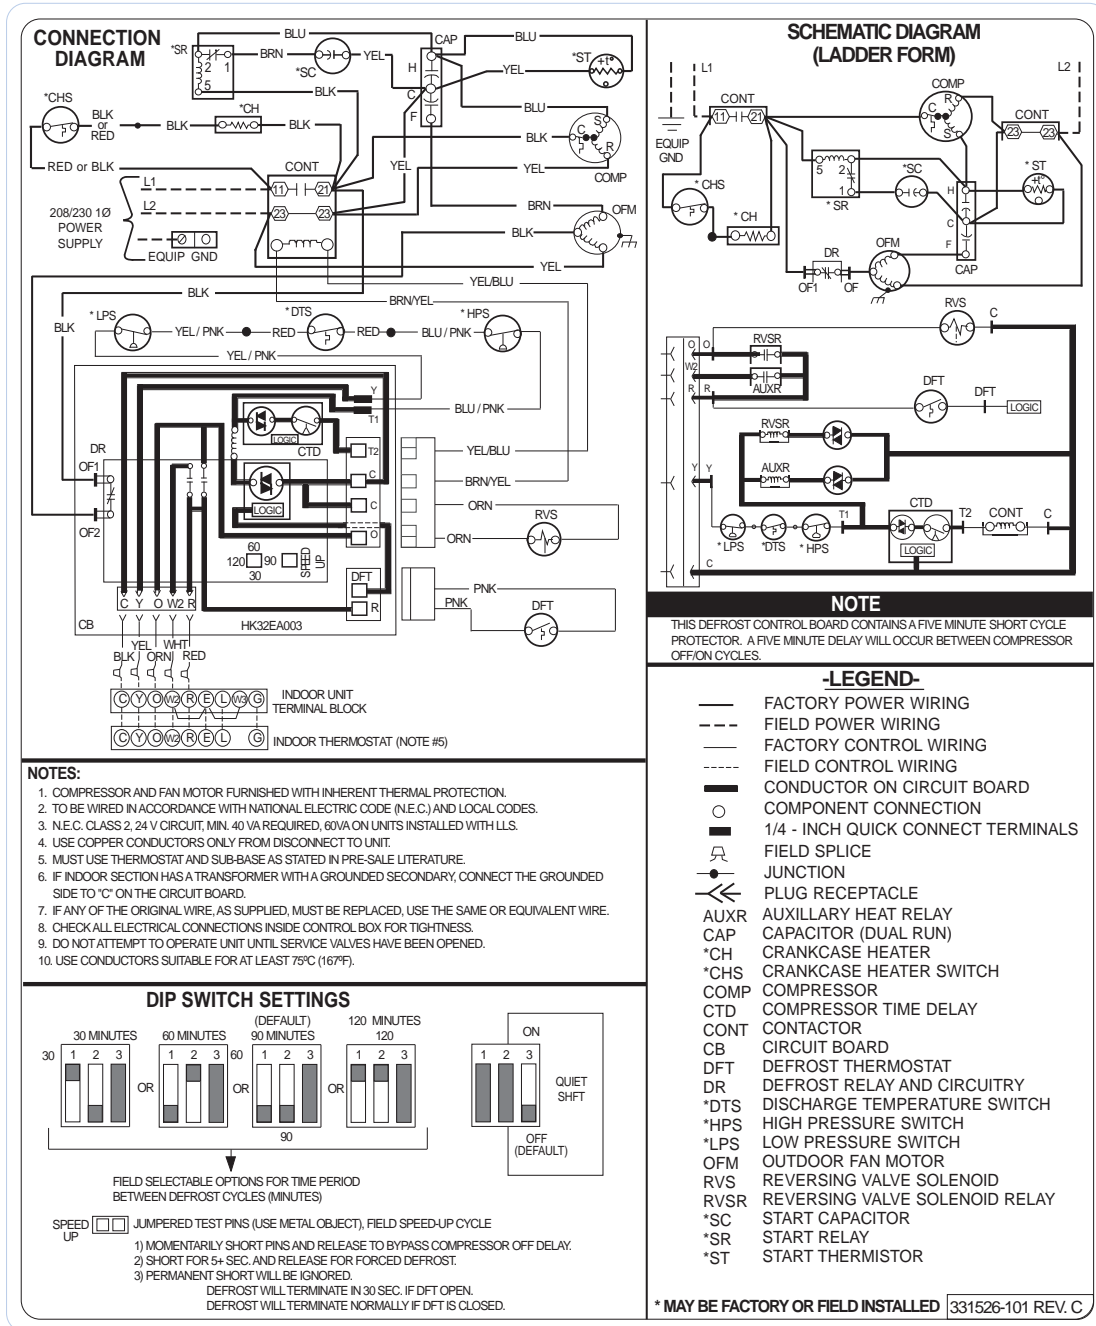

225A

Legacy™ Line Heat Pump
with Puron® Refrigerant
1 1/2 To 5 Nominal Tons

Wiring Diagrams

Fig. 1 – Wiring Diagram — Model sizes 1-1/2 - 5 tons, 208/230-1