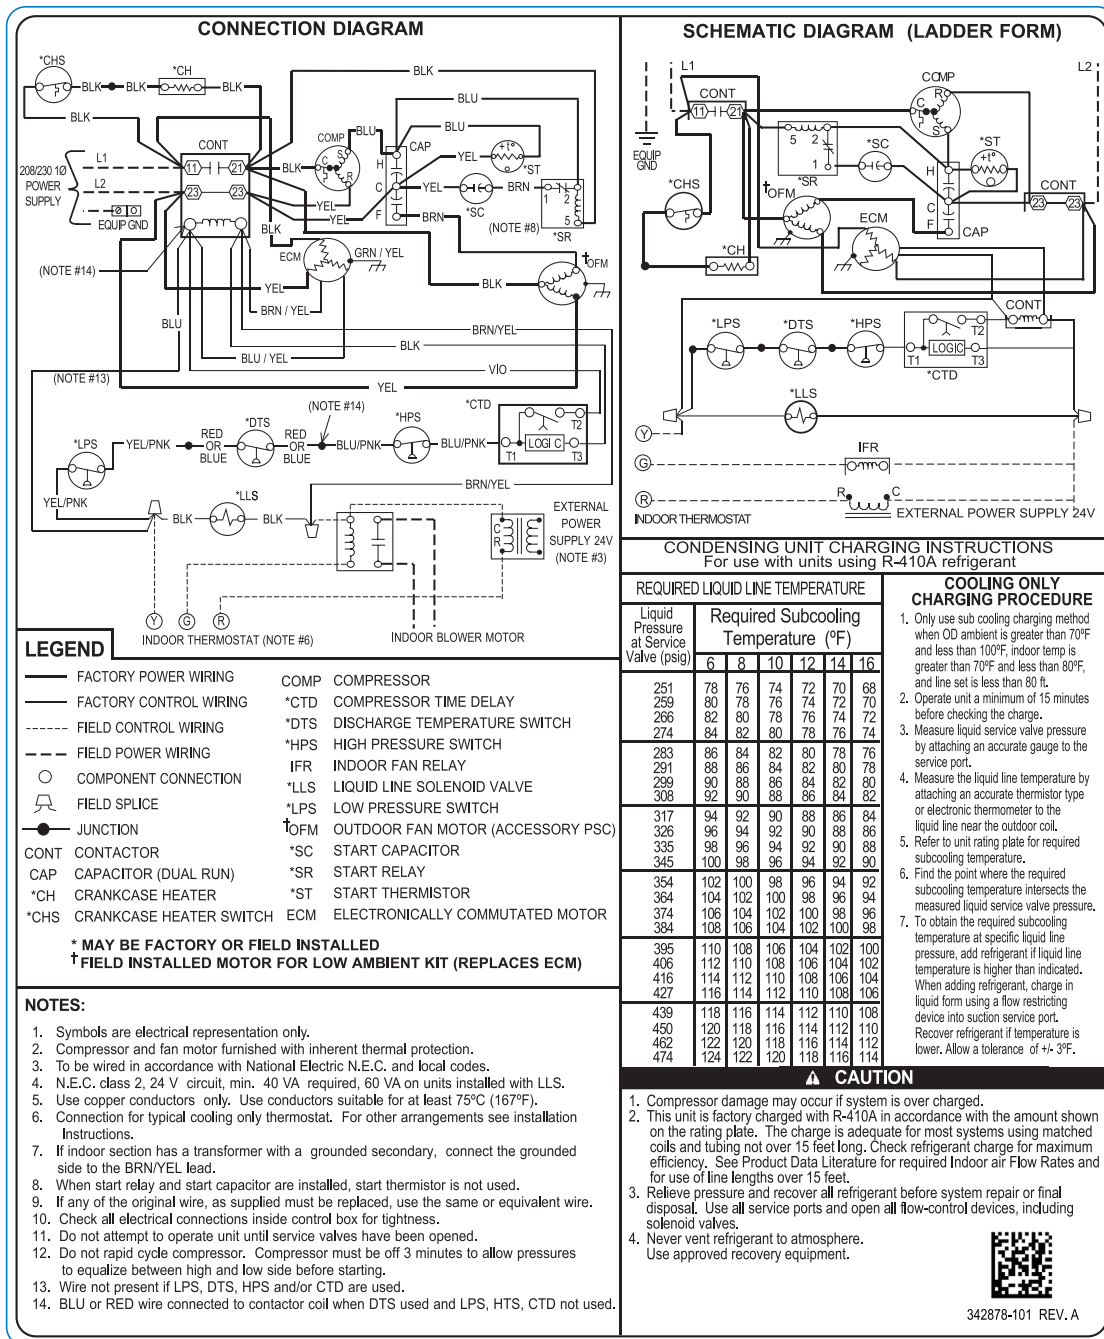

**24AAA5
24AAA6
Single-Stage Air Conditioners
with Puron® Refrigerant
1-1/2 To 5 Nominal Tons**

Wiring Diagram

Fig. 1 – 24AAA518-60 / 24AAA618-60, 208/230-1

340085-101 REV. A

Fig. 1 – 24AAA561, 208/230-1