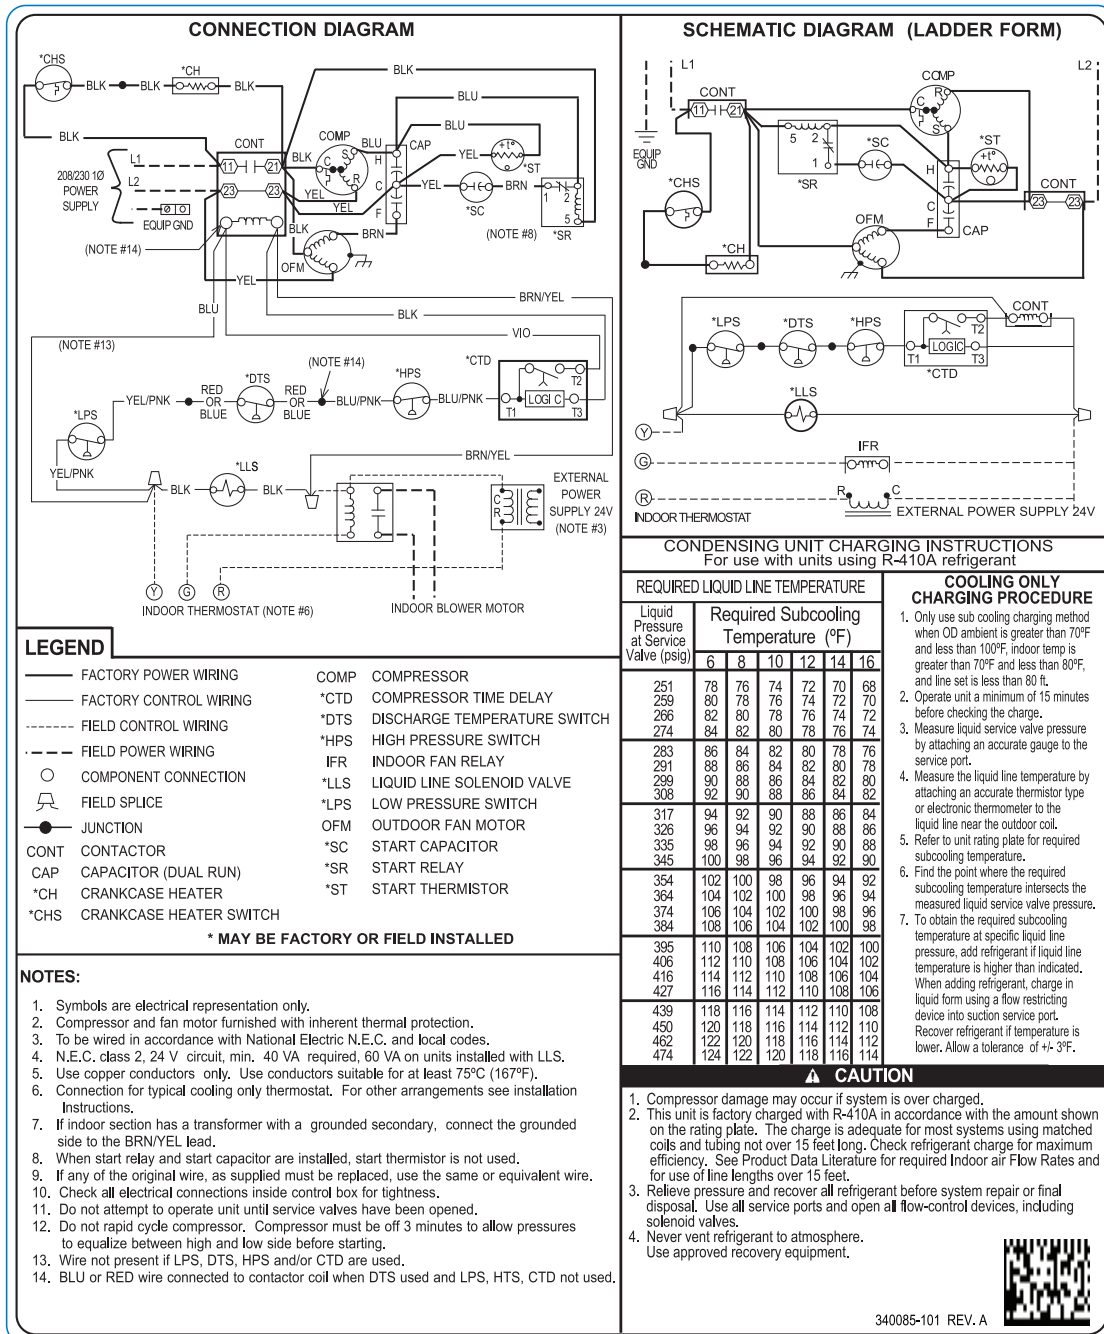

**24AAA5
24AAA6
Single-Stage Air Conditioners
with Puron® Refrigerant
1-1/2 To 5 Nominal Tons**

Wiring Diagram

Fig. 1 – 24AAA518-60 / 24AAA618-60, 208/230-1

340085-101 REV. A

Fig. 1 – 24AAA561, 208/230-1