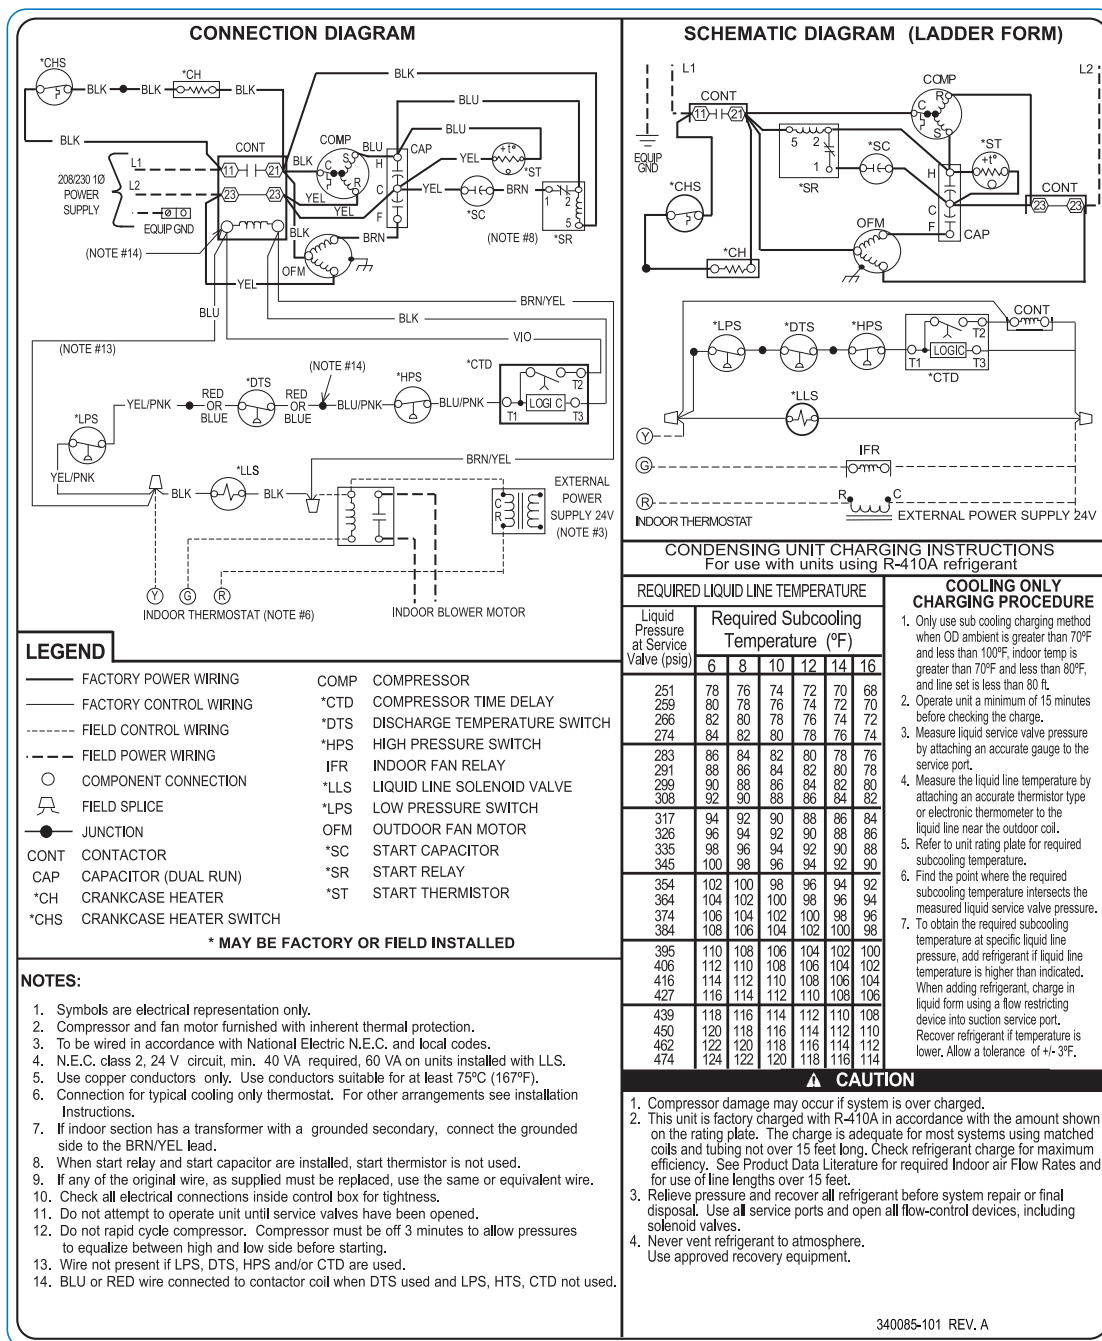

**24AAA5**  
**Comfort™ Series Air Conditioner**  
**with Puron® Refrigerant**  
**1 1/2 To 5 Nominal Tons**

# Wiring Diagrams

**Fig. 1 – Wiring Diagram — Model sizes 1-1/2 - 5 tons, 208/230-1**