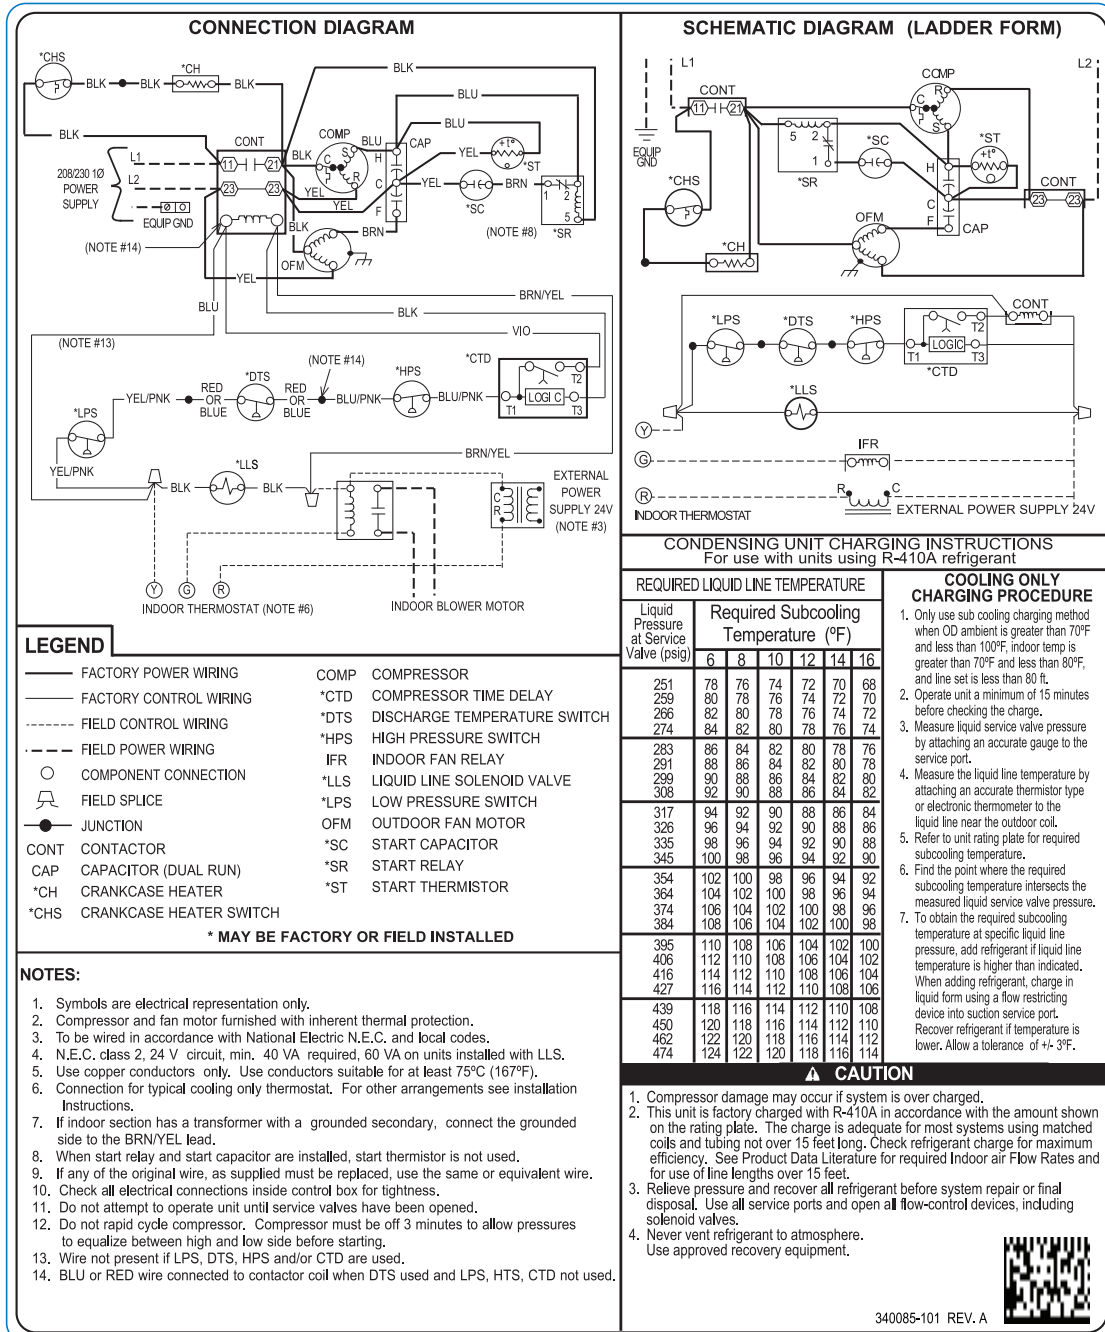

24ABC6 Comfort™ 16 Air Conditioner with Puron® Refrigerant

Wiring Diagram

Fig. 1 – 24ABC618-48, 208/230-1

Fig. 1 – 24ABC660, 208/230-1