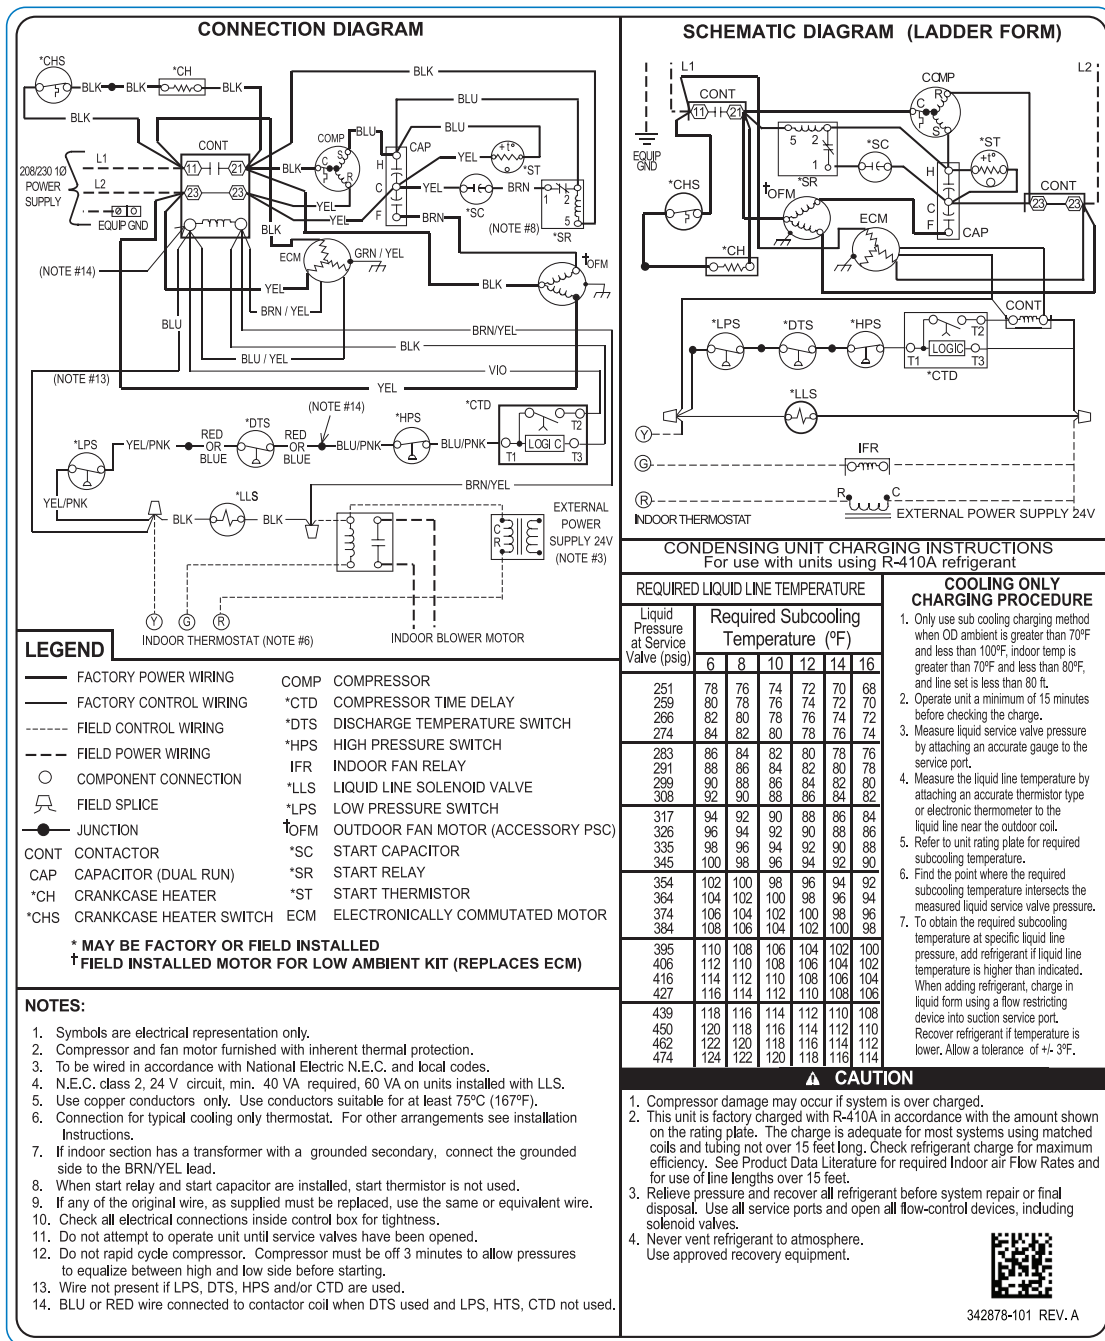

24ABC6 Comfort™ 16 Air Conditioner with Puron® Refrigerant

Wiring Diagram

Fig. 1 – 24ABC618-48, 208/230-1

Fig. 1 – 24ABC660, 208/230-1