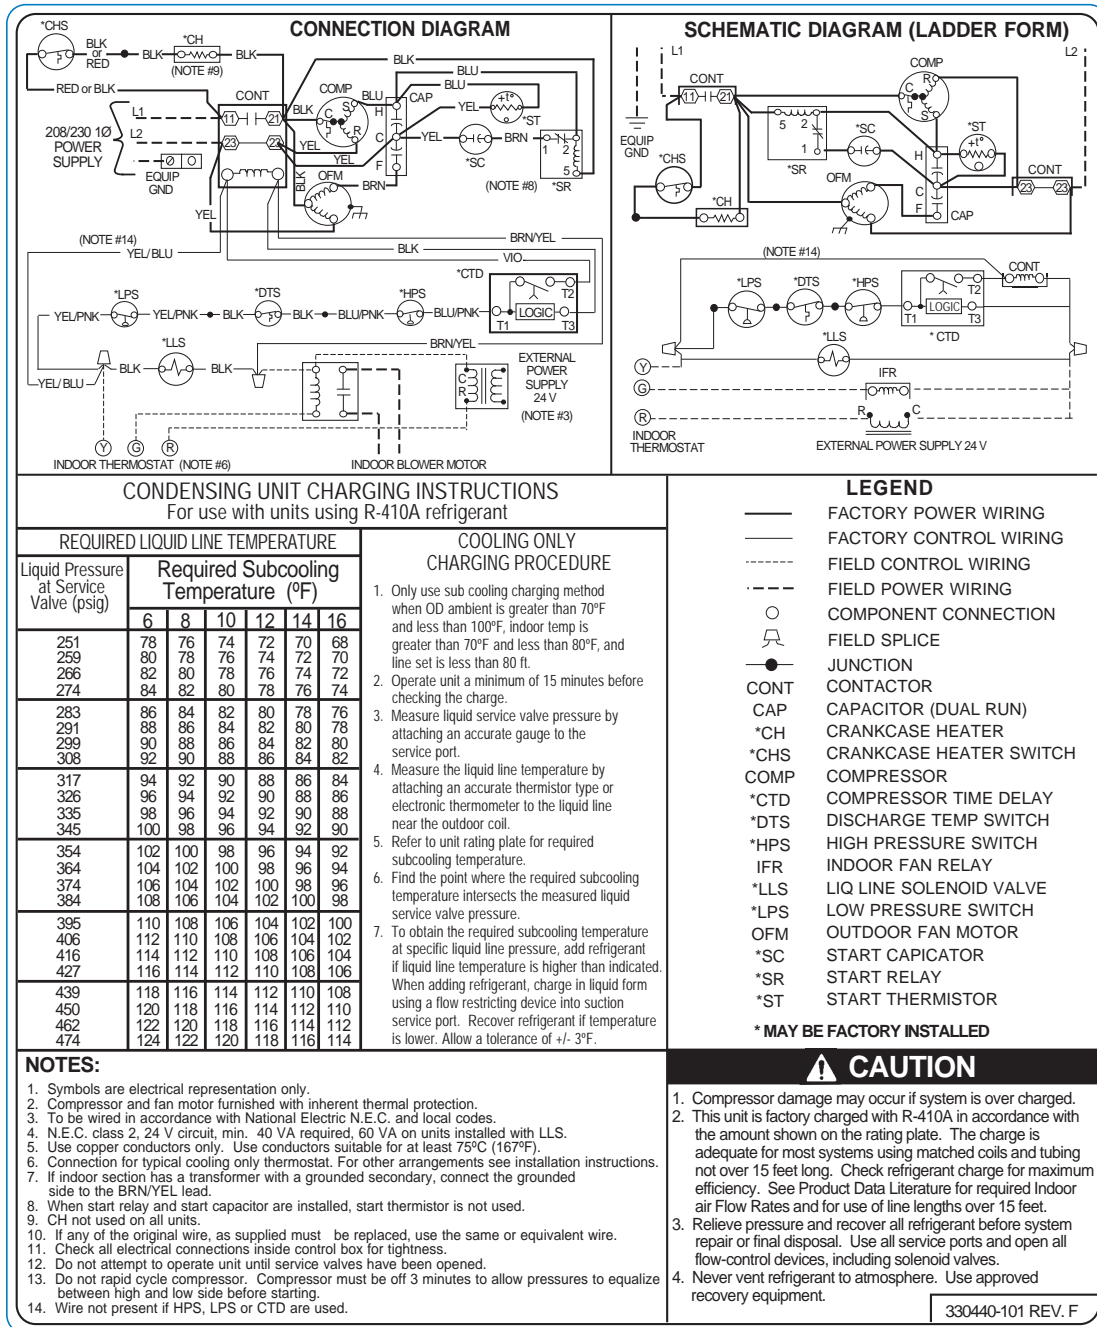

Wiring Diagram

Fig. 1 – Wiring Diagram — Model sizes 1-1/2 - 5 tons, 208/230-1