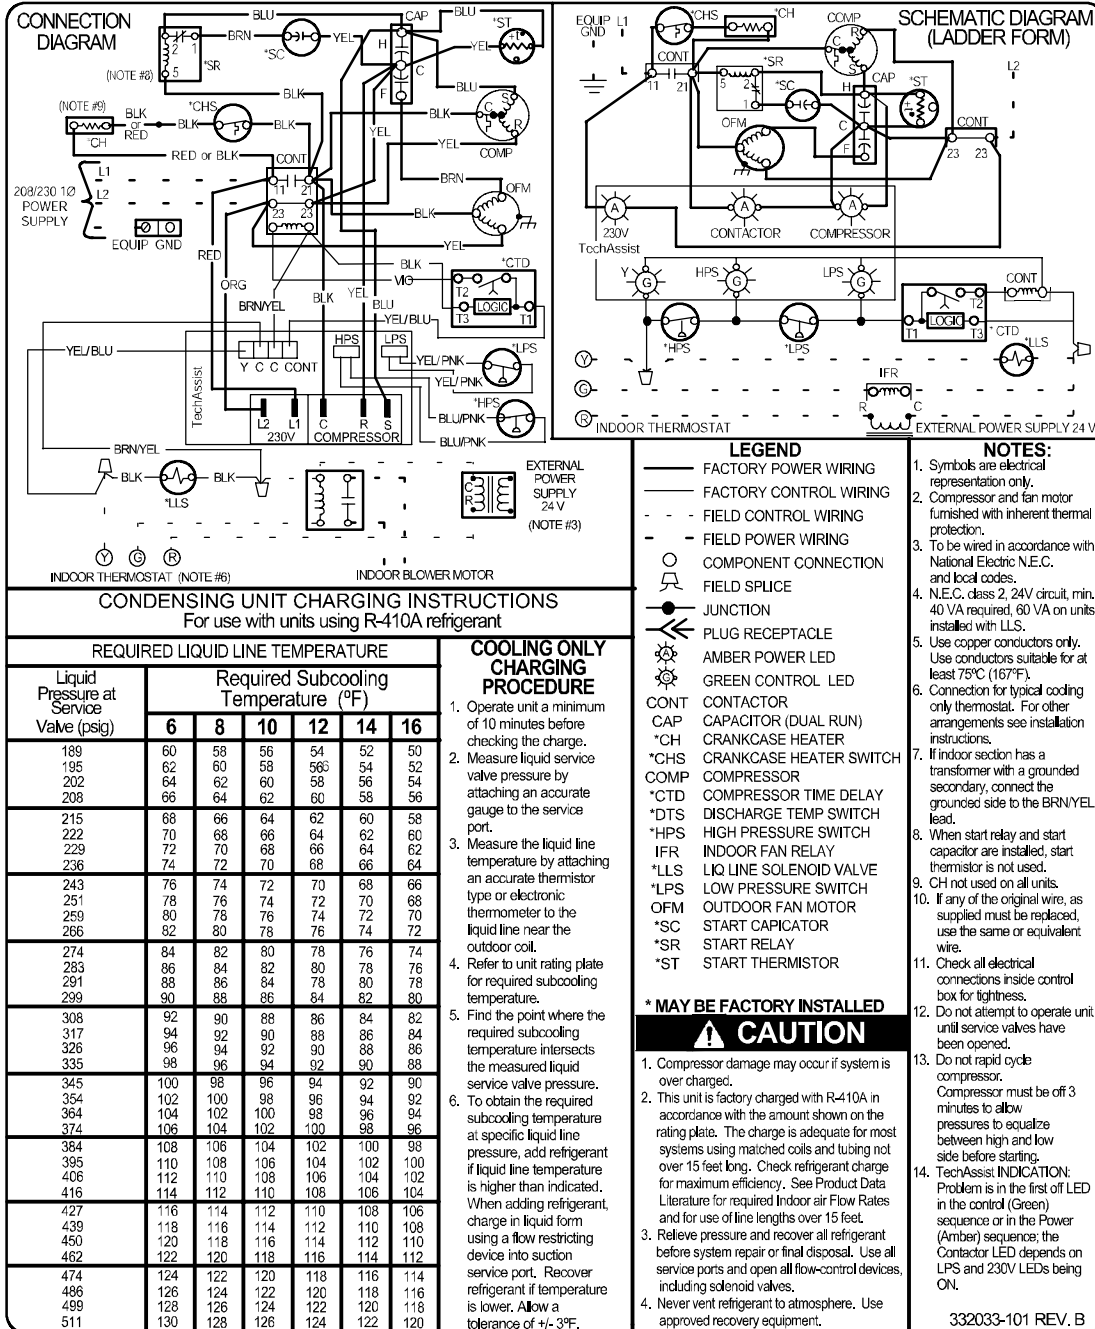

# Wiring Diagrams

Fig. 1 – Wiring Diagram — Model sizes 18 - 48, 208/230-1

Fig. 2 – Wiring Diagram — Model size 60, 208/230-1