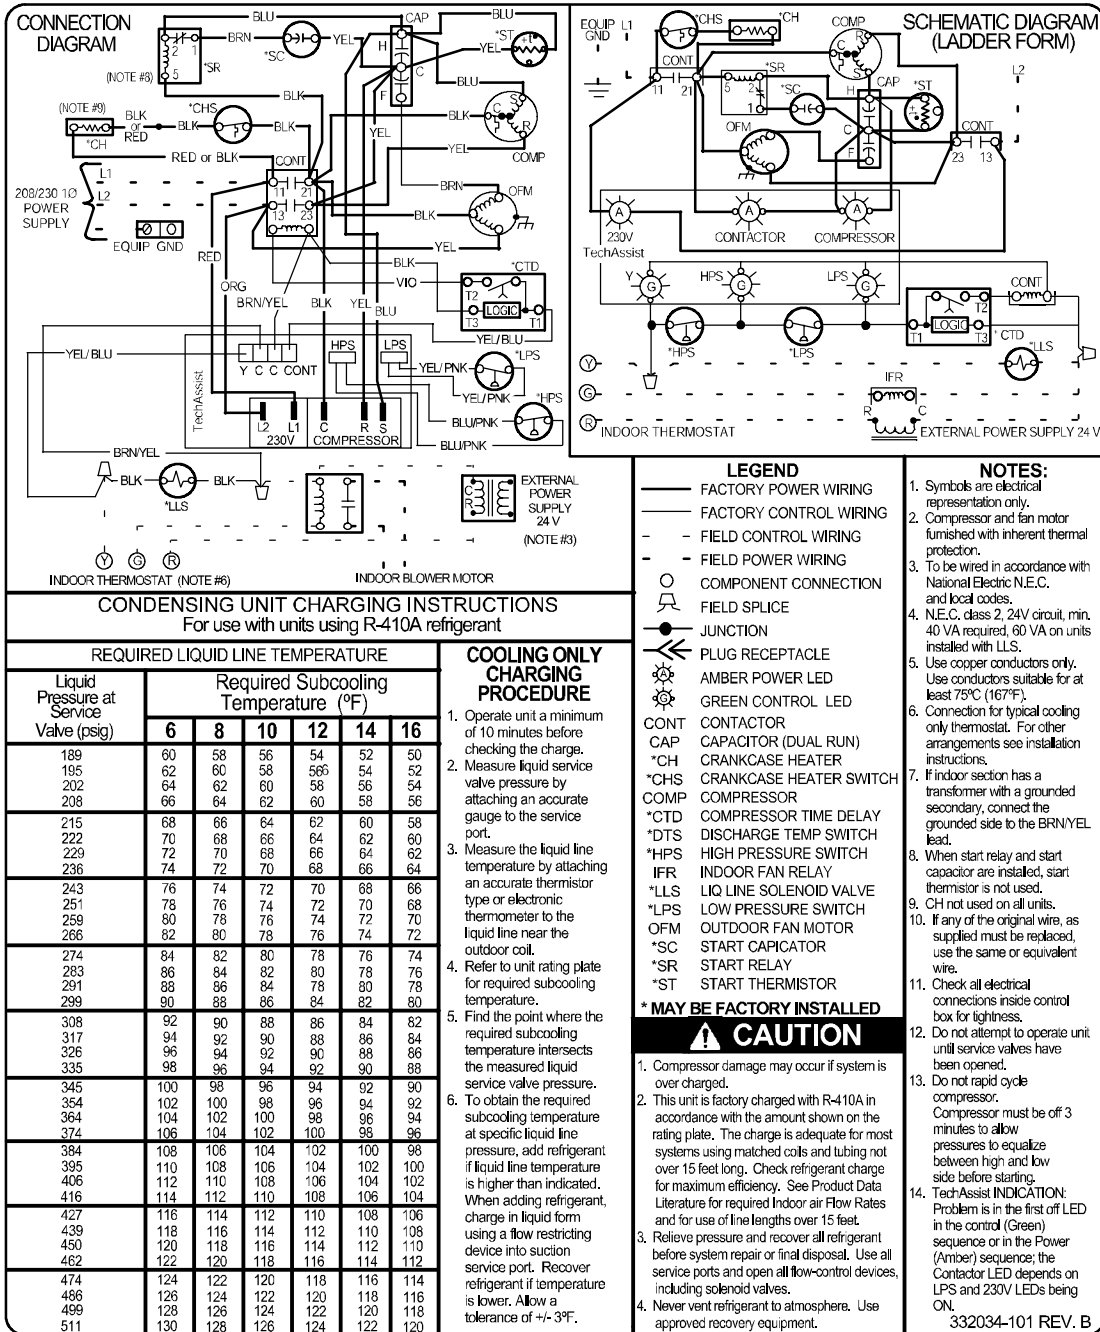

# Wiring Diagrams

Fig. 1 – Wiring Diagram — Model sizes 18 - 48, 208/230-1

Fig. 2 – Wiring Diagram — Model size 60, 208/230-1