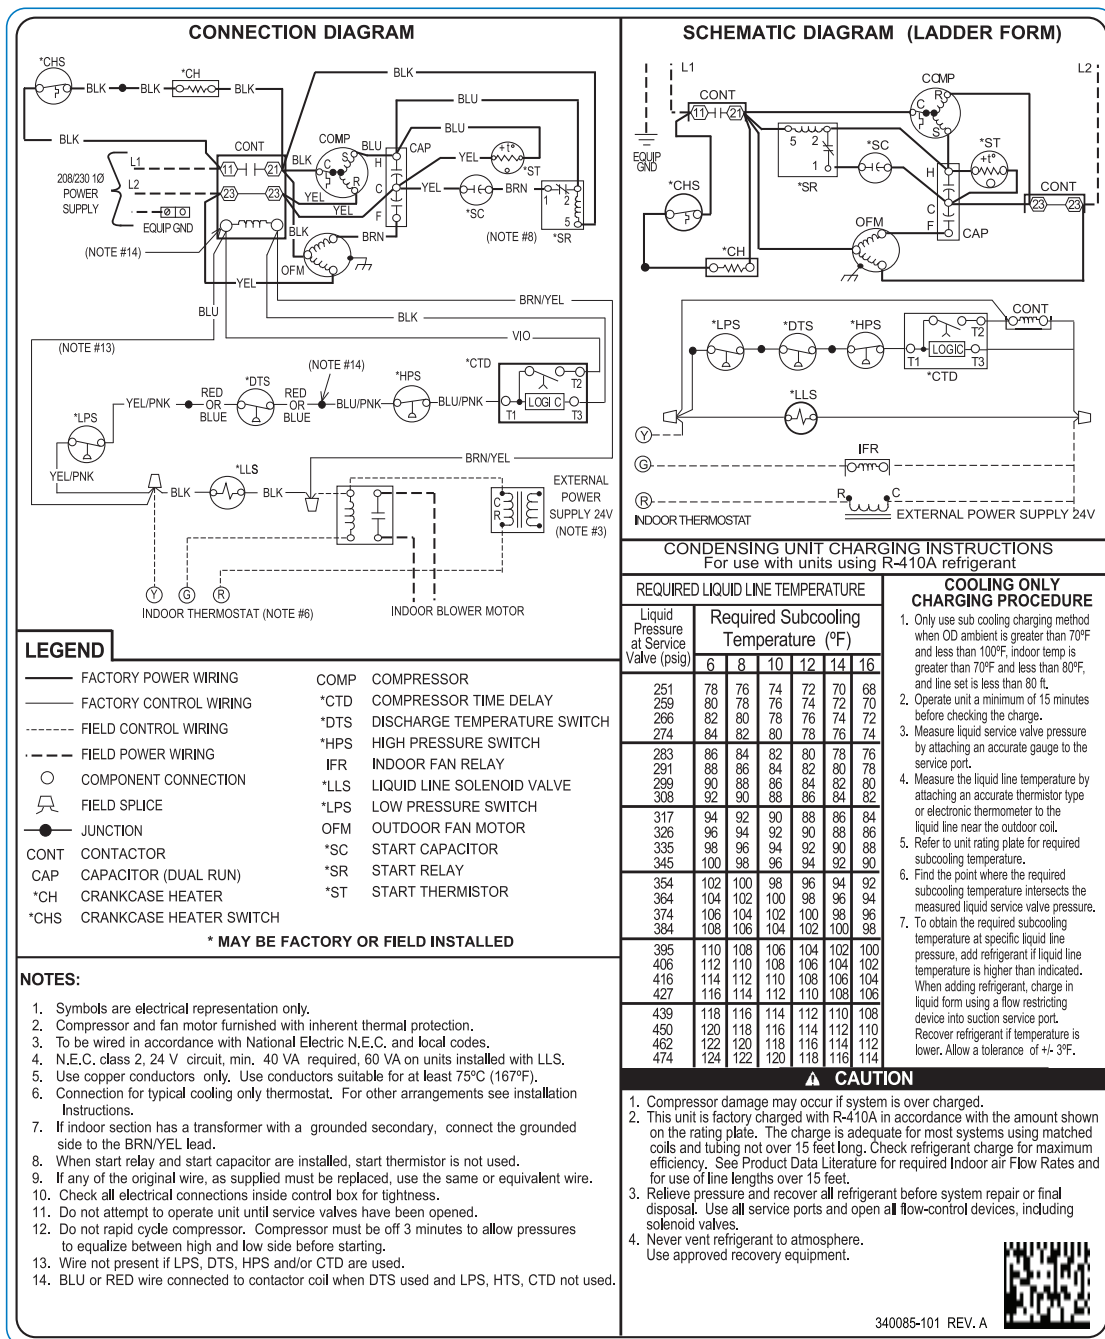

24ACC6
Comfort™ Series Air Conditioner
1 1/2 To 5 Nominal Tons

Wiring Diagrams

Fig. 1 – 24ACC618-48, 208/230-1

Fig. 1 – 24ACC660, 208/230-1