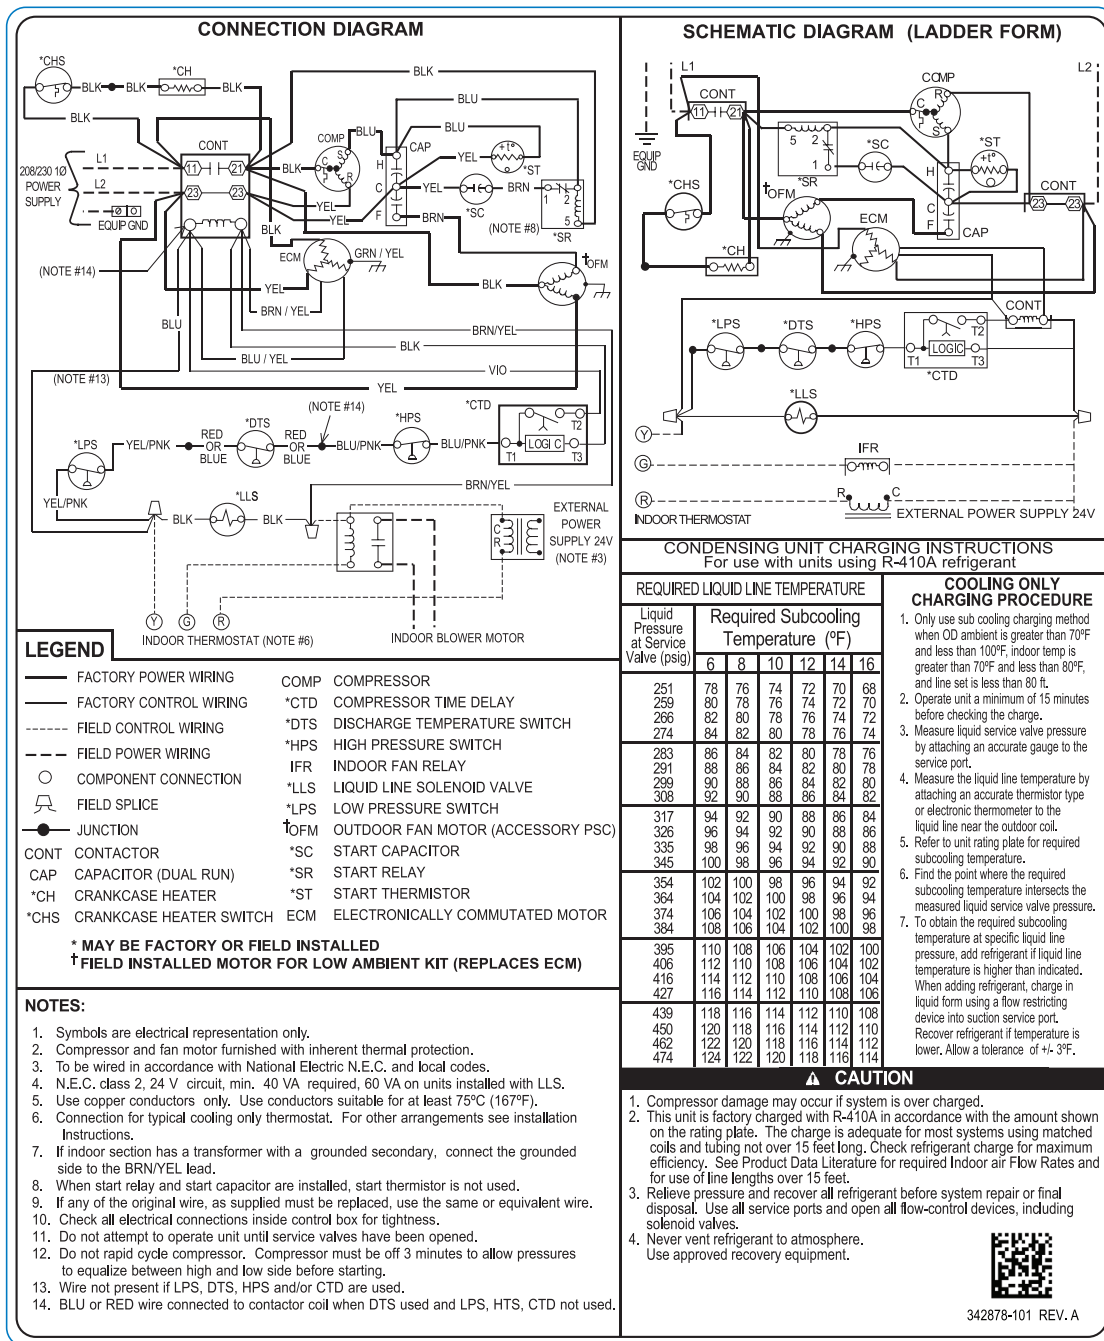

24ACC6
Comfort™ Series Air Conditioner
1 1/2 To 5 Nominal Tons

Wiring Diagrams

Fig. 1 – 24ACC618-48, 208/230-1

Fig. 1 – 24ACC660, 208/230-1