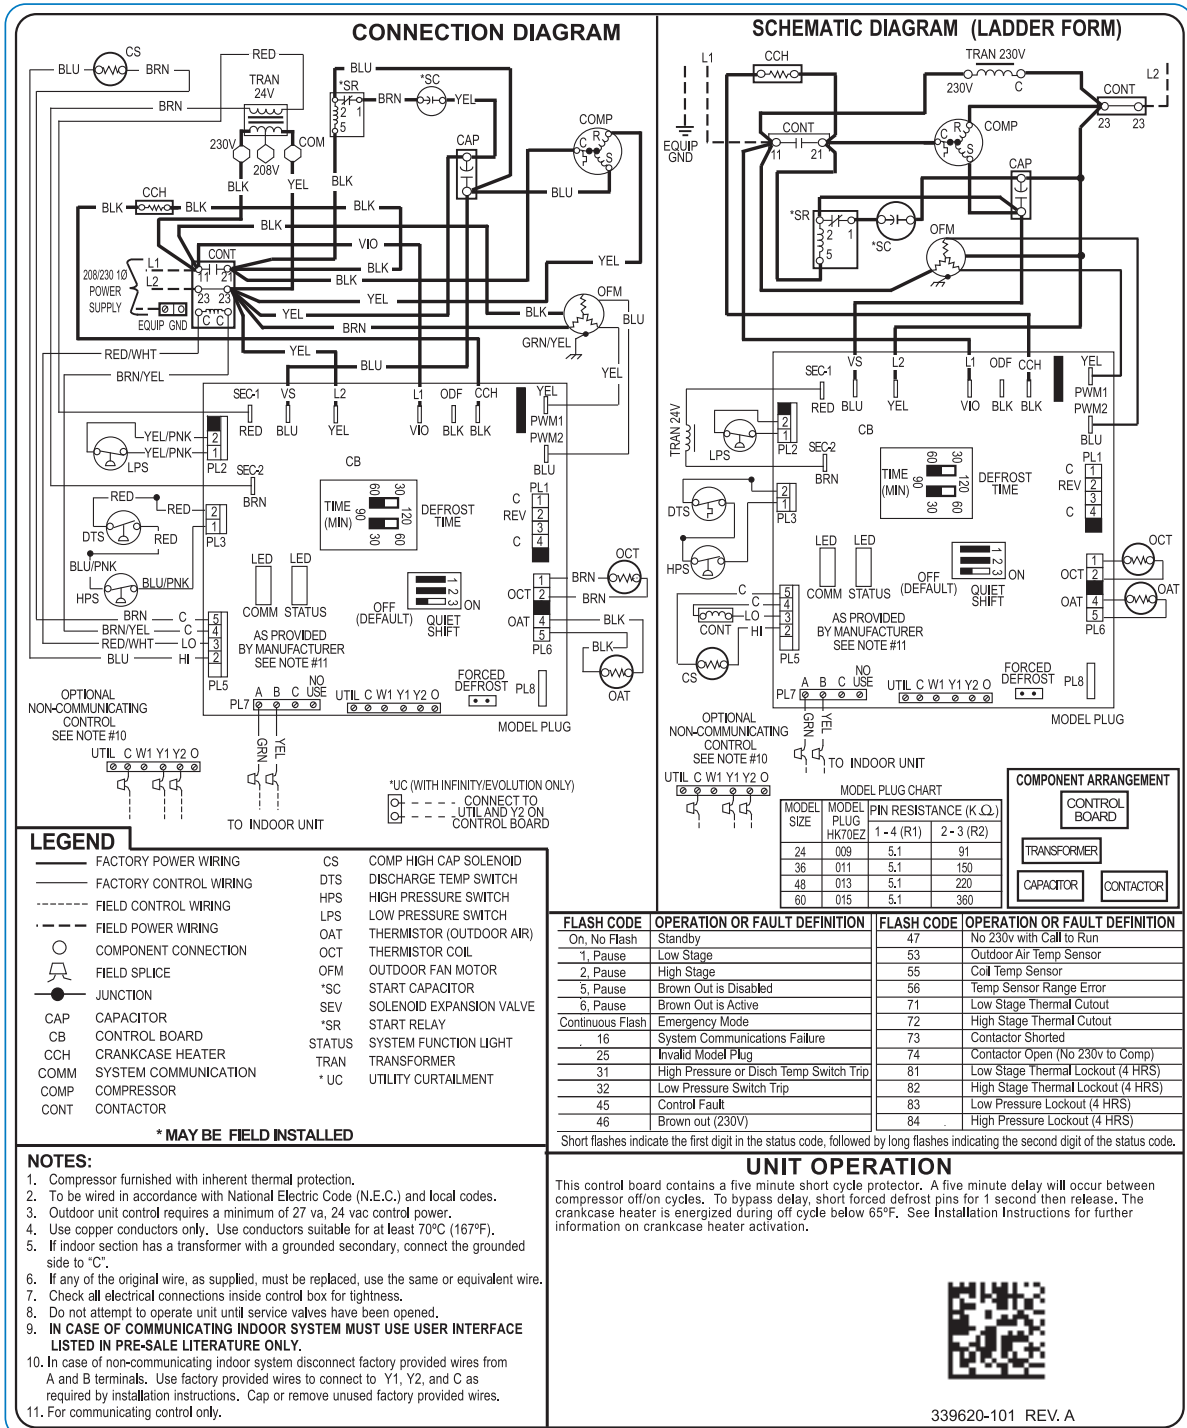

24ANB1 Infinity™ 21 2- Stage Air Conditioner with Puron® Refrigerant 2 to 5 Nominal Tons

Wiring Diagram

Fig. 1 – Wiring Diagram — Model sizes 2 - 5 tons, 208/230-1