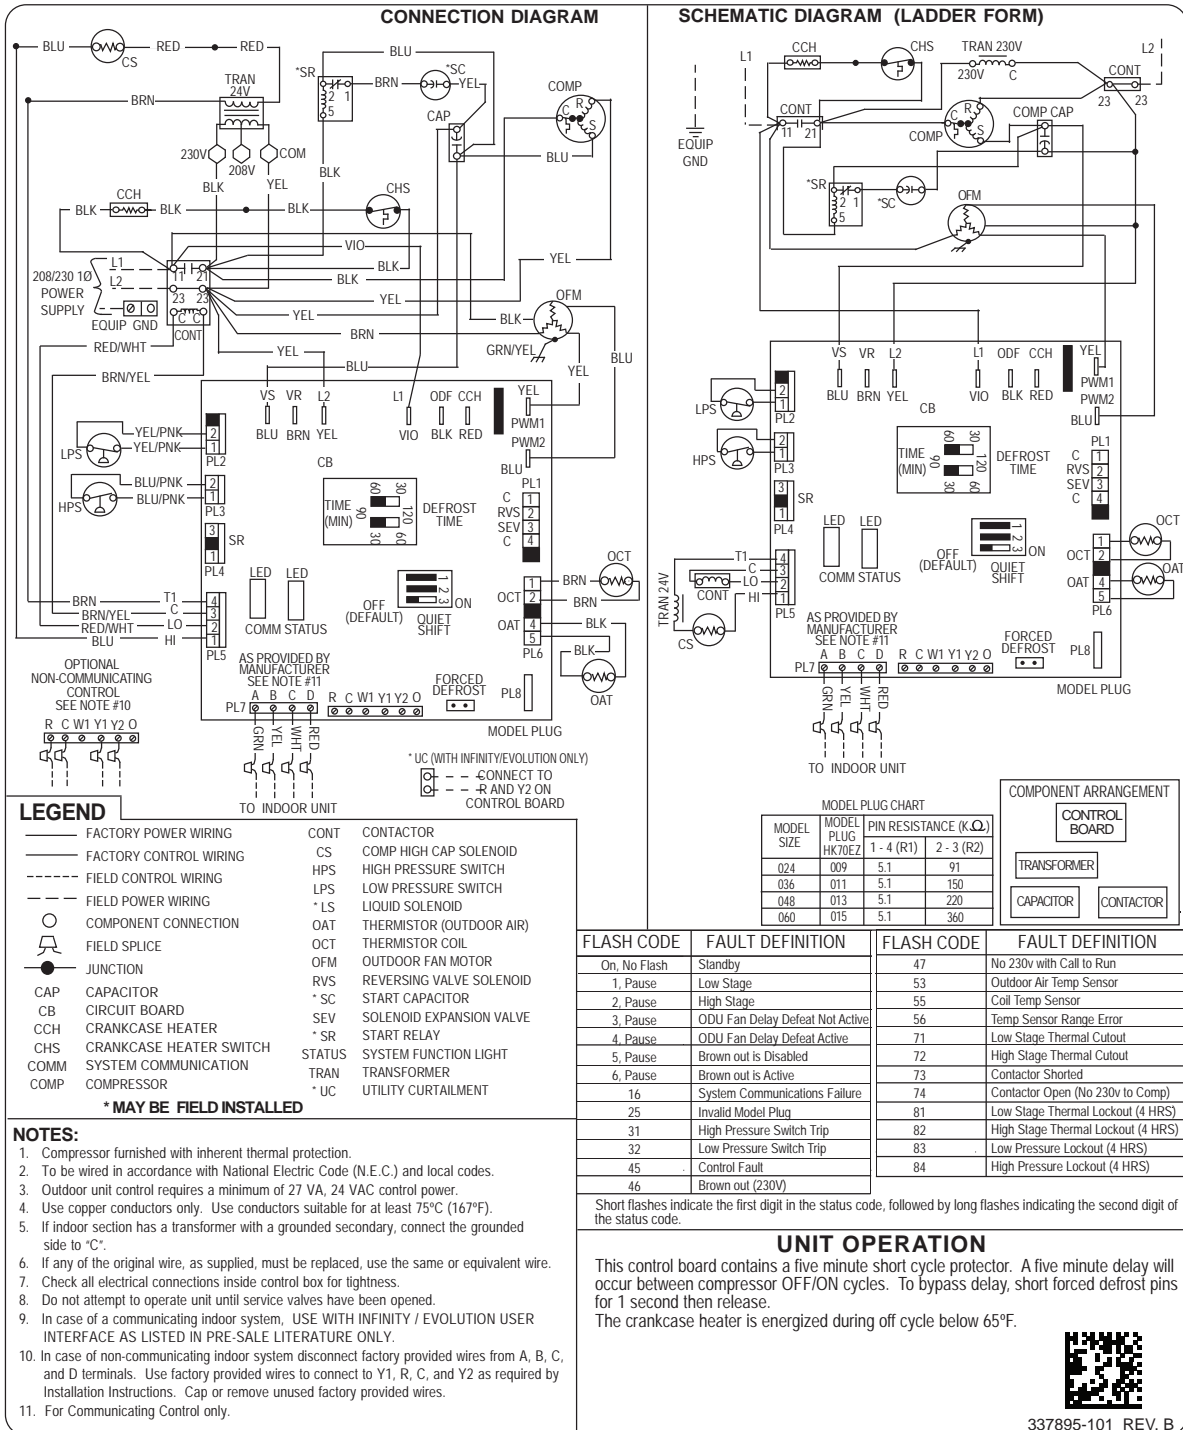

# 24ANB1 Infinity™ 21 2-Stage Air Conditioner with Puron® Refrigerant 2 to 5 Nominal Tons

## Wiring Diagram

Fig. 1 – Wiring Diagram — Model sizes 2 - 5 tons, 208/230-1