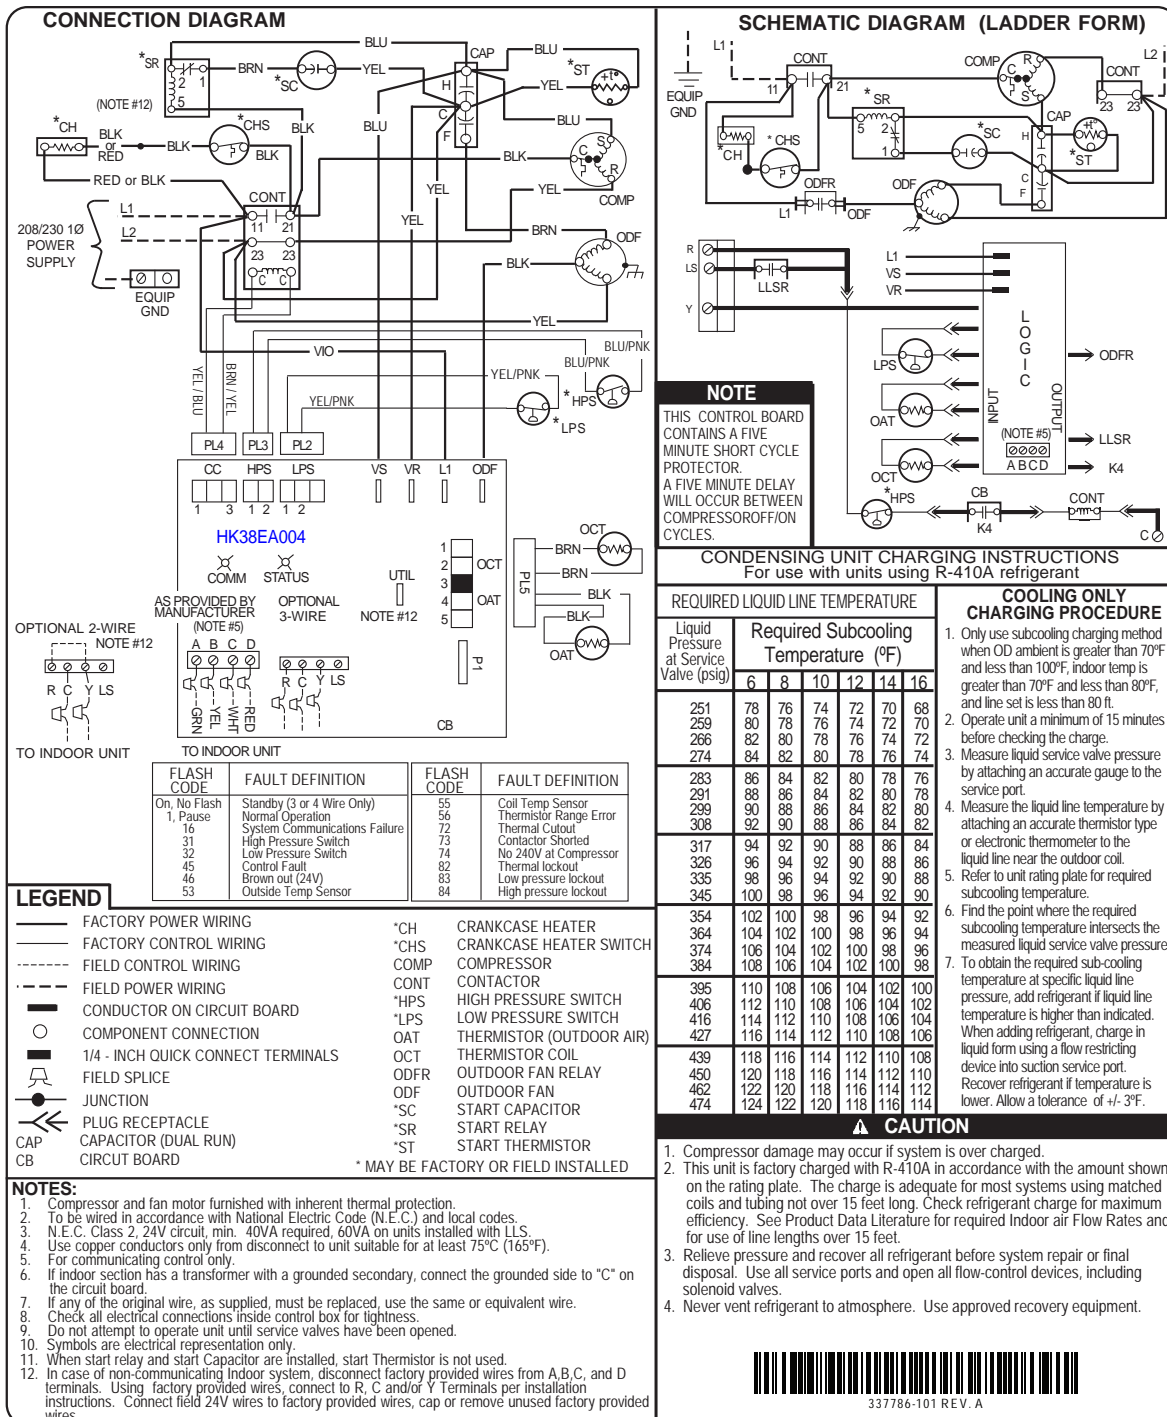

# 24ANB6 Infinity® Air Conditioner with Puron® Refrigerant 1-1/2 to 5 Nominal Tons (Size 18-60)

## Wiring Diagram

Fig. 1 – Wiring Diagram — Model sizes 1-1/2 - 5 tons, 208/230-1