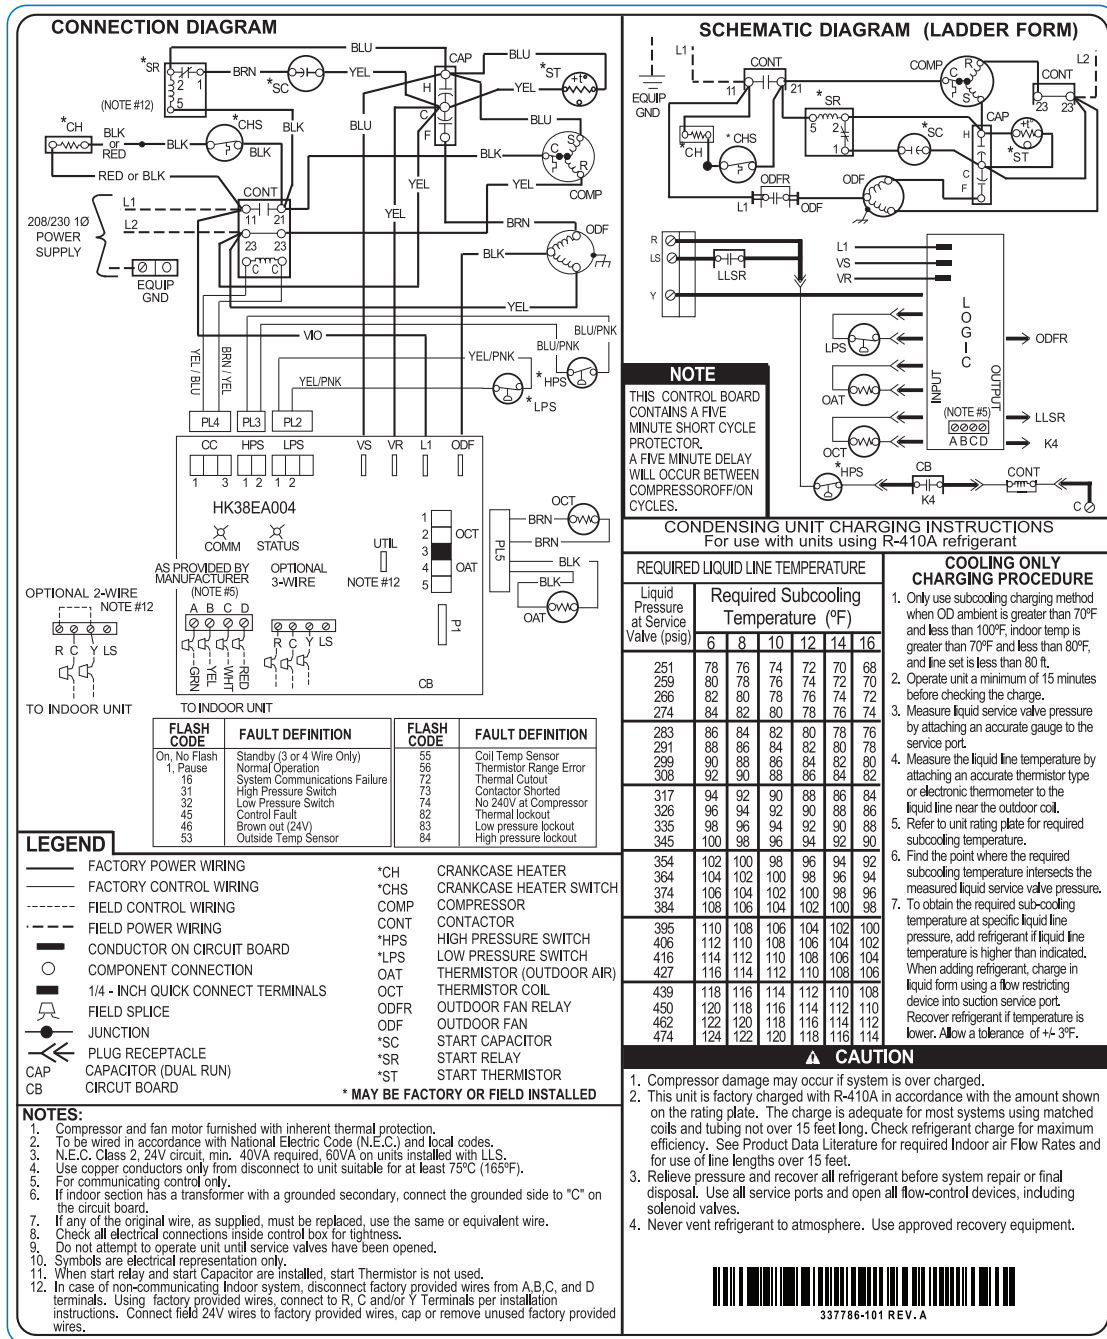

24ANB6 Infinity® Air Conditioner with Puron® Refrigerant 1-1/2 to 5 Nominal Tons (Size 18-60)

Wiring Diagram

Fig. 1 – Wiring Diagram — 24ANB618-60A, 208/230-1

Fig. 1 – Wiring Diagram — 24ANB660B, 208/230-1