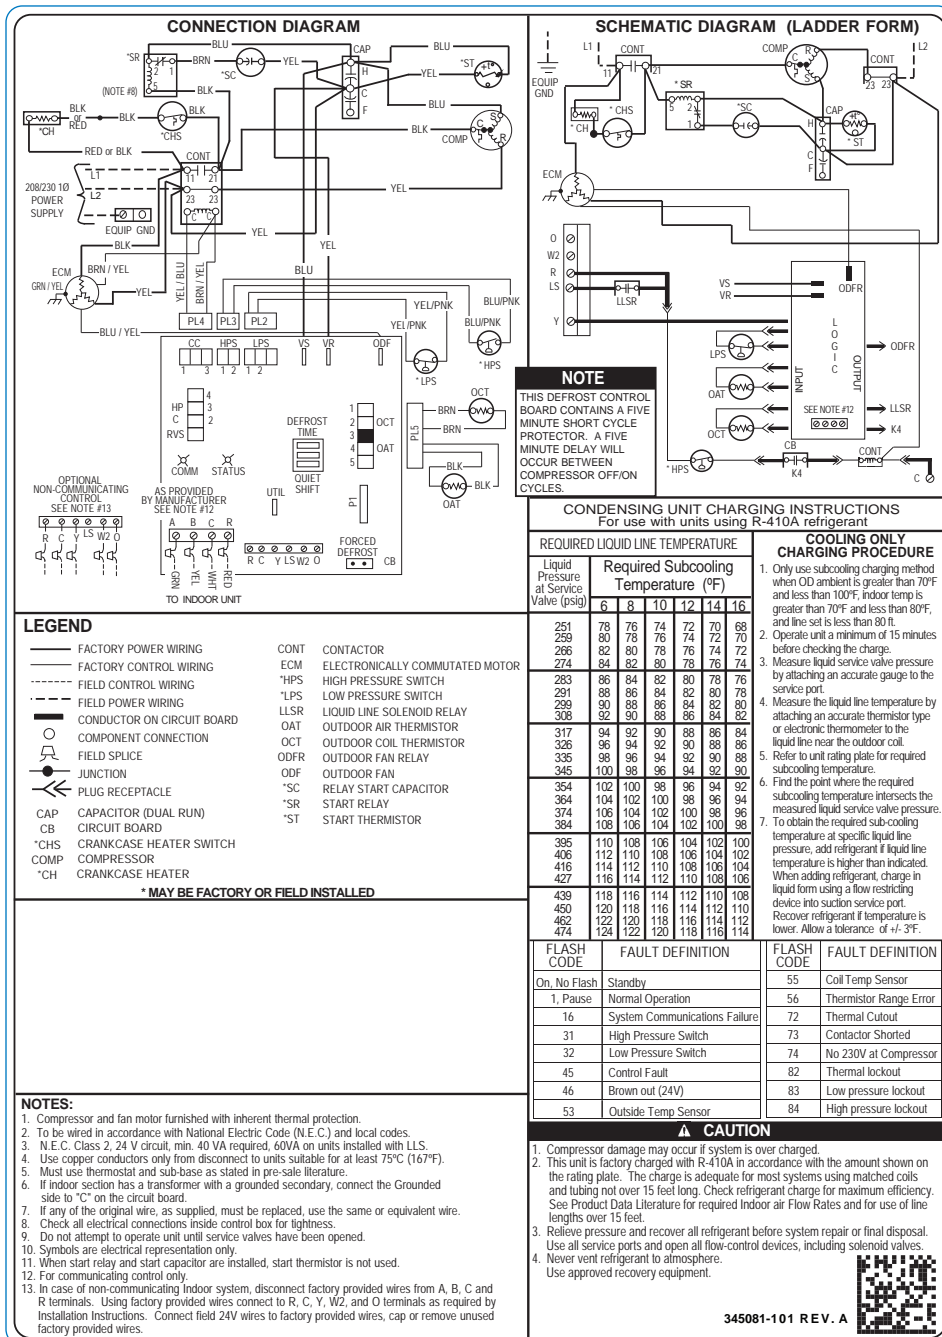

24ANB6 Infinity® Air Conditioner with Puron® Refrigerant 1-1/2 to 5 Nominal Tons (Size 18-60)

Wiring Diagram

Fig. 1 – Wiring Diagram — 24ANB618-60A, 208/230-1

Fig. 1 – Wiring Diagram — 24ANB660B, 208/230-1