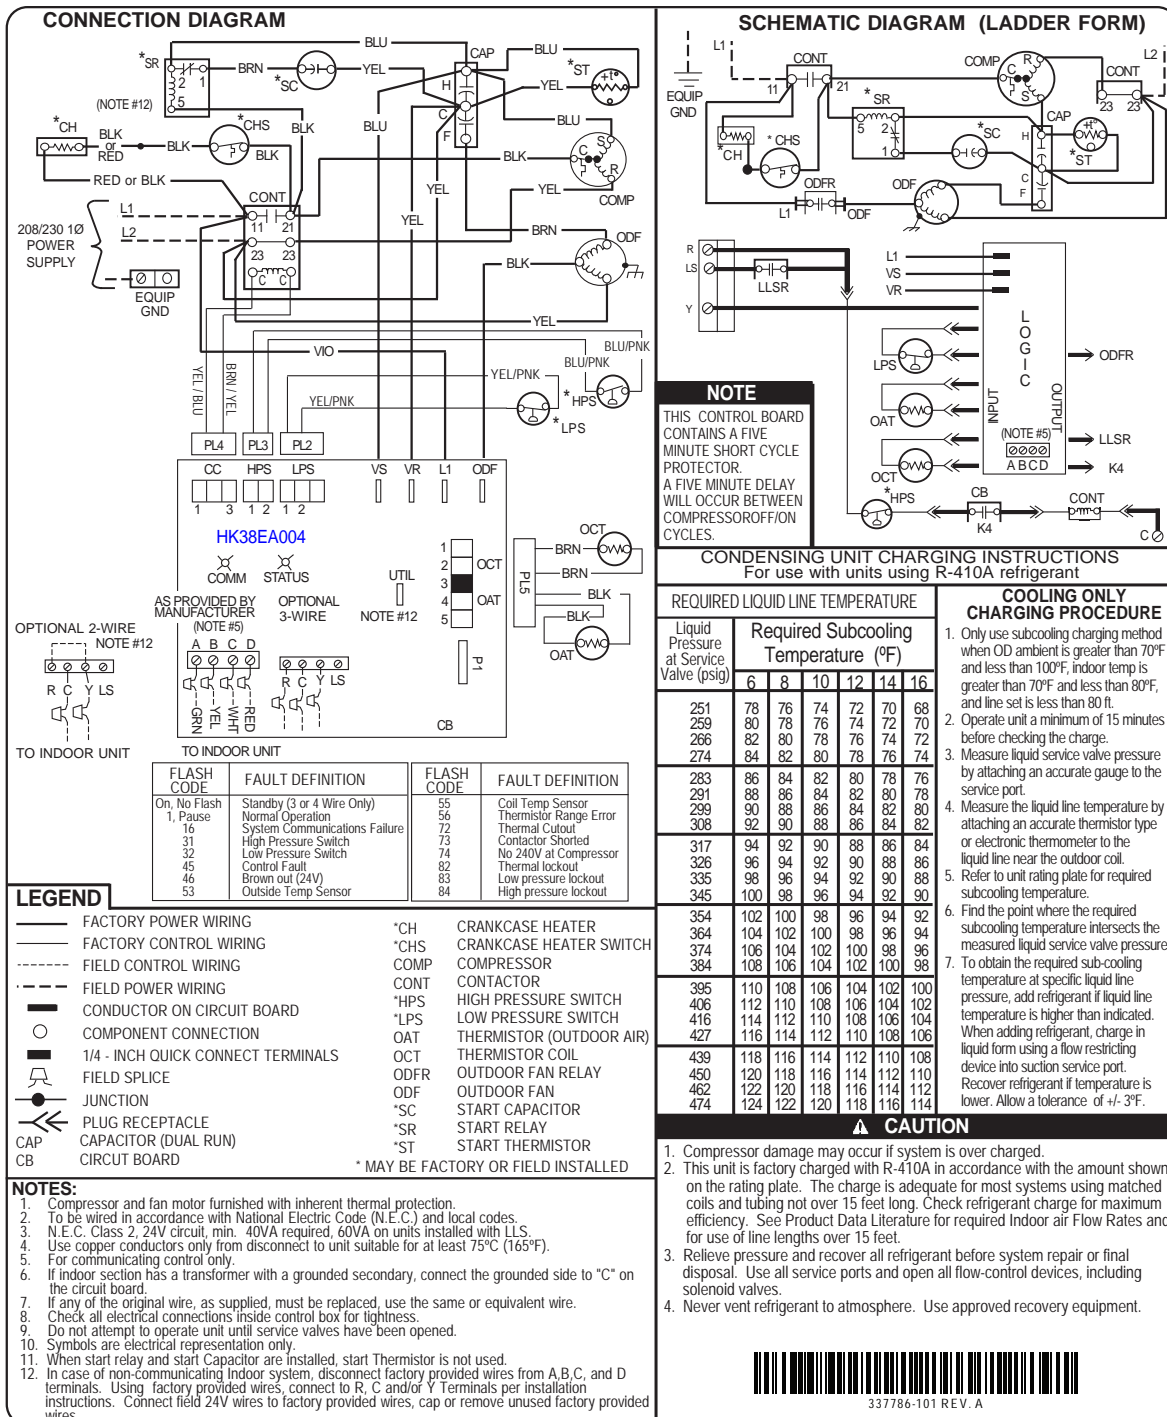

24ANB6 Infinity® Air Conditioner with Puron® Refrigerant 1-1/2 to 5 Nominal Tons (Size 18-60)

Wiring Diagram

Fig. 1 – Wiring Diagram — Model sizes 1-1/2 - 5 tons, 208/230-1