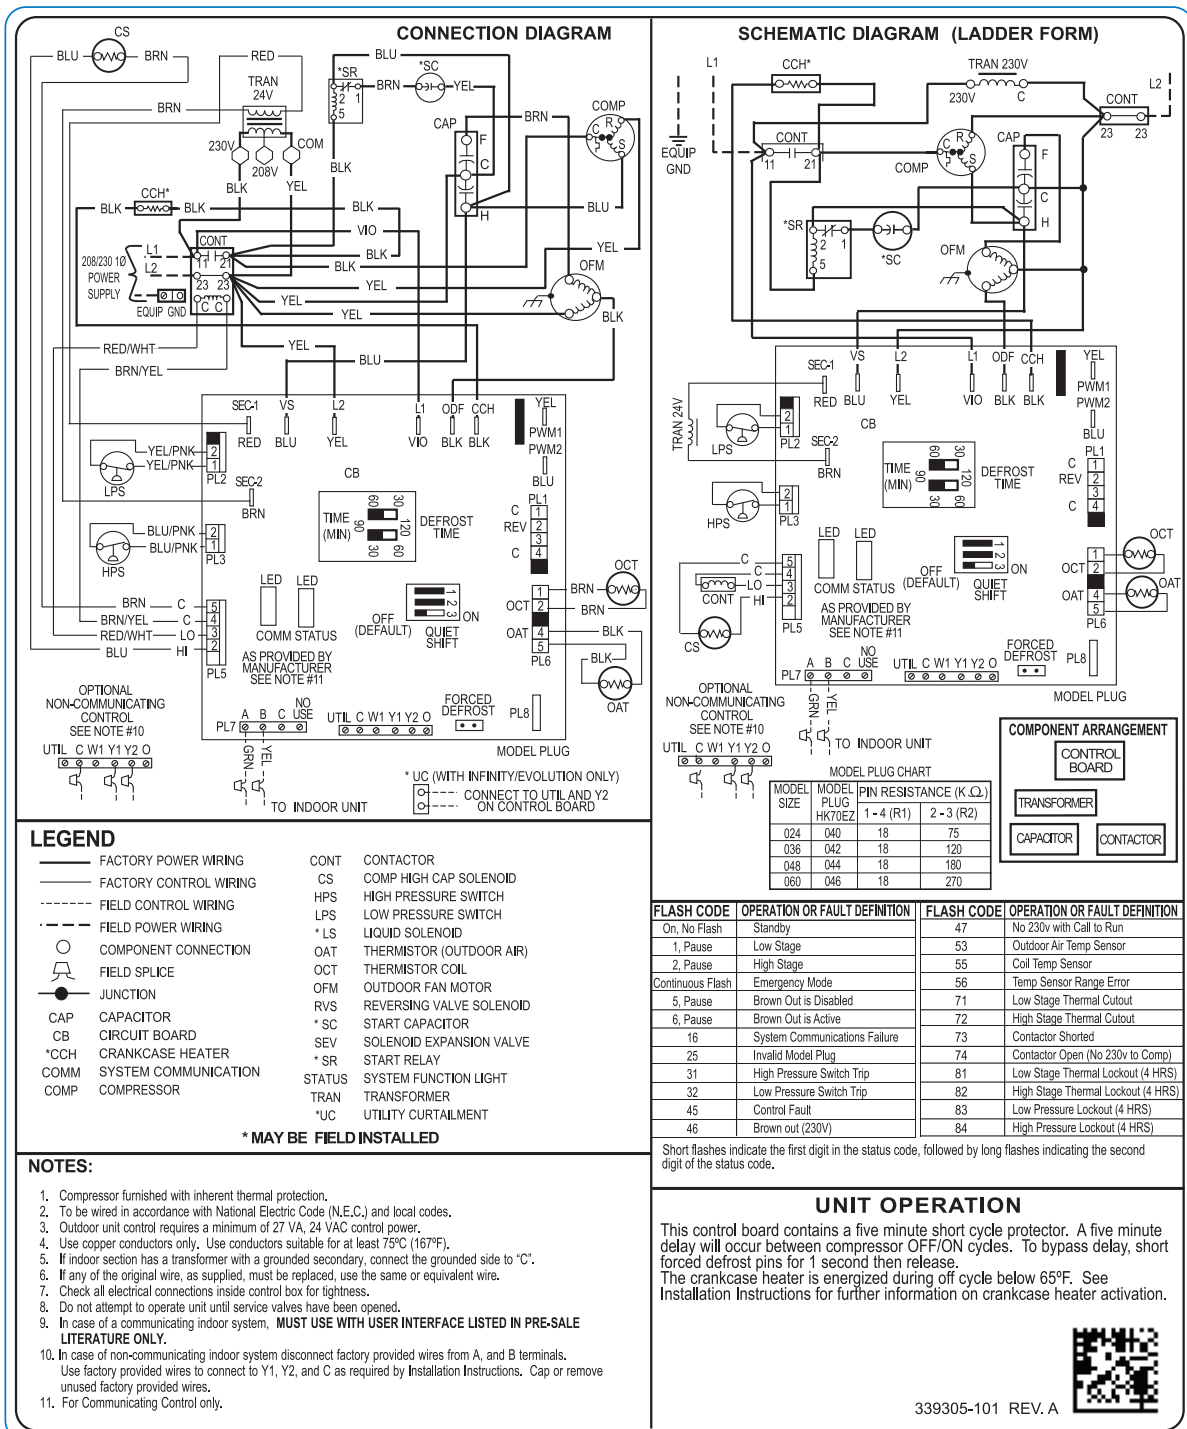

# 24ANB7 Infinity™ 17 2-Stage Air Conditioner with Puron® Refrigerant 2 to 5 Nominal Tons

## Wiring Diagram

Fig. 1 – Wiring Diagram — Model sizes 2 - 5 tons, 208/230-1