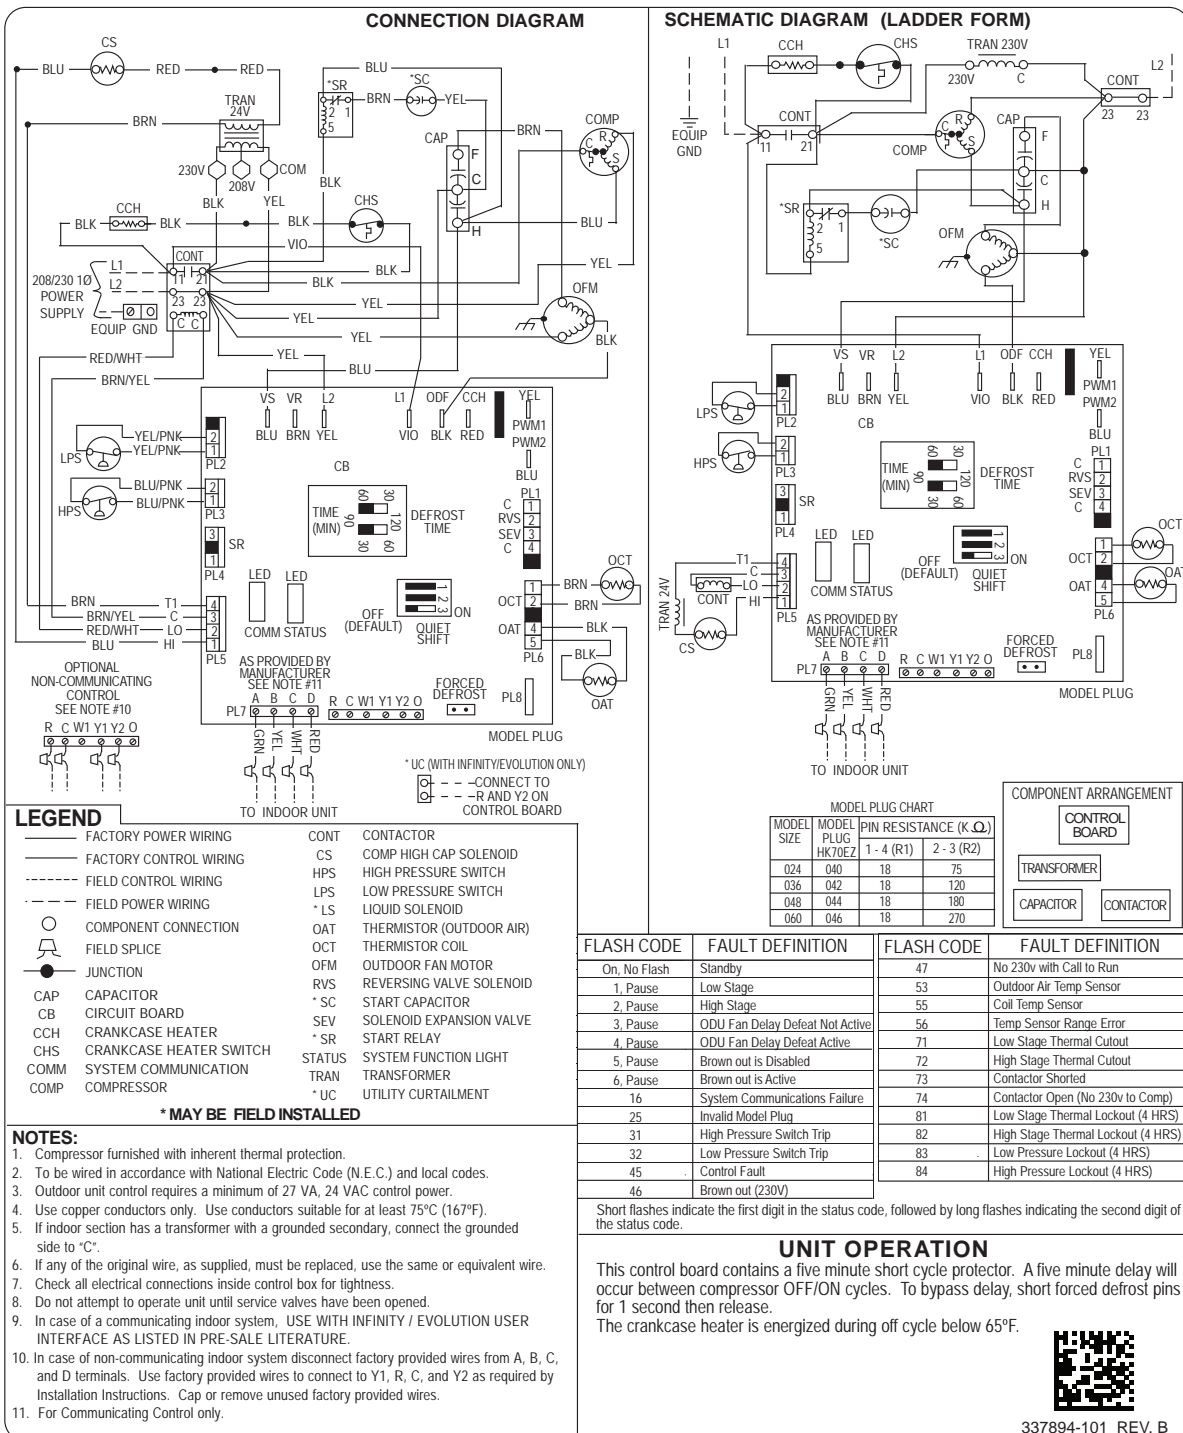

24ANB7 Infinity™ 17 2-Stage Air Conditioner with Puron® Refrigerant 2 to 5 Nominal Tons

Wiring Diagram

Fig. 1 – Wiring Diagram — Model sizes 2 - 5 tons, 208/230-1