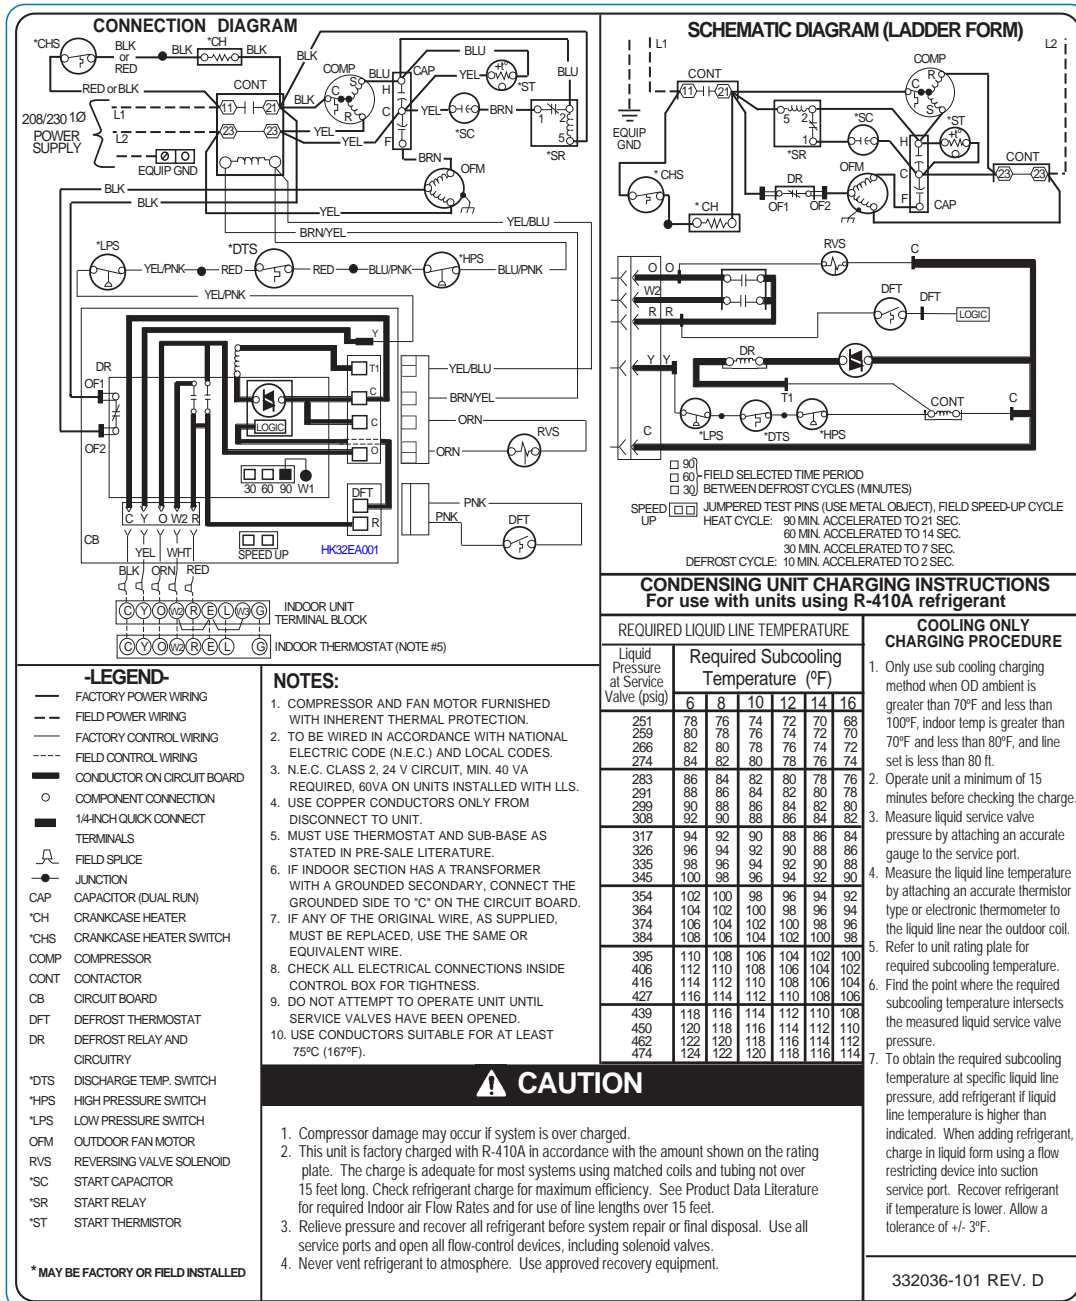

Wiring Diagrams

Fig. 1 – Wiring Diagram — Model sizes 1-1/2 - 5 tons, 208/230-1