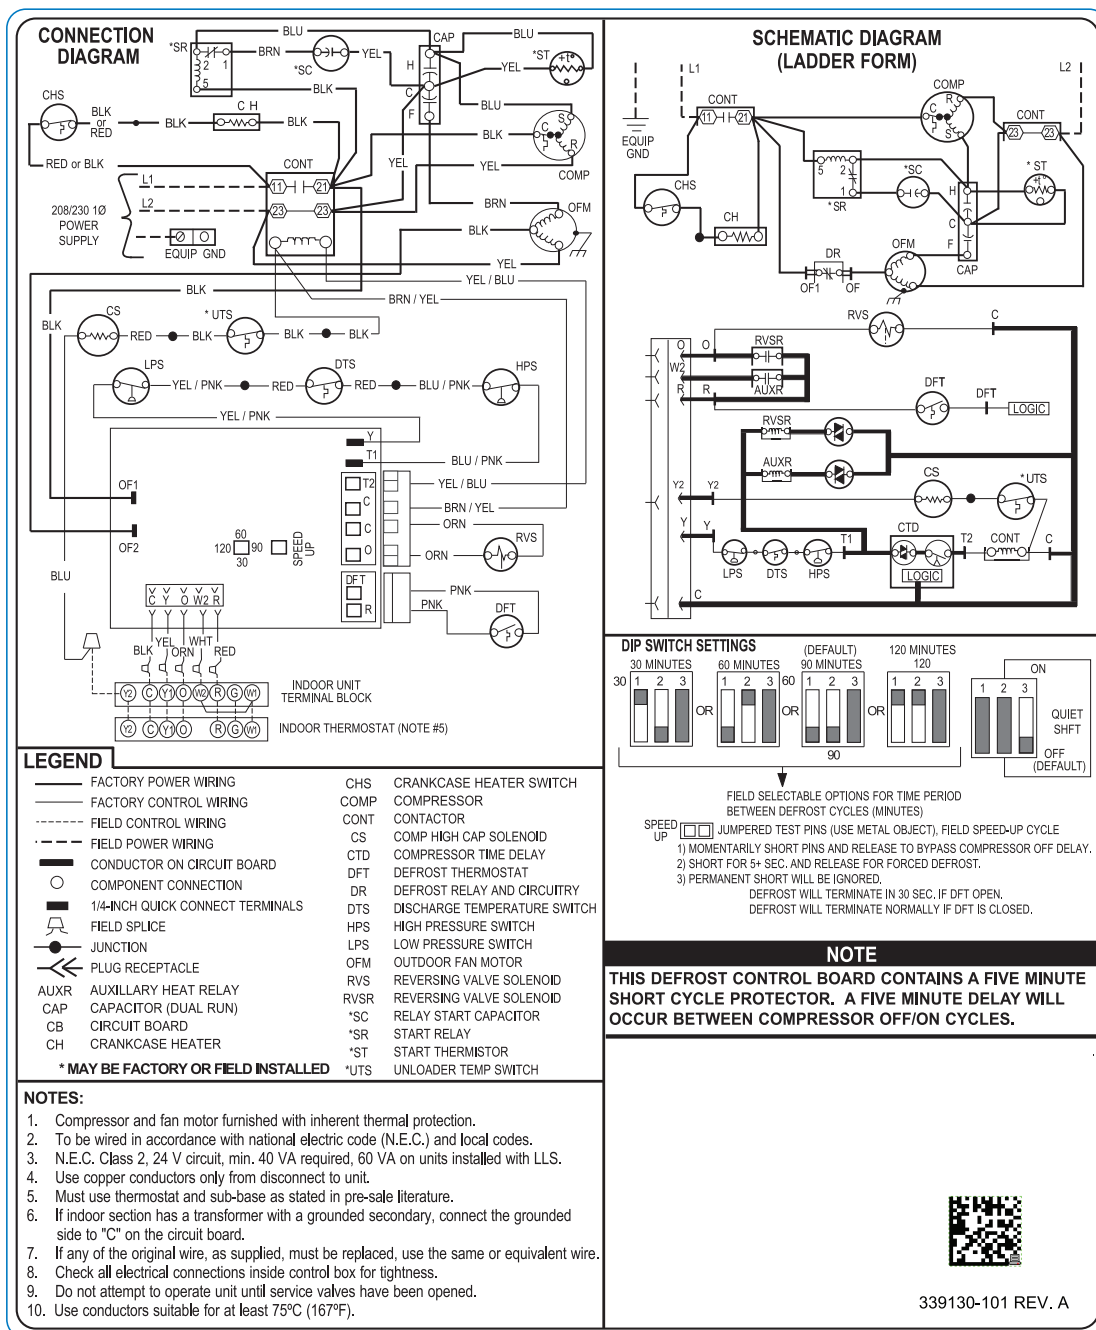

25HCB6
Performance™ 16 2-Stage Heat Pump
with Puron® Refrigerant
2 to 5 Tons

Wiring Diagram

Fig. 1 – Wiring Diagram — Model sizes 2-5 tons, 208/230-1