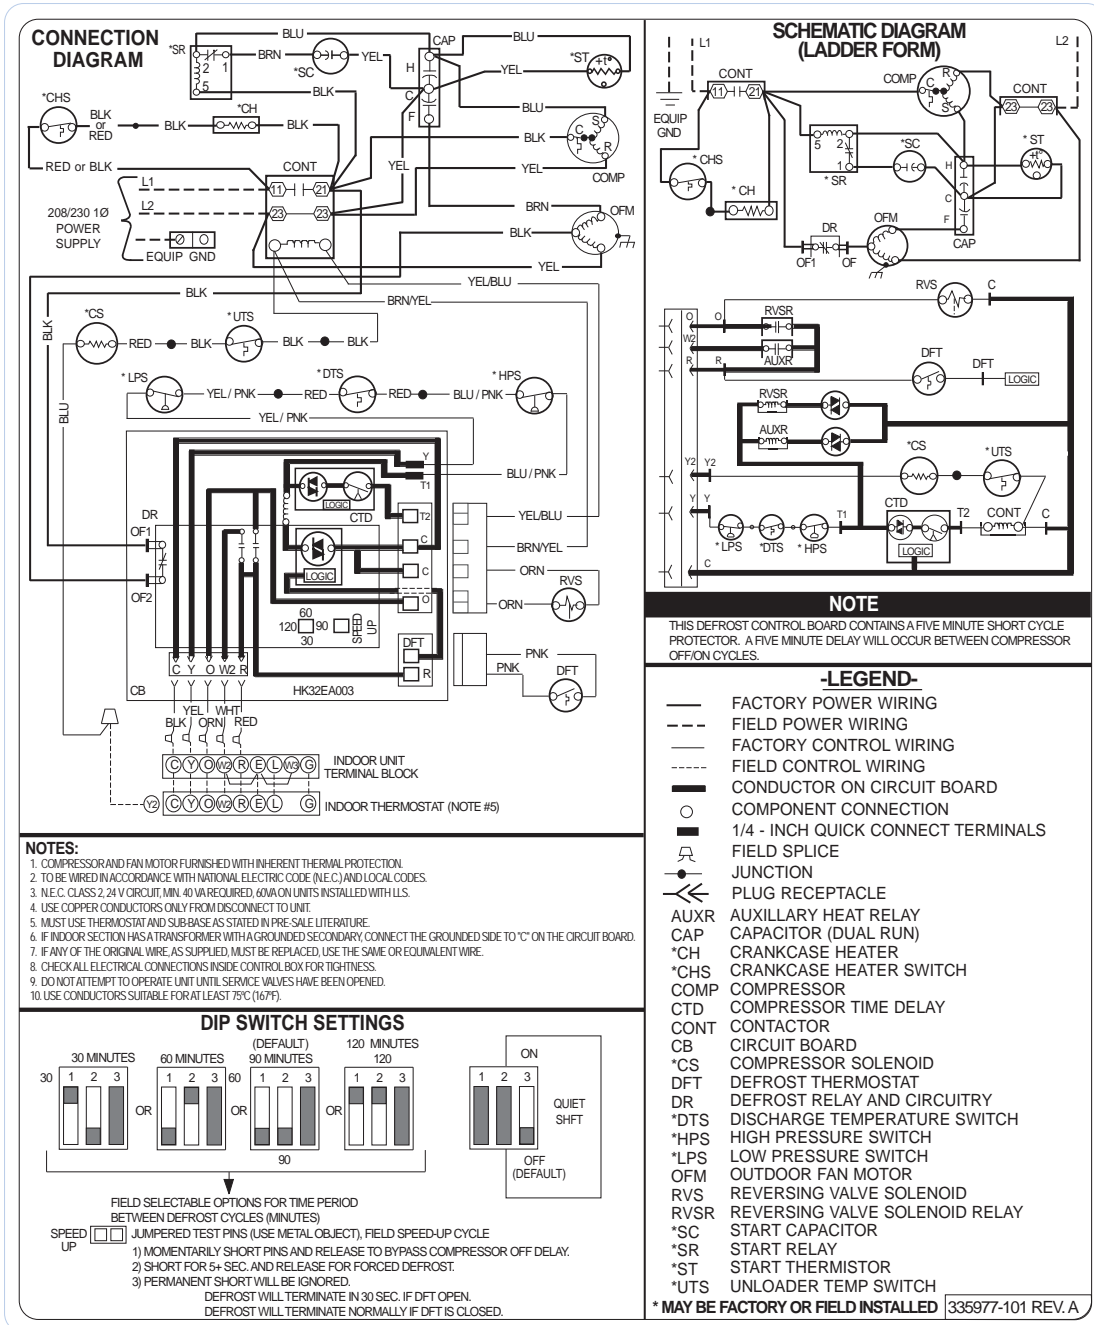

Wiring Diagrams

Fig. 1 – Wiring Diagram — Model sizes 2-5 tons, 208/230-1