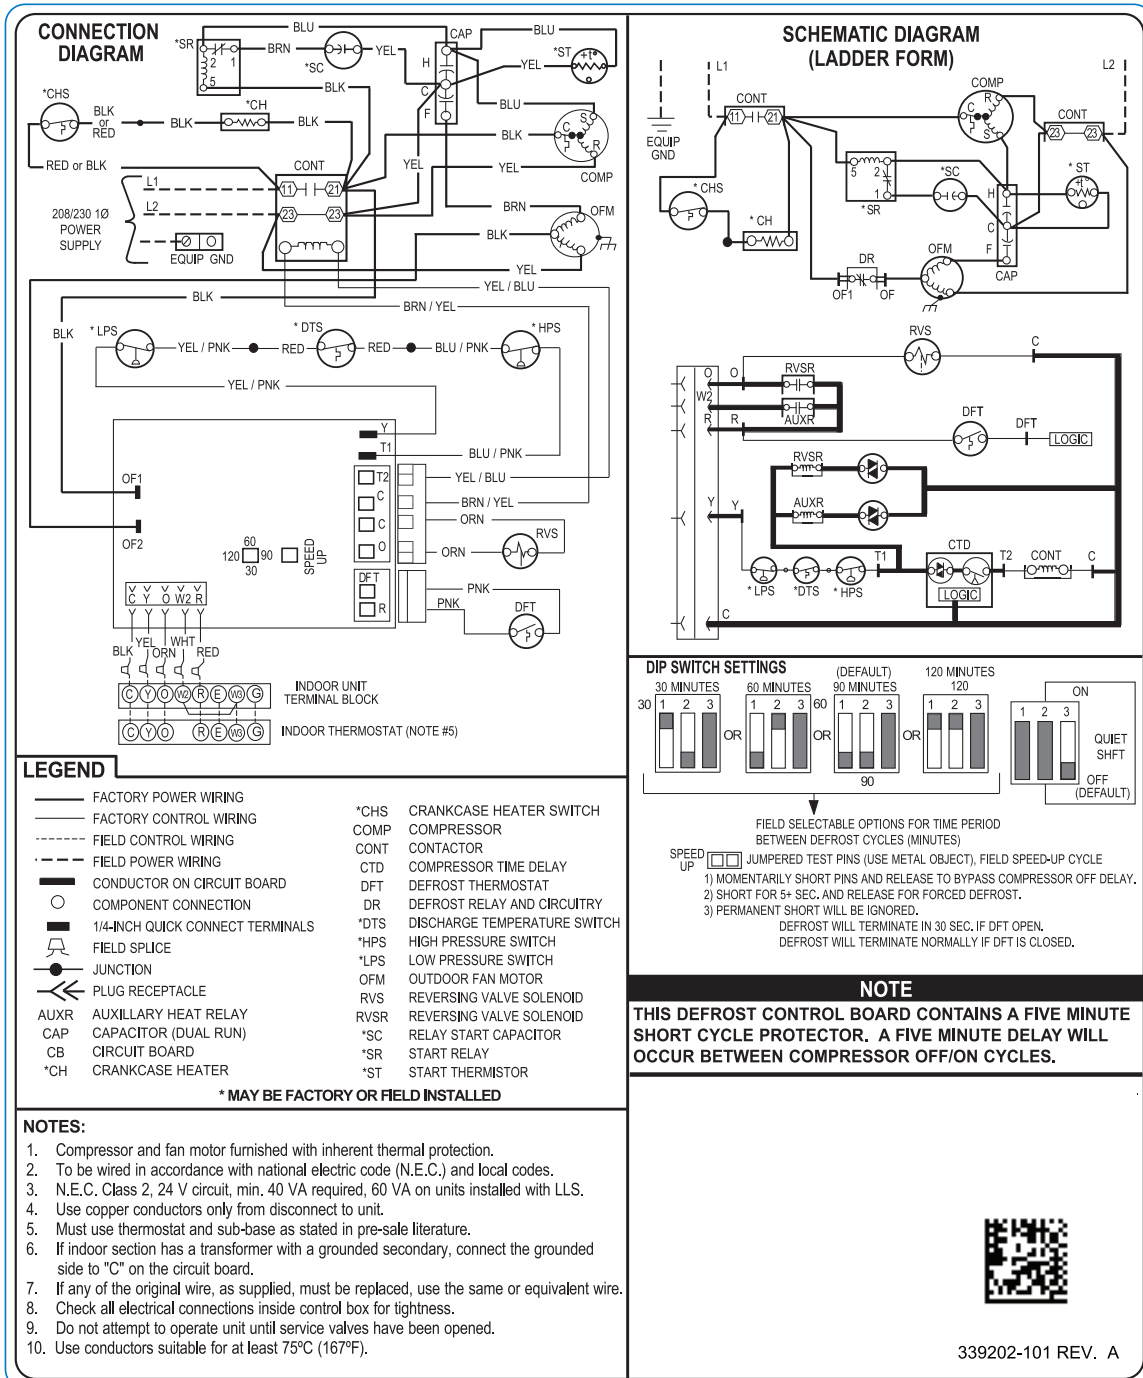

25HCC5
Performance™ 15 Heat Pump
with Puron® Refrigerant
1-1/2 to 5 Tons

Wiring Diagram

Fig. 1 – Wiring Diagram — 25HCC518 - 60 - 208/230-1

Fig. 2 – Wiring Diagram — 25HCC561 - 208/230-1