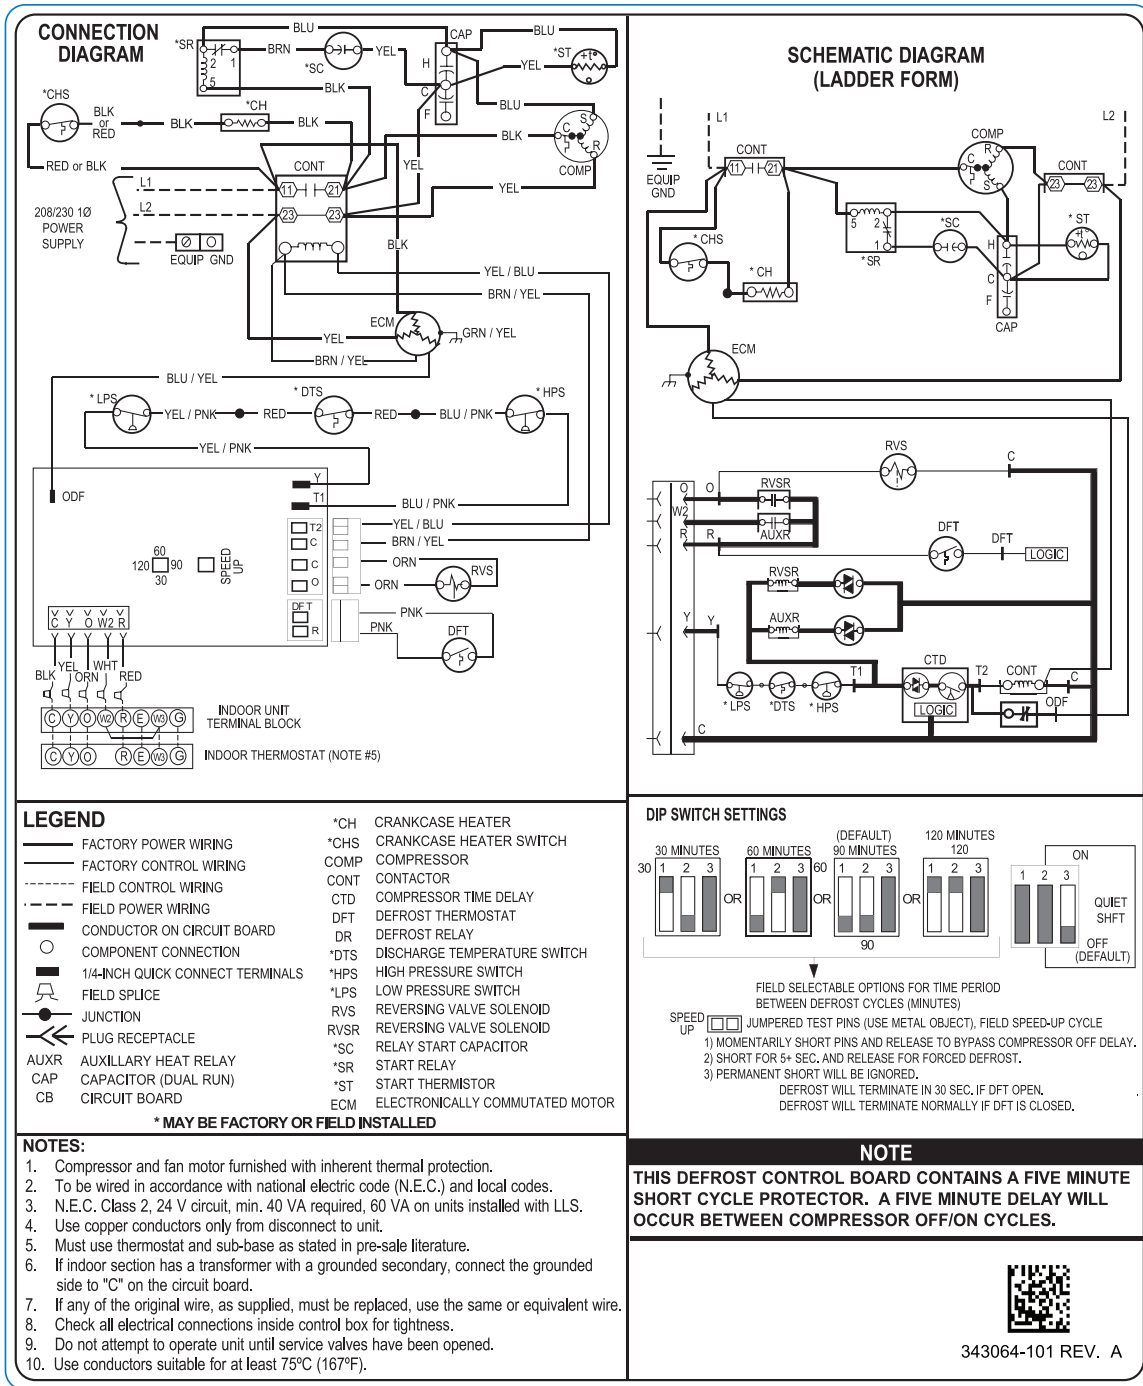

25HCC5
Performance™ 15 Heat Pump
with Puron® Refrigerant
1-1/2 to 5 Tons

Wiring Diagram

Fig. 1 – Wiring Diagram — 25HCC518 - 60 - 208/230-1

Fig. 2 – Wiring Diagram — 25HCC561 - 208/230-1