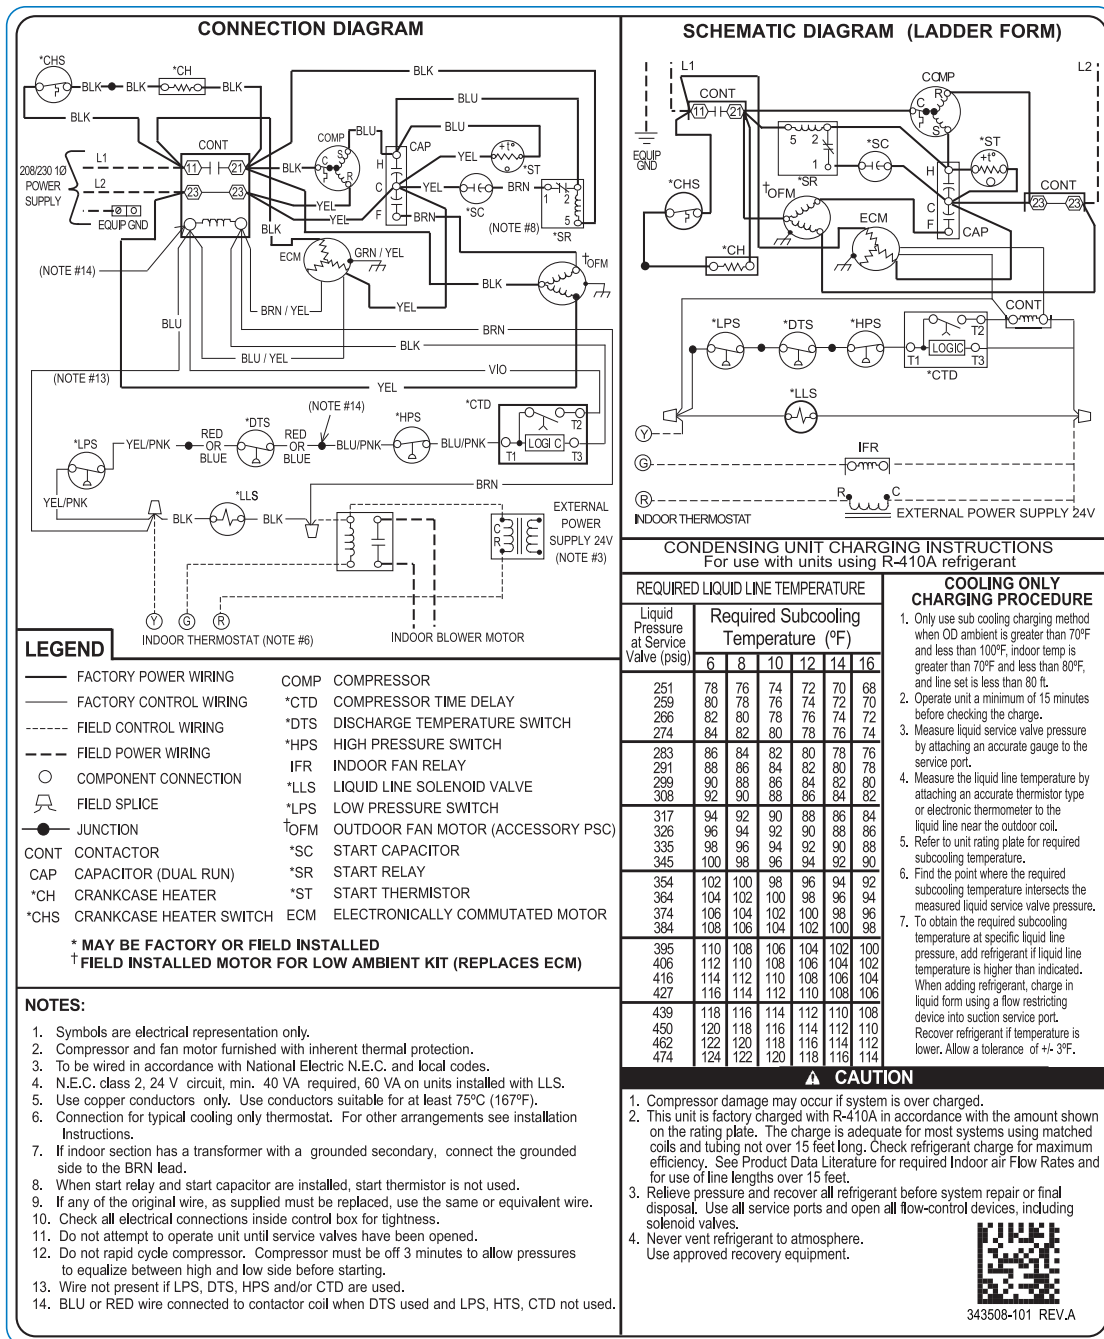

CA13NA 018-060
 CA14NA 018-060
 CA15NA 018-060
 CA16N* 018-061

**SPLIT-SYSTEM AIR CONDITIONERS
 WITH PURON® REFRIGERANT**

Wiring Diagrams

Fig. 1 – Wiring Diagram — Models CA13NA, CA14NA, CA15NA Sizes 024-060, CA16NA, CA16NW Sizes 018-048, 208/230-1

Fig. 2 – Wiring Diagram — Model CA16NW sizes 054 and 061, 208/230-1

Fig. 3 – Wiring Diagram — Models CA16NA036-061, CA16NW036-060 208/230-1 – Legacy models, no longer in production

Fig. 4 – Wiring Diagram — Model CA16NW061, 208/230-1 - Legacy models, no longer in production