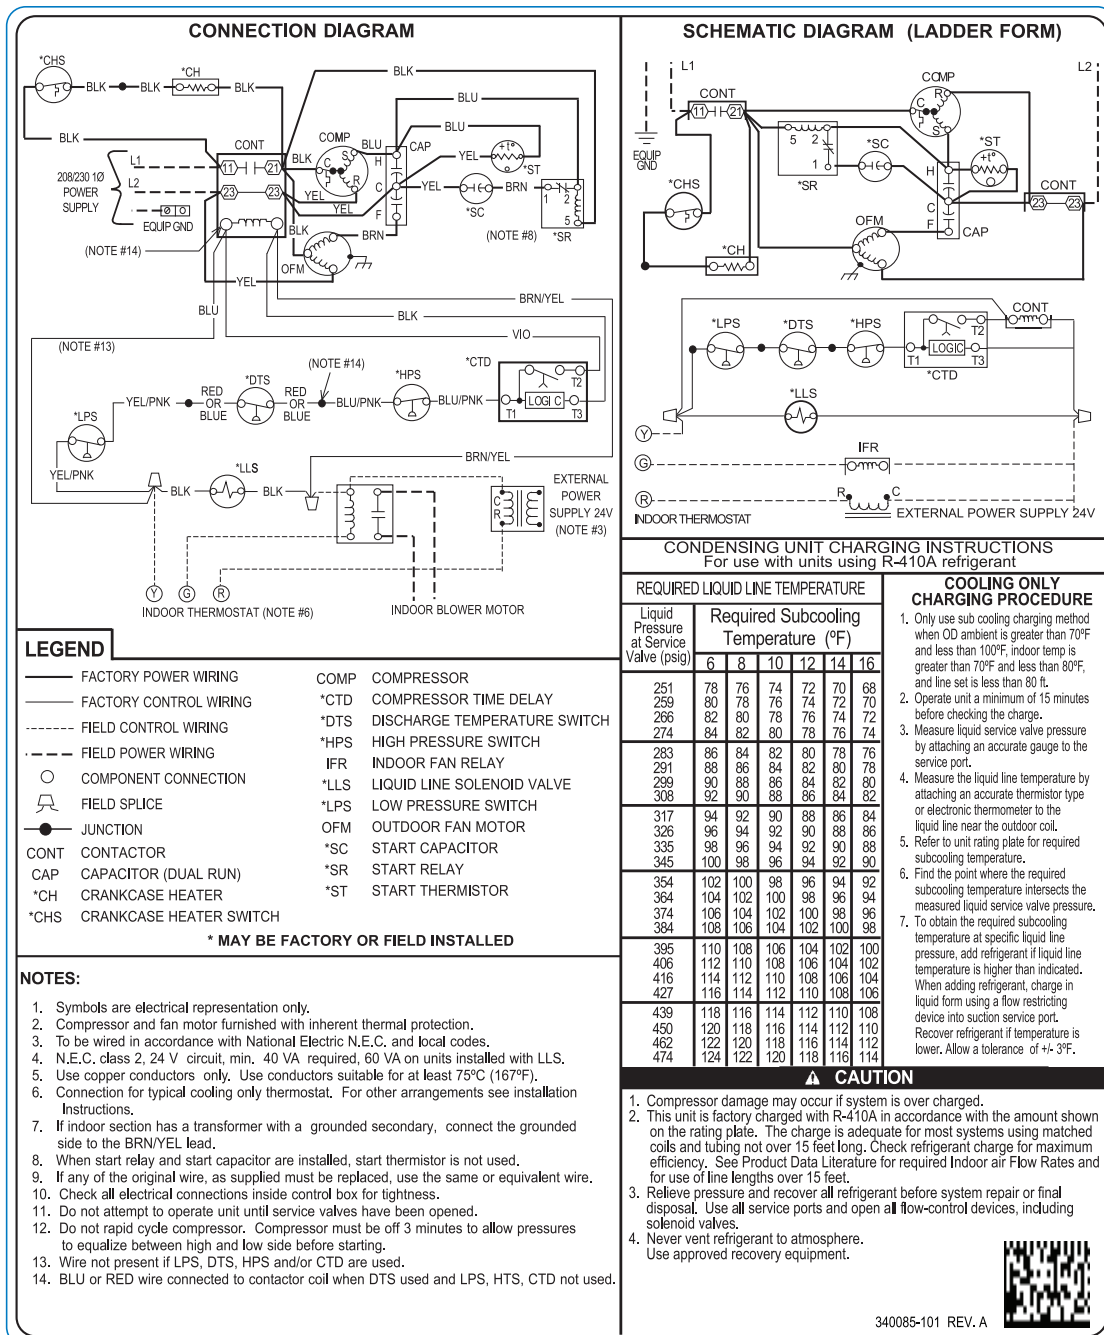

CA13NA 018-060
 CA14NA 018-060
 CA15NA 018-060
 CA16N* 018-061

**SPLIT-SYSTEM AIR CONDITIONERS
 WITH PURON® REFRIGERANT**

Wiring Diagrams

Fig. 1 – Wiring Diagram — Models CA13NA, CA14NA, CA15NA Sizes 024-060, CA16NA, CA16NW Sizes 018-048, 208/230-1

Fig. 2 – Wiring Diagram — Model CA16NW sizes 054 and 061, 208/230-1

Fig. 3 – Wiring Diagram — Models CA16NA036-061, CA16NW036-060 208/230-1 – Legacy models, no longer in production

Fig. 4 – Wiring Diagram — Model CA16NW061, 208/230-1 - Legacy models, no longer in production