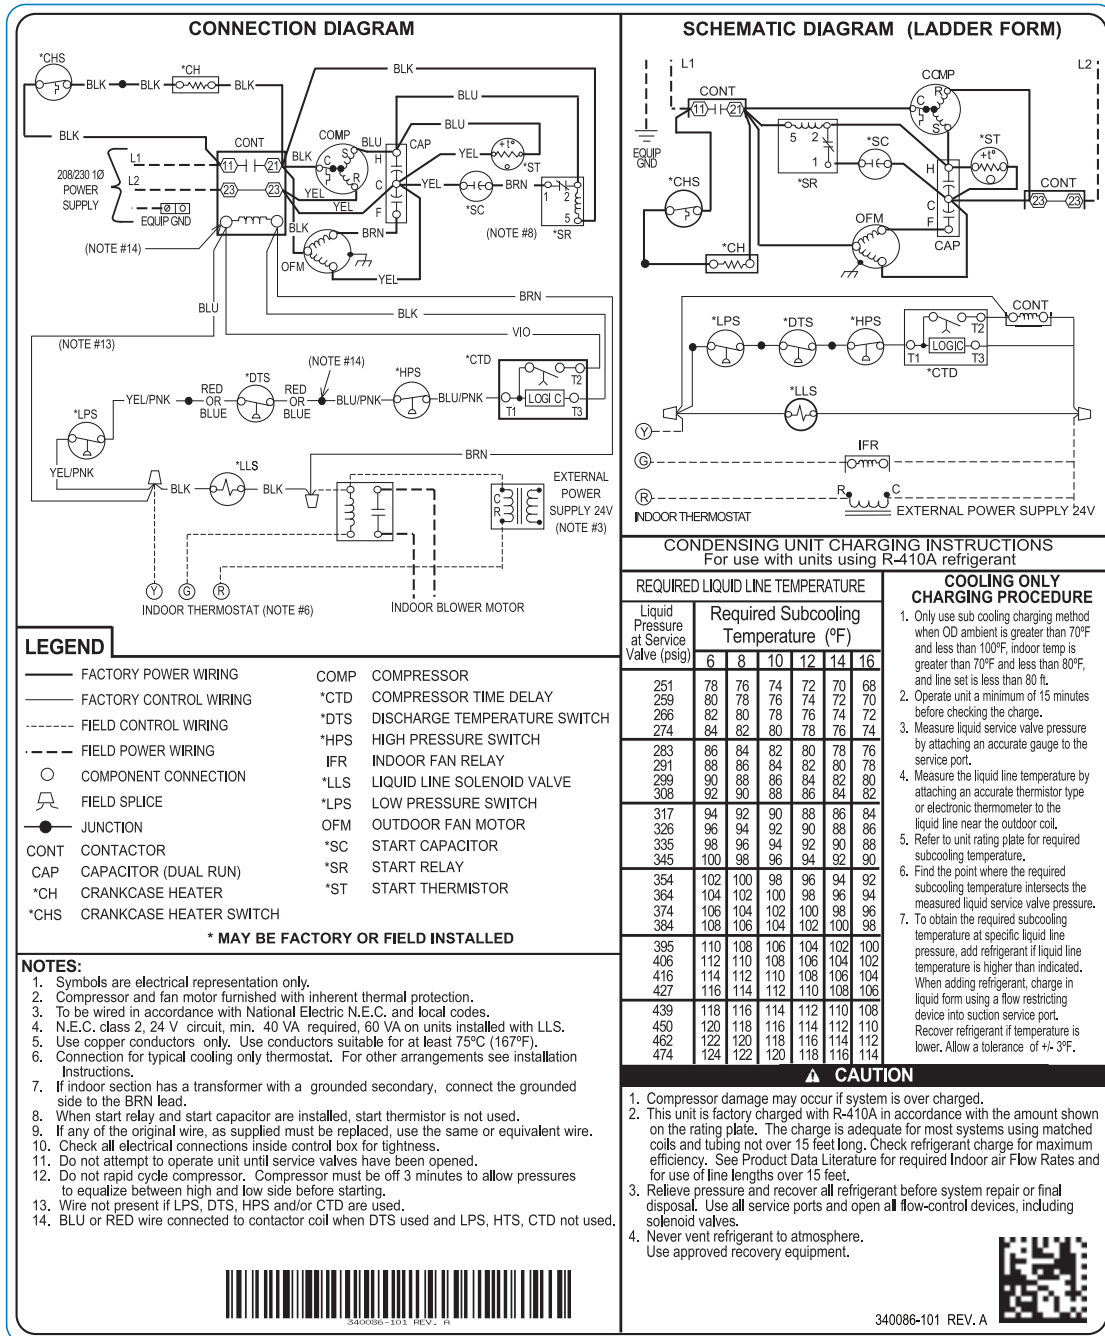

CA13NA 018-060
 CA14NA 018-060
 CA15NA 018-060
 CA16N* 018-061

**SPLIT-SYSTEM AIR CONDITIONERS
 WITH PURON® REFRIGERANT**

Wiring Diagrams

Fig. 1 – Wiring Diagram — Models CA13NA, CA14NA, CA15NA Sizes 024-060, CA16NA, CA16NW Sizes 018-048, 208/230-1

Fig. 2 – Wiring Diagram — Model CA16NW sizes 054 and 061, 208/230-1

Fig. 3 – Wiring Diagram — Models CA16NA036-061, CA16NW036-060 208/230-1 – Legacy models, no longer in production

Fig. 4 – Wiring Diagram — Model CA16NW061, 208/230-1 - Legacy models, no longer in production