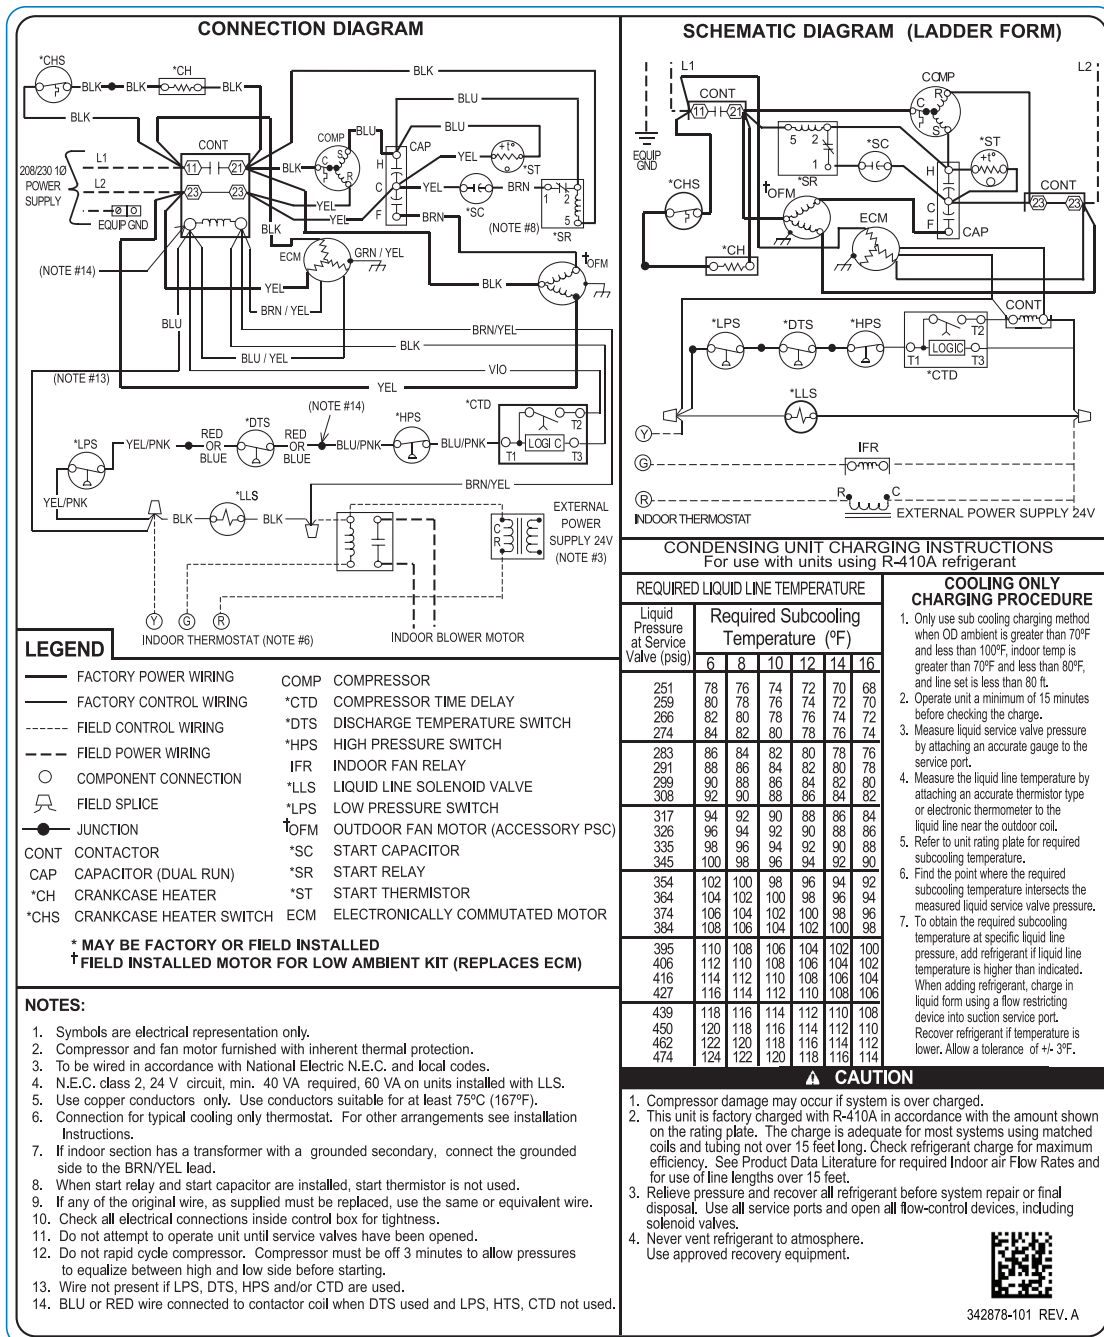

CA13NA 018-060
 CA14NA 018-060
 CA15NA 018-060
 CA16N* 018-061

**SPLIT-SYSTEM AIR CONDITIONERS
 WITH PURON® REFRIGERANT**

Wiring Diagrams

Fig. 1 – Wiring Diagram — Models CA13NA, CA14NA, CA15NA Sizes 024-060, CA16NA, CA16NW Sizes 018-048, 208/230-1

Fig. 2 – Wiring Diagram — Model CA16NW sizes 054 and 061, 208/230-1

Fig. 3 – Wiring Diagram — Models CA16NA036-061, CA16NW036-060 208/230-1 – Legacy models, no longer in production

Fig. 4 – Wiring Diagram — Model CA16NW061, 208/230-1 - Legacy models, no longer in production