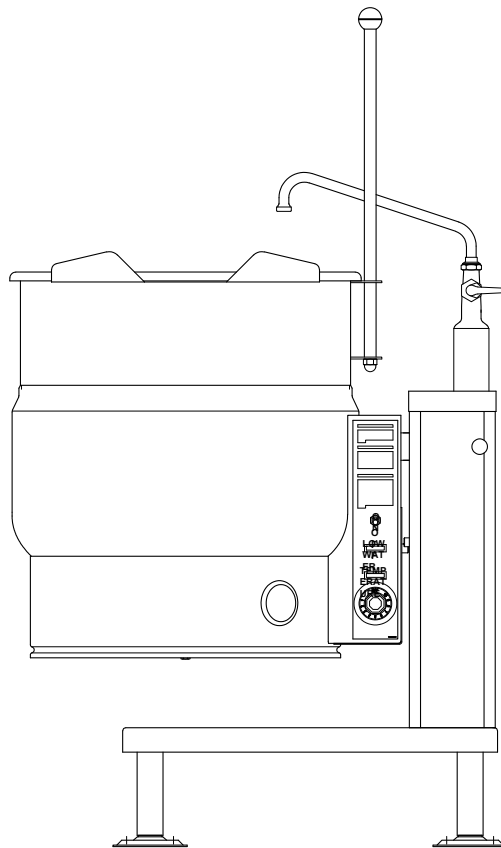

PARTS LIST

Self Generating Steam Jacketed Tilting Kettle

EC-20T