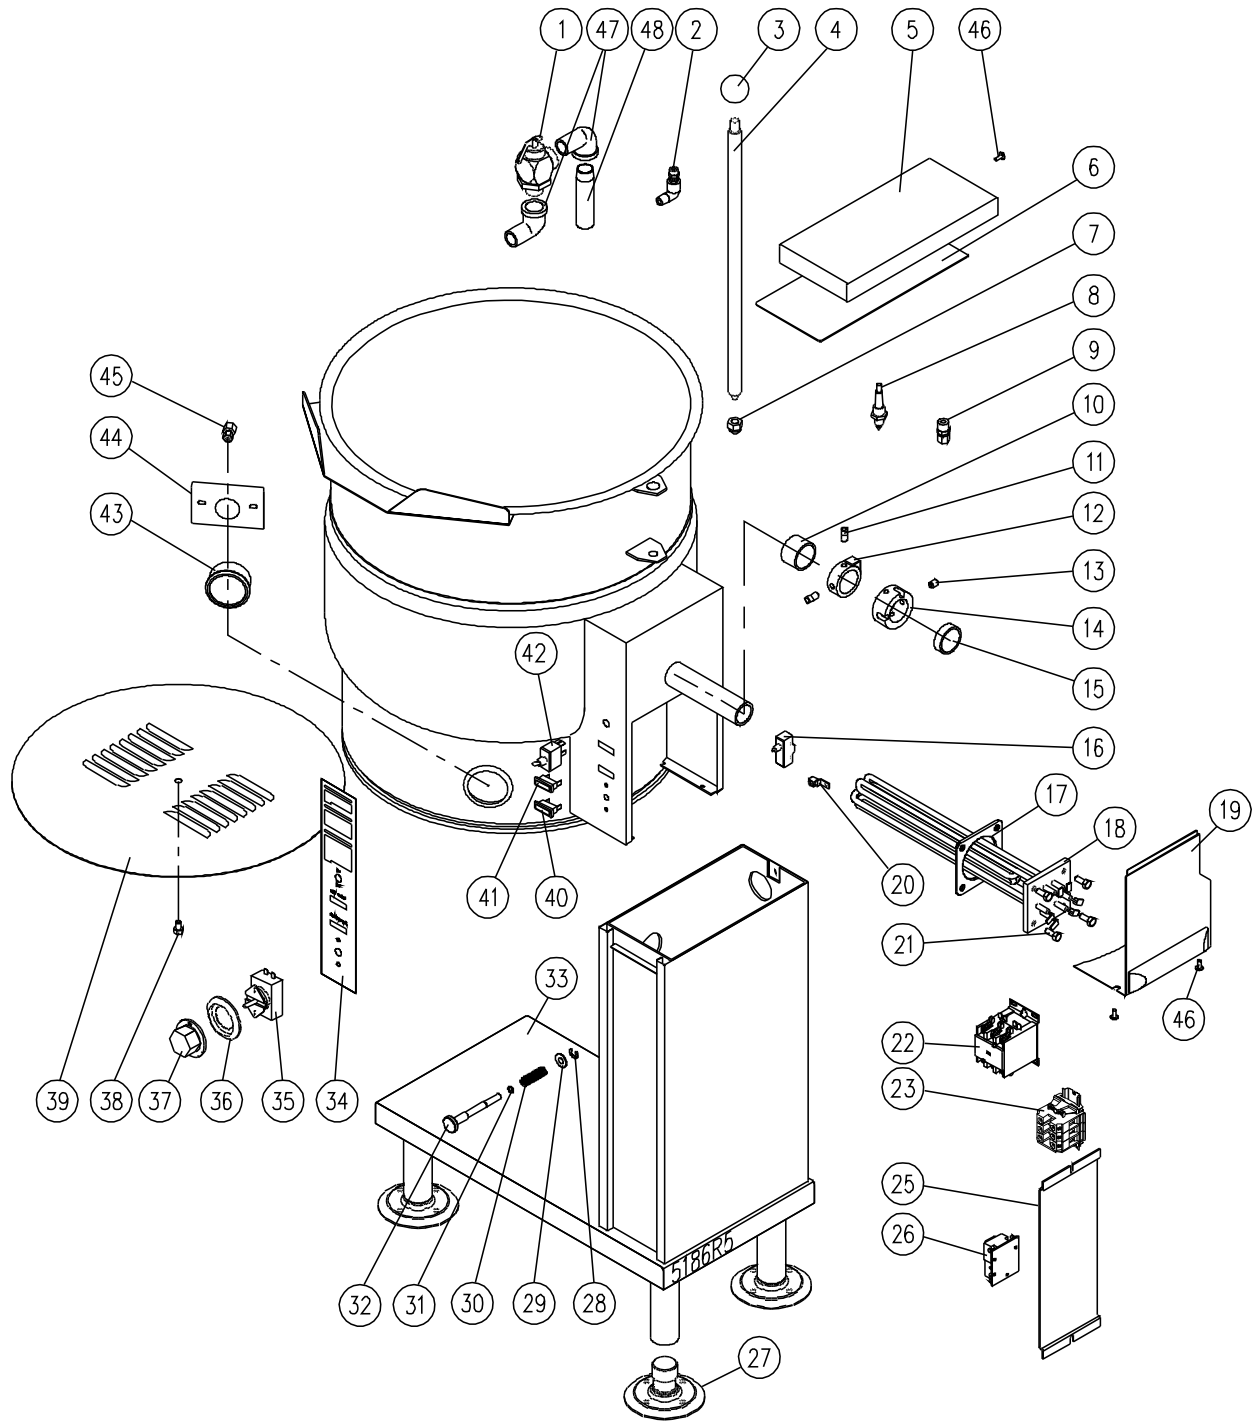

FIGURE 1

PARTS LIST, SELF-GENERATING STEAM JACKETED TILTING KETTLE, MODEL EC-20T

FIGURE 1

<u>ITEM</u>	<u>PART NO.</u>	<u>DESCRIPTION</u>	<u>QUANTITY</u>
1.	3-SRV9-1	Relief Valve, 50 PSI	1
2.	3-AV01	Air Vent Assembly	1
3.	2-KB01	Phenolic Knob	1
4.	5280-1	Handle	1
5.	3397-1	Console Cover	1
6.	3745-1	Console Cover Gasket	1
7.	9031-9	Acorn Nut, 1/2 - 13 NC	1
8.	4-LLP1	Probe	1
9.	3-686C	Thermostat Probe Fitting	1
10.	8-6031	Inner Bearing	1
11.	9025-1	Sq. Hd. Set Screw, 3/8 - 16 x 1/2"	2
12.	3546-1	Actuating Collar	1
13.	9061-5	Hex Socket Set Screw, 3/8 - 16 x 1/2"	1
*	9064-23H	Spring Pin 1/4 x 2-1/4" LG	1
14.	7011-1	Cam Collar	1
15.	8-6030	Outer Bearing	1
16.	4-M605	Interlock Switch	1
17.	5986-1	Element Gasket	1
**	7-5019	Element Assembly, 208V, 12 kW	1
	7-5020	Element Assembly, 220/380V, 12 kW	1
	7-5021	Element Assembly, 240/415V, 12 kW	1
	7-5022	Element Assembly, 480V, 12 kW	1
	9-3298-1	Element Assembly, 600V, 12 kW	1
19.	7284-1	Trunnion Box Cover	1

PARTS LIST, SELF-GENERATING STEAM JACKETED TILTING KETTLE, MODEL EC-20T

<u>ITEM</u>	<u>PART NO.</u>	<u>DESCRIPTION</u>	<u>QUANTITY</u>	
20.	4-70EU	Ground Lug	1	
21.	M50S-51618-34	Hex Bolt 5/16-18 x 3/4"	4	
**	22.	9348-208	Contactactor (208 - 240V)	2
		9348-208	Contactactor (380 - 600V)	1
**	23.	6161-3	Modular Terminal Assembly, 3 Pole (208 - 240V)	1
		Includes the following parts:		
		9374-1	Modular Terminal, Grey	3
		9375-1	End Plate	1
		9369-1	End Clamp	2
		9368-079	Mounting Rail, 79 mm	1
**	23.	9390-3	Modular Terminal Assembly, 3 Poles (380 - 600V)	1
		Includes the following parts:		
		9391-1	Modular Terminal	3
		9392-1	End Plate	1
		9393-1	End Clamp	2
		9394-065	Mounting Rail, 65 mm	1
**	23.	9390-4N	Modular Terminal Assembly, 4 Poles with Neutral, (380/220V, 415/240V)	1
		9391-1	Modular Terminal	3
		9391-2	Modular Terminal, Blue	1
		9392-1	End Plate	1
		9393-1	End Clamp	2
		9394-065	Mounting Rail, 65 mm	1
*	24.	4204-12	Wire Harness	1
	25.	9-3237	Component Mounting Plate	1