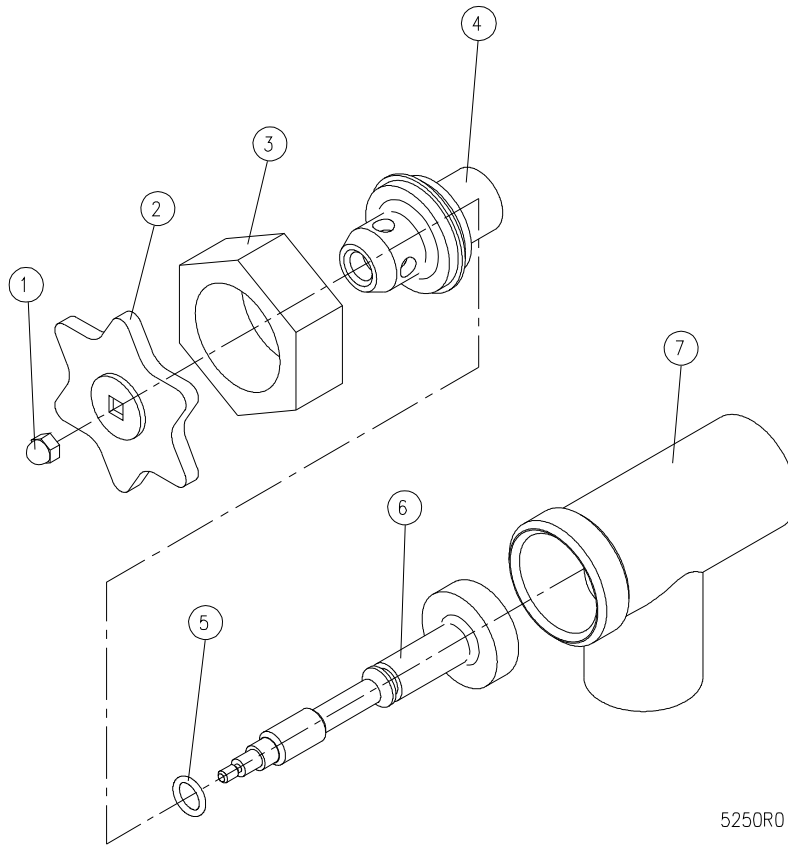

PARTS LIST, SELF-GENERATING STEAM JACKETED TILTING KETTLE, MODEL EC-20T

FIGURE 6

DRAW-OFF VALVE

<u>ITEM</u>	<u>PART NUMBER</u>	<u>DESCRIPTION</u>	<u>QUANTITY</u>
	3-D015	1-1/2" DRAW-OFF VALVE ASSEMBLY	
1.	9031-3	Acorn Nut, 10-24 UNC	1
2.	4115-1	Handle, Stainless Steel	1
3.	3-DV13	Gland Nut	1
4.	3-DV14	Bonnet	1
5.	3-DV16	"O" Ring	1
6.	3-DV15RV	Stem Assembly	1
7.	3-DV17	Valve Body	1