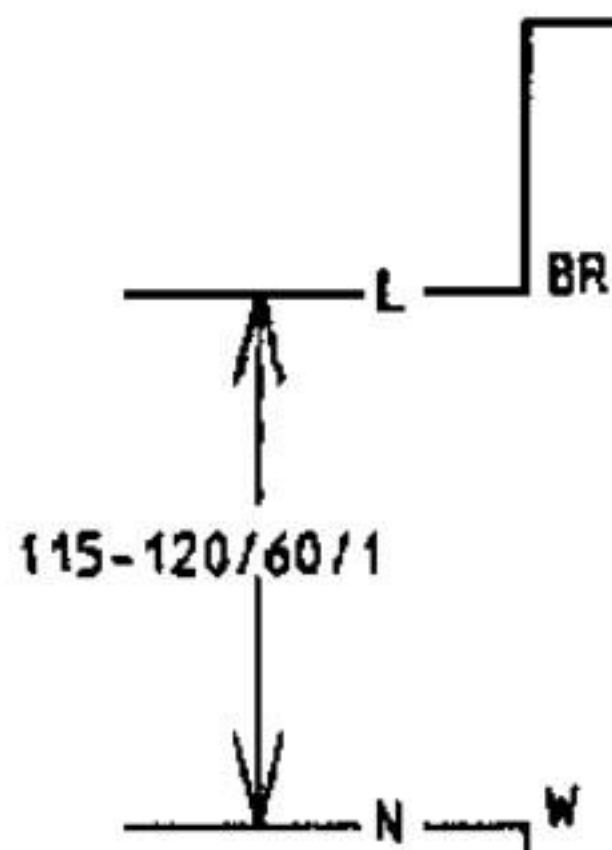

WIRE COLOR CODE

- BR-BROWN
- V-VIOLET
- BU-BLUE
- W-WHITE
- Y-YELLOW
- R-RED

WIRE COLOR CODE

- BR BROWN
- BK BLACK
- BU BLUE
- W WHITE
- V VIOLET
- R RED