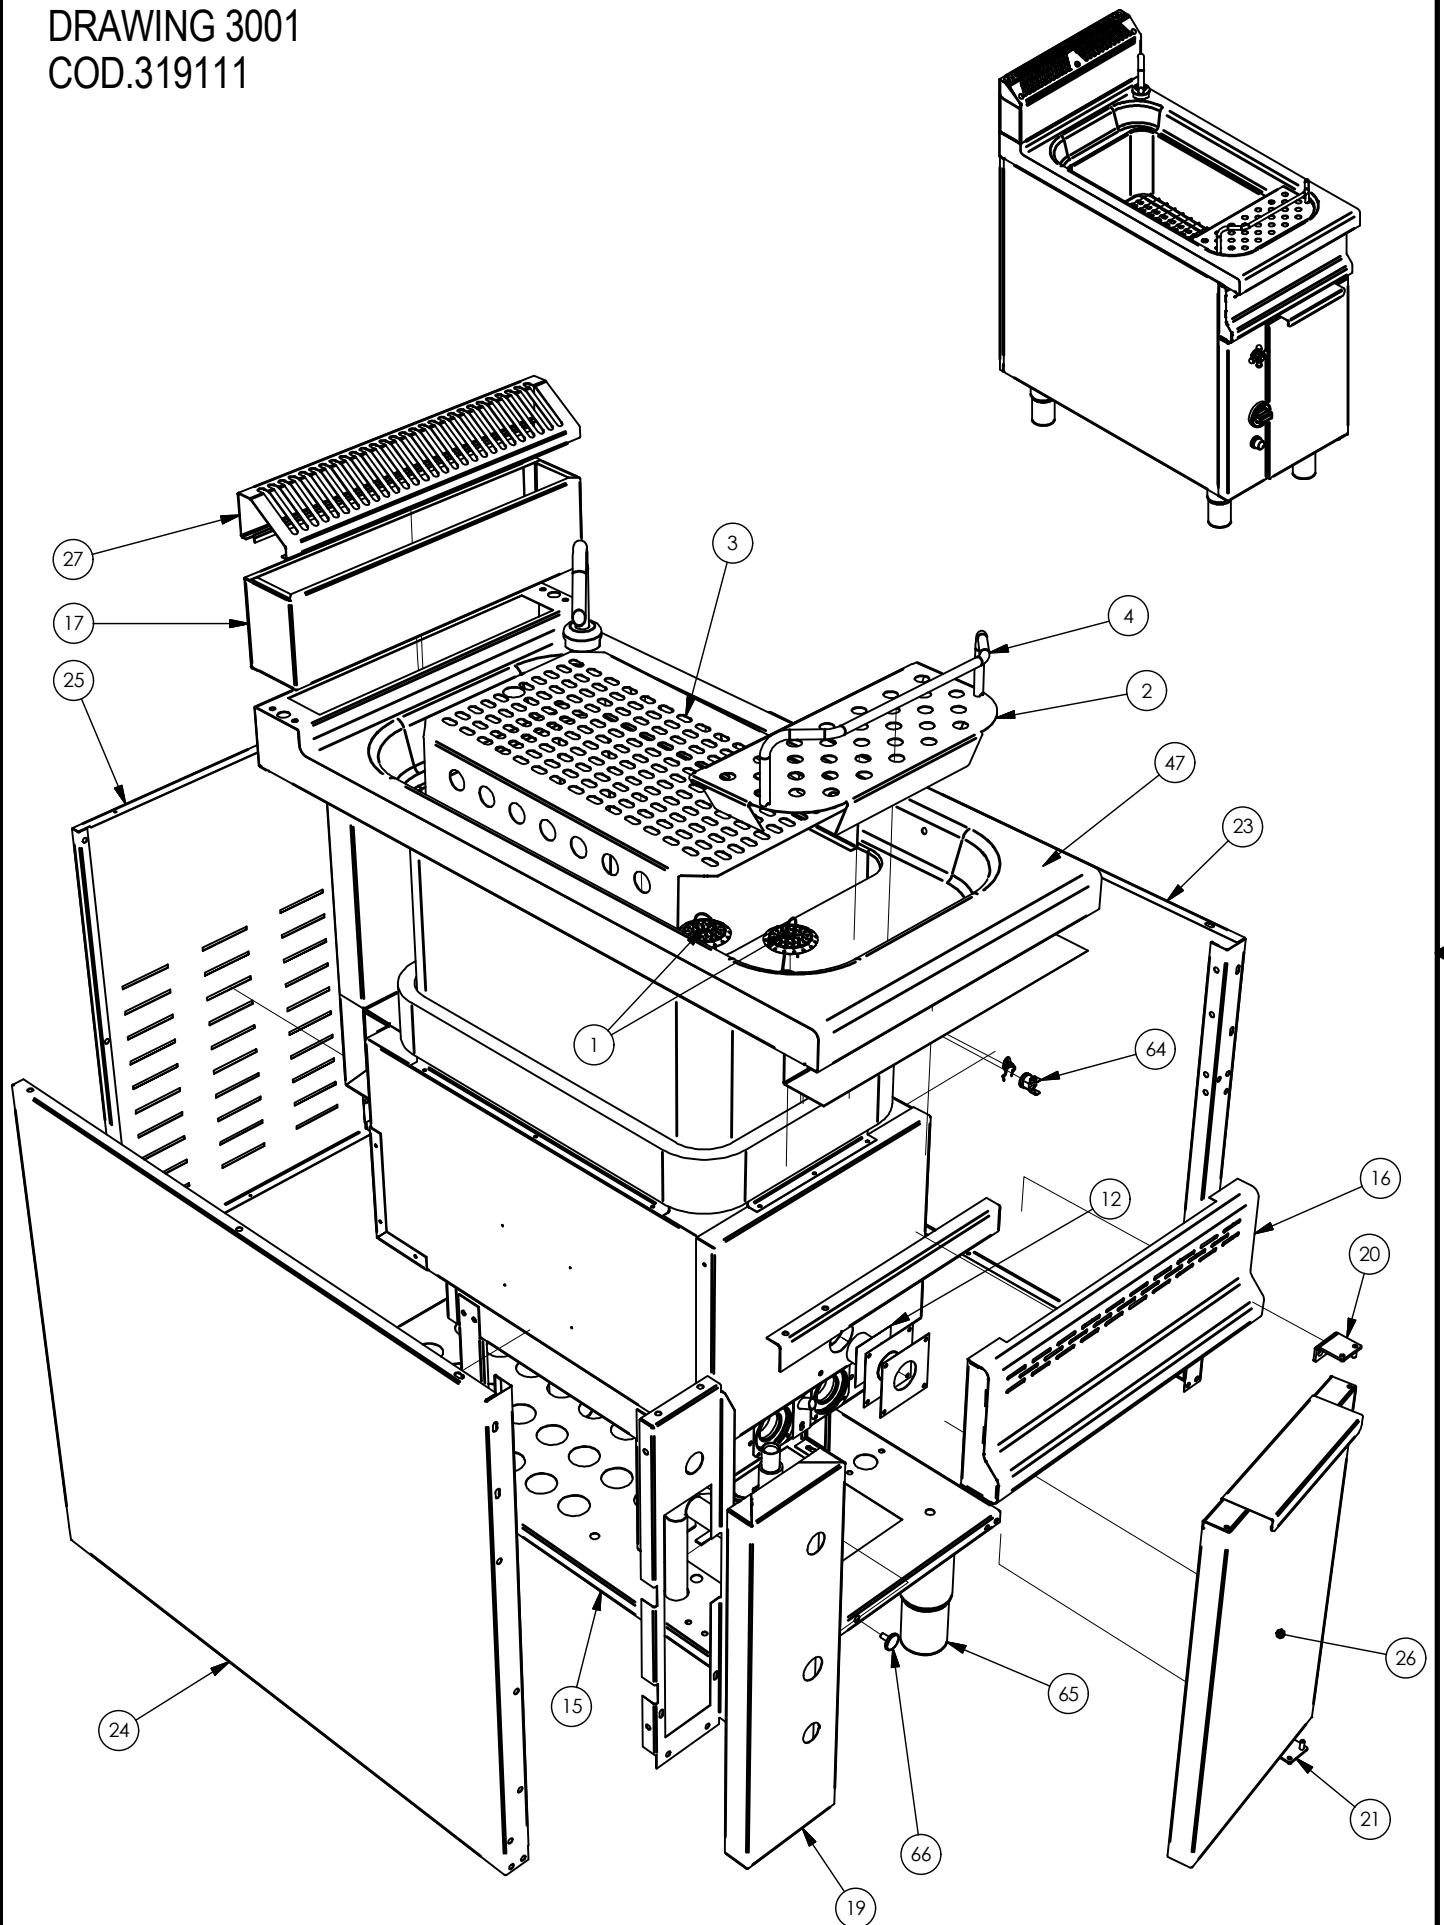

PASTA COOKERS CPG1/45 PLUS

DRAWING 3001

COD.319111

WATER GROUP

CPG1/45 PLUS

0-008-004
 WATER INLET COCK
 WITH FITTINGS
 [# 14 + # 48 + # 49 (2)]

GAS GROUP

CPG1/45 PLUS