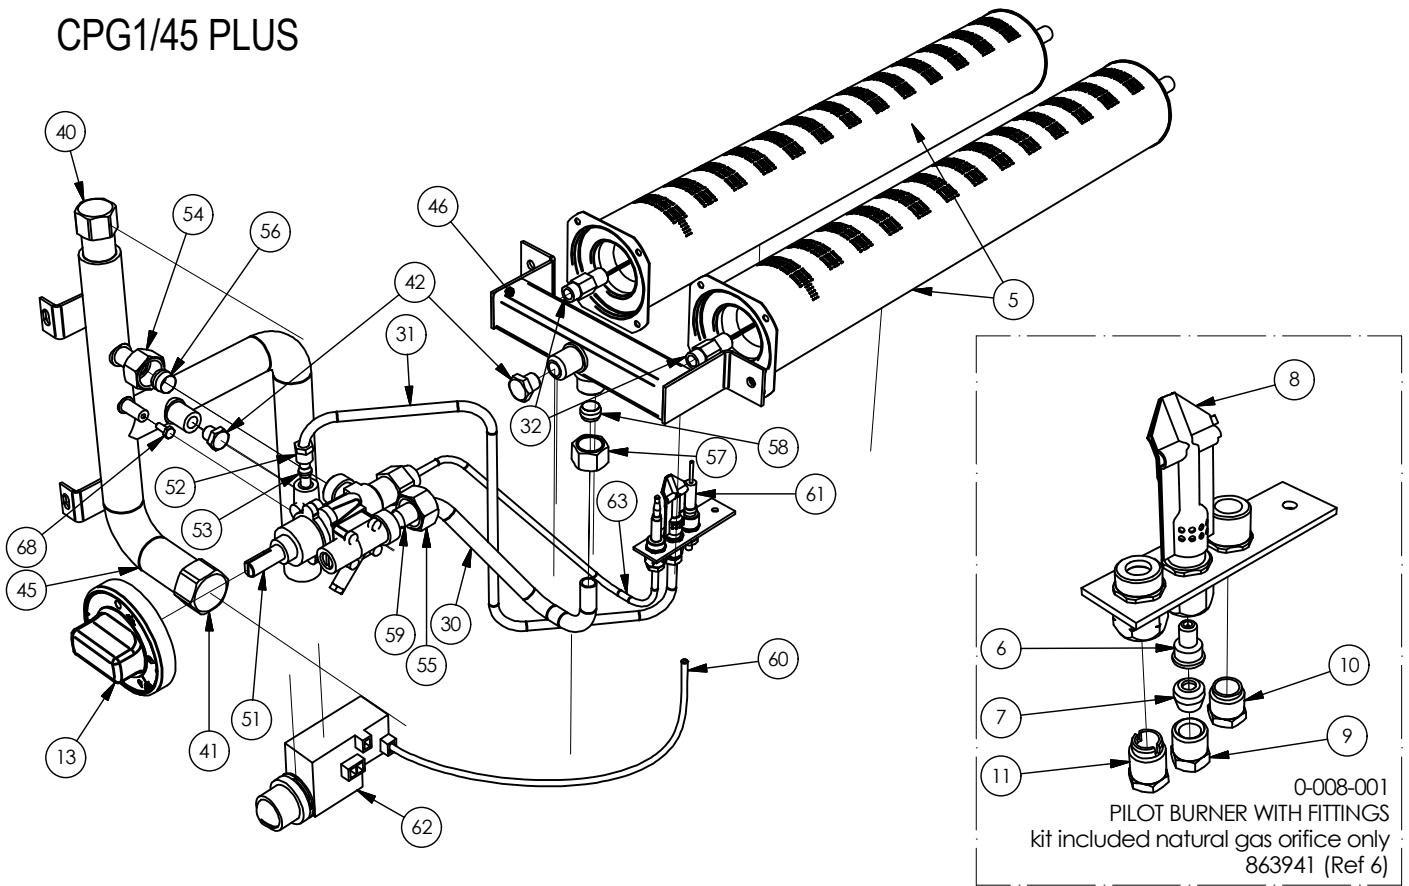

PASTA COOKERS CPG1/45 PLUS

DRAWING 3001

COD.319111

WATER GROUP

CPG1/45 PLUS

0-008-004
 WATER INLET COCK
 WITH FITTINGS
 [# 14 + # 48 + # 49 (2)]

GAS GROUP

CPG1/45 PLUS