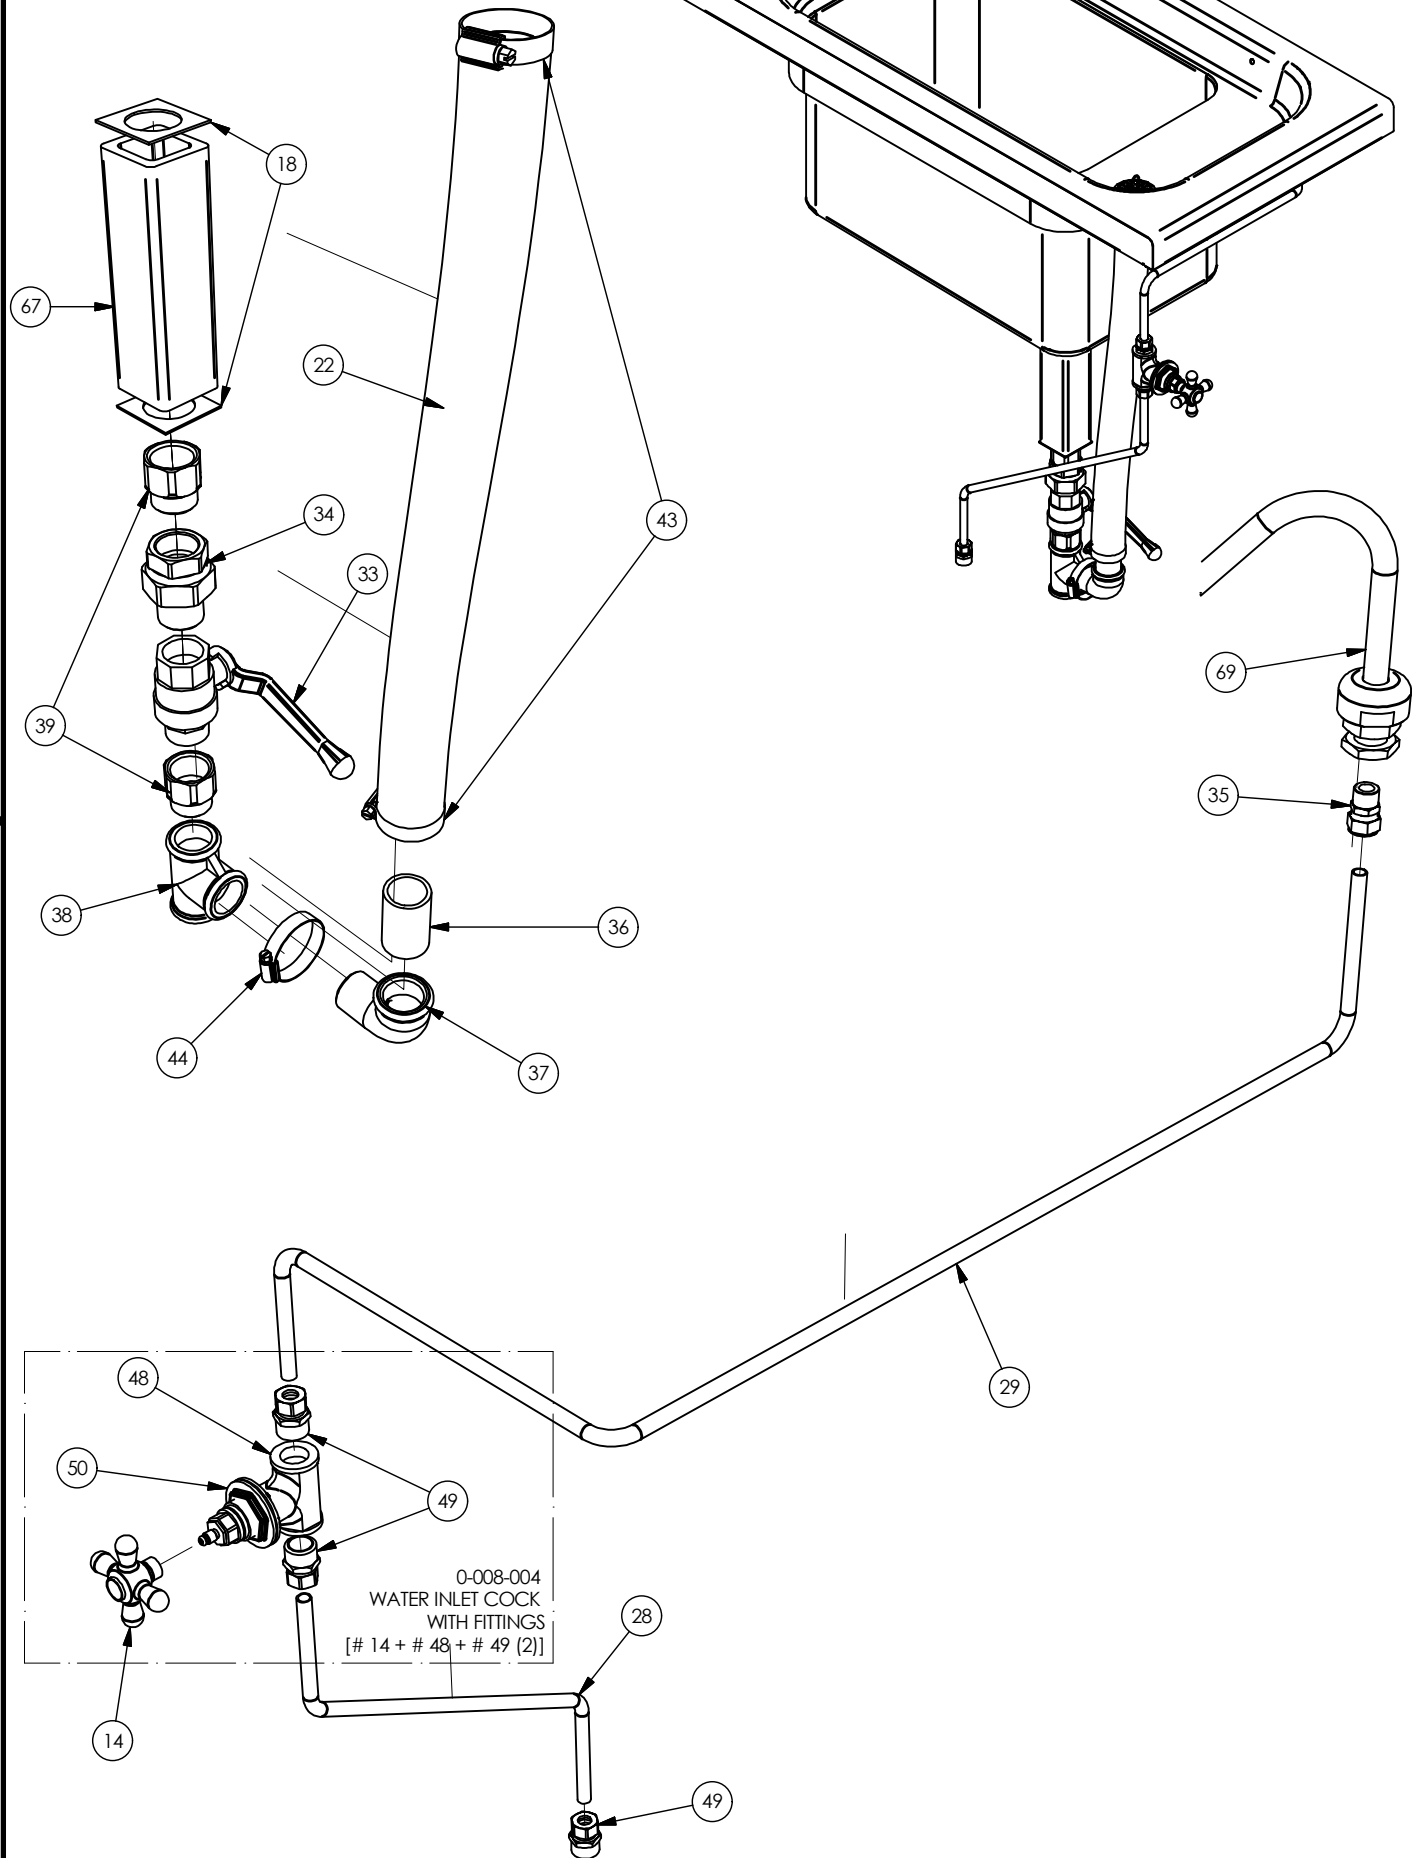

PASTA COOKERS CPG1/45 PLUS

DRAWING 3001

COD.319111

WATER GROUP

CPG1/45 PLUS

0-008-004
 WATER INLET COCK
 WITH FITTINGS
 [# 14 + # 48 + # 49 (2)]

GAS GROUP

CPG1/45 PLUS