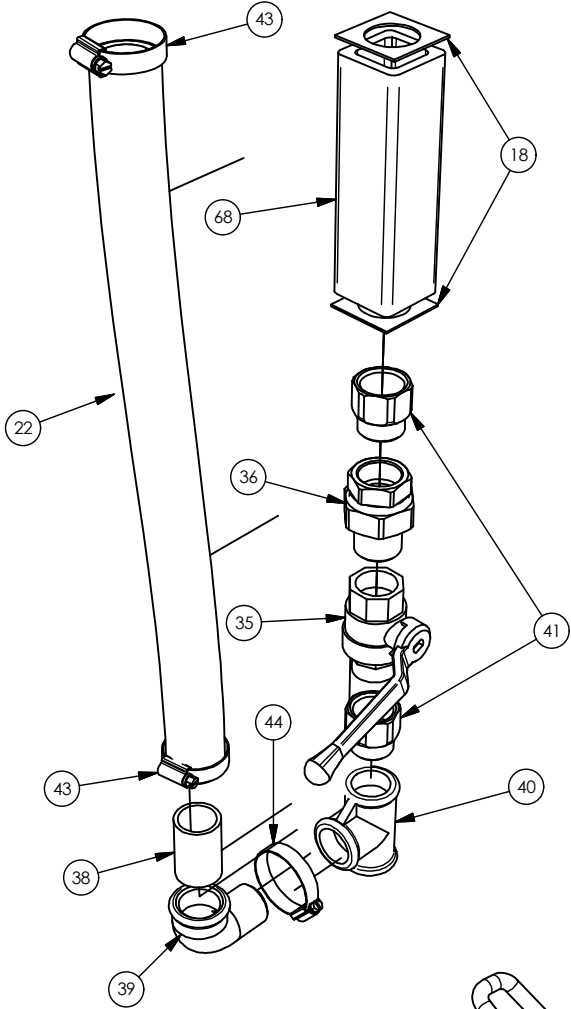

DRAWING 3003

COD.3191115

PASTA COOKERS CPG1/45

DRAWING 3003

WATER GROUP CPG1/45

DRAWING 3003

GAS GROUP CPG1/45

1	4005101	DRAIN COVER	36	829791	3 PARTS G.1 M/F SLEEVE
2	4005115	TOP DRAINER GRILL	37	829805	NIPLES G1/2 / D10
3	4005119	STAINLESS STEEL GRID	38	829871	G.1 EXTENSION
4	4005131	ROLLOVER BAR FOR BASKET	39	829959	G.1 M/F ELBOW
5	841091	BURNER PASTA COOKER S.90	40	829981	T JUNCTION
6	863941	PILOT METHANE ORIFICE	41	830113	G.1 M/F SLEEVE
6	863956	PILOT GPL ORIFICE	42	830155	GAS CAP 1/2"
7	863961	BICONE PILOT ORIFICE	43	830801	CLAMP FOR PIPE 32-44
8	863979	PILOT BURNER	44	830811	CLAMP FOR PIPE 38-50
9	863983	PILOT LINE NUT	45	832561	GAS DISTRIBUTOR
10	863985	PIEZO SPARK PLUG NUT	46	832575	BOTTOM GAS DISTRIBUTOR
11	863987	THERM PILOT NUT	47	8333311	TOP BIN
12	857343	PILOT SPY GLASS	48	833471	WATER INLET COCK
13	401493	GAS VALVE KNOB	49	833477	WATER INLET COCK CONNECTION
14	401673	WATER INLET KNOB	50	833481	WATER TAP FLANGE
15	4100211	LOWER HOOR	51	835133	NUT D10 FOR GAS VALVE
16	4105159	FRONT PANEL	52	835301	GAS TAP 21S
17	4302402	EXHAUST GRATE EXTENSION	53	835113	NUT D6 FOR GAS VALVE
18	4305011	PROTECTION FLANGE	54	835121	BICONE D6 FOR GAS VALVE
19	4502531	LEFT PANEL	55	835313	GAS COLLECTOR NUT D10
20	4551111	TOP DOOR HINGE	56	835321	GAS COLLECTOR BICONE D10
21	455115	BOTTOM DOOR HINGE	57	835313	GAS COLLECTOR NUT D10
22	4597001	DRAIN HOSE	58	835317	GAS TAP FITTING
23	4709311	PANEL RIGHT SIDE	59	835321	GAS COLLECTOR BICONE D10
24	4709315	PANEL LEFT SIDE	60	835325	BICONE D10 FOR GAS VALVE
25	4721151	REAR PANEL	61	835893	IGNITION CABLE
26	4900501	FRONT DOOR	62	835915	PIEZO SPARK PLUG
27	5305703	EXHAUST GRATE	63	835925	SWITCHING TO BATTERY
28	816961	INOX FLEX PIPE 7786-0700	64	837273	THERMOCOUPLE CM.85
29	816981	INOX FLEX PIPE 7786-1200	65	843767	SAFETY THERMOSTAT
30	8171551	PILOT TUBE D6	66	844378	STAINLESS STEEL FOOT
31	8171631	BURNER TUBE D10	67	844706	DOOR MAGNET
32	8171681	GAS DISTRIBUTOR TUBE D16	68	844781	PROTECTION PIPE EXHAUST
33	829390	GPL BURNER INJECTOR	69	852491	PRESSURE TUBE SCREW M4
33	8293999	METHANE BURNER INJECTOR	70	862831	NUT D16
34	829421	ORIFICE ELBOW FITTING	71	862837	BICONE D16
35	829740	OUTLET COCK	72	FX-GRP04-0110	SPOUT