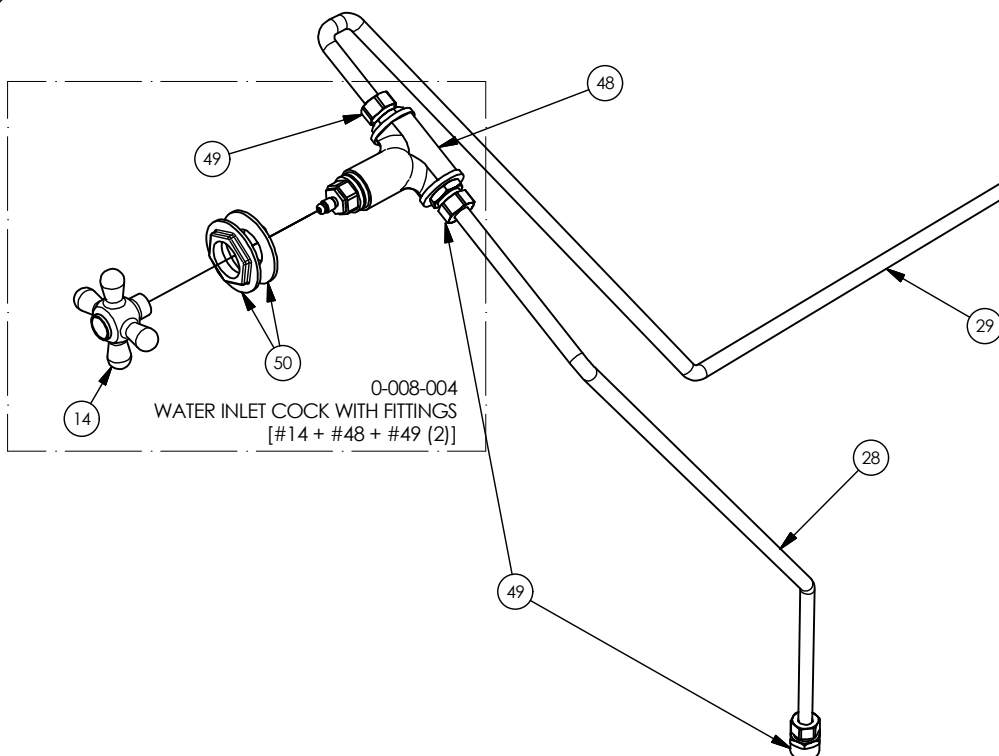

DRAWING 3003

COD.3191115

PASTA COOKERS CPG1/45

DRAWING 3003

WATER GROUP CPG1/45

DRAWING 3003

GAS GROUP CPG1/45

1	4005101	DRAIN COVER	36	829791	3 PARTS G.1 M/F SLEEVE
2	4005115	TOP DRAINER GRILL	37	829805	NIPLES G1/2 / D10
3	4005119	STAINLESS STEEL GRID	38	829871	G.1 EXTENSION
4	4005131	ROLLOVER BAR FOR BASKET	39	829959	G.1 M/F ELBOW
5	841091	BURNER PASTA COOKER S.90	40	829981	T JUNCTION
6	863941	PILOT METHANE ORIFICE	41	830113	G.1 M/F SLEEVE
6	863956	PILOT GPL ORIFICE	42	830155	GAS CAP 1/2"
7	863961	BICONE PILOT ORIFICE	43	830801	CLAMP FOR PIPE 32-44
8	863979	PILOT BURNER	44	830811	CLAMP FOR PIPE 38-50
9	863983	PILOT LINE NUT	45	832561	GAS DISTRIBUTOR
10	863985	PIEZO SPARK PLUG NUT	46	832575	BOTTOM GAS DISTRIBUTOR
11	863987	THERM PILOT NUT	47	8333311	TOP BIN
12	857343	PILOT SPY GLASS	48	833471	WATER INLET COCK
13	401493	GAS VALVE KNOB	49	833477	WATER INLET COCK CONNECTION
14	401673	WATER INLET KNOB	50	833481	WATER TAP FLANGE
15	4100211	LOWER HOOR	51	835133	NUT D10 FOR GAS VALVE
16	4105159	FRONT PANEL	52	835301	GAS TAP 21S
17	4302402	EXHAUST GRATE EXTENSION	53	835113	NUT D6 FOR GAS VALVE
18	4305011	PROTECTION FLANGE	54	835121	BICONE D6 FOR GAS VALVE
19	4502531	LEFT PANEL	55	835313	GAS COLLECTOR NUT D10
20	4551111	TOP DOOR HINGE	56	835321	GAS COLLECTOR BICONE D10
21	455115	BOTTOM DOOR HINGE	57	835313	GAS COLLECTOR NUT D10
22	4597001	DRAIN HOSE	58	835317	GAS TAP FITTING
23	4709311	PANEL RIGHT SIDE	59	835321	GAS COLLECTOR BICONE D10
24	4709315	PANEL LEFT SIDE	60	835325	BICONE D10 FOR GAS VALVE
25	4721151	REAR PANEL	61	835893	IGNITION CABLE
26	4900501	FRONT DOOR	62	835915	PIEZO SPARK PLUG
27	5305703	EXHAUST GRATE	63	835925	SWITCHING TO BATTERY
28	816961	INOX FLEX PIPE 7786-0700	64	837273	THERMOCOUPLE CM.85
29	816981	INOX FLEX PIPE 7786-1200	65	843767	SAFETY THERMOSTAT
30	8171551	PILOT TUBE D6	66	844378	STAINLESS STEEL FOOT
31	8171631	BURNER TUBE D10	67	844706	DOOR MAGNET
32	8171681	GAS DISTRIBUTOR TUBE D16	68	844781	PROTECTION PIPE EXHAUST
33	829390	GPL BURNER INJECTOR	69	852491	PRESSURE TUBE SCREW M4
33	8293999	METHANE BURNER INJECTOR	70	862831	NUT D16
34	829421	ORIFICE ELBOW FITTING	71	862837	BICONE D16
35	829740	OUTLET COCK	72	FX-GRP04-0110	SPOUT