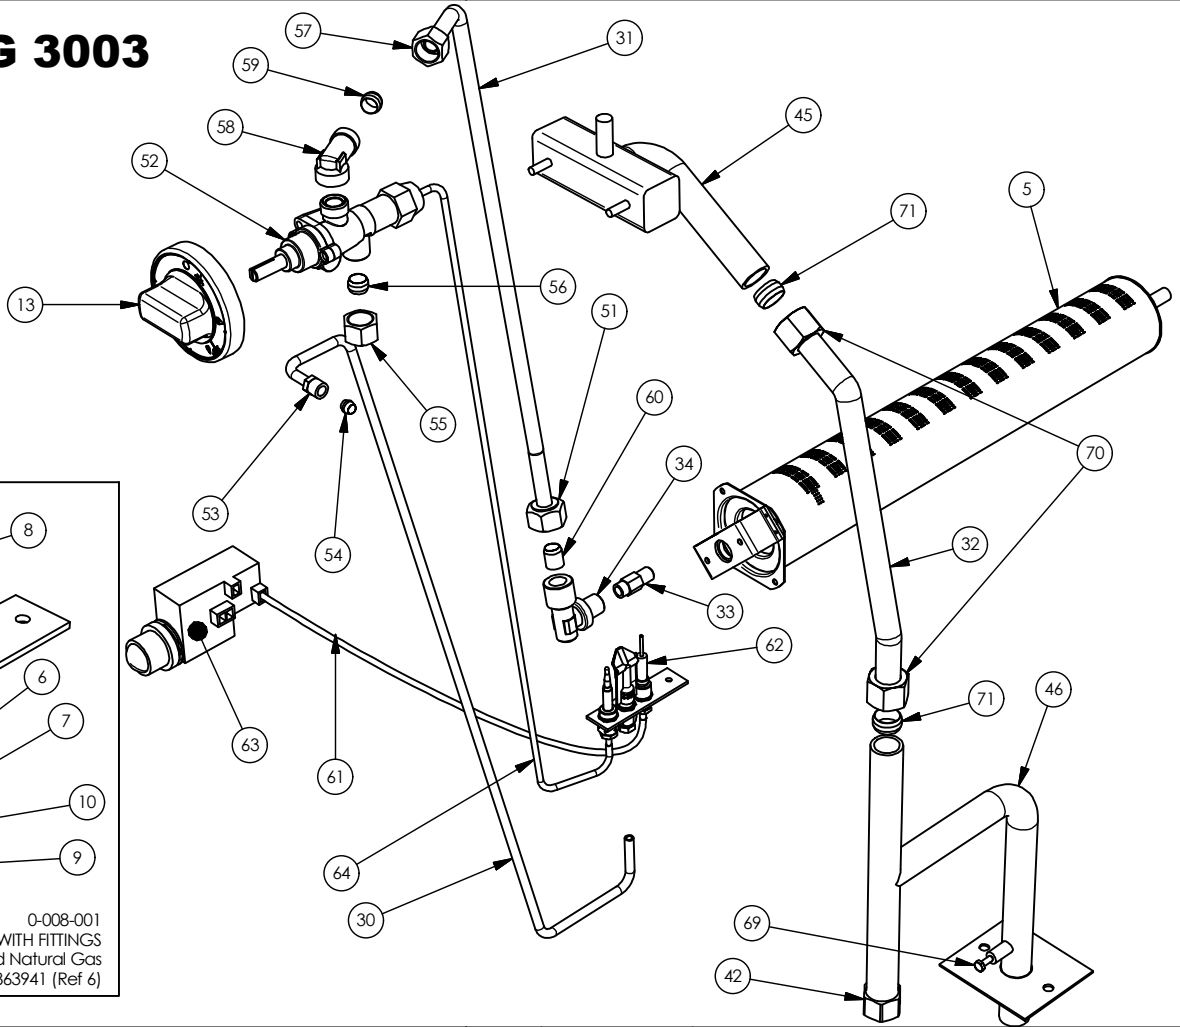

DRAWING 3003

COD.3191115

PASTA COOKERS CPG1/45

DRAWING 3003

WATER GROUP CPG1/45

DRAWING 3003

GAS GROUP CPG1/45

1	4005101	DRAIN COVER	36	829791	3 PARTS G.1 M/F SLEEVE
2	4005115	TOP DRAINER GRILL	37	829805	NIPLES G1/2 / D10
3	4005119	STAINLESS STEEL GRID	38	829871	G.1 EXTENSION
4	4005131	ROLLOVER BAR FOR BASKET	39	829959	G.1 M/F ELBOW
5	841091	BURNER PASTA COOKER S.90	40	829981	T JUNCTION
6	863941	PILOT METHANE ORIFICE	41	830113	G.1 M/F SLEEVE
6	863956	PILOT GPL ORIFICE	42	830155	GAS CAP 1/2"
7	863961	BICONE PILOT ORIFICE	43	830801	CLAMP FOR PIPE 32-44
8	863979	PILOT BURNER	44	830811	CLAMP FOR PIPE 38-50
9	863983	PILOT LINE NUT	45	832561	GAS DISTRIBUTOR
10	863985	PIEZO SPARK PLUG NUT	46	832575	BOTTOM GAS DISTRIBUTOR
11	863987	THERM PILOT NUT	47	8333311	TOP BIN
12	857343	PILOT SPY GLASS	48	833471	WATER INLET COCK
13	401493	GAS VALVE KNOB	49	833477	WATER INLET COCK CONNECTION
14	401673	WATER INLET KNOB	50	833481	WATER TAP FLANGE
15	4100211	LOWER HOOR	51	835133	NUT D10 FOR GAS VALVE
16	4105159	FRONT PANEL	52	835301	GAS TAP 21S
17	4302402	EXHAUST GRATE EXTENSION	53	835113	NUT D6 FOR GAS VALVE
18	4305011	PROTECTION FLANGE	54	835121	BICONE D6 FOR GAS VALVE
19	4502531	LEFT PANEL	55	835313	GAS COLLECTOR NUT D10
20	4551111	TOP DOOR HINGE	56	835321	GAS COLLECTOR BICONE D10
21	455115	BOTTOM DOOR HINGE	57	835313	GAS COLLECTOR NUT D10
22	4597001	DRAIN HOSE	58	835317	GAS TAP FITTING
23	4709311	PANEL RIGHT SIDE	59	835321	GAS COLLECTOR BICONE D10
24	4709315	PANEL LEFT SIDE	60	835325	BICONE D10 FOR GAS VALVE
25	4721151	REAR PANEL	61	835893	IGNITION CABLE
26	4900501	FRONT DOOR	62	835915	PIEZO SPARK PLUG
27	5305703	EXHAUST GRATE	63	835925	SWITCHING TO BATTERY
28	816961	INOX FLEX PIPE 7786-0700	64	837273	THERMOCOUPLE CM.85
29	816981	INOX FLEX PIPE 7786-1200	65	843767	SAFETY THERMOSTAT
30	8171551	PILOT TUBE D6	66	844378	STAINLESS STEEL FOOT
31	8171631	BURNER TUBE D10	67	844706	DOOR MAGNET
32	8171681	GAS DISTRIBUTOR TUBE D16	68	844781	PROTECTION PIPE EXHAUST
33	829390	GPL BURNER INJECTOR	69	852491	PRESSURE TUBE SCREW M4
33	8293999	METHANE BURNER INJECTOR	70	862831	NUT D16
34	829421	ORIFICE ELBOW FITTING	71	862837	BICONE D16
35	829740	OUTLET COCK	72	FX-GRP04-0110	SPOUT