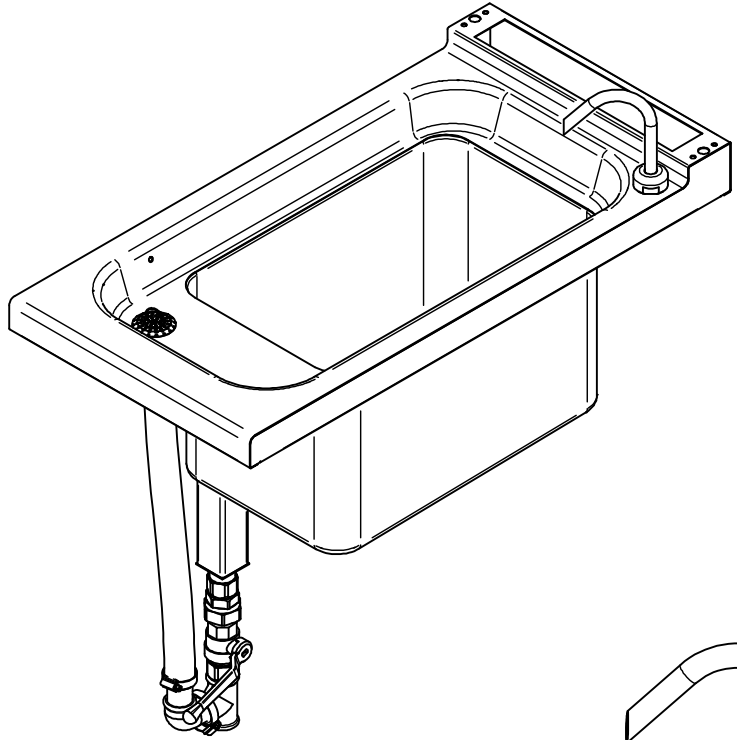

DRAWING 3003

COD.3191115

PASTA COOKERS CPG1/45

DRAWING 3003

WATER GROUP CPG1/45

DRAWING 3003

GAS GROUP CPG1/45

1	4005101	DRAIN COVER	36	829791	3 PARTS G.1 M/F SLEEVE
2	4005115	TOP DRAINER GRILL	37	829805	NIPLES G1/2 / D10
3	4005119	STAINLESS STEEL GRID	38	829871	G.1 EXTENSION
4	4005131	ROLLOVER BAR FOR BASKET	39	829959	G.1 M/F ELBOW
5	841091	BURNER PASTA COOKER S.90	40	829981	T JUNCTION
6	863941	PILOT METHANE ORIFICE	41	830113	G.1 M/F SLEEVE
6	863956	PILOT GPL ORIFICE	42	830155	GAS CAP 1/2"
7	863961	BICONE PILOT ORIFICE	43	830801	CLAMP FOR PIPE 32-44
8	863979	PILOT BURNER	44	830811	CLAMP FOR PIPE 38-50
9	863983	PILOT LINE NUT	45	832561	GAS DISTRIBUTOR
10	863985	PIEZO SPARK PLUG NUT	46	832575	BOTTOM GAS DISTRIBUTOR
11	863987	THERM PILOT NUT	47	8333311	TOP BIN
12	857343	PILOT SPY GLASS	48	833471	WATER INLET COCK
13	401493	GAS VALVE KNOB	49	833477	WATER INLET COCK CONNECTION
14	401673	WATER INLET KNOB	50	833481	WATER TAP FLANGE
15	4100211	LOWER HOOR	51	835133	NUT D10 FOR GAS VALVE
16	4105159	FRONT PANEL	52	835301	GAS TAP 21S
17	4302402	EXHAUST GRATE EXTENSION	53	835113	NUT D6 FOR GAS VALVE
18	4305011	PROTECTION FLANGE	54	835121	BICONE D6 FOR GAS VALVE
19	4502531	LEFT PANEL	55	835313	GAS COLLECTOR NUT D10
20	4551111	TOP DOOR HINGE	56	835321	GAS COLLECTOR BICONE D10
21	455115	BOTTOM DOOR HINGE	57	835313	GAS COLLECTOR NUT D10
22	4597001	DRAIN HOSE	58	835317	GAS TAP FITTING
23	4709311	PANEL RIGHT SIDE	59	835321	GAS COLLECTOR BICONE D10
24	4709315	PANEL LEFT SIDE	60	835325	BICONE D10 FOR GAS VALVE
25	4721151	REAR PANEL	61	835893	IGNITION CABLE
26	4900501	FRONT DOOR	62	835915	PIEZO SPARK PLUG
27	5305703	EXHAUST GRATE	63	835925	SWITCHING TO BATTERY
28	816961	INOX FLEX PIPE 7786-0700	64	837273	THERMOCOUPLE CM.85
29	816981	INOX FLEX PIPE 7786-1200	65	843767	SAFETY THERMOSTAT
30	8171551	PILOT TUBE D6	66	844378	STAINLESS STEEL FOOT
31	8171631	BURNER TUBE D10	67	844706	DOOR MAGNET
32	8171681	GAS DISTRIBUTOR TUBE D16	68	844781	PROTECTION PIPE EXHAUST
33	829390	GPL BURNER INJECTOR	69	852491	PRESSURE TUBE SCREW M4
33	8293999	METHANE BURNER INJECTOR	70	862831	NUT D16
34	829421	ORIFICE ELBOW FITTING	71	862837	BICONE D16
35	829740	OUTLET COCK	72	FX-GRP04-0110	SPOUT