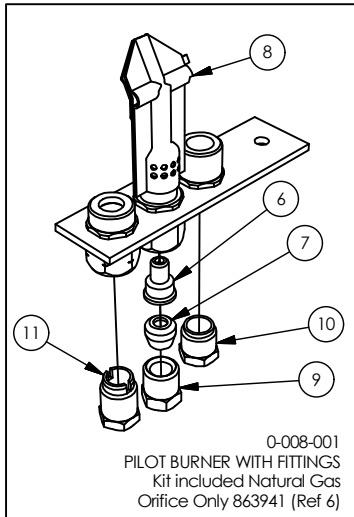

DRAWING 3003

COD.3191115

PASTA COOKERS CPG1/45

DRAWING 3003

WATER GROUP CPG1/45

DRAWING 3003

GAS GROUP CPG1/45

1	4005101	DRAIN COVER	36	829791	3 PARTS G.1 M/F SLEEVE
2	4005115	TOP DRAINER GRILL	37	829805	NIPLES G1/2 / D10
3	4005119	STAINLESS STEEL GRID	38	829871	G.1 EXTENSION
4	4005131	ROLLOVER BAR FOR BASKET	39	829959	G.1 M/F ELBOW
5	841091	BURNER PASTA COOKER S.90	40	829981	T JUNCTION
6	863941	PILOT METHANE ORIFICE	41	830113	G.1 M/F SLEEVE
6	863956	PILOT GPL ORIFICE	42	830155	GAS CAP 1/2"
7	863961	BICONE PILOT ORIFICE	43	830801	CLAMP FOR PIPE 32-44
8	863979	PILOT BURNER	44	830811	CLAMP FOR PIPE 38-50
9	863983	PILOT LINE NUT	45	832561	GAS DISTRIBUTOR
10	863985	PIEZO SPARK PLUG NUT	46	832575	BOTTOM GAS DISTRIBUTOR
11	863987	THERM PILOT NUT	47	8333311	TOP BIN
12	857343	PILOT SPY GLASS	48	833471	WATER INLET COCK
13	401493	GAS VALVE KNOB	49	833477	WATER INLET COCK CONNECTION
14	401673	WATER INLET KNOB	50	833481	WATER TAP FLANGE
15	4100211	LOWER HOOR	51	835133	NUT D10 FOR GAS VALVE
16	4105159	FRONT PANEL	52	835301	GAS TAP 21S
17	4302402	EXHAUST GRATE EXTENSION	53	835113	NUT D6 FOR GAS VALVE
18	4305011	PROTECTION FLANGE	54	835121	BICONE D6 FOR GAS VALVE
19	4502531	LEFT PANEL	55	835313	GAS COLLECTOR NUT D10
20	4551111	TOP DOOR HINGE	56	835321	GAS COLLECTOR BICONE D10
21	455115	BOTTOM DOOR HINGE	57	835313	GAS COLLECTOR NUT D10
22	4597001	DRAIN HOSE	58	835317	GAS TAP FITTING
23	4709311	PANEL RIGHT SIDE	59	835321	GAS COLLECTOR BICONE D10
24	4709315	PANEL LEFT SIDE	60	835325	BICONE D10 FOR GAS VALVE
25	4721151	REAR PANEL	61	835893	IGNITION CABLE
26	4900501	FRONT DOOR	62	835915	PIEZO SPARK PLUG
27	5305703	EXHAUST GRATE	63	835925	SWITCHING TO BATTERY
28	816961	INOX FLEX PIPE 7786-0700	64	837273	THERMOCOUPLE CM.85
29	816981	INOX FLEX PIPE 7786-1200	65	843767	SAFETY THERMOSTAT
30	8171551	PILOT TUBE D6	66	844378	STAINLESS STEEL FOOT
31	8171631	BURNER TUBE D10	67	844706	DOOR MAGNET
32	8171681	GAS DISTRIBUTOR TUBE D16	68	844781	PROTECTION PIPE EXHAUST
33	829390	GPL BURNER INJECTOR	69	852491	PRESSURE TUBE SCREW M4
33	8293999	METHANE BURNER INJECTOR	70	862831	NUT D16
34	829421	ORIFICE ELBOW FITTING	71	862837	BICONE D16
35	829740	OUTLET COCK	72	FX-GRP04-0110	SPOUT