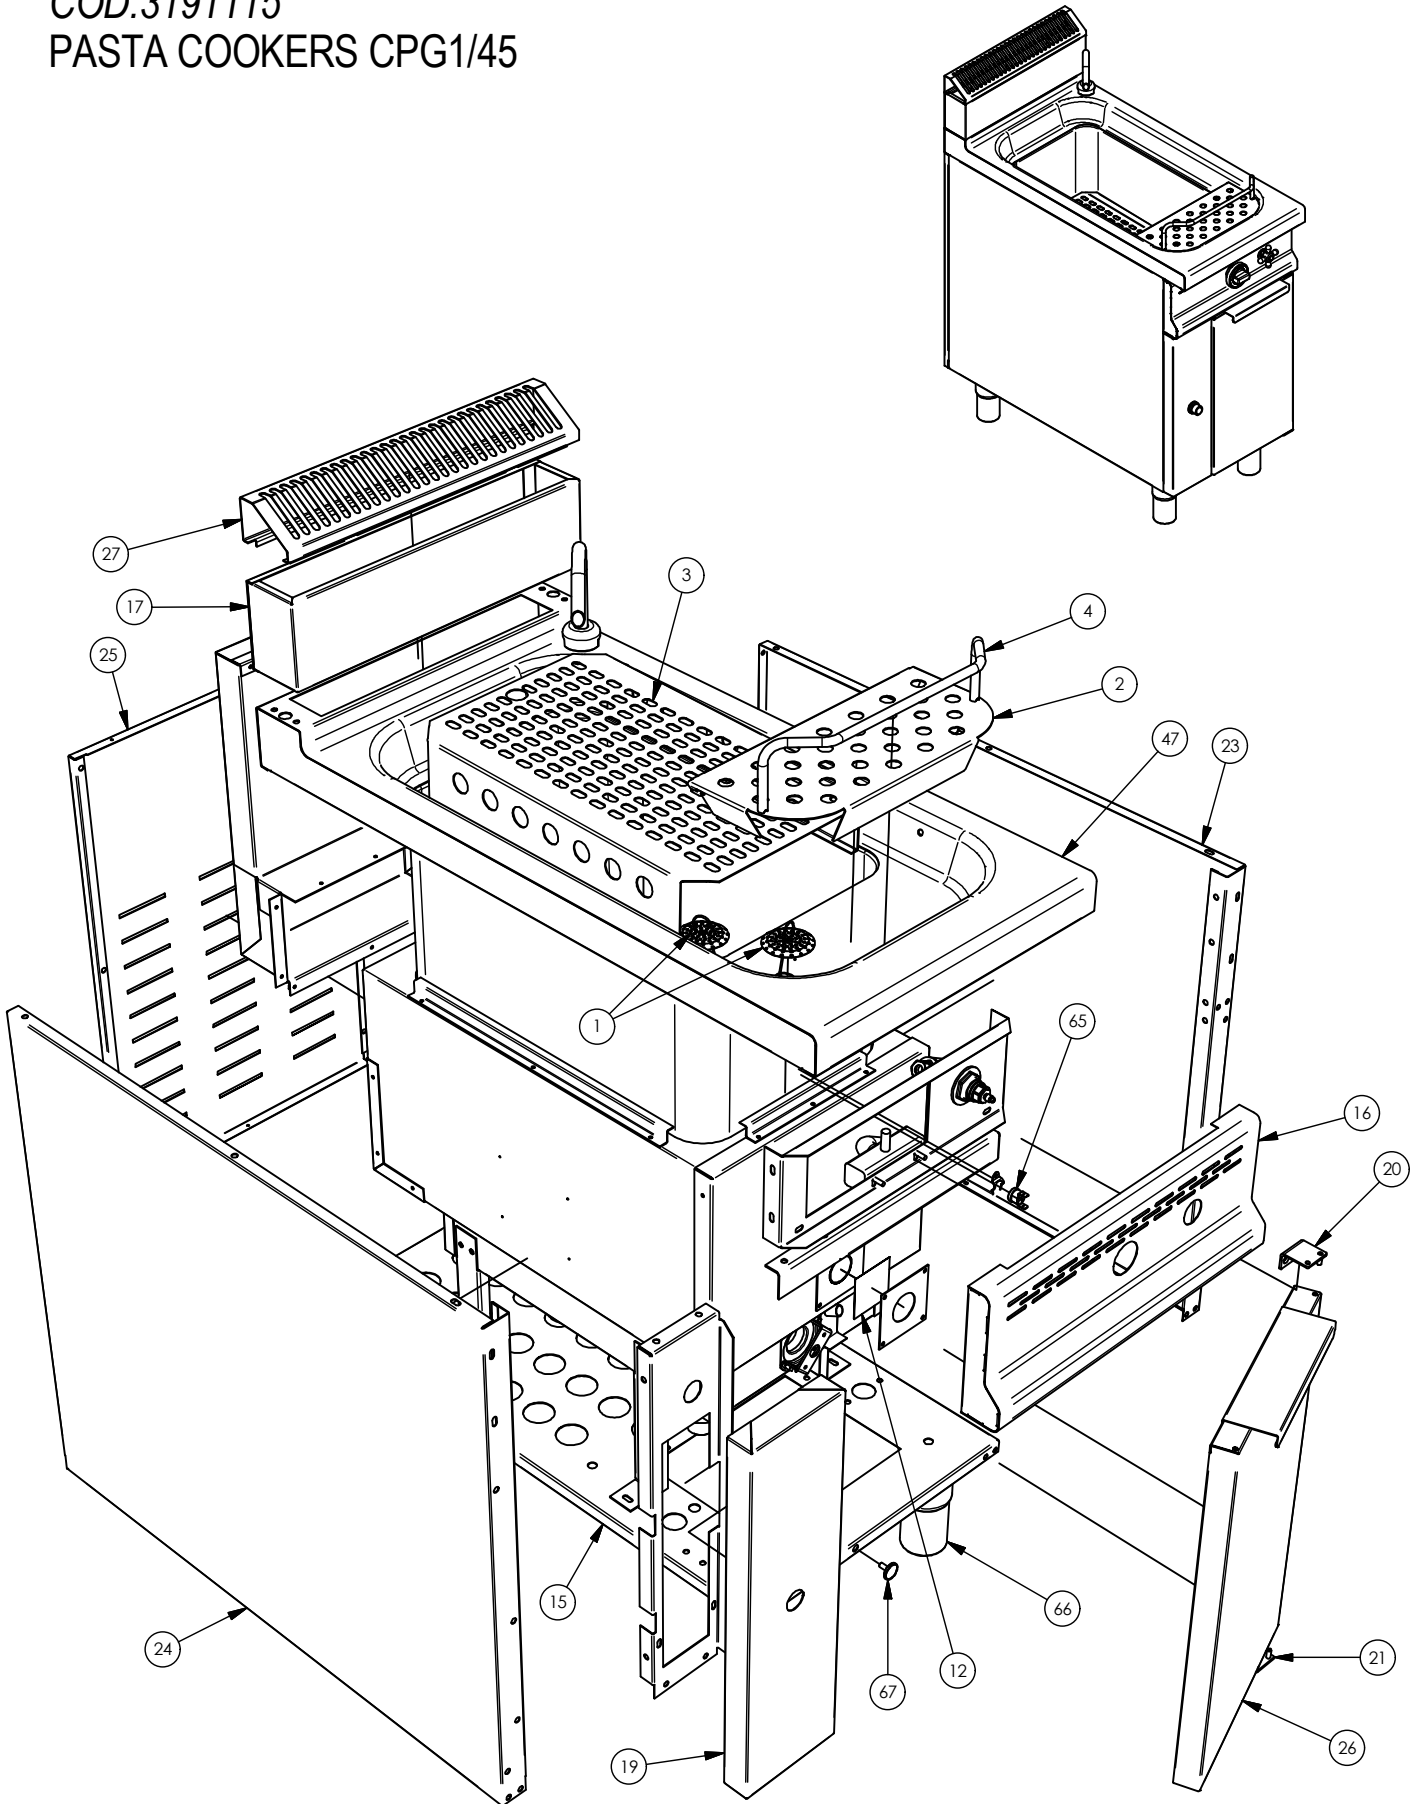

DRAWING 3003

COD.3191115

PASTA COOKERS CPG1/45

DRAWING 3003

WATER GROUP CPG1/45

DRAWING 3003

GAS GROUP CPG1/45

1	4005101	DRAIN COVER	36	829791	3 PARTS G.1 M/F SLEEVE
2	4005115	TOP DRAINER GRILL	37	829805	NIPLES G1/2 / D10
3	4005119	STAINLESS STEEL GRID	38	829871	G.1 EXTENSION
4	4005131	ROLLOVER BAR FOR BASKET	39	829959	G.1 M/F ELBOW
5	841091	BURNER PASTA COOKER S.90	40	829981	T JUNCTION
6	863941	PILOT METHANE ORIFICE	41	830113	G.1 M/F SLEEVE
6	863956	PILOT GPL ORIFICE	42	830155	GAS CAP 1/2"
7	863961	BICONE PILOT ORIFICE	43	830801	CLAMP FOR PIPE 32-44
8	863979	PILOT BURNER	44	830811	CLAMP FOR PIPE 38-50
9	863983	PILOT LINE NUT	45	832561	GAS DISTRIBUTOR
10	863985	PIEZO SPARK PLUG NUT	46	832575	BOTTOM GAS DISTRIBUTOR
11	863987	THERM PILOT NUT	47	8333311	TOP BIN
12	857343	PILOT SPY GLASS	48	833471	WATER INLET COCK
13	401493	GAS VALVE KNOB	49	833477	WATER INLET COCK CONNECTION
14	401673	WATER INLET KNOB	50	833481	WATER TAP FLANGE
15	4100211	LOWER HOOR	51	835133	NUT D10 FOR GAS VALVE
16	4105159	FRONT PANEL	52	835301	GAS TAP 21S
17	4302402	EXHAUST GRATE EXTENSION	53	835113	NUT D6 FOR GAS VALVE
18	4305011	PROTECTION FLANGE	54	835121	BICONE D6 FOR GAS VALVE
19	4502531	LEFT PANEL	55	835313	GAS COLLECTOR NUT D10
20	4551111	TOP DOOR HINGE	56	835321	GAS COLLECTOR BICONE D10
21	455115	BOTTOM DOOR HINGE	57	835313	GAS COLLECTOR NUT D10
22	4597001	DRAIN HOSE	58	835317	GAS TAP FITTING
23	4709311	PANEL RIGHT SIDE	59	835321	GAS COLLECTOR BICONE D10
24	4709315	PANEL LEFT SIDE	60	835325	BICONE D10 FOR GAS VALVE
25	4721151	REAR PANEL	61	835893	IGNITION CABLE
26	4900501	FRONT DOOR	62	835915	PIEZO SPARK PLUG
27	5305703	EXHAUST GRATE	63	835925	SWITCHING TO BATTERY
28	816961	INOX FLEX PIPE 7786-0700	64	837273	THERMOCOUPLE CM.85
29	816981	INOX FLEX PIPE 7786-1200	65	843767	SAFETY THERMOSTAT
30	8171551	PILOT TUBE D6	66	844378	STAINLESS STEEL FOOT
31	8171631	BURNER TUBE D10	67	844706	DOOR MAGNET
32	8171681	GAS DISTRIBUTOR TUBE D16	68	844781	PROTECTION PIPE EXHAUST
33	829390	GPL BURNER INJECTOR	69	852491	PRESSURE TUBE SCREW M4
33	8293999	METHANE BURNER INJECTOR	70	862831	NUT D16
34	829421	ORIFICE ELBOW FITTING	71	862837	BICONE D16
35	829740	OUTLET COCK	72	FX-GRP04-0110	SPOUT