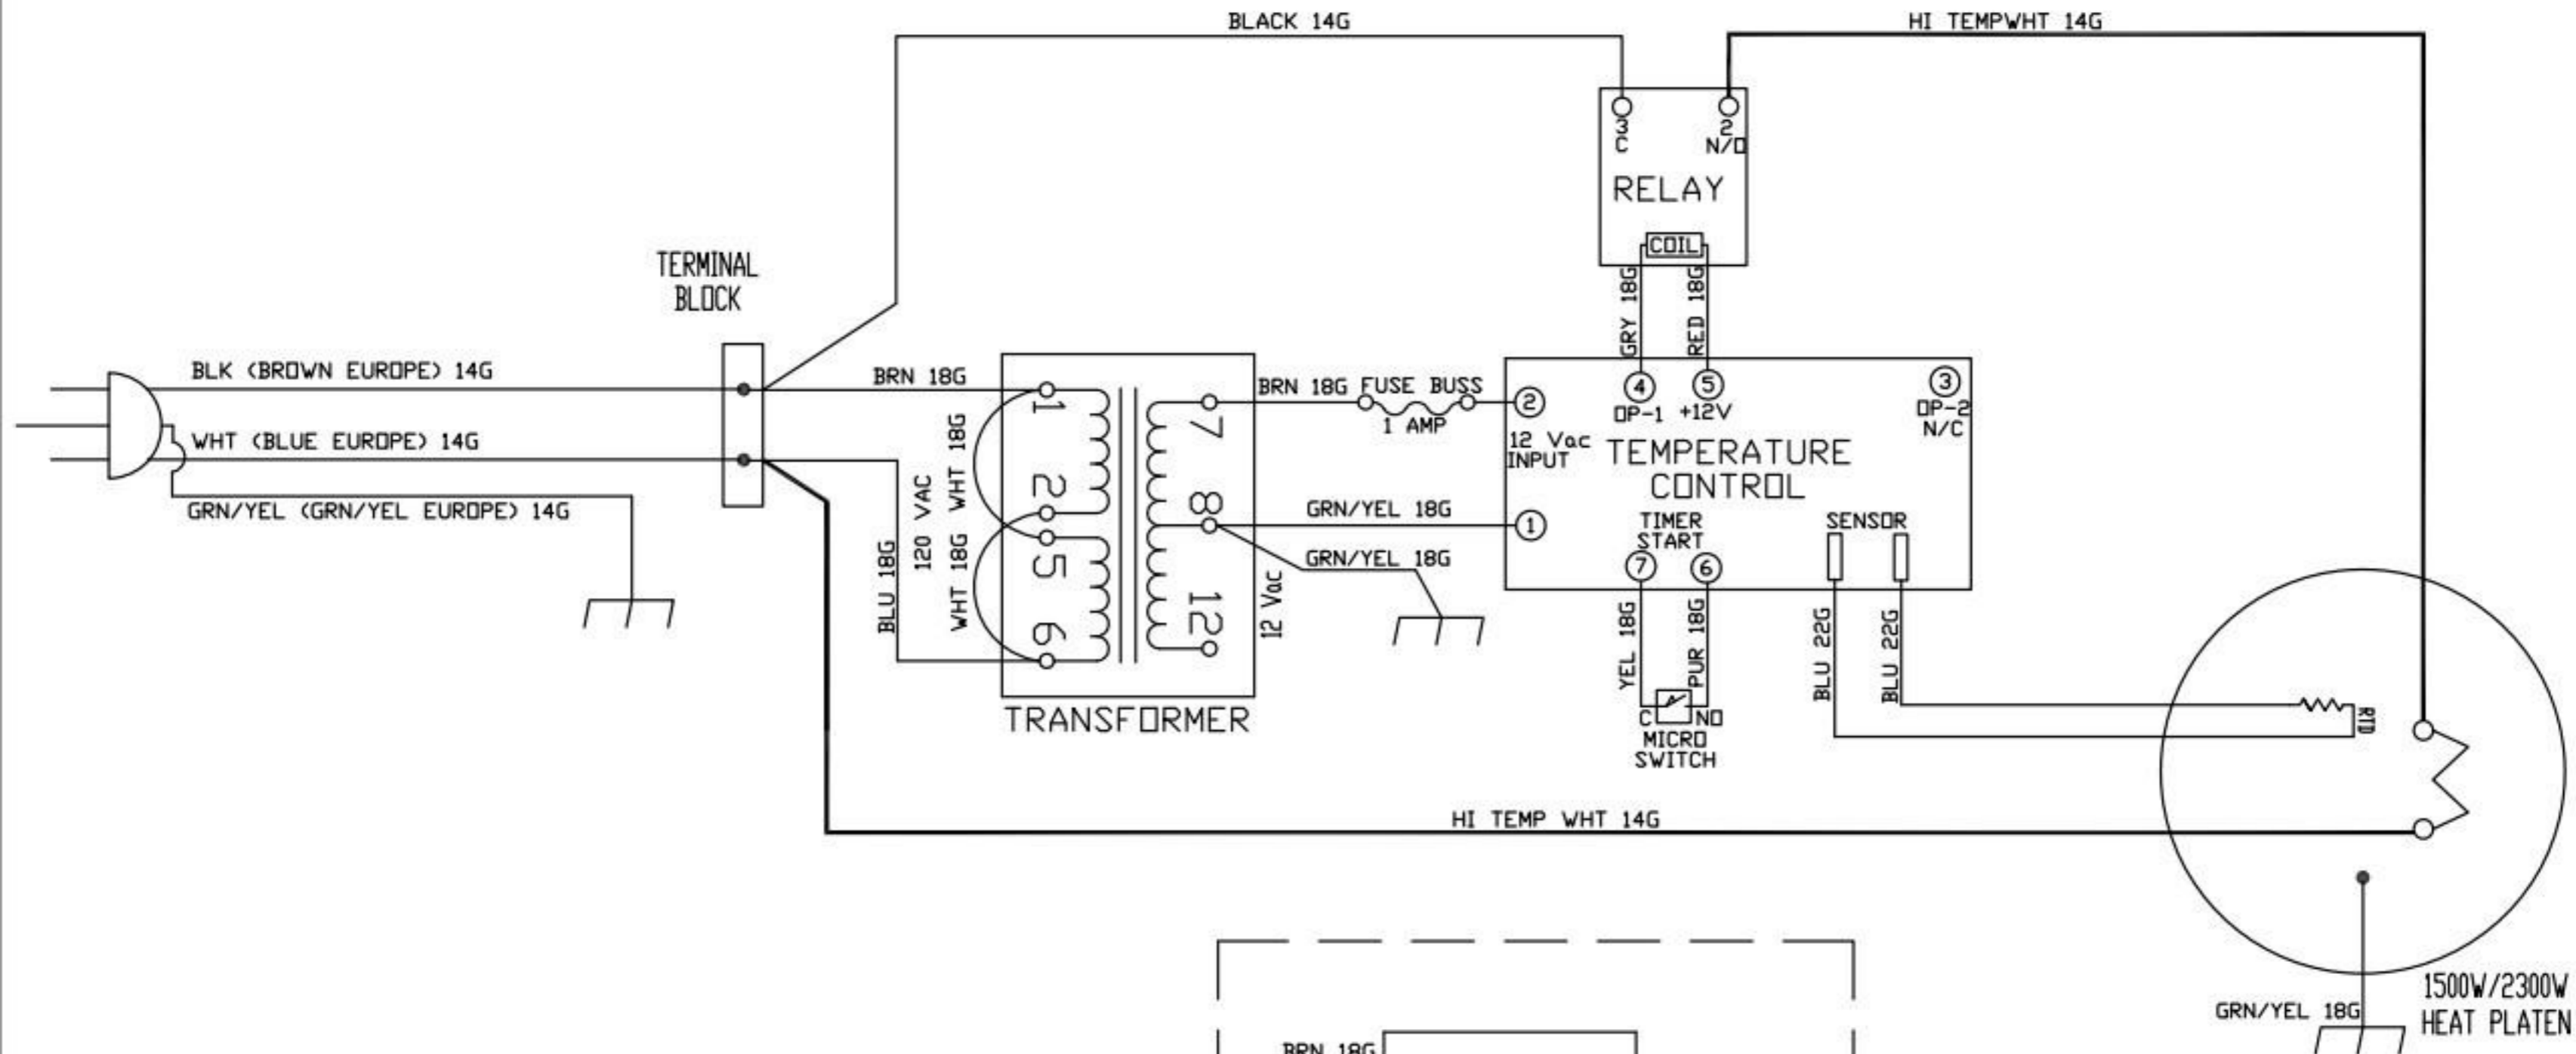

VAC: 120/208/240
 AMPS: 12.5/11.1/6.25
 WATTS: 1500W/2300W/1500W

MASTER COPY
 Date 06/05/14