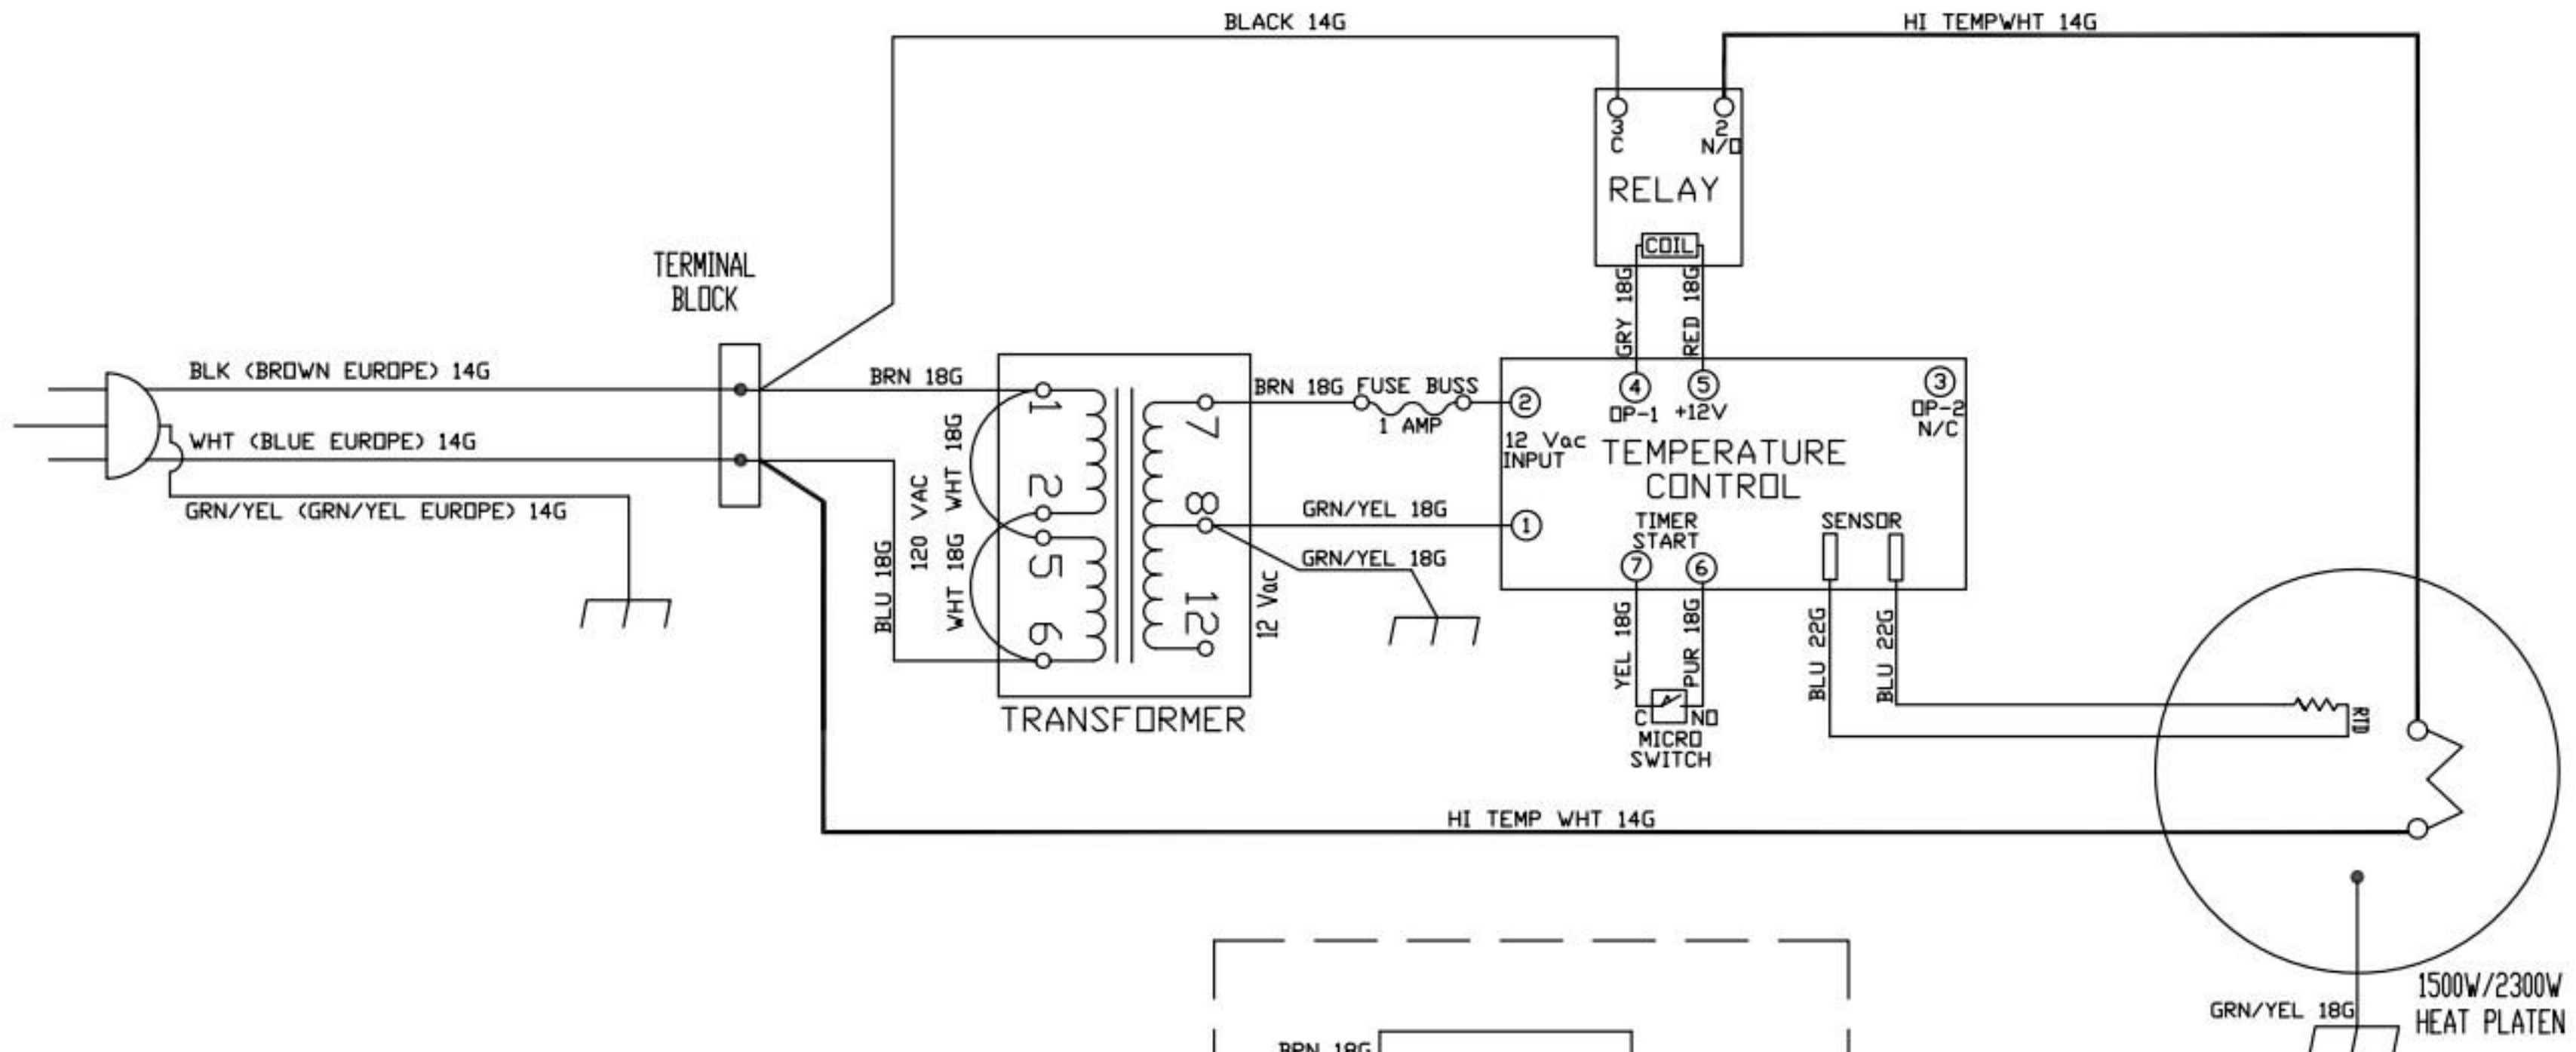

VAC: 120/208/240
AMPS: 12.5/11.1/6.25
WATTS: 1500W/2300W/1500W

MASTER COPY
Date 06/05/14