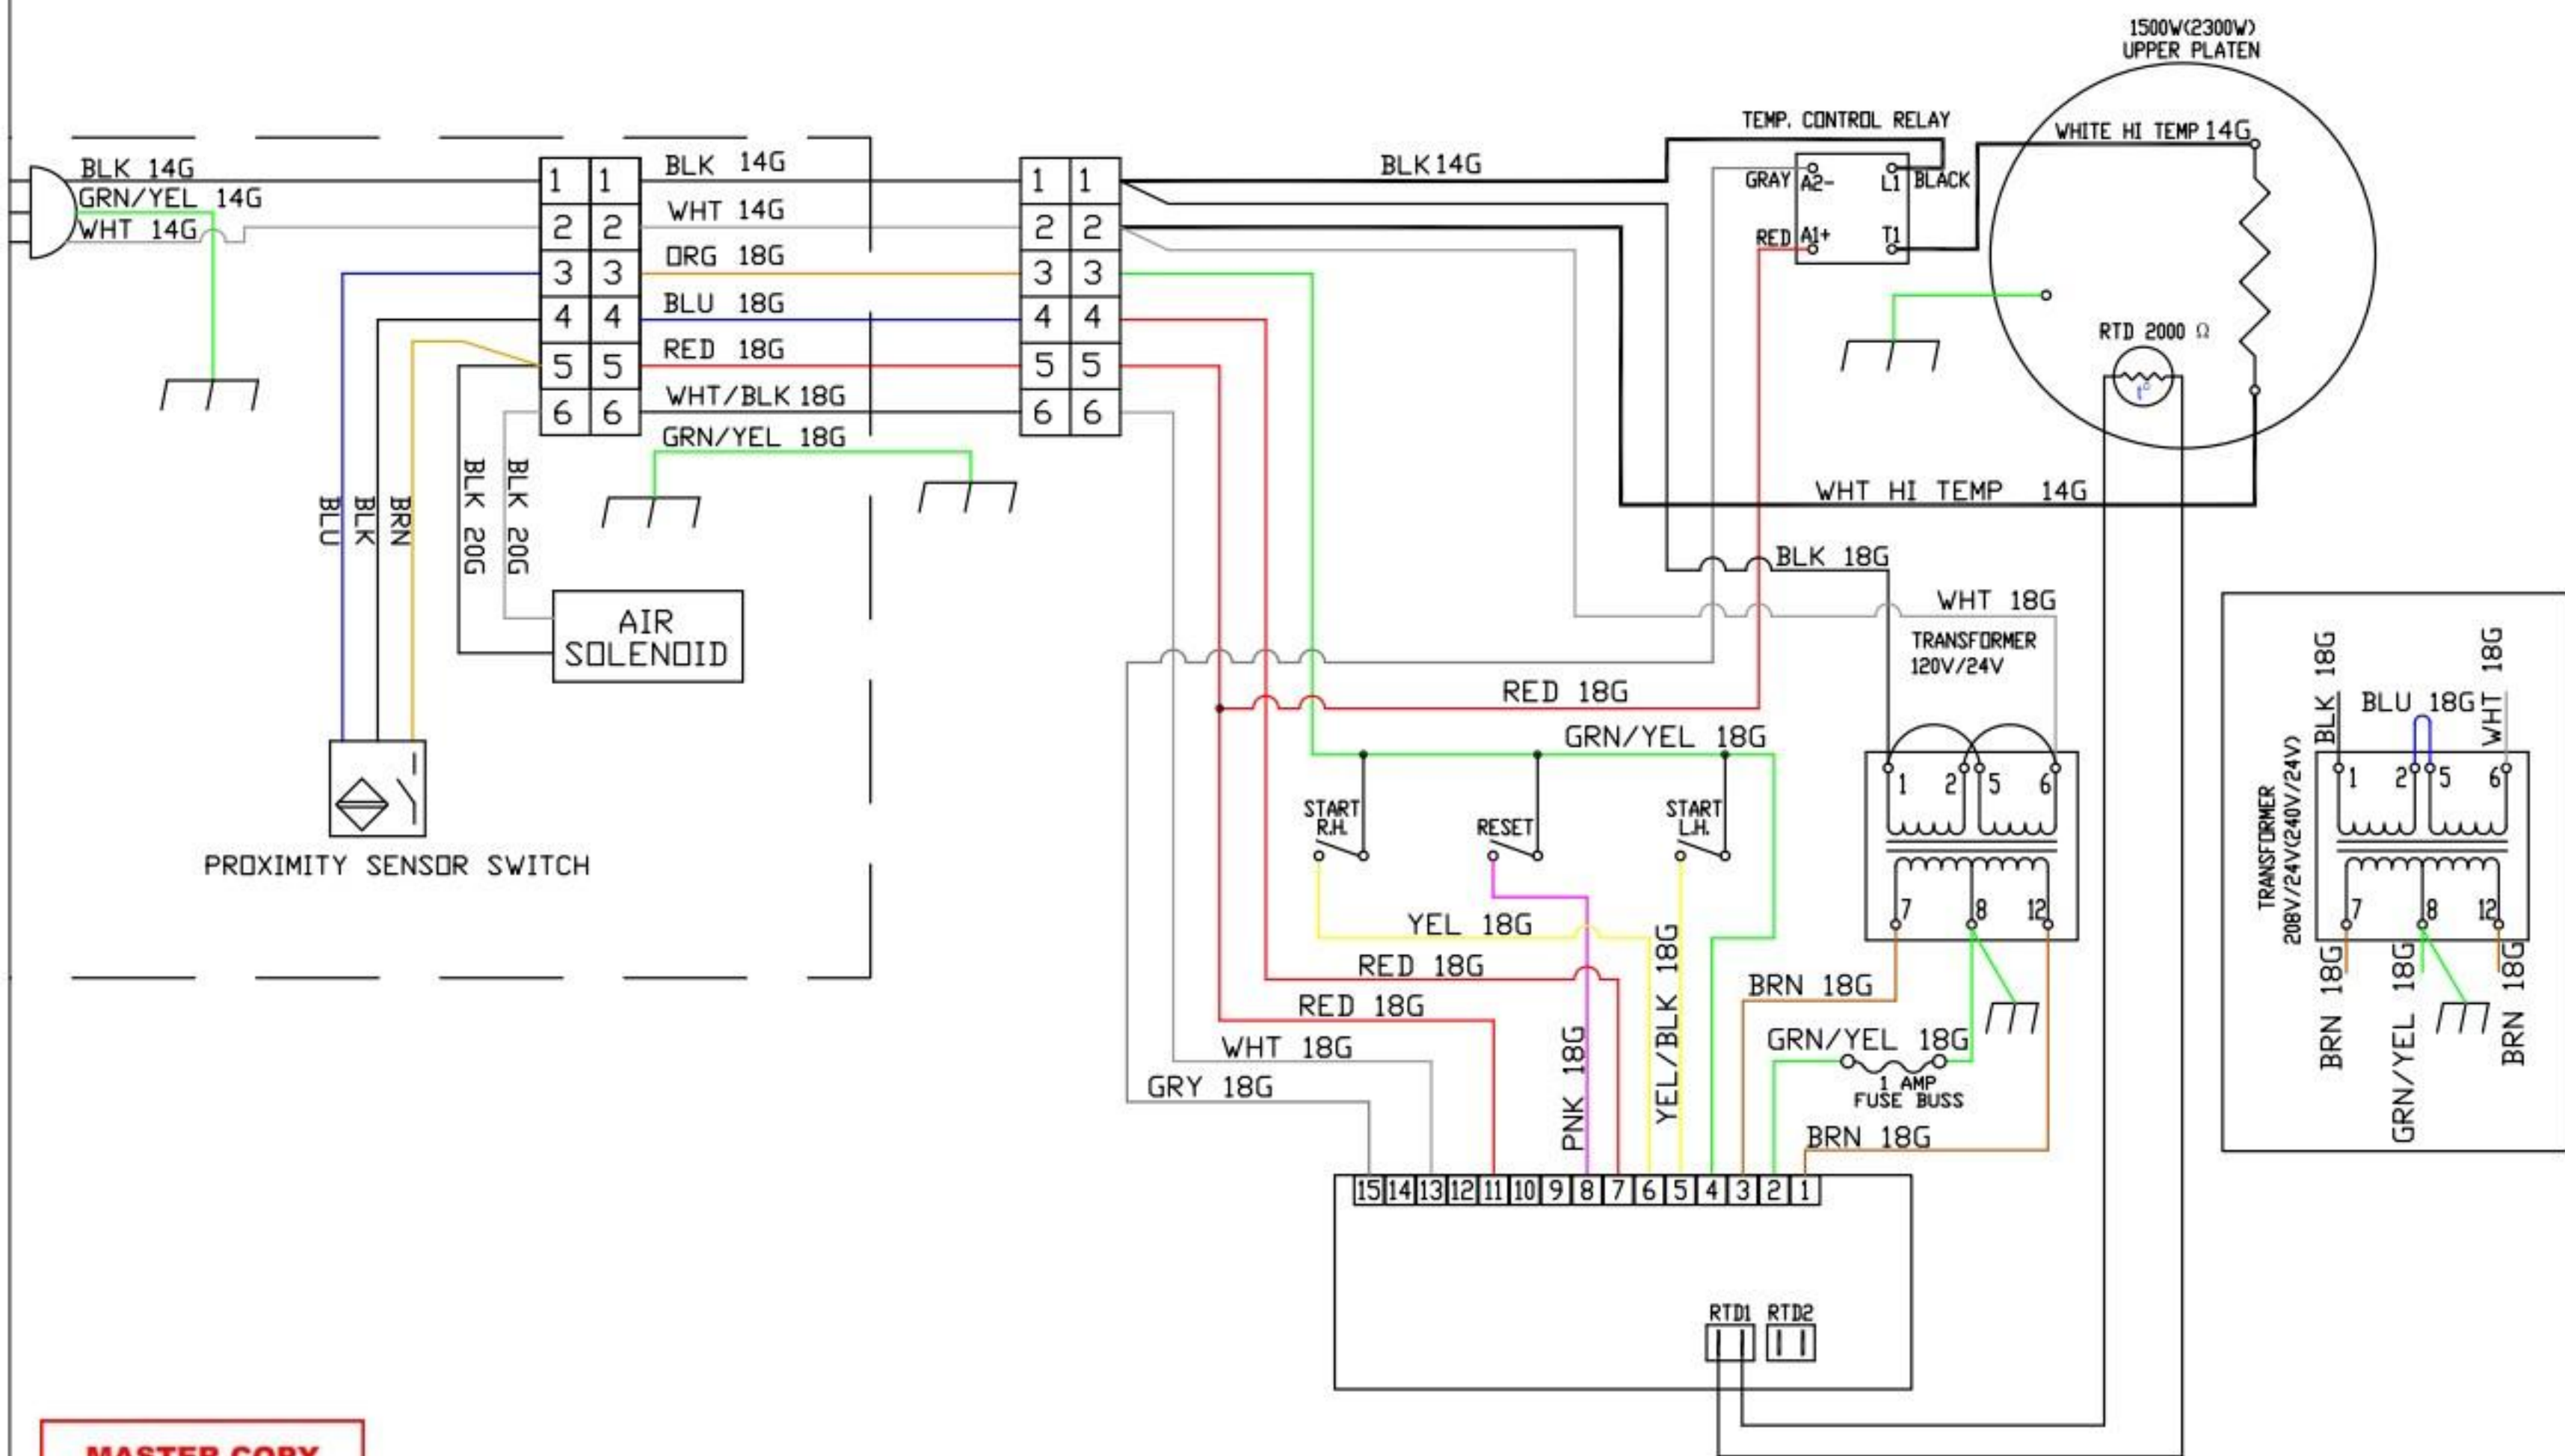

VAC: 120/208/240
AMPS: 12.5/11.05/5.94
WATTS: 1500(2300)(1500)

MASTER COPY
Date 06/04/15