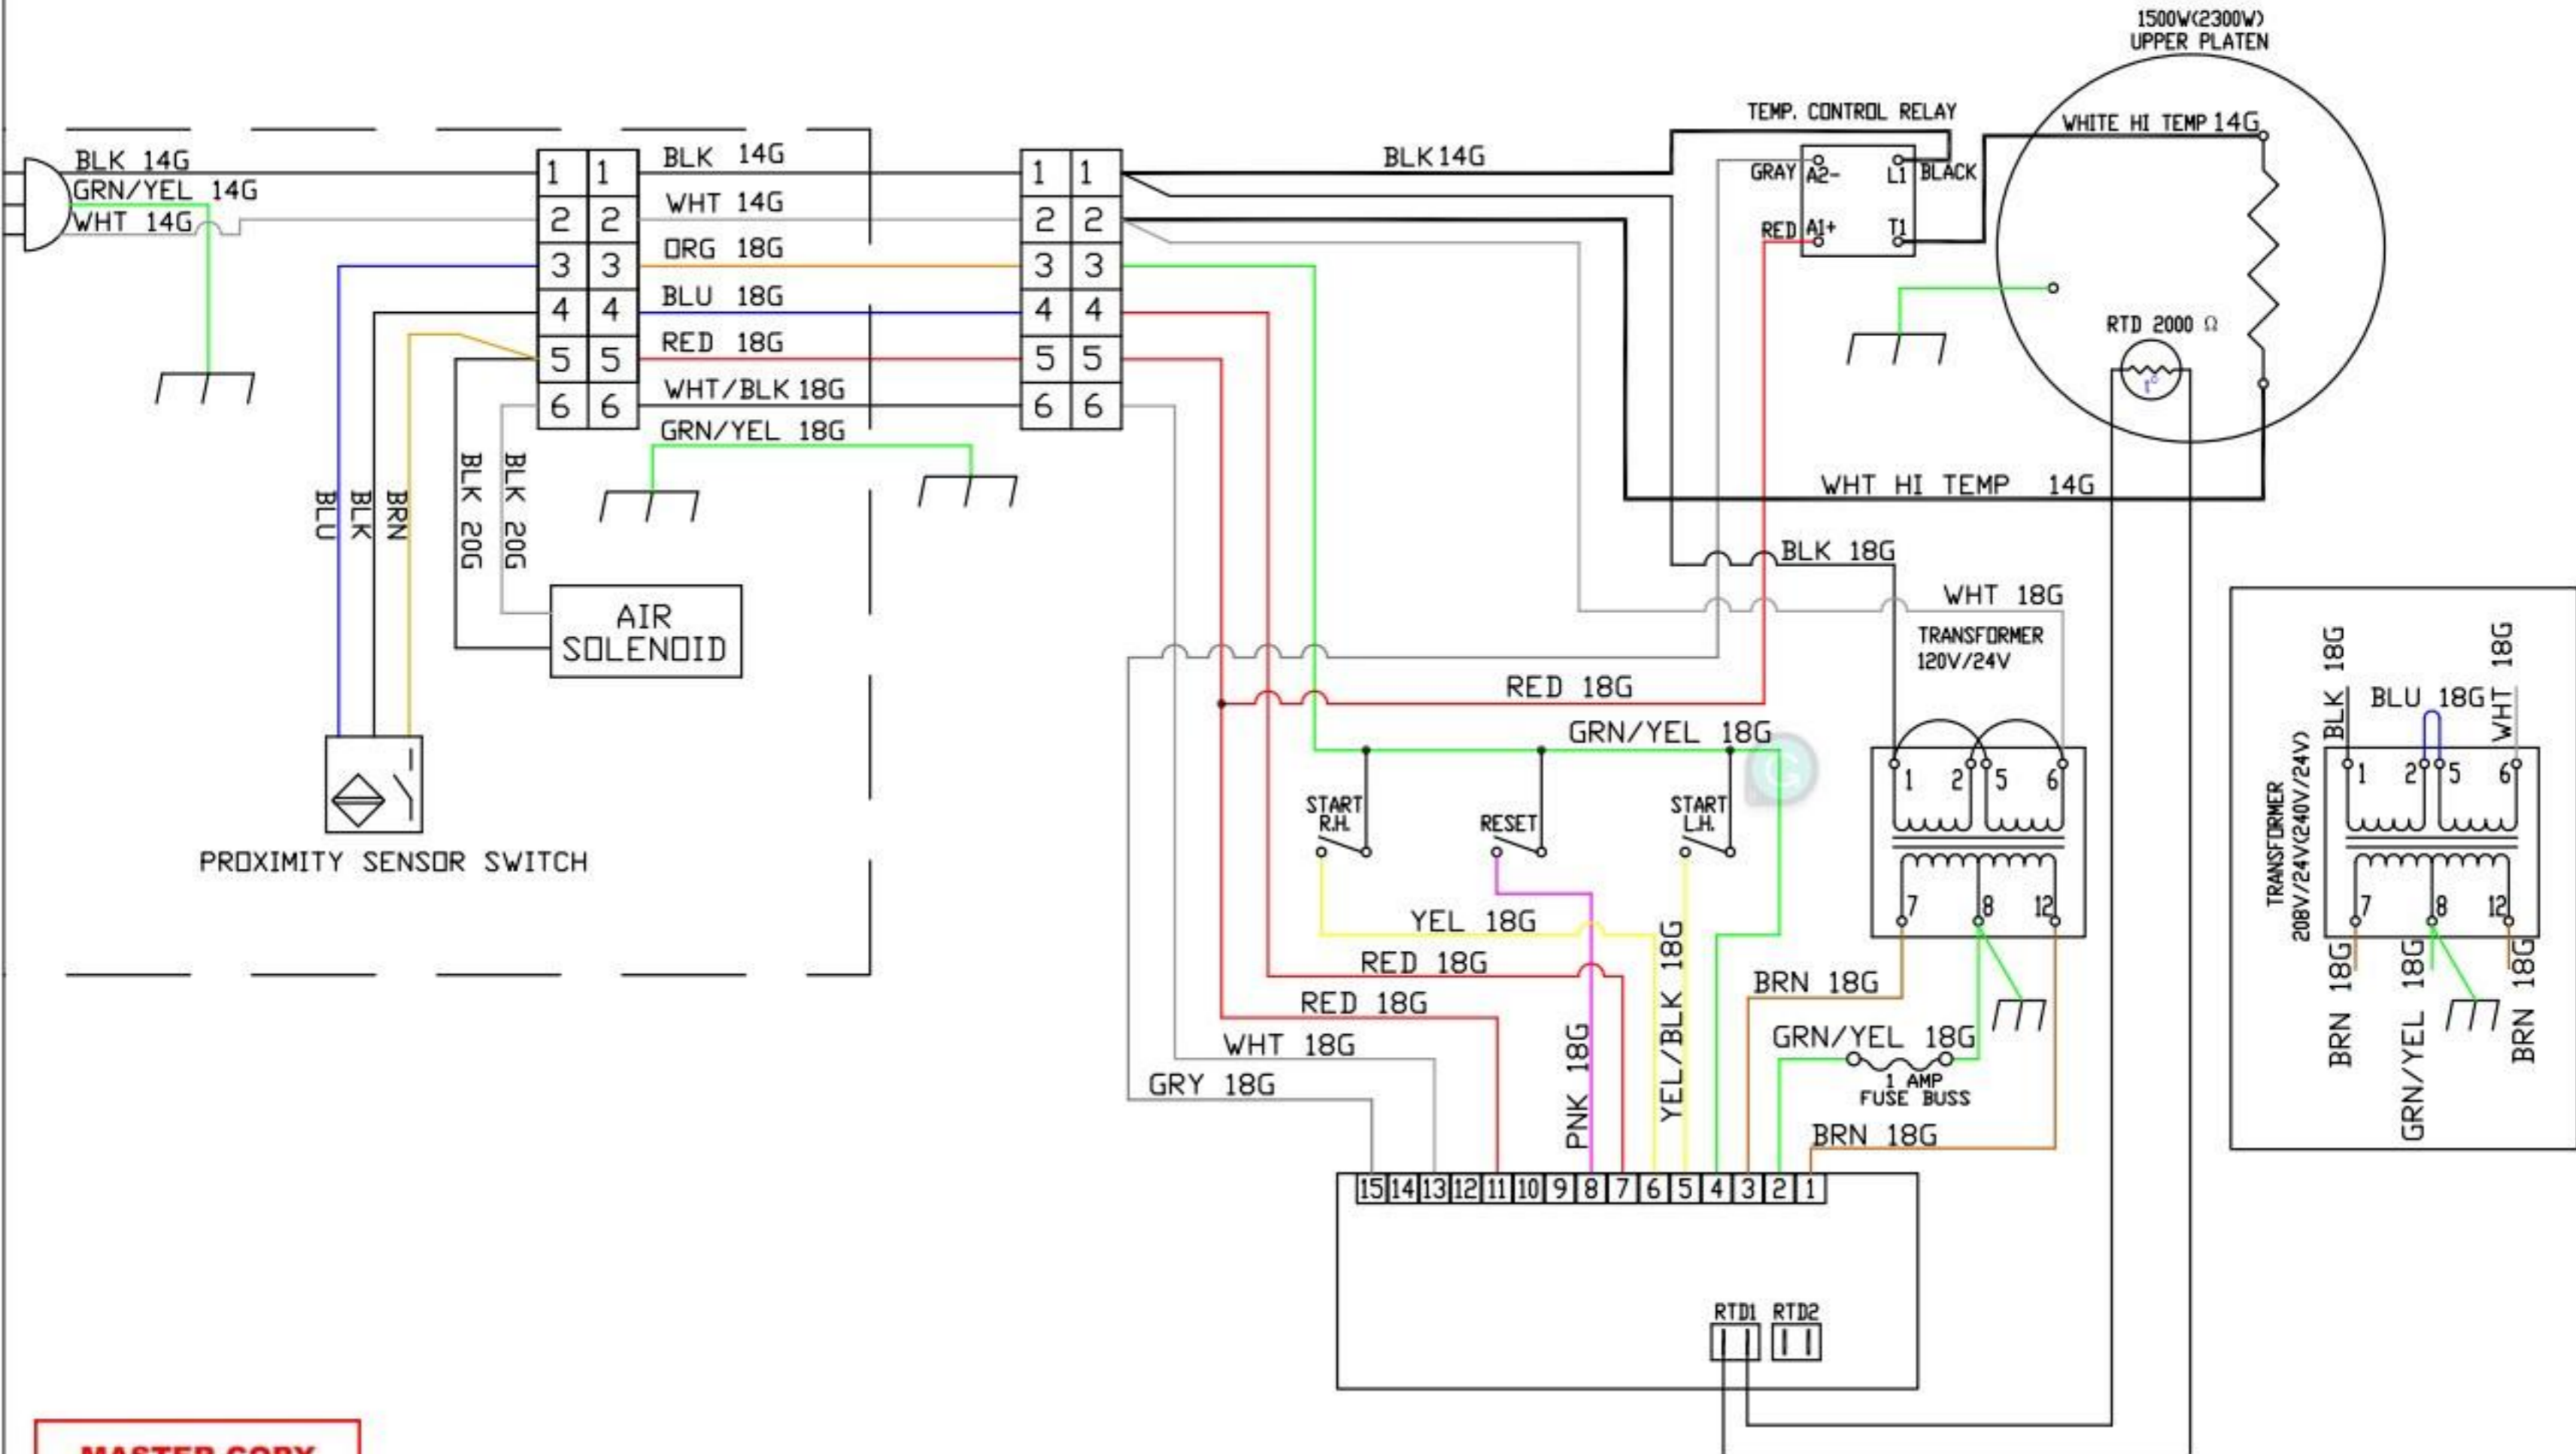

VAC: 120/208/240
AMPS: 12.5/11.05/5.94
WATTS: 1500(2300)(1500)

DP1300 WIRE DIAGRAM

MASTER COPY
Date 06/04/15

WDDP1300 RD 30116 2935 071015

VAC: 120/208/240
 AMPS: 12.5/11.05/5.94
 WATTS: 1500(2300)(1500)

MASTER COPY
 Date 06/04/15