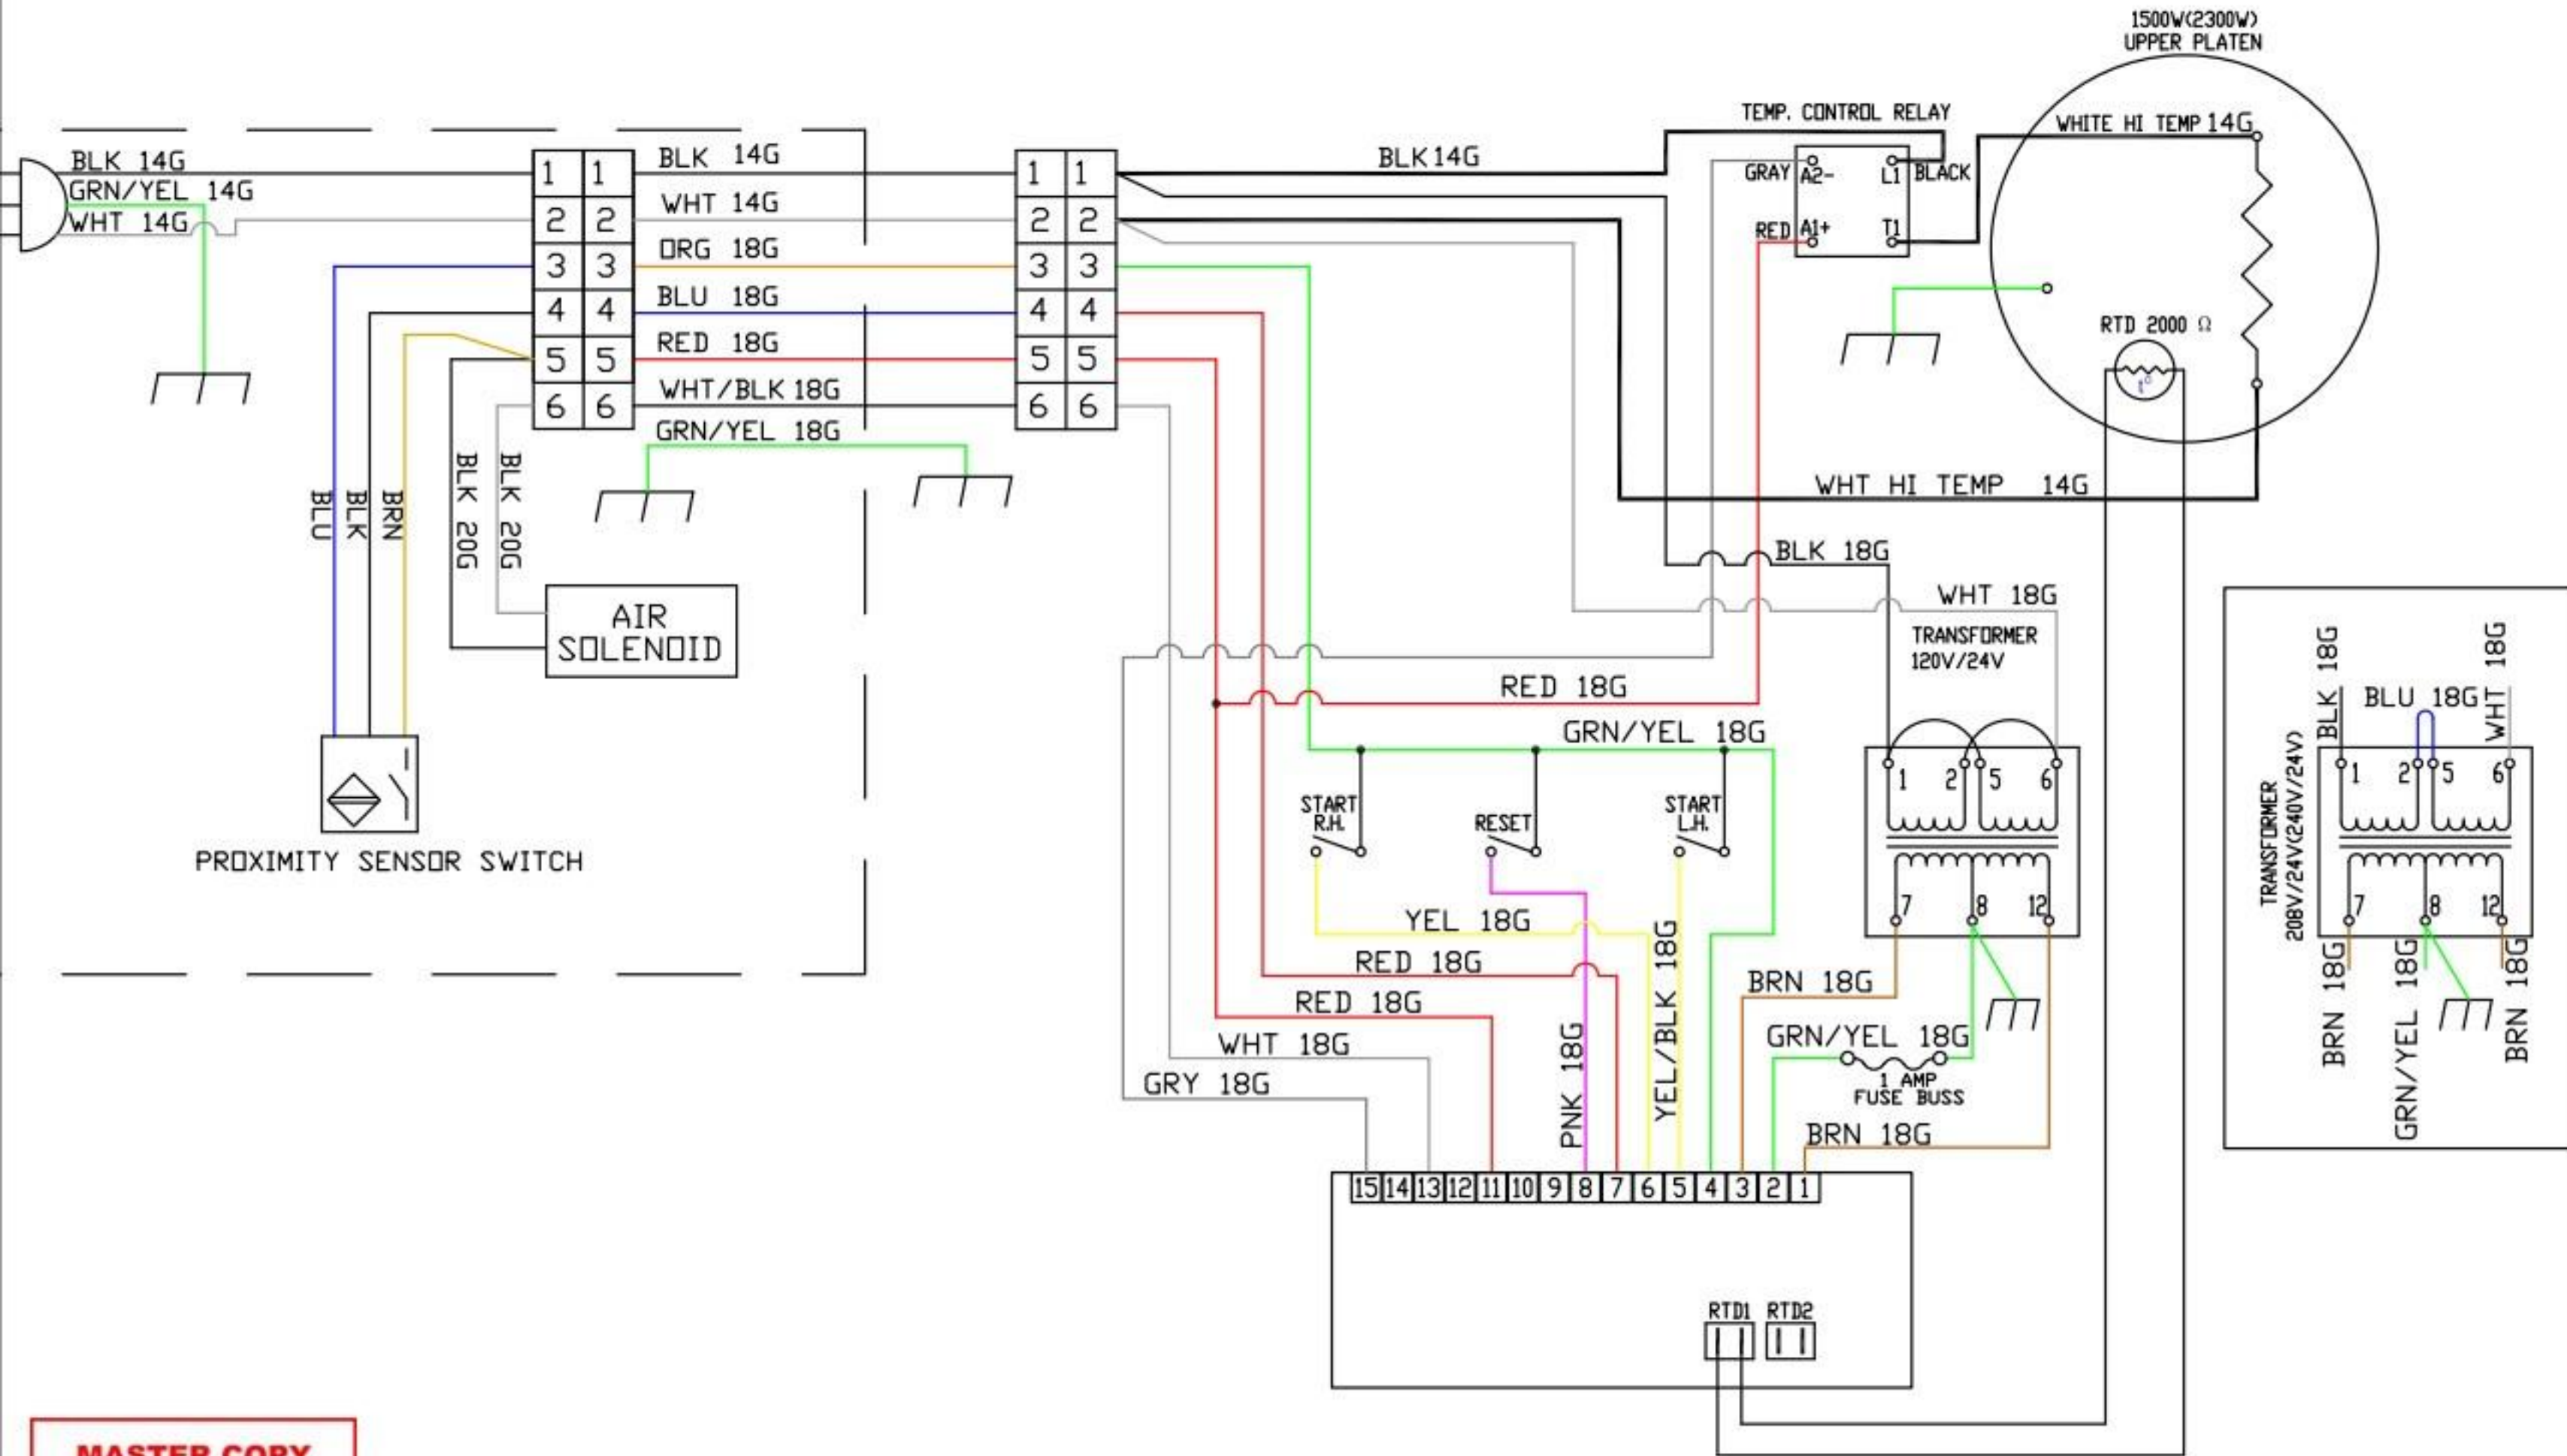

VAC: 120/208/240
AMPS: 12.5/11.05/5.94
WATTS: 1500(2300)(1500)

DP1300 WIRE DIAGRAM

MASTER COPY
Date 06/04/15

WDDP1300 RD 30116 2935 071015

VAC: 120/208/240
 AMPS: 12.5/11.05/5.94
 WATTS: 1500(2300)(1500)

MASTER COPY
 Date 06/04/15