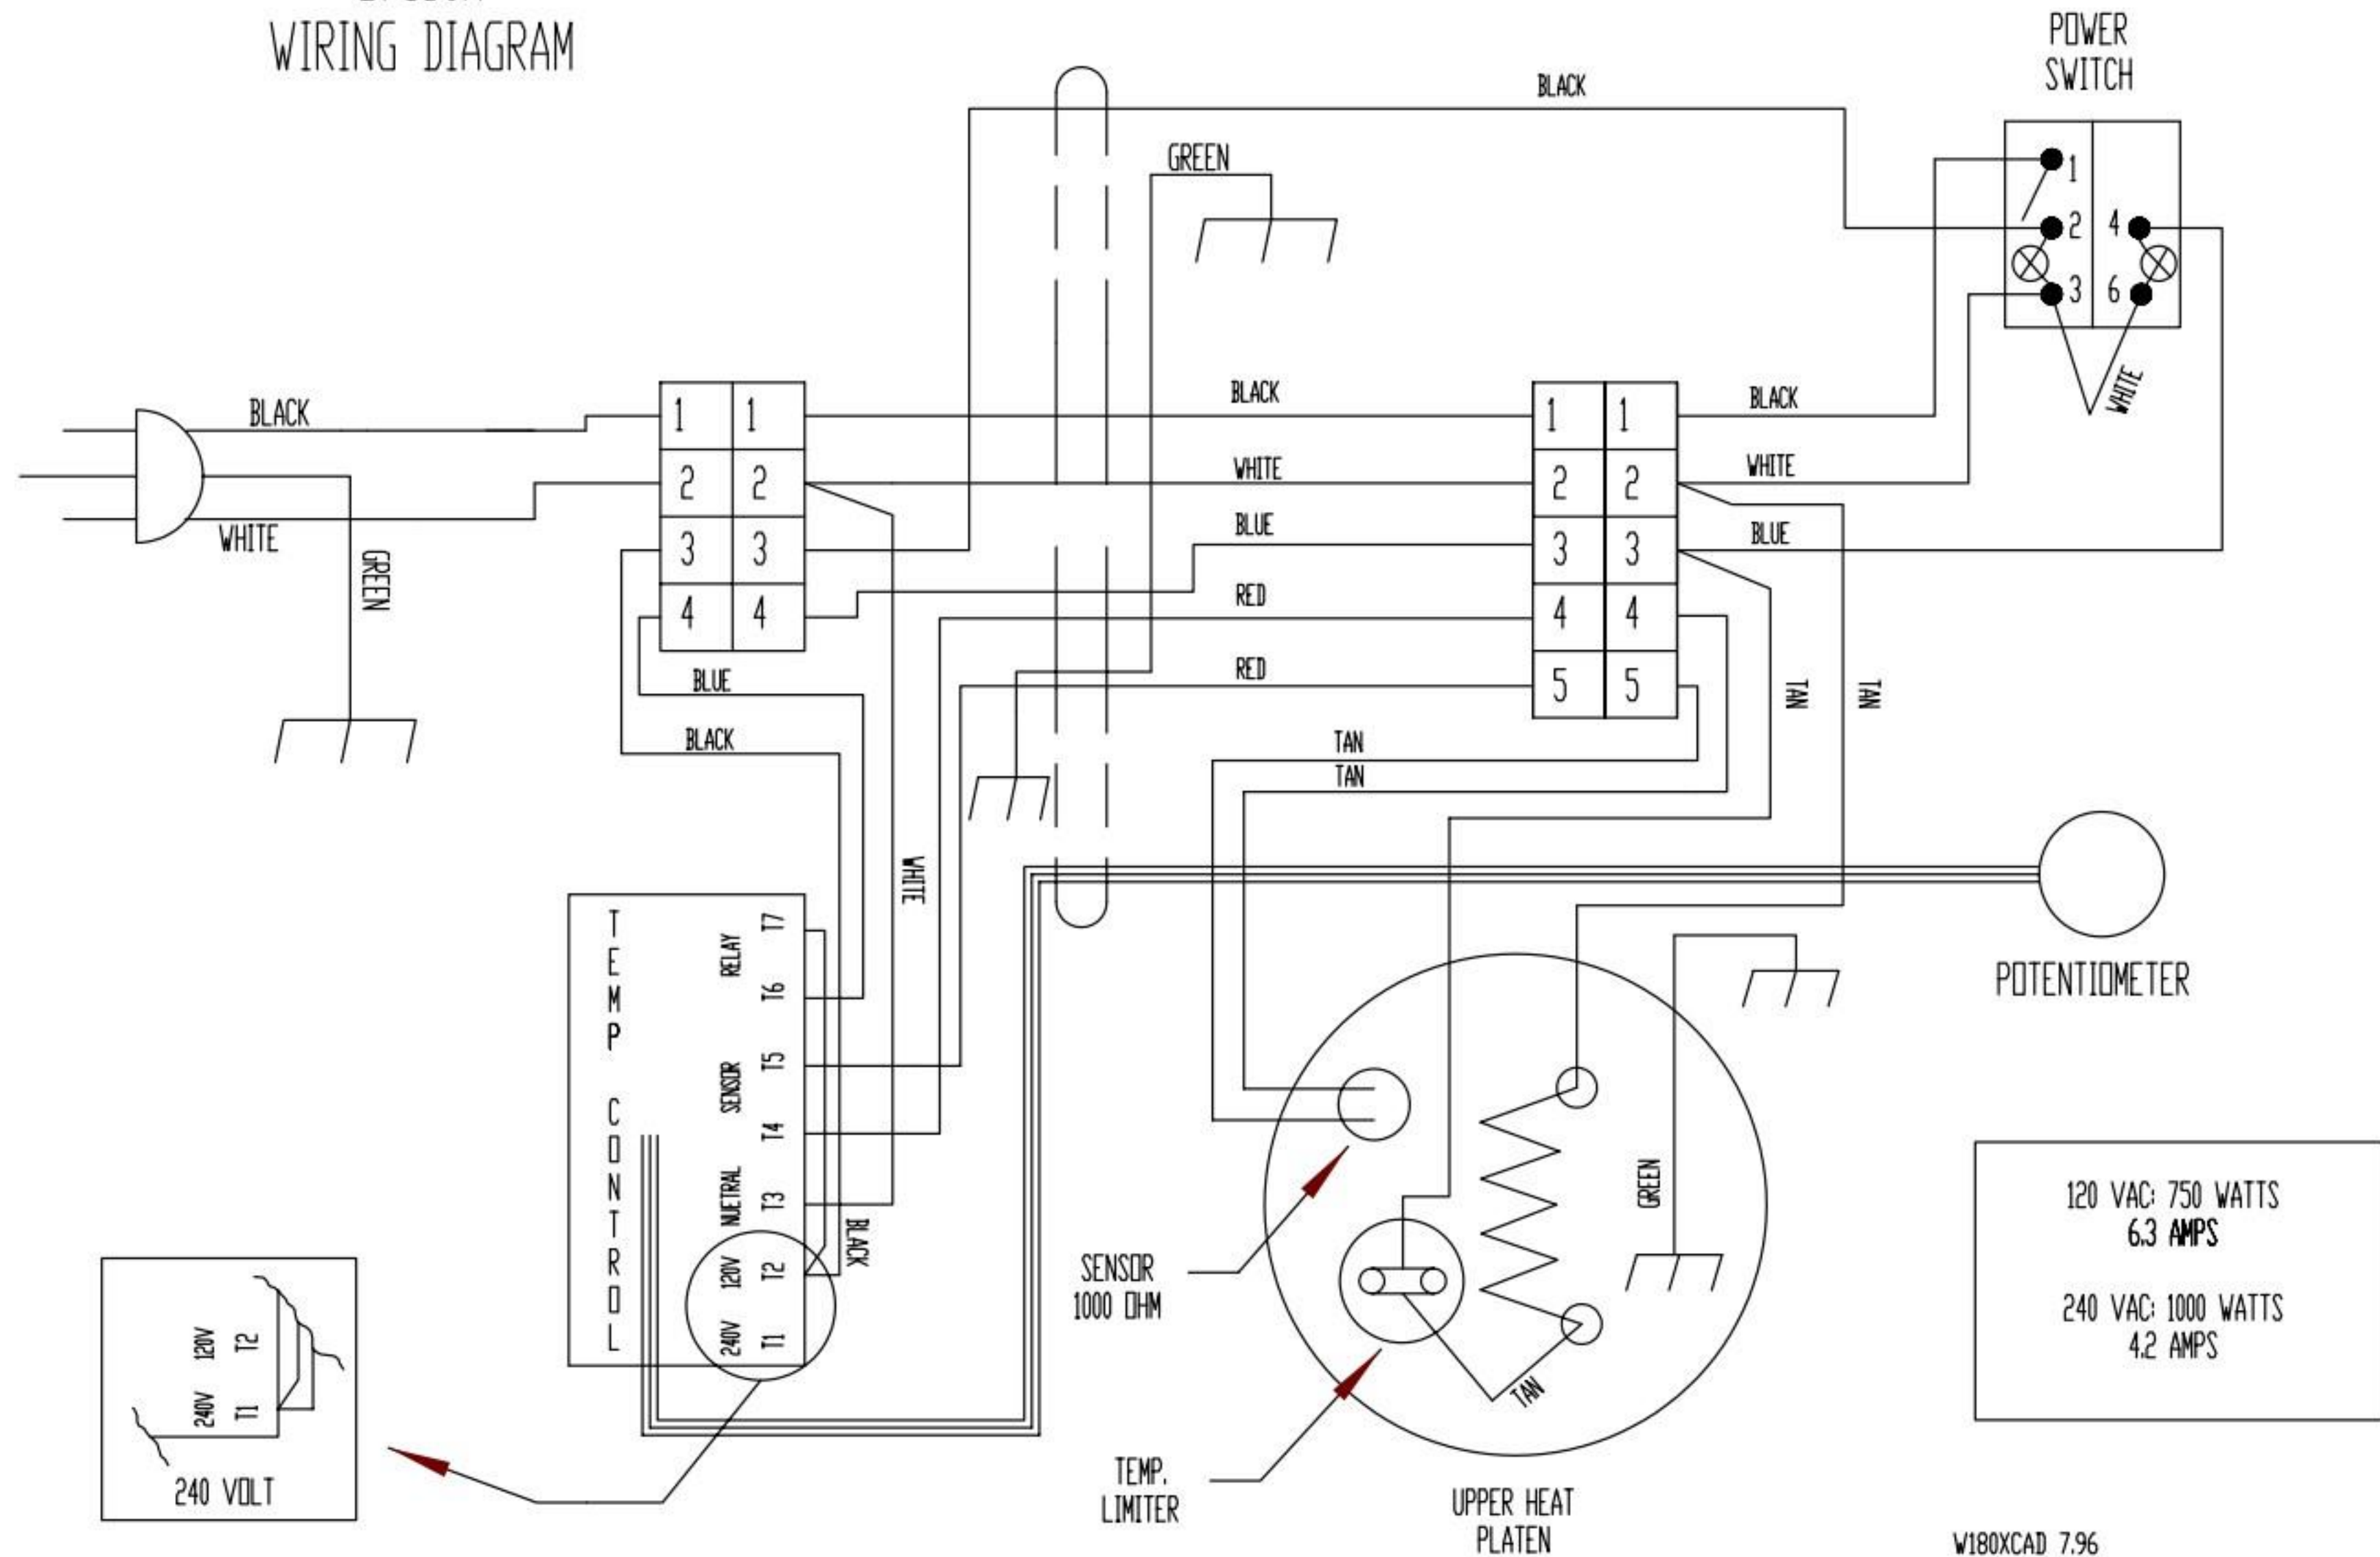

# DP180X WIRING DIAGRAM

120 VAC: 750 WATTS  
6.3 AMPS

240 VAC: 1000 WATTS  
4.2 AMPS

120 ~ AC, 700 Watts, 6 Amps  
240 ~ AC, 1000 Watts, 4.25 Amps

W180XCAD 7.96