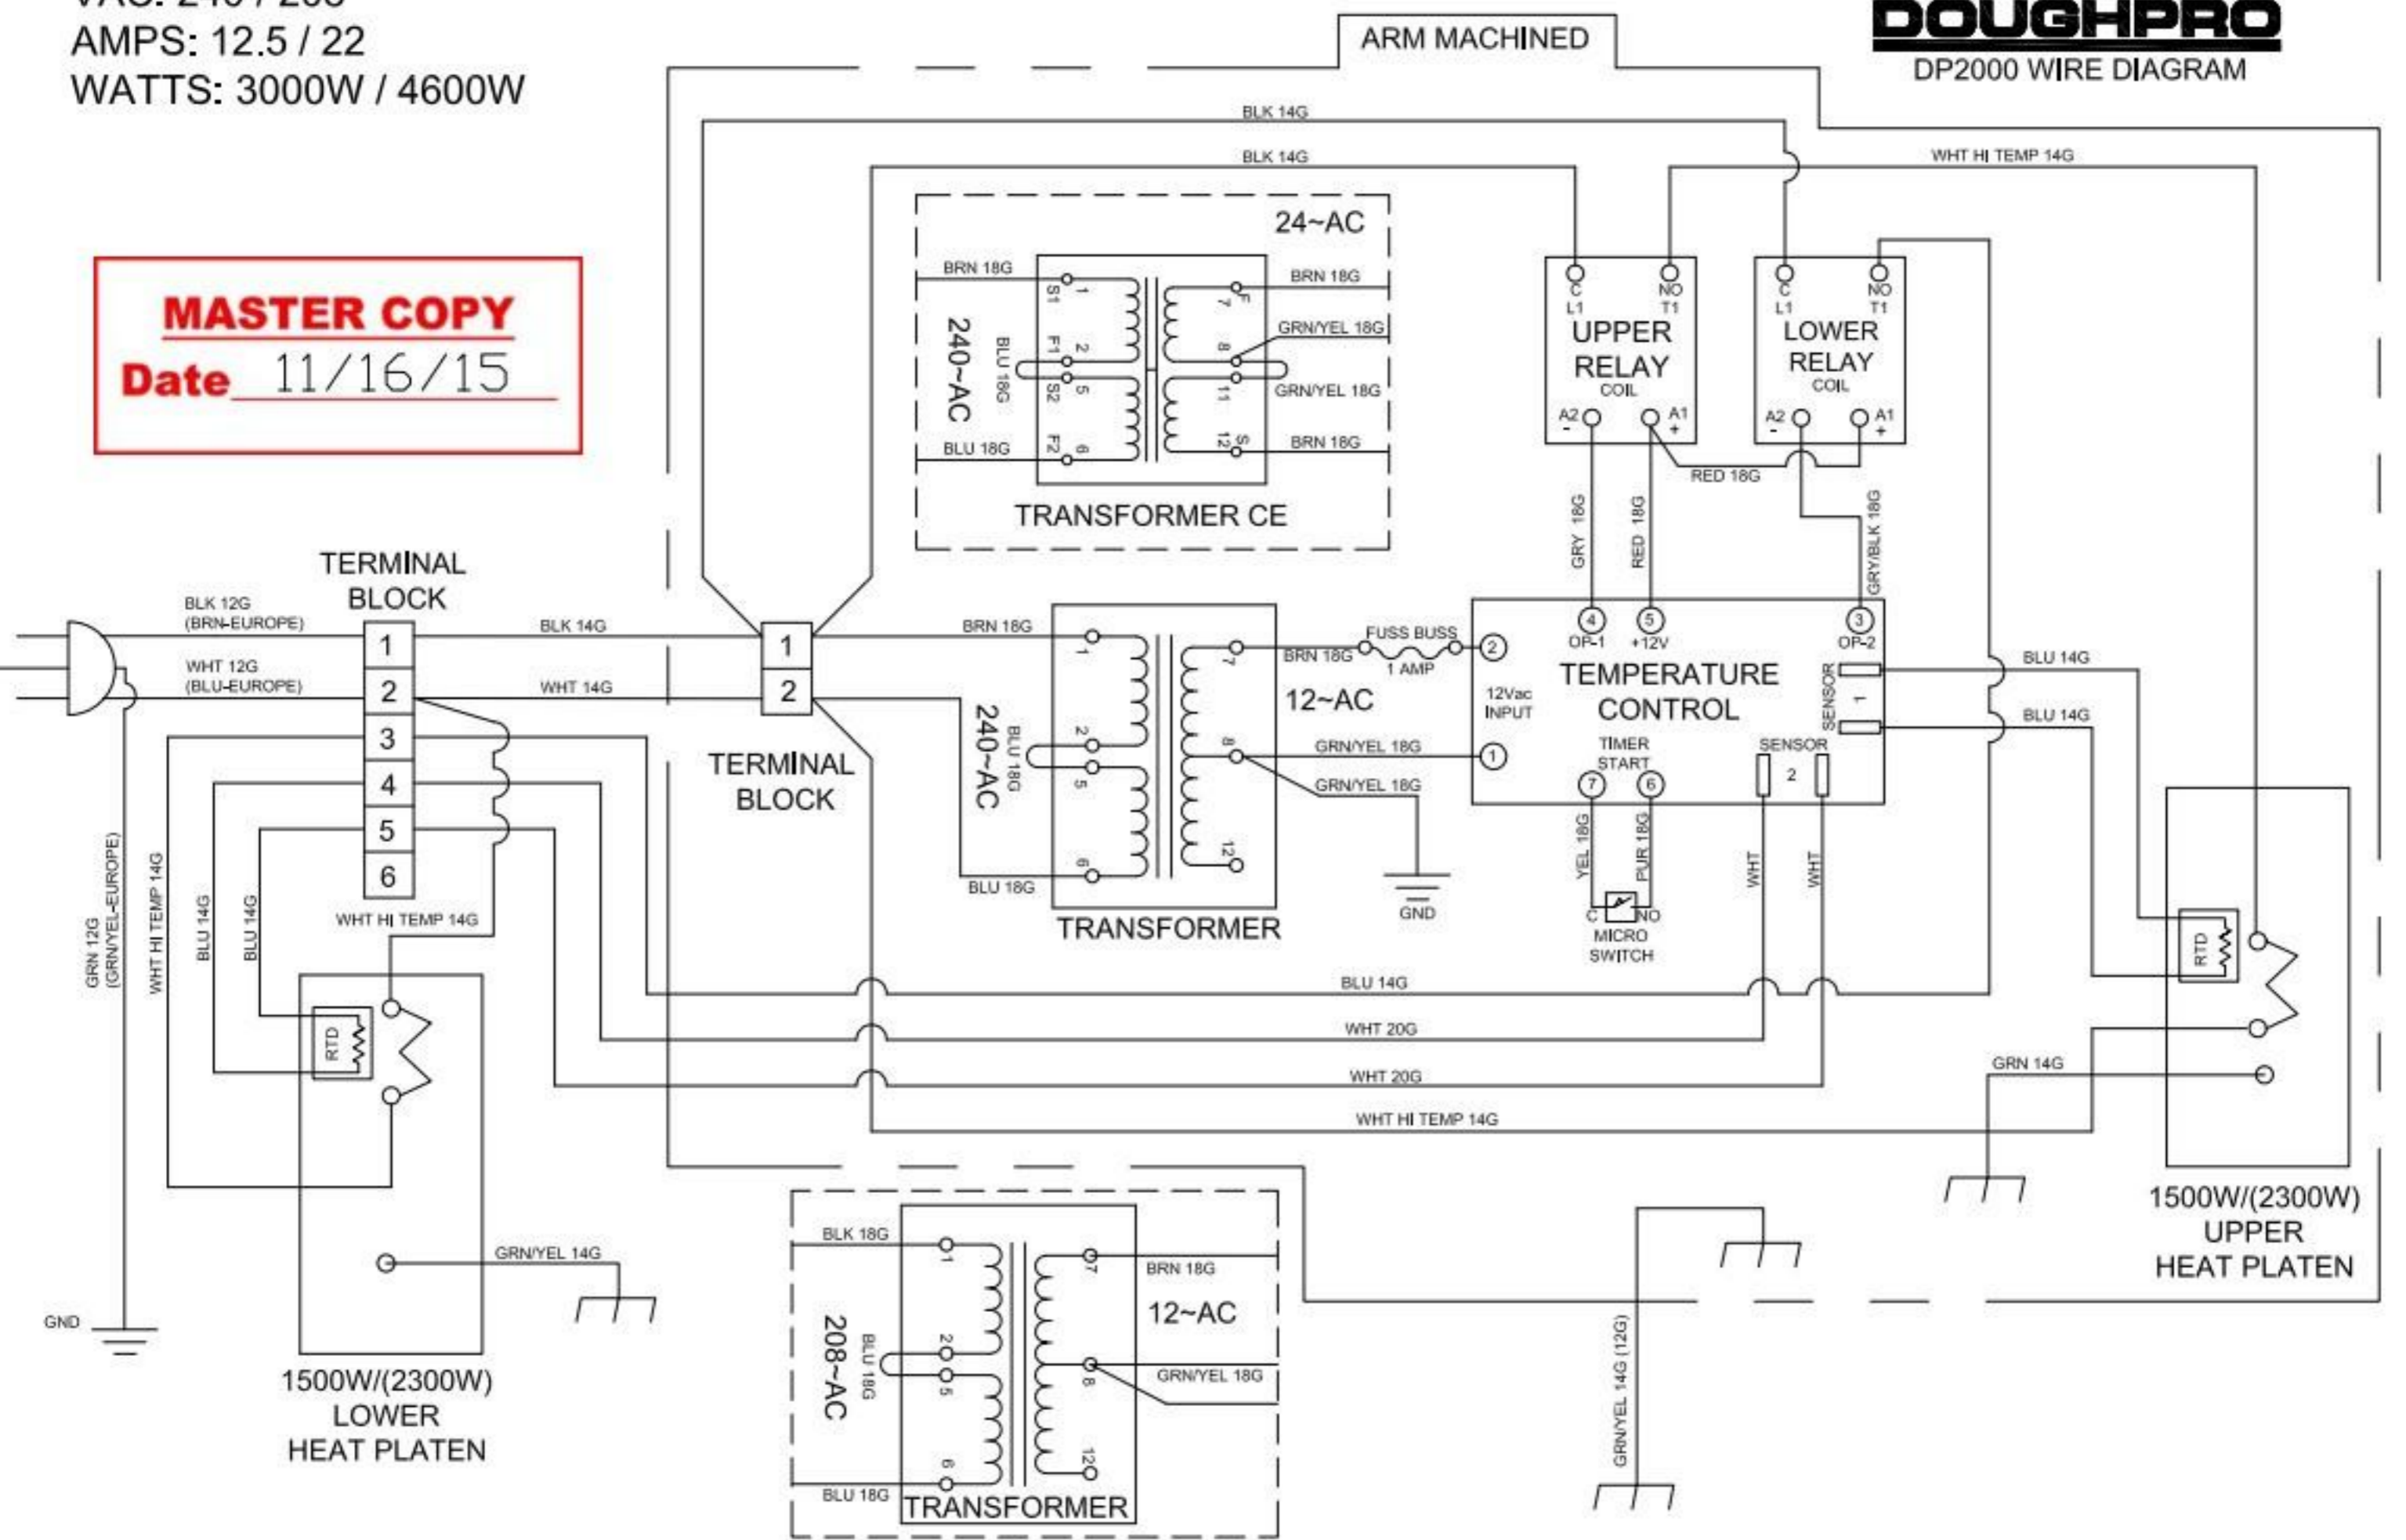

VAC: 240 / 208  
AMPS: 12.5 / 22  
WATTS: 3000W / 4600W

# DOUGHPRO

DP2000 WIRE DIAGRAM

**MASTER COPY**  
Date 11/16/15

ARM MACHINED

BASE MACHINED