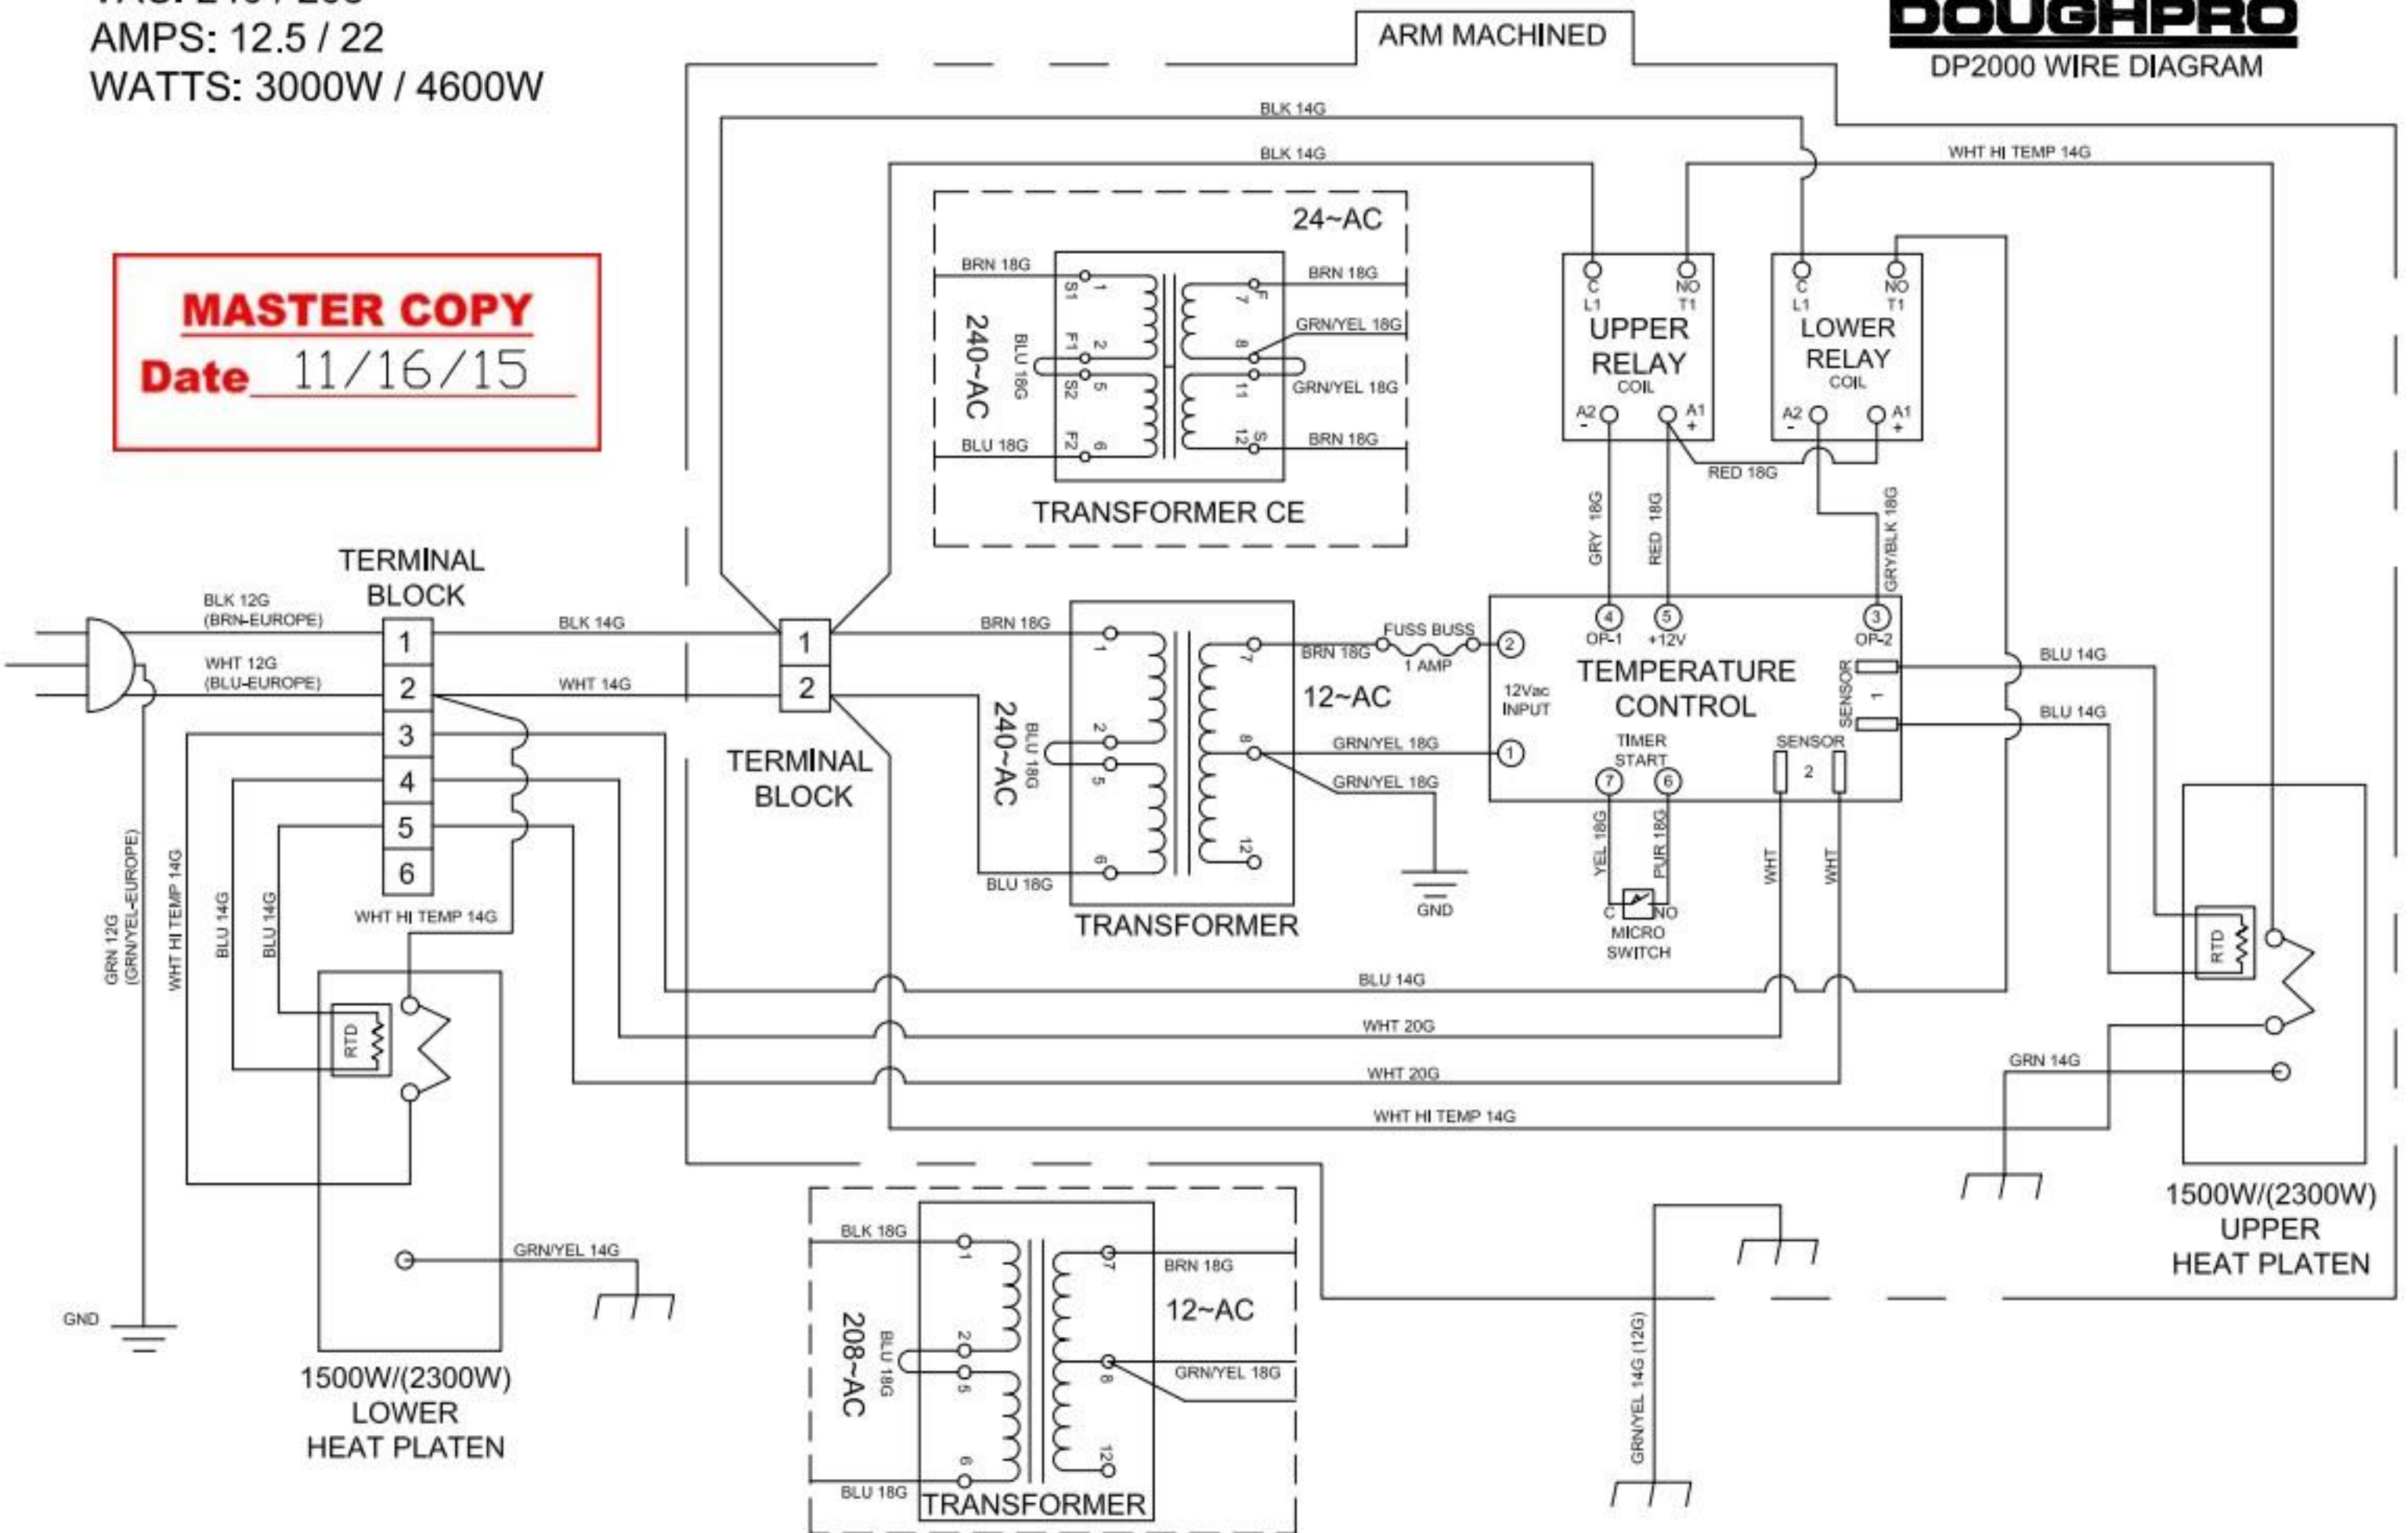

VAC: 240 / 208
AMPS: 12.5 / 22
WATTS: 3000W / 4600W

DOUGHPRO

DP2000 WIRE DIAGRAM

MASTER COPY
Date 11/16/15

BASE MACHINED

WDDP2000 RC 111615