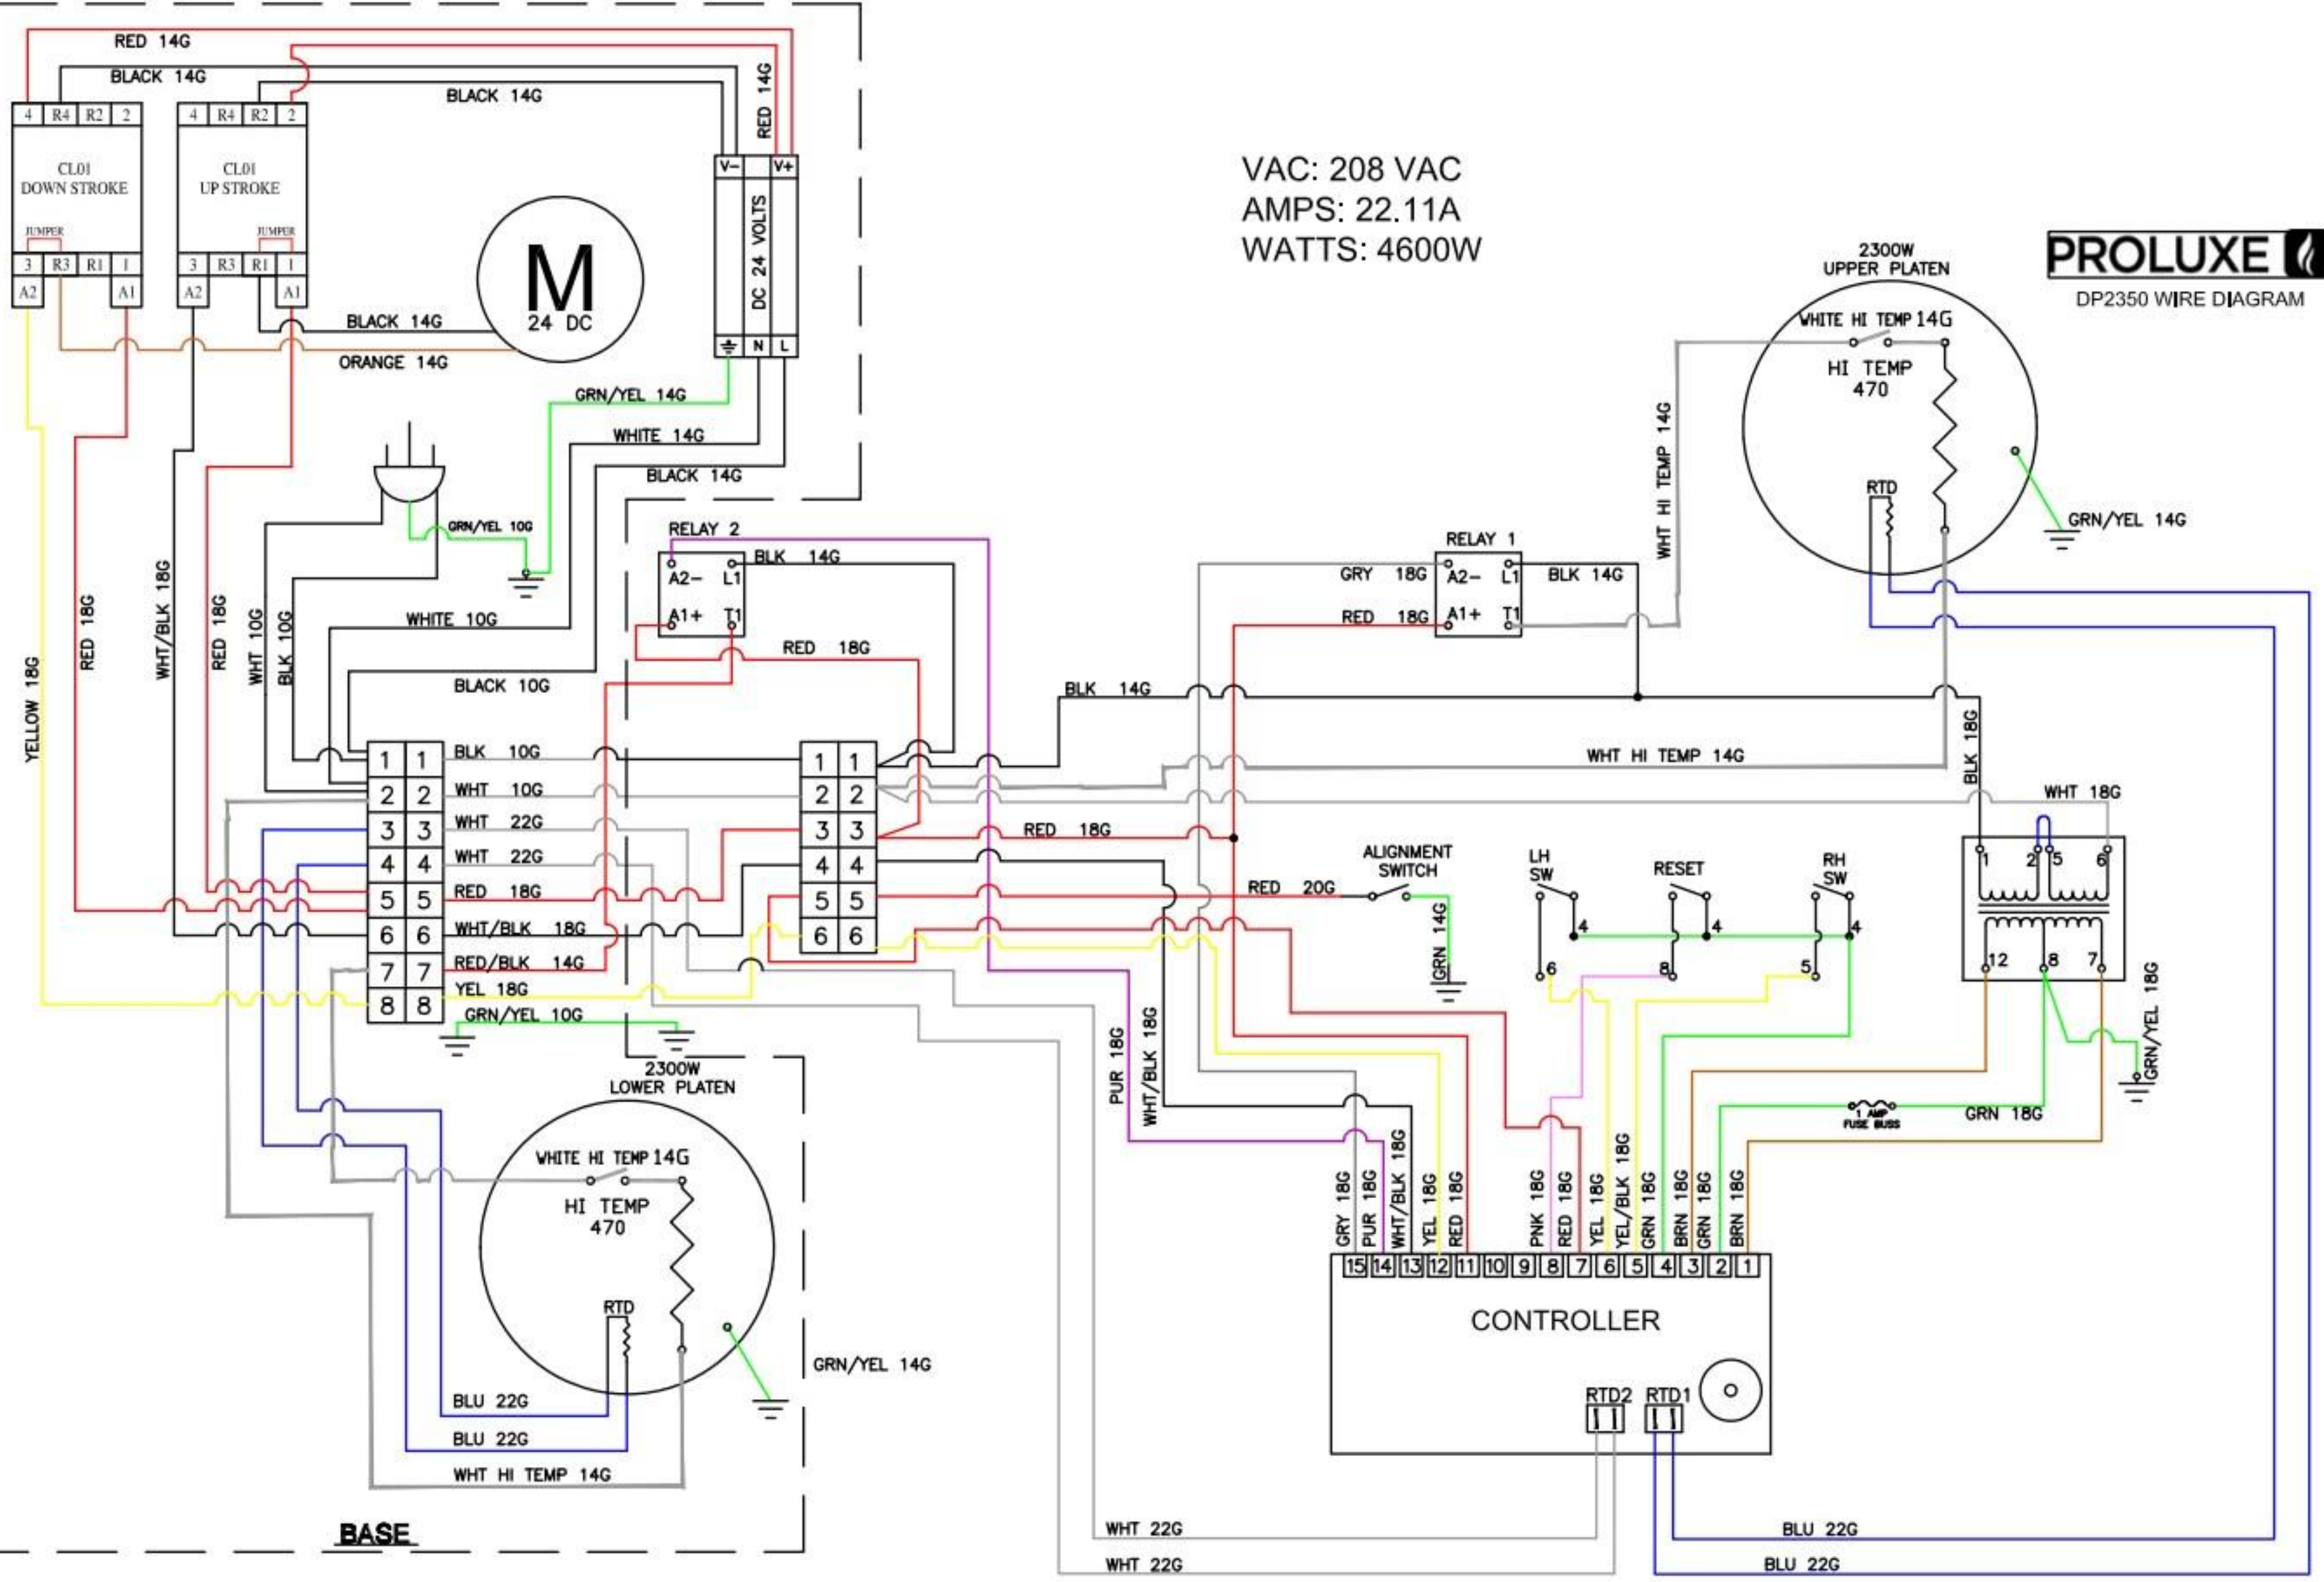

VAC: 208 VAC
AMPS: 22.11A
WATTS: 4600W

BASE