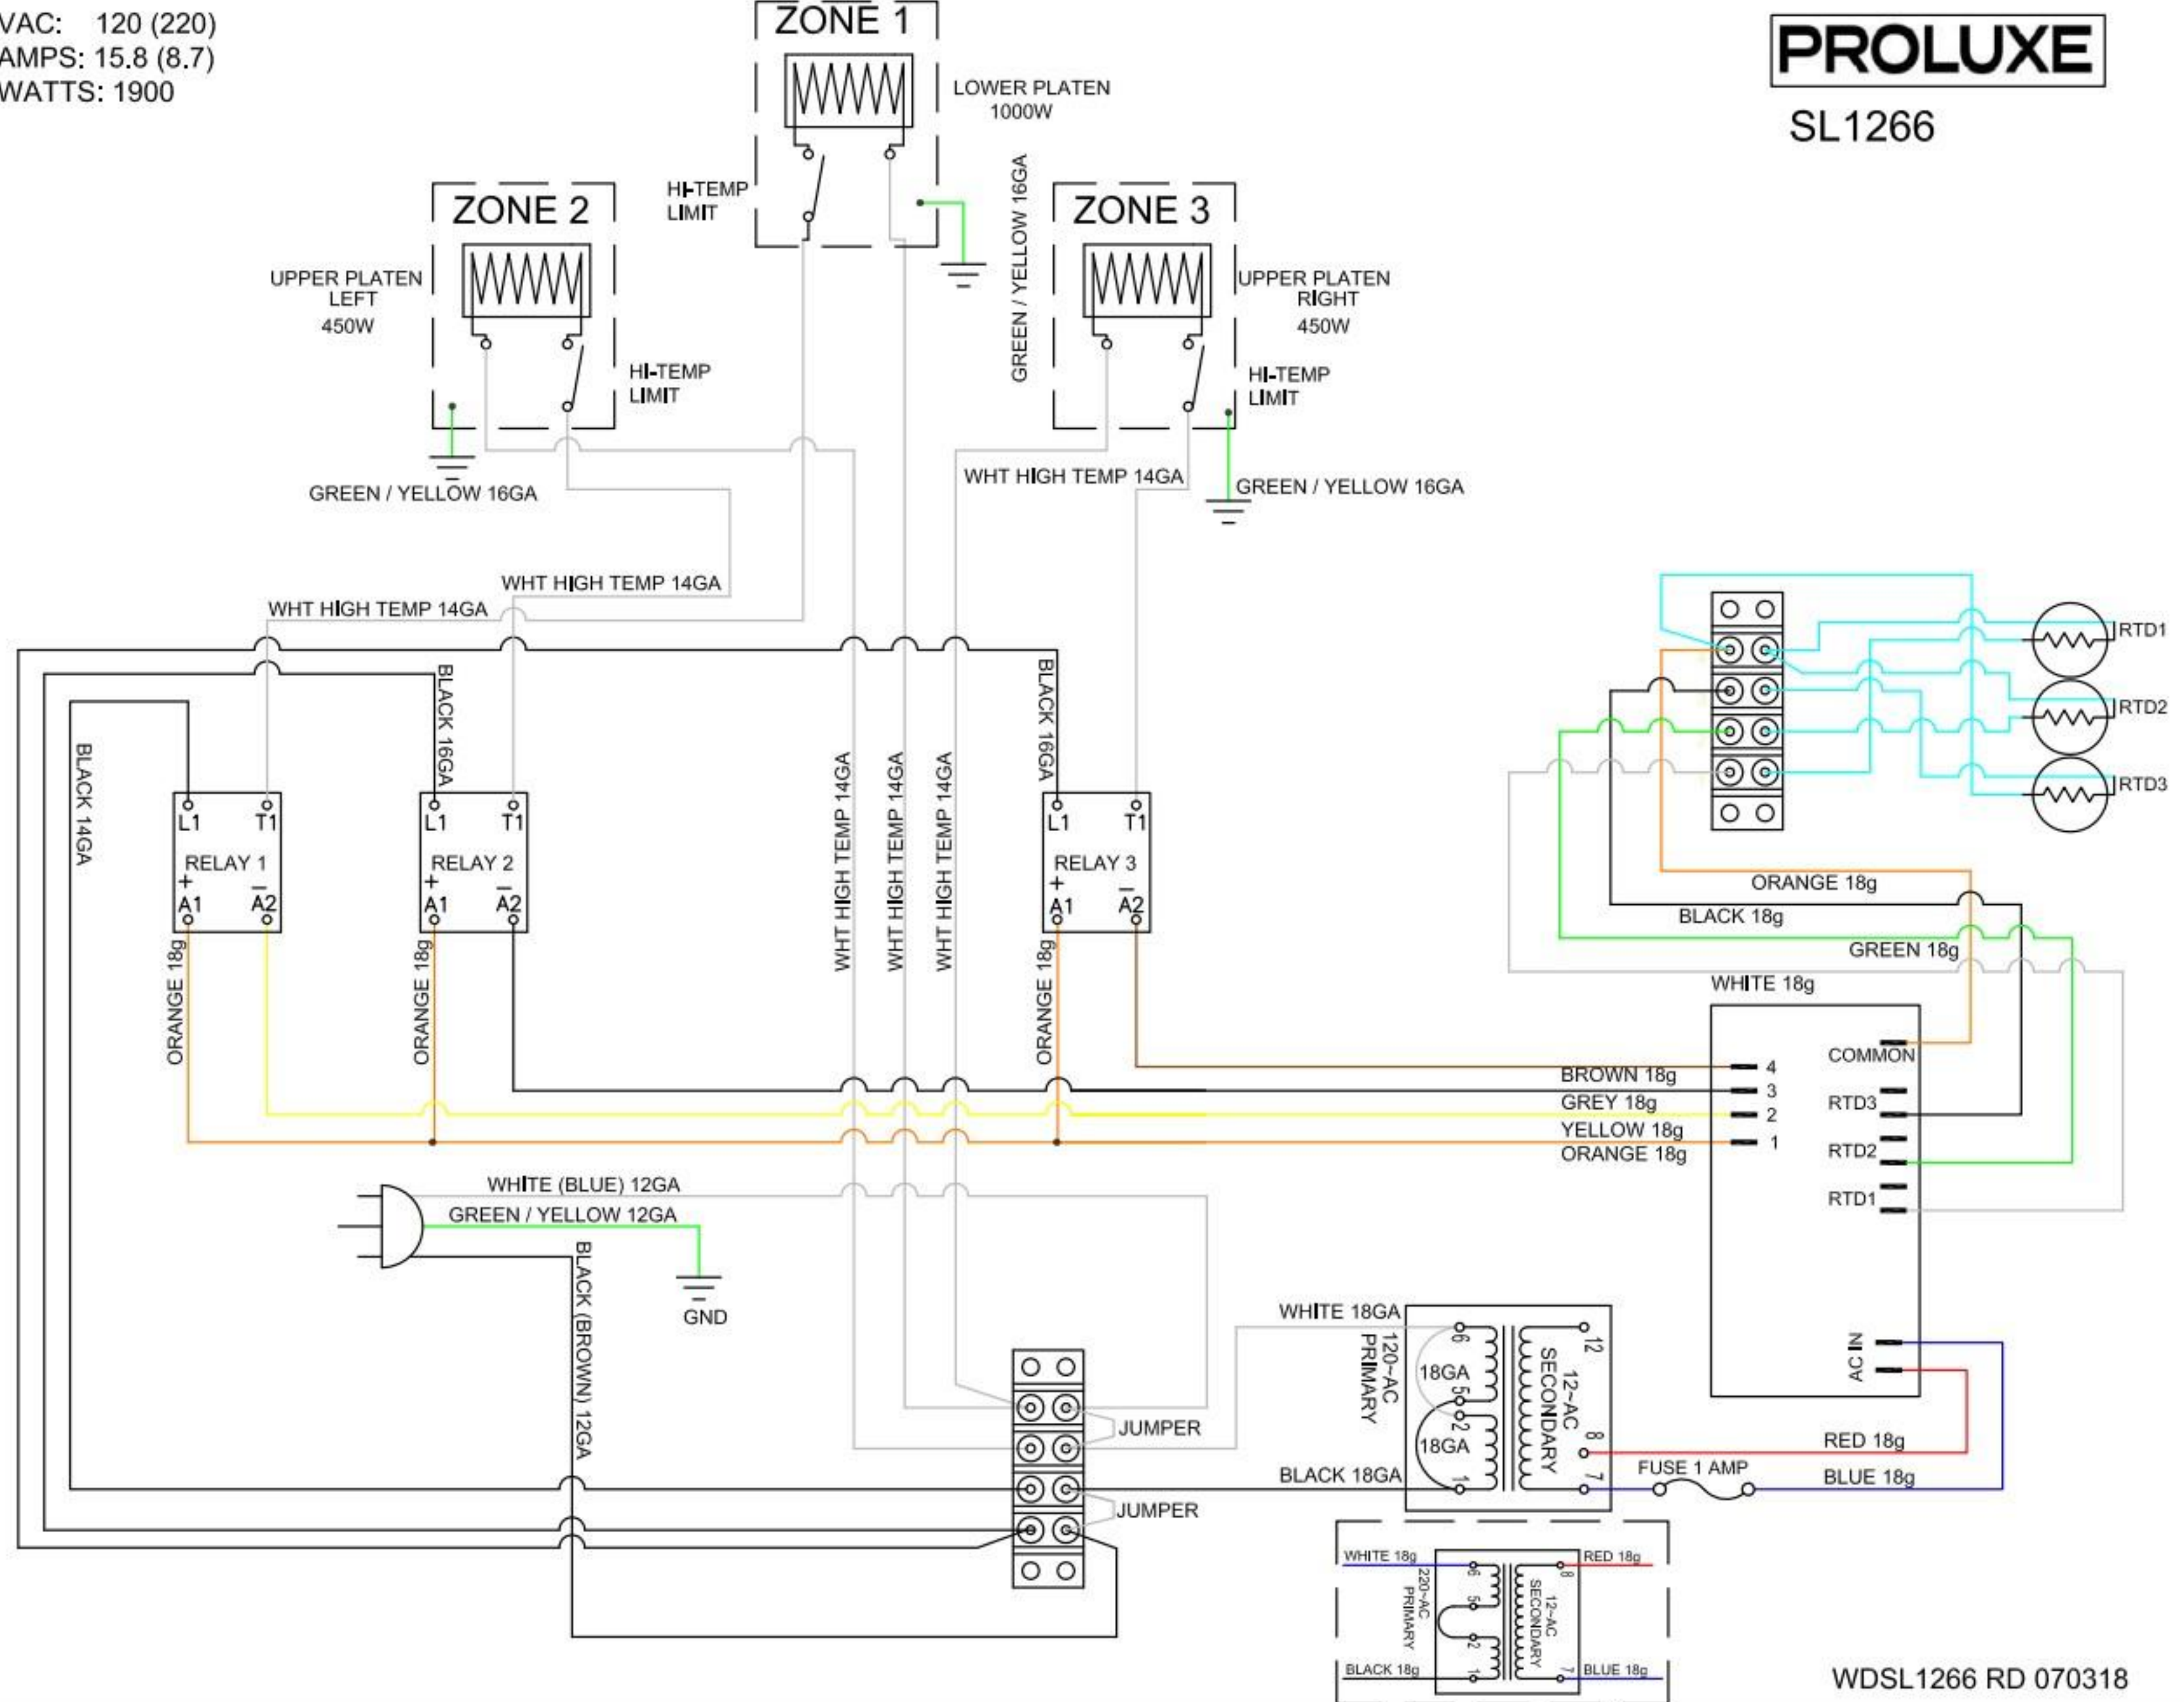

VAC: 120 (220)  
 AMPS: 15.8 (8.7)  
 WATTS: 1900

**PROLUXE**

SL1266

WDSL1266 RD 070318