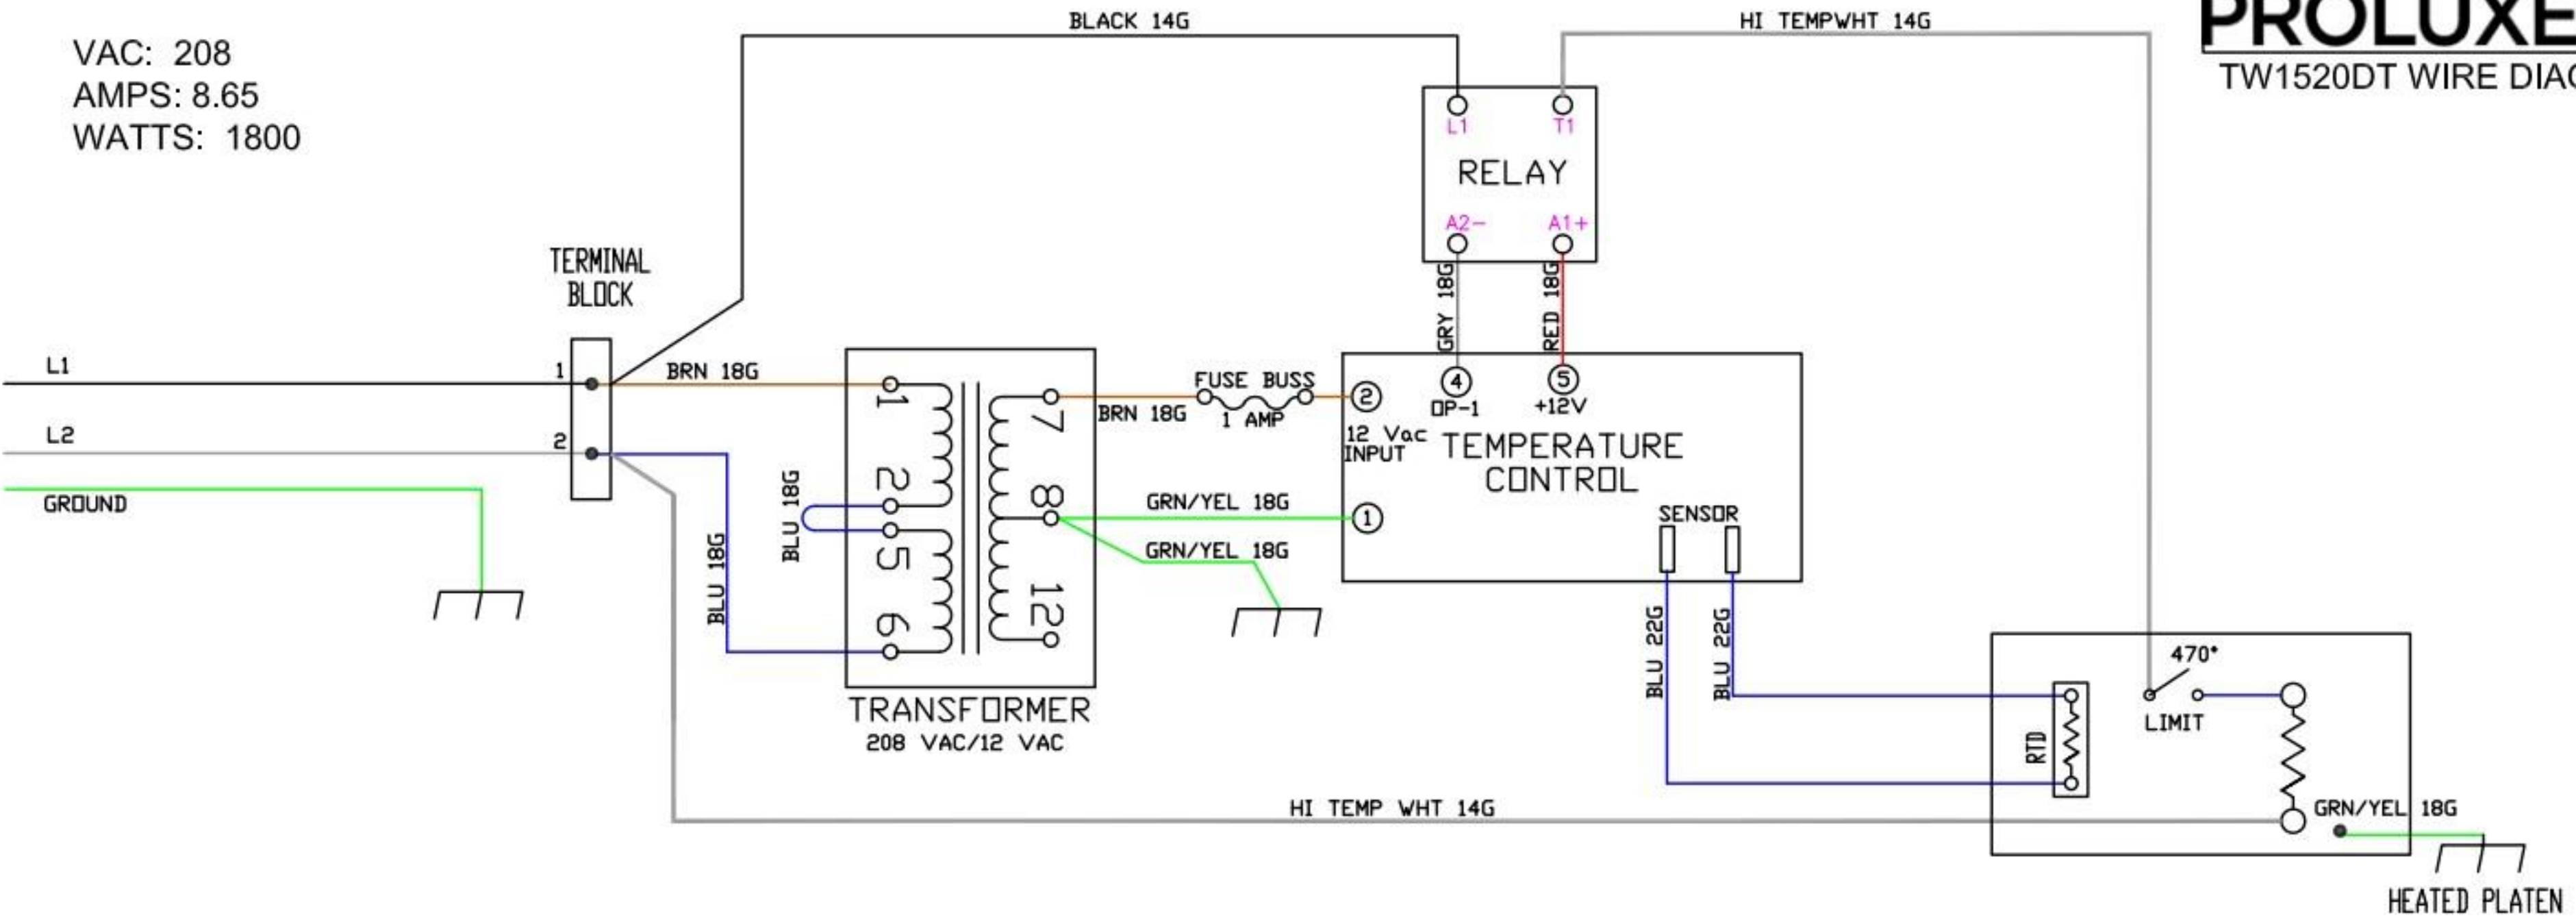

VAC: 208  
AMPS: 8.65  
WATTS: 1800

VAC: 208  
AMPS: 8.65  
WATTS: 1800