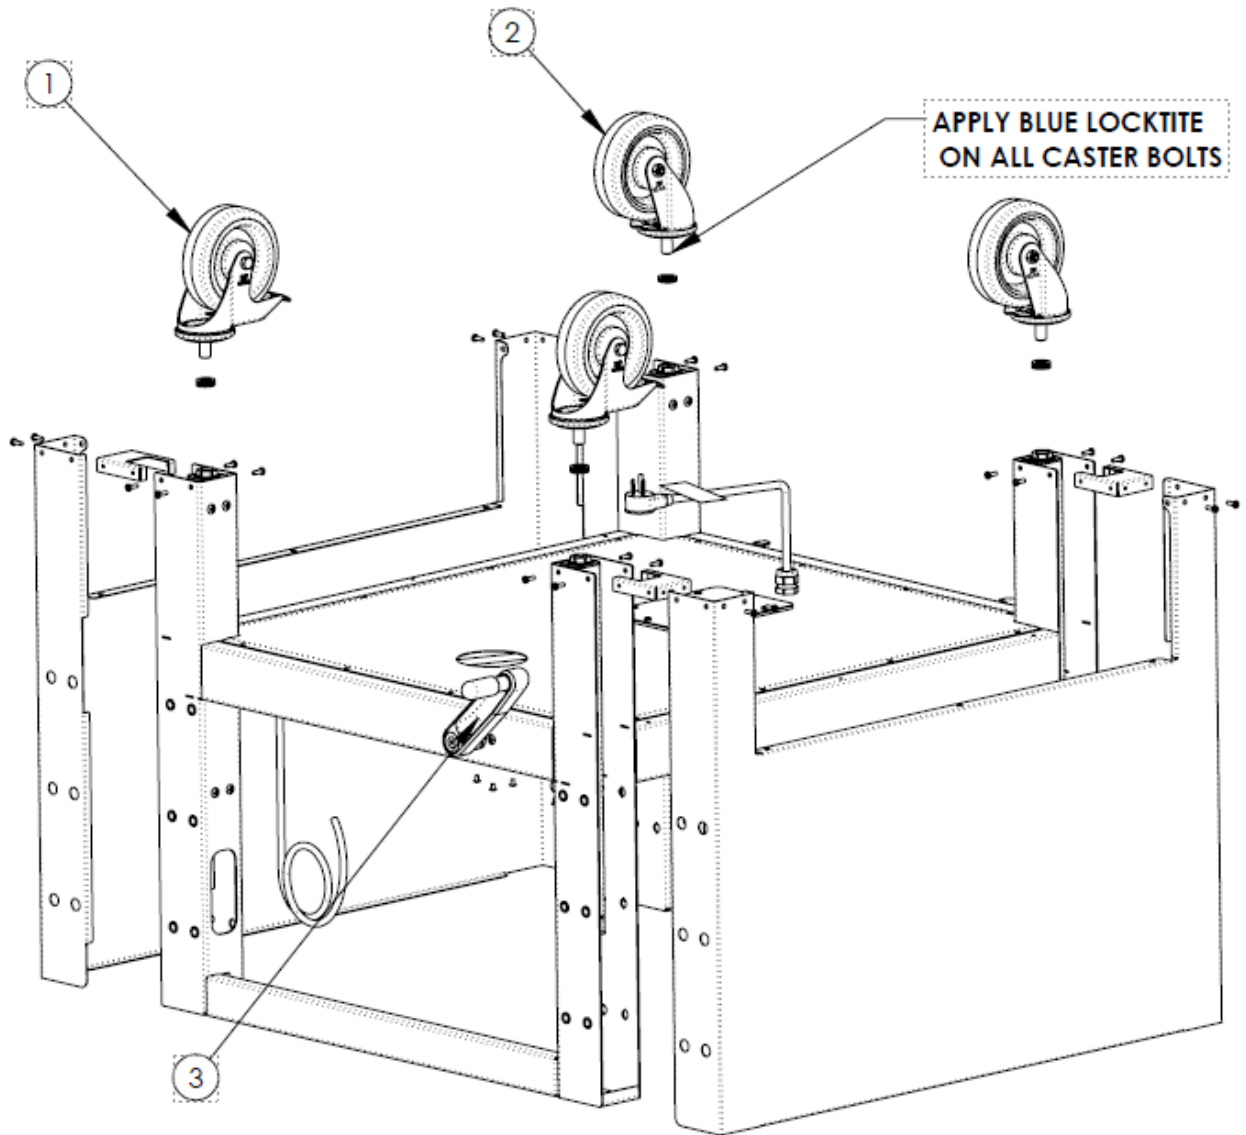

HOW TO DETERMINE MFG DATE FROM DUKE SERIAL NUMBEERS	2
ICE BATH BREADING TABLE - TOP LEVEL ASSEMBLY	5
ICE BATH BREADING TABLE - BODY ASSEMBLY	7
ICE BATH BREADING TABLE - WIRE DIAGRAM	9

ICE BATH BREADING TABLE - TOP LEVEL ASSEMBLY

ICE BATH BREADING TABLE - TOP LEVEL ASSEMBLY

ITEM	PART #	DESCRIPTION	QTY
1	E08068K	GLOVE HOLDER BREADING TABLE QTY 2	2
2	E080147K	COVER BOWL ERGO BREADING TABLE	1
3	520785KS	SHELF TRANSFER ERGO BREADING TABLE QTY 1	1
4	520838K	ANTI-FLOAT FRAME SLIDE BREADING TABLE	1
5	E080172K	ANTI-FLOAT FRAME BREADING TABLE	1
6	E080165K	PAN ORGANIZER BREADING TABLE	1
7	520826K	CFA SINK BOWL SERVICE KIT	1
8	514911K	CFA RTD REPLACEMENT SERVICE KIT	1
9	520869K	CFA SHELF BRACKET KIT (LEFT AND RIGHT INCLUDED)	1
10	520815K	CONTROL PLATE ASSEMB BREADING TABLE	1
11	520767K	SHELF SIDE ERGO BREADING TABLE	1

ICE BATH BREEDING TABLE - BODY ASSEMBLY

ICE BATH BREEDING TABLE - BODY ASSEMBLY

ITEM	PART #	DESCRIPTION	QTY
1	524925K	CFA CASTER W/BRAKE SERVICE KIT	4
2	524987K	CFA CASTER W/OUT BRAKE SERVICE KIT	1
3	524985K	CFA LIFT HANDLE SERVICE KIT	2
4	524855K	CFA HYDRAULIC REPLACEMENT SERVICE KIT	1
5	523131K	CFA BALL VALVE SERVICE KIT	1
6	524535K	CFA POWER CORD SERVICE KIT	1
7	520870K	CFA BALL VALVE HANDLE KIT	1
8	523142K	CFA HYDRAULIC CLUTCH SERVICE KIT	1