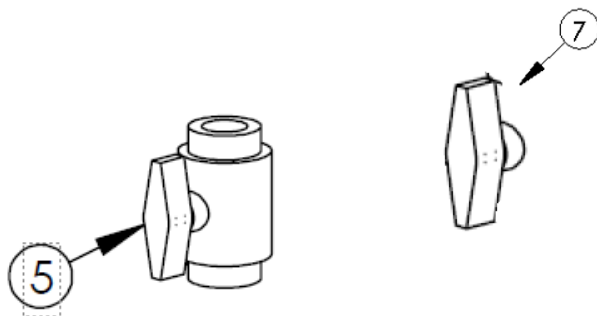

ICE BATH BREEDING TABLE - BODY ASSEMBLY

ICE BATH BREEDING TABLE - BODY ASSEMBLY

ITEM	PART #	DESCRIPTION	QTY
1	524925K	CFA CASTER W/BRAKE SERVICE KIT	4
2	524987K	CFA CASTER W/OUT BRAKE SERVICE KIT	1
3	524985K	CFA LIFT HANDLE SERVICE KIT	2
4	524855K	CFA HYDRAULIC REPLACEMENT SERVICE KIT	1
5	523131K	CFA BALL VALVE SERVICE KIT	1
6	524535K	CFA POWER CORD SERVICE KIT	1
7	520870K	CFA BALL VALVE HANDLE KIT	1
8	523142K	CFA HYDRAULIC CLUTCH SERVICE KIT	1