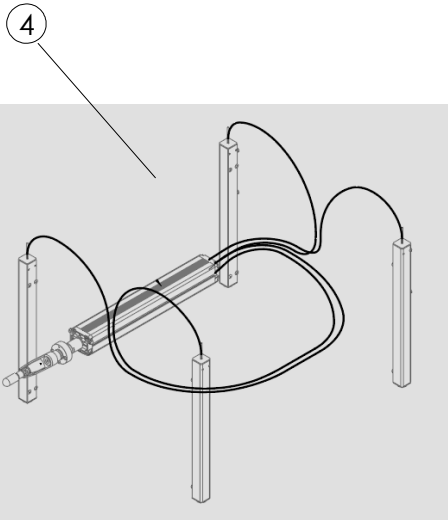

HOW TO DETERMINE MFG DATE FROM DUKE SERIAL NUMBEERS	2
ICE BATH BREADING TABLE - TOP LEVEL ASSEMBLY	5
ICE BATH BREADING TABLE - BODY ASSEMBLY	7
ICE BATH BREADING TABLE - WIRE DIAGRAM	9

ICE BATH BREADING TABLE - TOP LEVEL ASSEMBLY

ICE BATH BREADING TABLE - TOP LEVEL ASSEMBLY

ITEM	PART #	DESCRIPTION	QTY
1	E08068K	GLOVE HOLDER BREADING TABLE QTY 2	2
2	E080147K	COVER BOWL ERGO BREADING TABLE	1
3	520785KS	SHELF TRANSFER ERGO BREADING TABLE QTY 1	1
4	520838K	ANTI-FLOAT FRAME SLIDE BREADING TABLE	1
5	E080172K	ANTI-FLOAT FRAME BREADING TABLE	1
6	E080165K	PAN ORGANIZER BREADING TABLE	1
7	520826K	CFA SINK BOWL SERVICE KIT	1
8	514911K	CFA RTD REPLACEMENT SERVICE KIT	1
9	520869K	CFA SHELF BRACKET KIT (LEFT AND RIGHT INCLUDED)	1
10	520815K	CONTROL PLATE ASSEMB BREADING TABLE	1
11	520767K	SHELF SIDE ERGO BREADING TABLE	1

ICE BATH BREEDING TABLE - BODY ASSEMBLY

ICE BATH BREEDING TABLE - BODY ASSEMBLY

ITEM	PART #	DESCRIPTION	QTY
1	524925K	CFA CASTER W/BRAKE SERVICE KIT	4
2	524987K	CFA CASTER W/OUT BRAKE SERVICE KIT	1
3	524985K	CFA LIFT HANDLE SERVICE KIT	2
4	524855K	CFA HYDRAULIC REPLACEMENT SERVICE KIT	1
5	523131K	CFA BALL VALVE SERVICE KIT	1
6	524535K	CFA POWER CORD SERVICE KIT	1
7	520870K	CFA BALL VALVE HANDLE KIT	1
8	523142K	CFA HYDRAULIC CLUTCH SERVICE KIT	1

DO NOT DISASSEMBLE
 CFA HYDRAULIC REPL SERVICE KIT
 The complete hydraulic system is not serviceable, do not loosen or remove the hydraulic lines from the main assembly or legs

NOTES

WIRING DIAGRAM

ELC0453