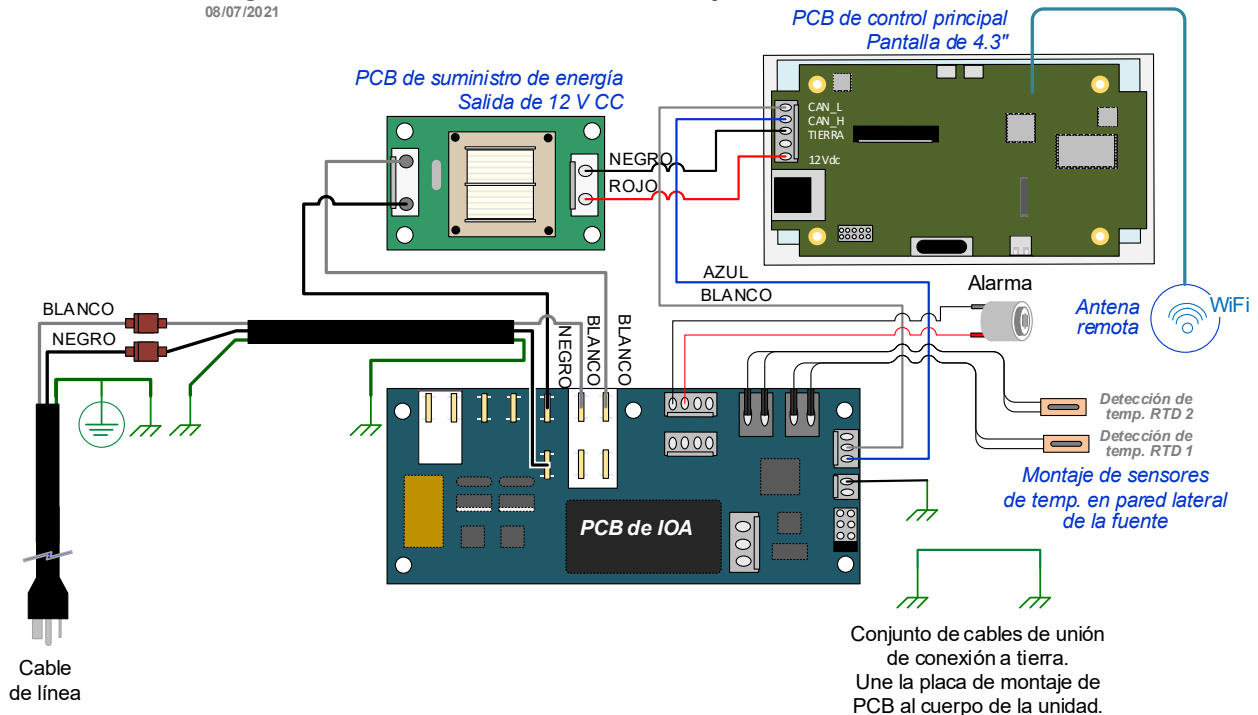

ICE BATH BREEDING TABLE - BODY ASSEMBLY

ICE BATH BREEDING TABLE - BODY ASSEMBLY

ITEM	PART #	DESCRIPTION	QTY
1	524925K	CFA CASTER W/BRAKE SERVICE KIT	4
2	524987K	CFA CASTER W/OUT BRAKE SERVICE KIT	1
3	524985K	CFA LIFT HANDLE SERVICE KIT	2
4	524855K	CFA HYDRAULIC REPLACEMENT SERVICE KIT	1
5	523131K	CFA BALL VALVE SERVICE KIT	1
6	524535K	CFA POWER CORD SERVICE KIT	1
7	520870K	CFA BALL VALVE HANDLE KIT	1
8	523142K	CFA HYDRAULIC CLUTCH SERVICE KIT	1

DO NOT DISASSEMBLE
 CFA HYDRAULIC REPL SERVICE KIT
 The complete hydraulic system is not serviceable, do not loosen or remove the hydraulic lines from the main assembly or legs

NOTES

WIRING DIAGRAM

ELC0453

Wire Diagram – CFA Breeding Station

07/08/2021

ELC0453

Diagrama de cableado: Estación empanizadora CFA

08/07/2021

Your Solutions Partner

Duke Manufacturing Company

**2305 N. BROADWAY
ST. LOUIS, MO 63102
PHONE: 314-231-1130
TOLL FREE: 1-800-735-3853
FAX: 314-231-5074
WWW.DUKEMFG.COM**