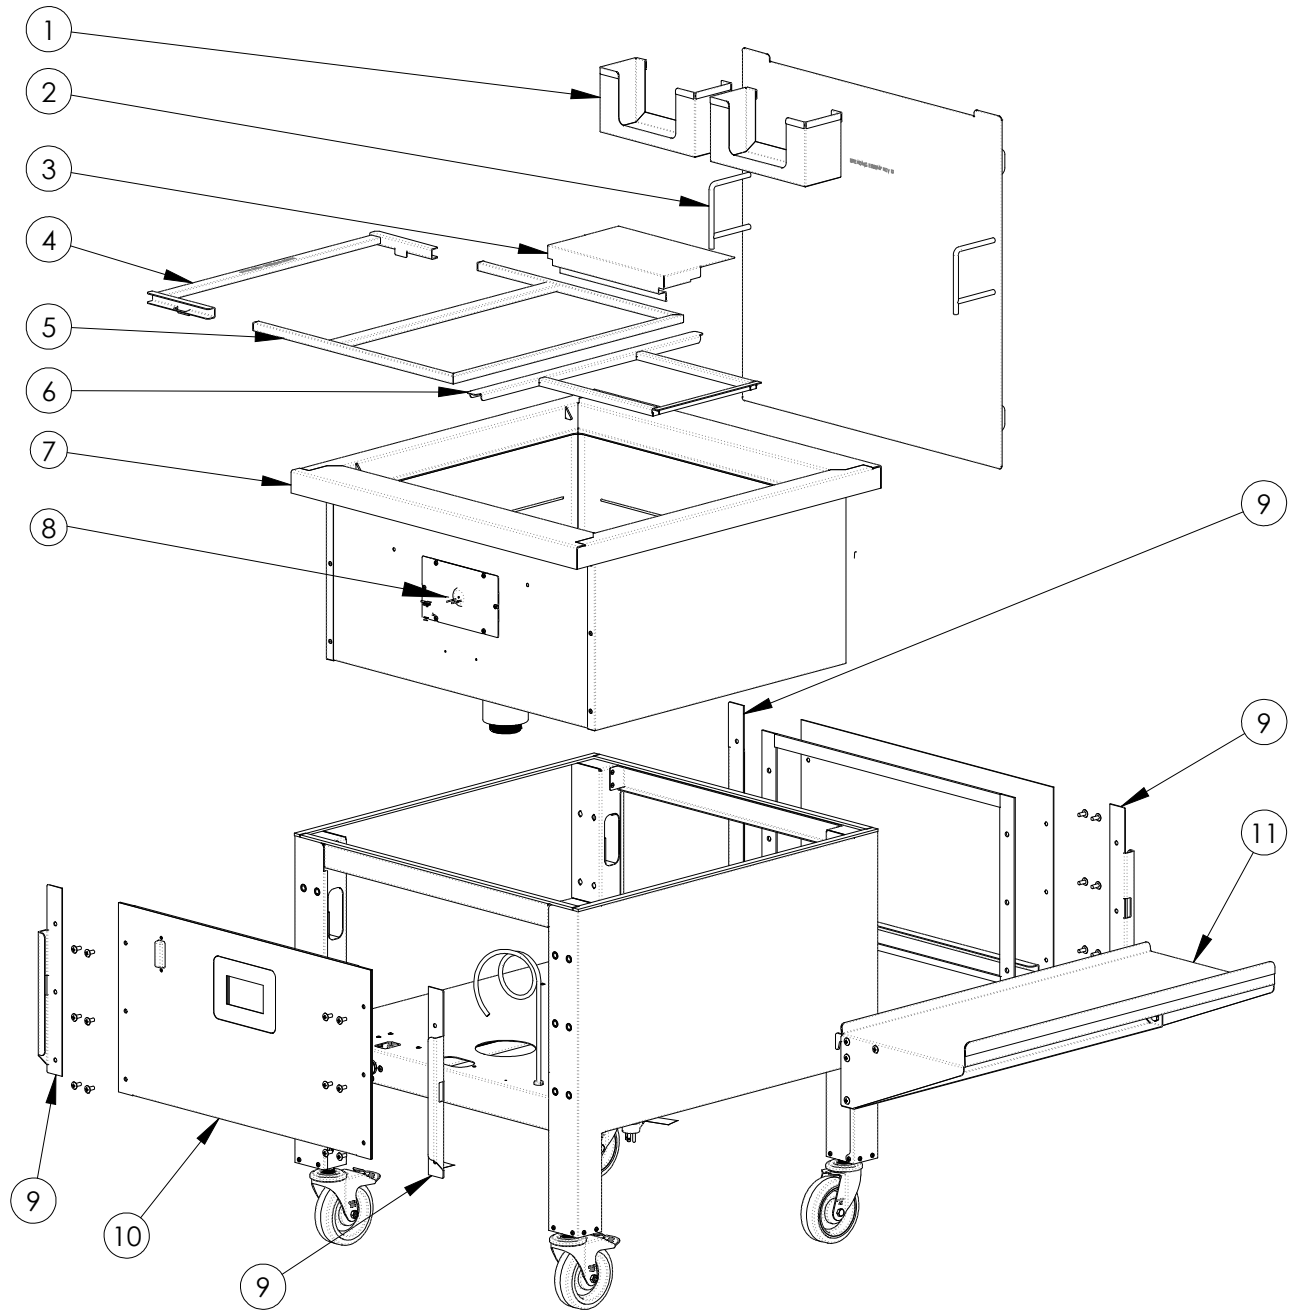

HOW TO DETERMINE MFG DATE FROM DUKE SERIAL NUMBEERS	2
ICE BATH BREADING TABLE - TOP LEVEL ASSEMBLY	5
ICE BATH BREADING TABLE - BODY ASSEMBLY	7
ICE BATH BREADING TABLE - WIRE DIAGRAM	9

ICE BATH BREADING TABLE - TOP LEVEL ASSEMBLY

ICE BATH BREADING TABLE - TOP LEVEL ASSEMBLY

ITEM	PART #	DESCRIPTION	QTY
1	E08068K	GLOVE HOLDER BREADING TABLE QTY 2	2
2	E080147K	COVER BOWL ERGO BREADING TABLE	1
3	520785KS	SHELF TRANSFER ERGO BREADING TABLE QTY 1	1
4	520838K	ANTI-FLOAT FRAME SLIDE BREADING TABLE	1
5	E080172K	ANTI-FLOAT FRAME BREADING TABLE	1
6	E080165K	PAN ORGANIZER BREADING TABLE	1
7	520826K	CFA SINK BOWL SERVICE KIT	1
8	514911K	CFA RTD REPLACEMENT SERVICE KIT	1
9	520869K	CFA SHELF BRACKET KIT (LEFT AND RIGHT INCLUDED)	1
10	520815K	CONTROL PLATE ASSEMB BREADING TABLE	1
11	520767K	SHELF SIDE ERGO BREADING TABLE	1

ICE BATH BREEDING TABLE - BODY ASSEMBLY

ICE BATH BREEDING TABLE - BODY ASSEMBLY

ITEM	PART #	DESCRIPTION	QTY
1	524925K	CFA CASTER W/BRAKE SERVICE KIT	4
2	524987K	CFA CASTER W/OUT BRAKE SERVICE KIT	1
3	524985K	CFA LIFT HANDLE SERVICE KIT	2
4	524855K	CFA HYDRAULIC REPLACEMENT SERVICE KIT	1
5	523131K	CFA BALL VALVE SERVICE KIT	1
6	524535K	CFA POWER CORD SERVICE KIT	1
7	520870K	CFA BALL VALVE HANDLE KIT	1
8	523142K	CFA HYDRAULIC CLUTCH SERVICE KIT	1