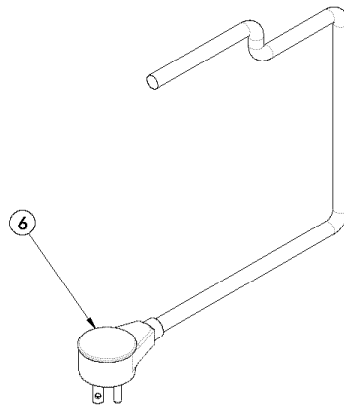

HOW TO DETERMINE MFG DATE FROM DUKE SERIAL NUMBEERS	2
ICE BATH BREADING TABLE - TOP LEVEL ASSEMBLY	5
ICE BATH BREADING TABLE - BODY ASSEMBLY	7
ICE BATH BREADING TABLE - WIRE DIAGRAM	9

ICE BATH BREADING TABLE - TOP LEVEL ASSEMBLY

ICE BATH BREADING TABLE - TOP LEVEL ASSEMBLY

ITEM	PART #	DESCRIPTION	QTY
1	E08068K	GLOVE HOLDER BREADING TABLE QTY 2	2
2	E080147K	COVER BOWL ERGO BREADING TABLE	1
3	520785KS	SHELF TRANSFER ERGO BREADING TABLE QTY 1	1
4	520838K	ANTI-FLOAT FRAME SLIDE BREADING TABLE	1
5	E080172K	ANTI-FLOAT FRAME BREADING TABLE	1
6	E080165K	PAN ORGANIZER BREADING TABLE	1
7	520826K	CFA SINK BOWL SERVICE KIT	1
8	514911K	CFA RTD REPLACEMENT SERVICE KIT	1
9	520869K	CFA SHELF BRACKET KIT (LEFT AND RIGHT INCLUDED)	1
10	520815K	CONTROL PLATE ASSEMB BREADING TABLE	1
11	520767K	SHELF SIDE ERGO BREADING TABLE	1

ICE BATH BREEDING TABLE - BODY ASSEMBLY

ICE BATH BREEDING TABLE - BODY ASSEMBLY

ITEM	PART #	DESCRIPTION	QTY
1	524925K	CFA CASTER W/BRAKE SERVICE KIT	4
2	524987K	CFA CASTER W/OUT BRAKE SERVICE KIT	1
3	524985K	CFA LIFT HANDLE SERVICE KIT	2
4	524855K	CFA HYDRAULIC REPLACEMENT SERVICE KIT	1
5	523131K	CFA BALL VALVE SERVICE KIT	1
6	524535K	CFA POWER CORD SERVICE KIT	1
7	520870K	CFA BALL VALVE HANDLE KIT	1
8	523142K	CFA HYDRAULIC CLUTCH SERVICE KIT	1