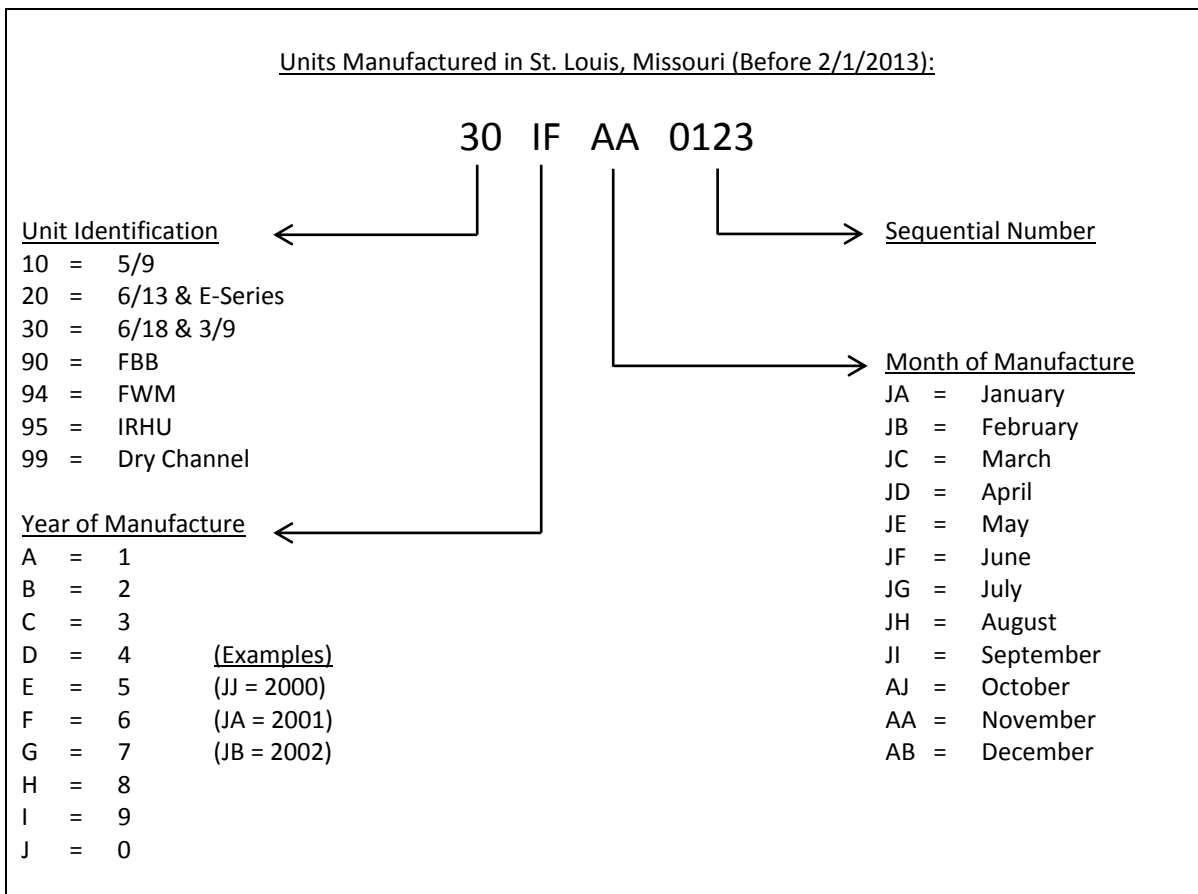

How to Determine Manufacture Date from Duke Equipment Serial Numbers

TABLE OF CONTENTS

HOW TO DETERMINE MFG DATE FROM DUKE SERIAL NUMBEERS	2
ICE BATH BREADING TABLE - TOP LEVEL ASSEMBLY	5
ICE BATH BREADING TABLE - BODY ASSEMBLY	7
ICE BATH BREADING TABLE - WIRE DIAGRAM	9