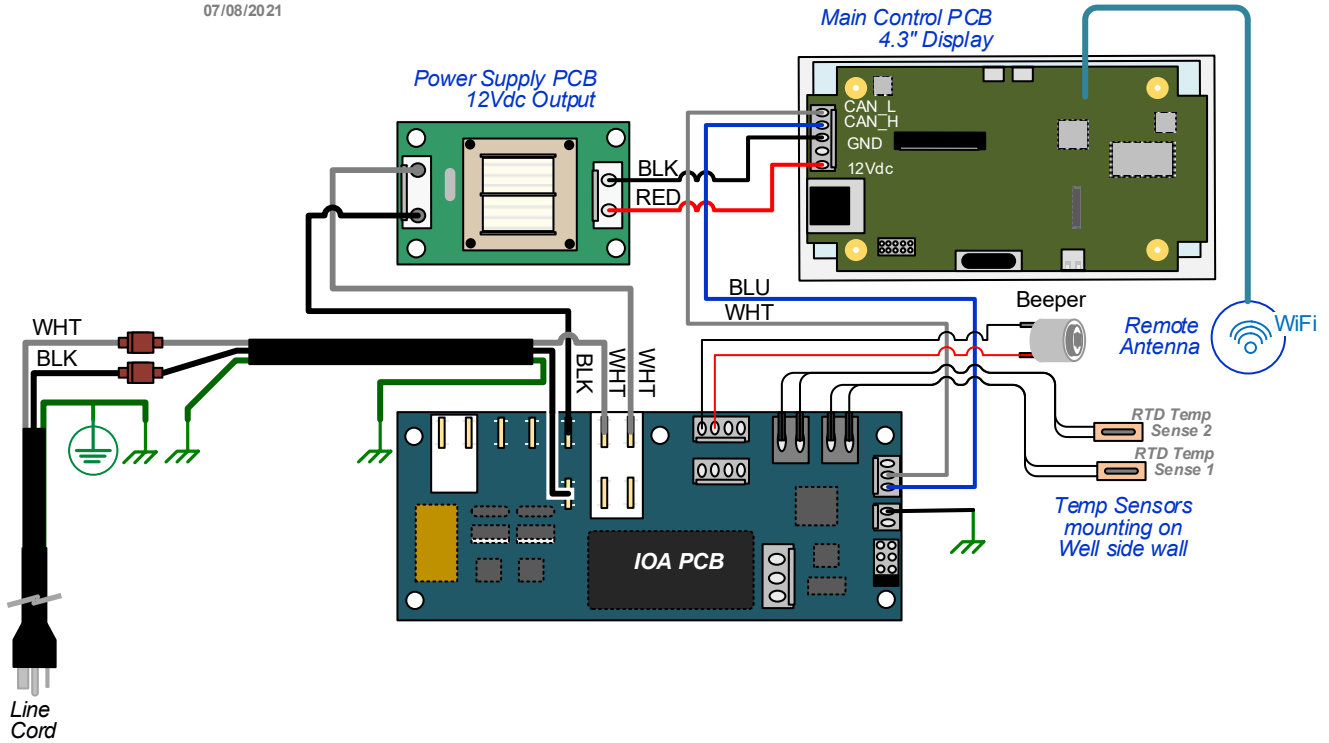

ICE BATH BREADING TABLE - TOP LEVEL ASSEMBLY

ITEM	PART #	DESCRIPTION	QTY
1	E08068K	GLOVE HOLDER BREADING TABLE QTY 2	2
2	E080147K	COVER BOWL ERGO BREADING TABLE	1
3	520785KS	SHELF TRANSFER ERGO BREADING TABLE QTY 1	1
4	520838K	ANTI-FLOAT FRAME SLIDE BREADING TABLE	1
5	E080172K	ANTI-FLOAT FRAME BREADING TABLE	1
6	E080165K	PAN ORGANIZER BREADING TABLE	1
7	520826K	CFA SINK BOWL SERVICE KIT	1
8	514911K	CFA RTD REPLACEMENT SERVICE KIT	1
9	520869K	CFA SHELF BRACKET KIT (LEFT AND RIGHT INCLUDED)	1
10	520815K	CONTROL PLATE ASSEMB BREADING TABLE	1
11	520767K	SHELF SIDE ERGO BREADING TABLE	1

ICE BATH BREEDING TABLE - BODY ASSEMBLY

ICE BATH BREEDING TABLE - BODY ASSEMBLY

ITEM	PART #	DESCRIPTION	QTY
1	524925K	CFA CASTER W/BRAKE SERVICE KIT	4
2	524987K	CFA CASTER W/OUT BRAKE SERVICE KIT	1
3	524985K	CFA LIFT HANDLE SERVICE KIT	2
4	524855K	CFA HYDRAULIC REPLACEMENT SERVICE KIT	1
5	523131K	CFA BALL VALVE SERVICE KIT	1
6	524535K	CFA POWER CORD SERVICE KIT	1
7	520870K	CFA BALL VALVE HANDLE KIT	1
8	523142K	CFA HYDRAULIC CLUTCH SERVICE KIT	1

DO NOT DISASSEMBLE
 CFA HYDRAULIC REPL SERVICE KIT
 The complete hydraulic system is not serviceable, do not loosen or remove the hydraulic lines from the main assembly or legs

NOTES

WIRING DIAGRAM

ELC0453

Wire Diagram – CFA Breeding Station

07/08/2021

ELC0453

Diagrama de cableado: Estación empanizadora CFA

08/07/2021

Your Solutions Partner

Duke Manufacturing Company

**2305 N. BROADWAY
ST. LOUIS, MO 63102
PHONE: 314-231-1130
TOLL FREE: 1-800-735-3853
FAX: 314-231-5074
WWW.DUKEMFG.COM**