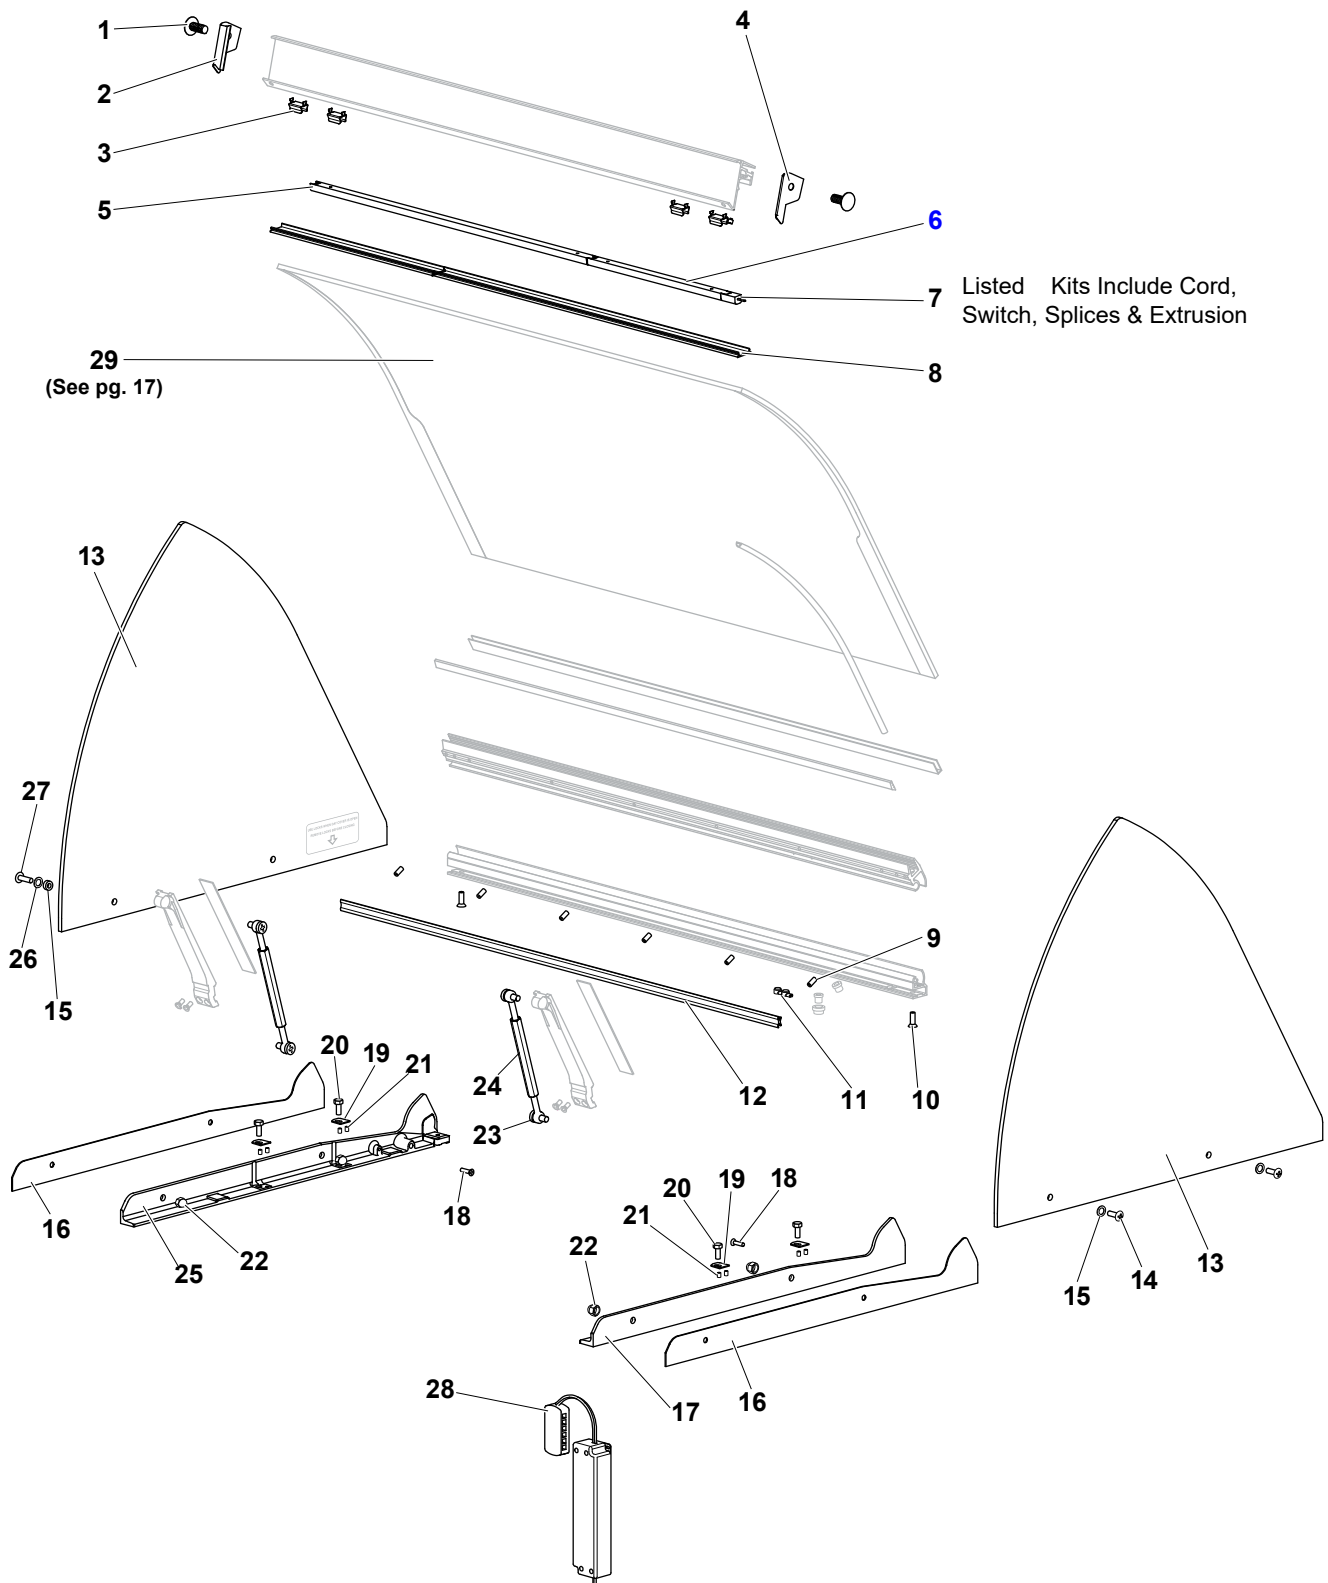

FIXED COVERS (SPECIAL MOUNTING) – 220-240VAC, 50/60Hz

FIXED COVERS (SPECIAL MOUNTING) – 220-240VAC, 50/60Hz

Item	Part #	Description	16.5"	18"	19"	25"	37"	49"
1	223451	RIVET, NYLON FIR TREE	2	2	2	2	2	2
2	2504647	Left End Cap Replacement Kit	1	1	1	1	1	1
3	525010	CLIP, PVC, LED LIGHTS <i>(Replaced 2500556)</i>	2	4	4	4	4	4
4	2504646	Right End Cap Replacement Kit	1	1	1	1	1	1
5	524412	SSL, LED Stick, 34" Fixture 3500k <i>(Units After 3/4/19)</i>					1	1
	224314	Hera, LED Stick, 34" Fixture 4100k <i>(Units Prior to 3/4/19)</i>					1	1
6	524410	SSL, LED Stick, 7-3/8" Fixture 3500k <i>(Units After 3/4/2019)</i>		2	2	1		
	224360	Hera, LED Stick, 8" Fixture 4000k <i>(Units Prior to 3/4/19)</i>		2	2	1		
6	524411	SSL, LED Stick 11" Fixture 3500k <i>(Units After 3/4/19)</i>	1			1		1
	224313	Hera, LED Stick 12" Fixture 4000k <i>(Units Prior to 3/4/19)</i>	1			1		1
7	2503911	Kit, SSL, Replacement Cord <i>(Units After 3/4/19)</i>	1	1	1	1	1	1
	600513	Kit, Hera, Replacement Cord <i>(Units Prior to 3/4/19)</i>	1	1	1	1	1	1
8	224315	DIFFUSER, SEMI-CLEAR 39" (Cut to length)	1	1	1	1	1	2
9	223394	SCREW, SET SCREW M6x12 CONE POINT	3	3	3	4	6	8
10	223389	SCREW, 1/4-20 x 3/4" S/S Phillips Flat Head Machine	2	2	2	2	2	2
11	522082	SPLICE 2-COND 19-26AWG	2	2	2	2	2	2
12	224387	FILLER, PLASTIC STRIP	1.13'	1.26'	1.34'	1.84'	2.84'	3.84'
13	600514	KIT, END GLASS REPLACEMENT	1	1	1	1	1	1
14	223109	SCREW, 1/4-20 x 7/8" SS TRUSS HEAD	2	2	2	2	2	2
15	524100	SPACER, NYLON .5" OD x .252"ID x 3/16" WHITE	4	4	4	4	4	4
16	225035	GASKET, 1/16" RUBBER ,GLASS END	2	2	2	2	2	2
17	2503744	KIT, RIGHT END MOUNT	1	1	1	1	1	1
18	214286	PLUG, HOLE .160 DIA	2	2	2	2	2	2
19	2501061	WASHER, END MOUNT CLEARVIEW DAY COVER	4	4	4	4	4	4
20	223424	SCREW, 10-24x1/2" SS HEX HD. MACHINE SCREW	4	4	4	4	4	4
21	223425	Set Screw, 10-32 x 3/16" <i>(Units Prior to 2/18/2019)</i>	8	8	8	8	8	8
22	223390	NUT, CAP, 1/4-20 18.8 S/S	4	4	4	4	4	4
23	223418	SCREW, M8 x 20 PAN HEAD PHILLIPS MACHINE SCREW	4	4	4	4	4	4
24	2500555	ASSEMBLY, CONNECTING ROD	2	2	2	2	2	2
25	2503745	KIT, LEFT END MOUNT	1	1	1	1	1	1
26	223398	WASHER, BLACK, 5/16" X .570 OD	4	4	4	4	4	4
27	223108	SCREW, 1/4-20 x 3/4" SS TRUSS HEAD	2	2	2	2	2	2
28	524417	SSL, Driver, LED 24VDC, 30W P/Supply, 220/240V 50/60 Hz <i>(Units After 3/4/19)</i>	1	1	1	1	1	1
	225854	Hera, Driver, LED, 24VDC 30W P/Supply 220/240V 50/60Hz <i>(Units Prior to 3/4/19)</i>	1	1	1	1	1	1
29 See Page 17	600500	KIT, REPLACEMENT GLASS 16.5" FIXED	1					
	600501	KIT, REPLACEMENT GLASS 18" FIXED		1				
	600502	KIT, REPLACEMENT GLASS 19" FIXED			1			
	600503	KIT, REPLACEMENT GLASS 25" FIXED				1		
	600505	KIT, REPLACEMENT GLASS 37" FIXED					1	
	600506	KIT, REPLACEMENT GLASS 49" FIXED						1