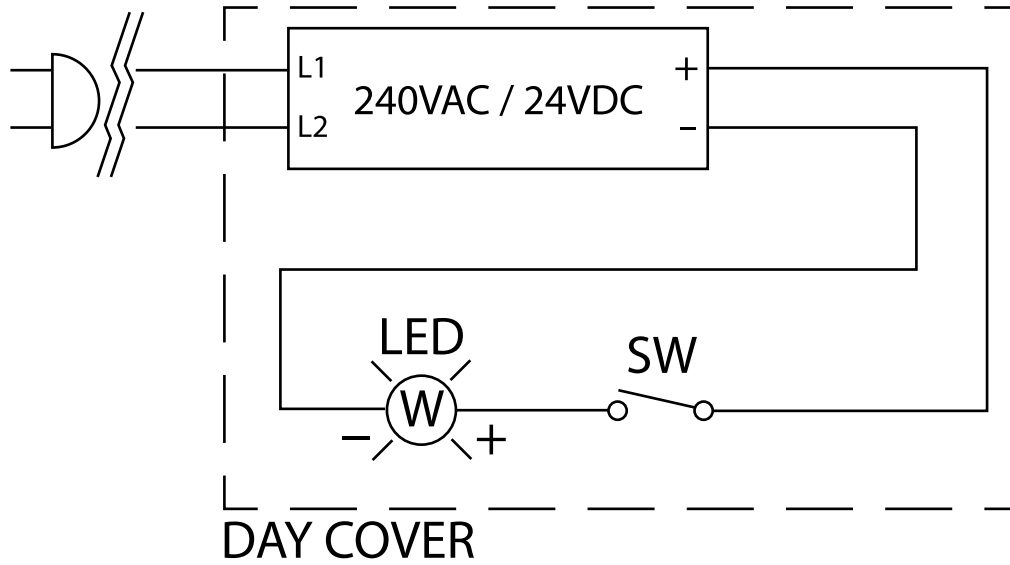

WIRING DIAGRAM – CLEARVIEW DAY COVERS – 100-120VAC

WIRING DIAGRAM – CLEARVIEW DAY COVERS – 220-240VAC

Duke Manufacturing Company

**2305 N. Broadway
St. Louis, MO 63102
Phone: 314-231-1130
Toll Free: 1-800-735-3853
Fax: 314-231-5074
www.dukemfg.com**