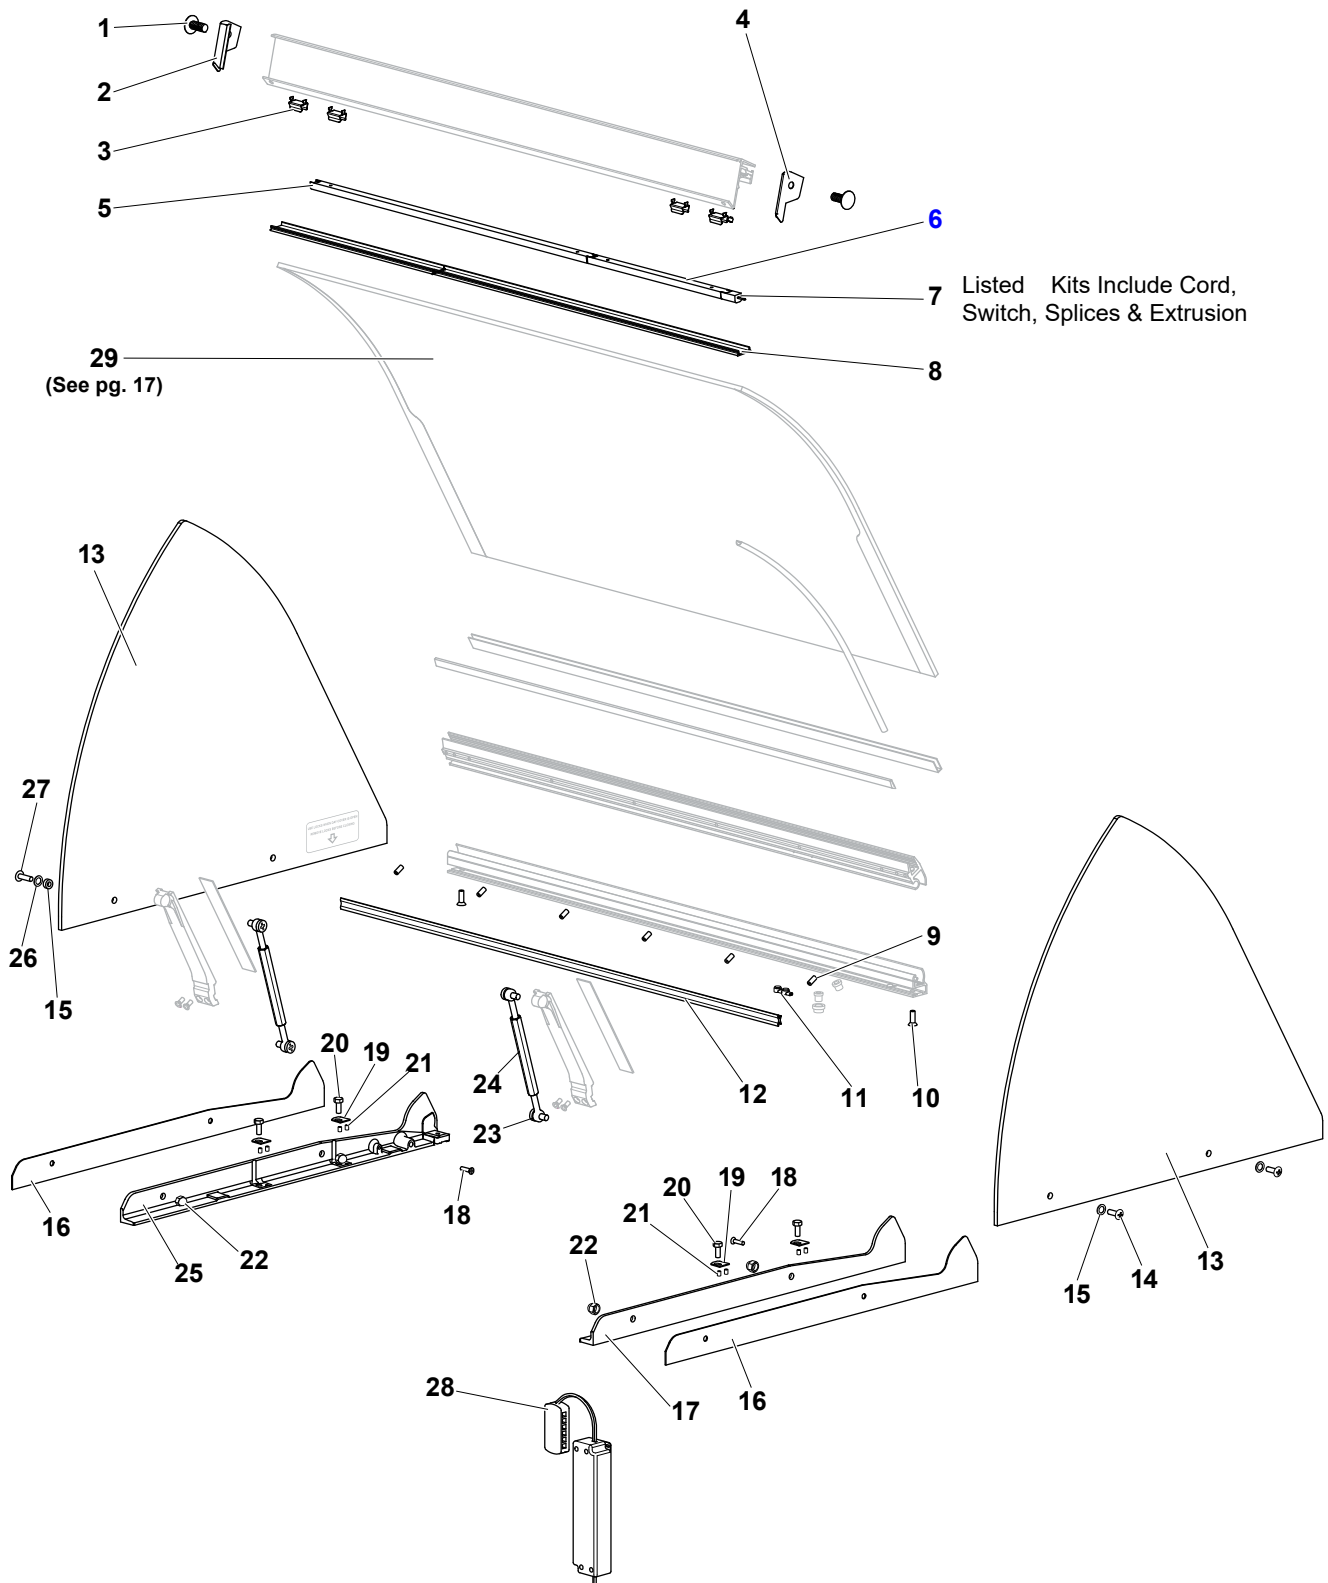

FIXED COVERS – 220-240VAC, 50/60Hz

FIXED COVERS – 220-240VAC, 50/60Hz

Item	Part #	Description	16.5"	18"	19"	21"	24"	25"	31"	37"	49"
1	223451	RIVET, NYLON FIR TREE	2	2	2	2	2	2	2	2	2
2	2504647	Left End Cap Replacement Kit	1	1	1	1	1	1	1	1	1
3	525010	CLIP, PVC, LED LIGHTS <i>(Replaced 2500556)</i>	2	4	4	4	4	4	4	2	4
4	2504646	Right End Cap Replacement Kit	1	1	1	1	1	1	1	1	1
5	524412	SSL, LED Stick, 34" Fixture 3500k <i>(Units After 3/4/19)</i>								1	1
	224314	Hera, LED Stick, 34" Fixture 4100k <i>(Units Prior to 3/4/19)</i>								1	1
6	524410	SSL, LED Stick, 7-3/8" Fixture 3500k <i>(Units After 3/4/2019)</i>		2	2	2	1	1			
	224360	Hera, LED Stick, 8" Fixture 4000k <i>(Units Prior to 3/4/19)</i>		2	2	2	1	1			
6	524411	SSL, LED Stick 11" Fixture 3500k <i>(Units After 3/4/19)</i>	1				1	1	2		1
	224313	Hera, LED Stick 12" Fixture 4000k <i>(Units Prior to 3/4/19)</i>	1				1	1	2		1
7	2503911	Kit, SSL, Replacement Cord <i>(Units After 3/4/19)</i>	1	1	1	1	1	1	1	1	1
	600513	Kit, Hera, Replacement Cord <i>(Units Prior to 3/4/19)</i>	1	1	1	1	1	1	1	1	1
8	224315	DIFFUSER, SEMI-CLEAR 39" (Cut to length)	1	1	1	1	1	1	1	1	2
9	223394	SCREW, SET SCREW M6x12 CONE POINT	3	3	3	3	3	4	4	6	8
10	223389	SCREW, 1/4-20 x 3/4" S/S PFHM	2	2	2	2	2	2	2	2	2
11	522082	SPLICE 2-COND 19-26AWG	2	2	2	2	2	2	2	2	2
12	224387	FILLER, PLASTIC STRIP	1.13'	1.26'	1.34'	1.34'	1.84'	1.84'	2.34'	2.84'	3.84'
13	600514	KIT, END GLASS REPLACEMENT	1	1	1	1	1	1	1	1	1
14	223109	SCREW, 1/4-20 x 7/8" SS TRUSS HEAD	2	2	2	2	2	2	2	2	2
15	524100	SPACER, NYLON	4	4	4	4	4	4	4	4	4
16	225035	GASKET, 1/16" RUBBER ,GLASS END	2	2	2	2	2	2	2	2	2
17	2503744	KIT, RIGHT END MOUNT	1	1	1	1	1	1	1	1	1
18	214286	PLUG, HOLE .160 DIA	2	2	2	2	2	2	2	2	2
19	2501061	WASHER, END MOUNT	4	4	4	4	4	4	4	4	4
20	223397	Setscrew, 10-32 x 1/4" <i>(Units Prior to 2/18/19)</i>	8	8	8	8	8	8	8	8	8
21	213387	SCREW, 1/4-20 x 3/4 HFM	4	4	4	4	4	4	4	4	4
22	223390	NUT, CAP, 1/4-20 18.8 S/S	4	4	4	4	4	4	4	4	4
23	223418	SCREW, M8 x 20 PAN HEAD PHILLIPS	4	4	4	4	4	4	4	4	4
24	2500555	ASSEMBLY, CONNECTING ROD	2	2	2	2	2	2	2	2	2
25	2503745	KIT, LEFT END MOUNT	1	1	1	1	1	1	1	1	1
26	223398	WASHER, BLACK, 5/16" X .570 OD	2	2	2	2	2	2	2	2	2
27	223108	SCREW, 1/4-20 x 3/4" SS TRUSS HEAD	2	2	2	2	2	2	2	2	2
28	524417	SSL, Driver, LED 24VDC, 30W P/Supply, 220/240V 50/60 Hz <i>(Units After 3/4/19)</i>	1	1	1	1	1	1	1	1	1
	225854	Hera, Driver, LED, 24VDC 30W P/Supply 220/240V 50/60Hz <i>(Units Prior to 3/4/19)</i>	1	1	1	1	1	1	1	1	1
29 See Page 17	600500	KIT, REPLACEMENT GLASS 16.5" FIXED	1								
	600501	KIT, REPLACEMENT GLASS 18" FIXED		1							
	600502	KIT, REPLACEMENT GLASS 19" FIXED			1						
	600526	KIT, REPLACEMENT GLASS 21" FIXED				1					
	600527	KIT, REPLACEMENT GLASS 24" FIXED					1				
	600503	KIT, REPLACEMENT GLASS 25" FIXED						1			
	600504	KIT, REPLACEMENT GLASS 31" FIXED							1		
	600505	KIT, REPLACEMENT GLASS 37" FIXED								1	
600506	KIT, REPLACEMENT GLASS 49" FIXED									1