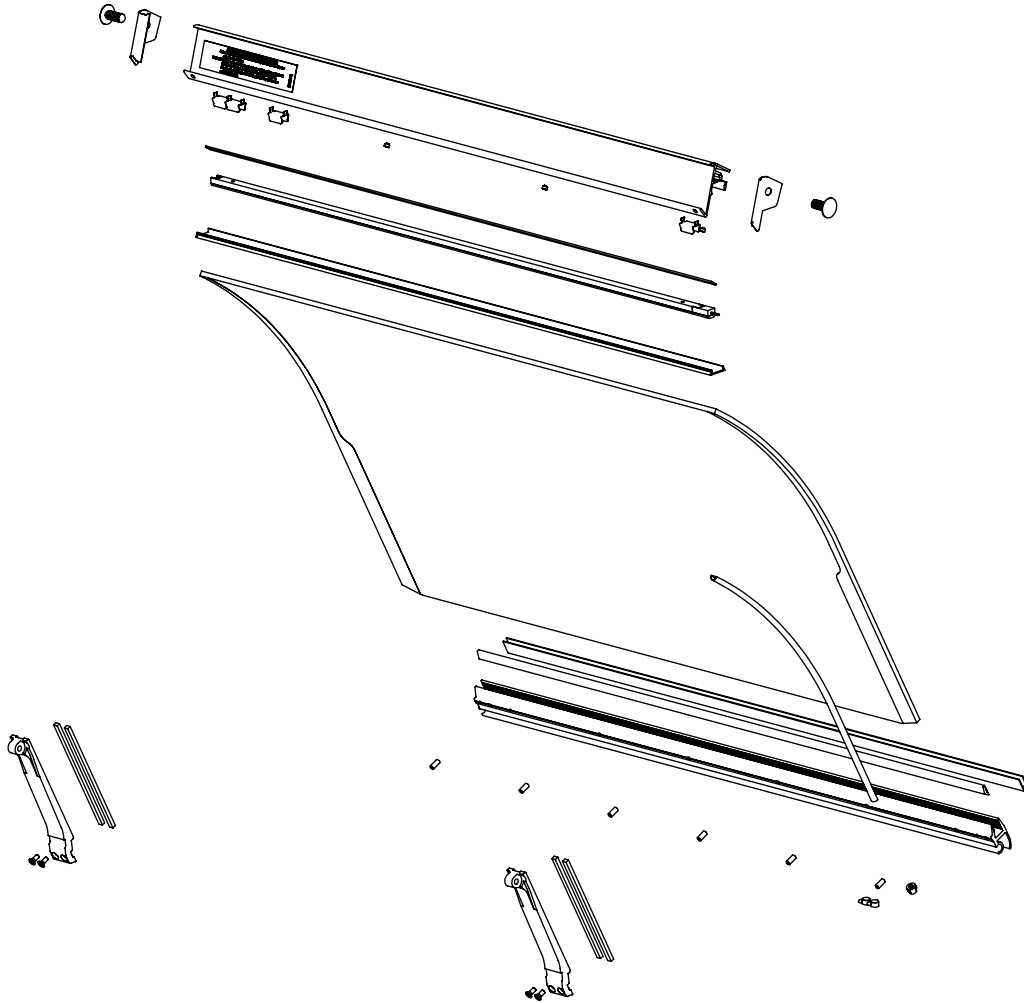

REPLACEMENT GLASS KIT – FIXED & SPECIAL MOUNT FIXED COVERS

(37" MODEL KIT SHOWN. KIT COMPONENTS SHOWN EXPLODED FOR CLARITY.)

600500	KIT, REPLACEMENT GLASS 16.5" FIXED
600501	KIT, REPLACEMENT GLASS 18" FIXED
600502	KIT, REPLACEMENT GLASS 19" FIXED
600526	KIT, REPLACEMENT GLASS 21" FIXED
600527	KIT, REPLACEMENT GLASS 24" FIXED
600503	KIT, REPLACEMENT GLASS 25" FIXED
600504	KIT, REPLACEMENT GLASS 31" FIXED
600505	KIT, REPLACEMENT GLASS 37" FIXED
600506	KIT, REPLACEMENT GLASS 49" FIXED