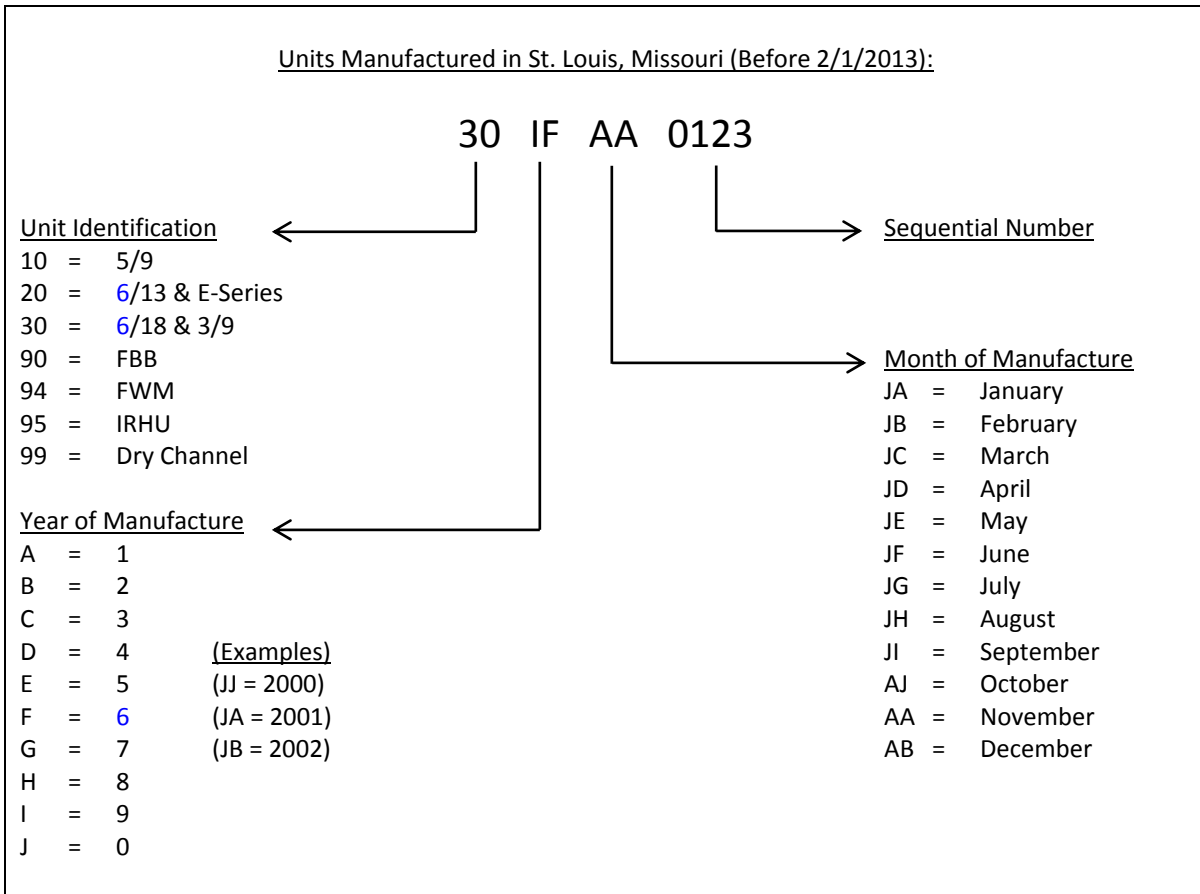

How to Determine Manufacture Date from Duke Equipment Serial Numbers

DROP COVERS – 100-120VAC, 50/60Hz

Listed Kits Include Cord, Switch, Splices & Extrusion

34
(See pg. 16)

Note:
Replacement Kit [600512](#)
Does Not Include Item #11
(Part # [225420](#))