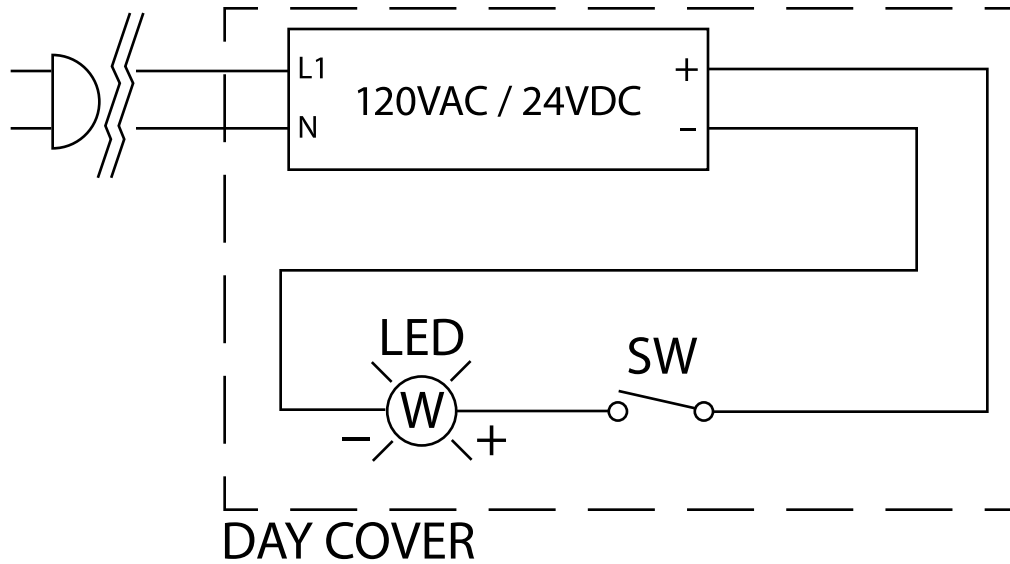

WIRING DIAGRAM – CLEARVIEW DAY COVERS – 100-120VAC