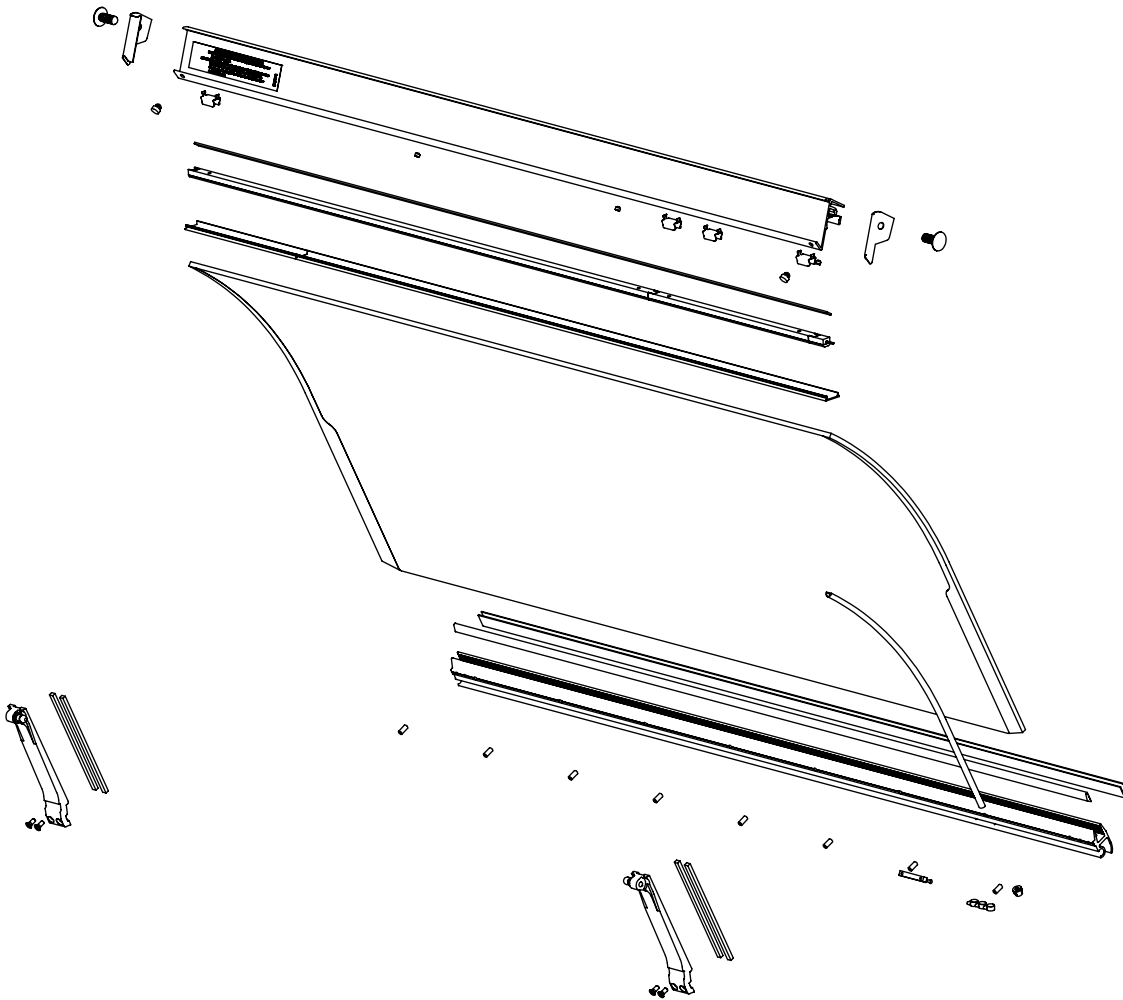

REPLACEMENT GLASS KIT – DROP COVERS

(48" MODEL KIT SHOWN. KIT COMPONENTS SHOWN EXPLODED FOR CLARITY.)

600507	KIT, REPLACEMENT GLASS 36" DROP
600508	KIT, REPLACEMENT GLASS 48" DROP
600509	KIT, REPLACEMENT GLASS 60" DROP
600510	KIT, REPLACEMENT GLASS 74" DROP
600511	KIT, REPLACEMENT GLASS 86" DROP