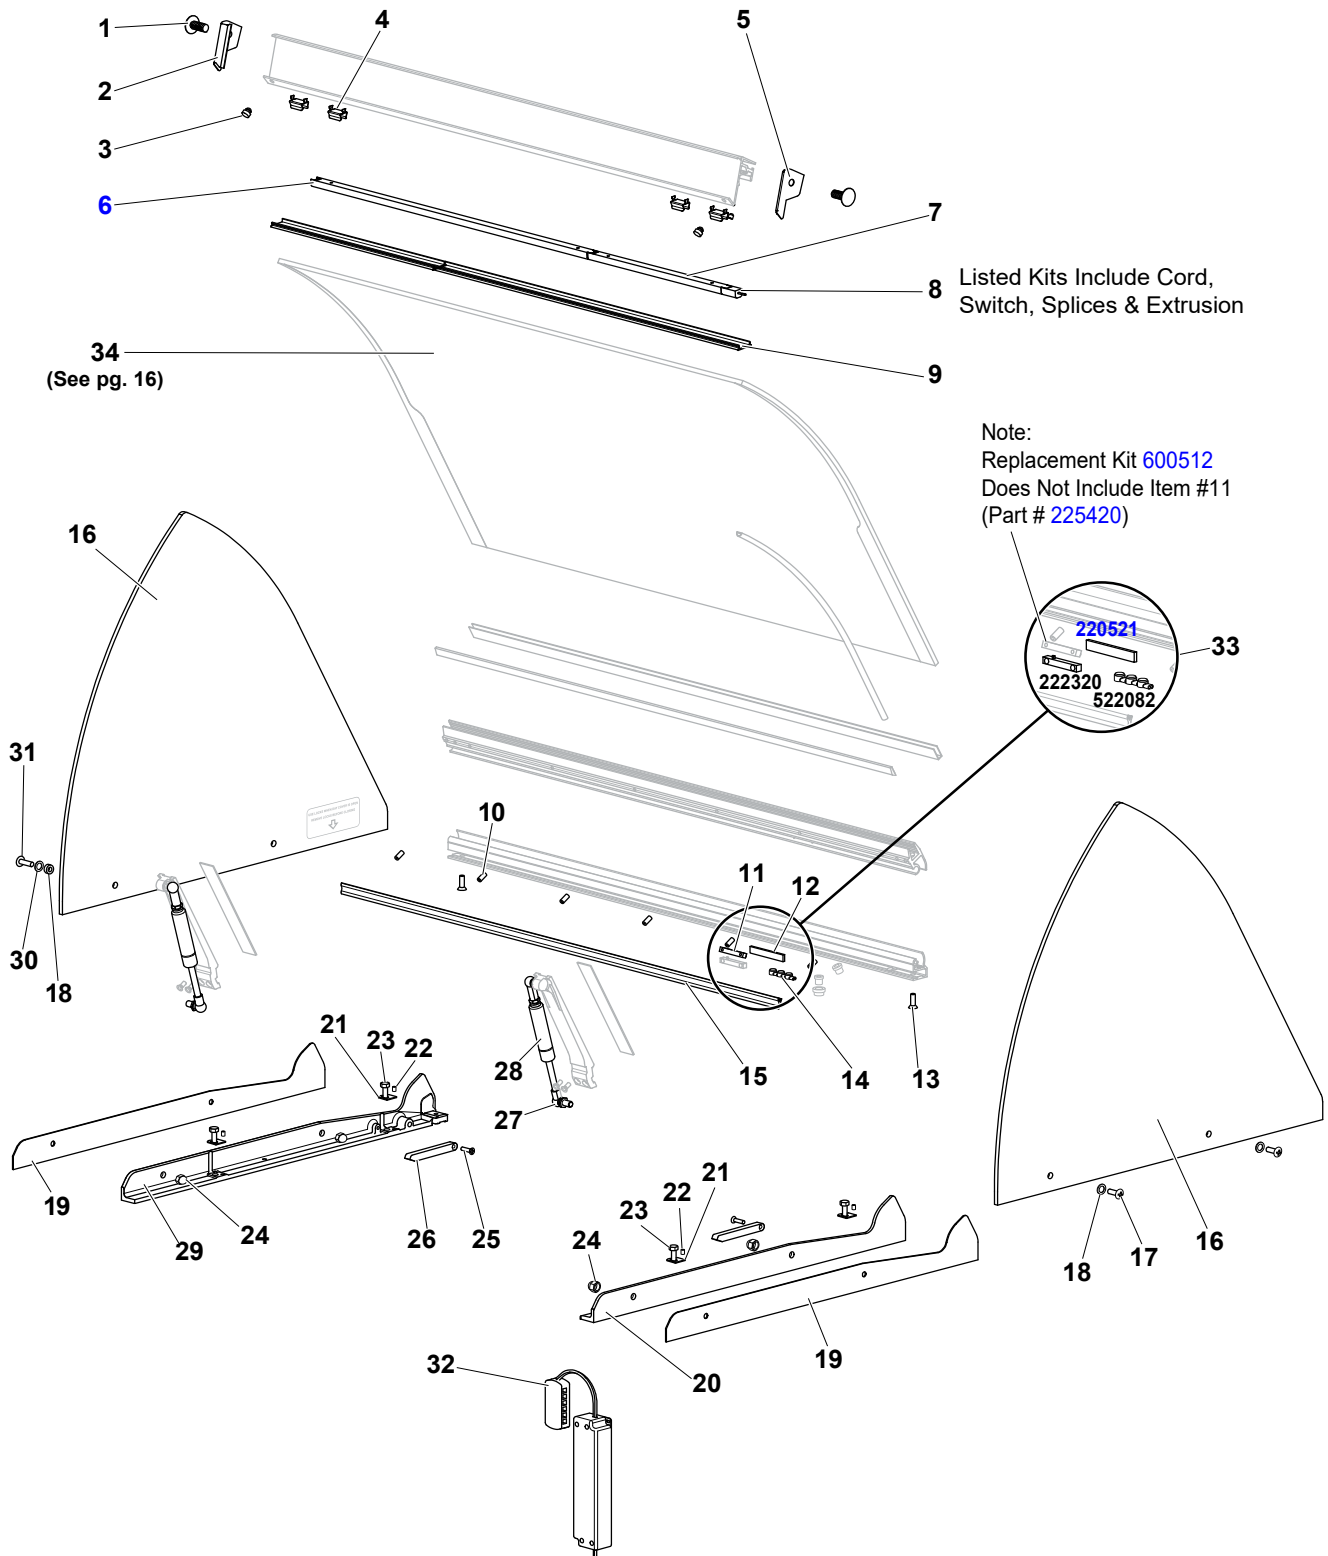

DROP COVERS – 220-240VAC, 50/60Hz

DROP COVERS – 220-240VAC, 50/60Hz

Item	Part #	Description	36"	48"	60"	74"	86"
1	223451	RIVET, NYLON FIR TREE	2	2	2	2	2
2	2504647	Left End Cap Replacement Kit	1	1	1	1	1
3	223386	BUMPER, BLACK RUBBER PUSH-IN	2	2	2	2	2
4	525010	CLIP, PVC, LED LIGHTS <i>(Replaced 2500556)</i>	2	4	6	12	6
5	2504646	Right End Cap Replacement Kit	1	1	1	1	1
6	524412	SSL, LED Stick, 34" Fixture 3500k <i>(Units After 3/4/19)</i>	1	1	1		2
	224314	Hera, LED Stick, 34" Fixture 4100k <i>(Units Prior to 3/4/19)</i>	1	1	1		2
7	524411	SSL, LED Stick, 11" Fixture 3500k <i>(Units After 3/4/19)</i>		1	2	6	1
	224313	Hera, LED Stick, 12" Fixture 4100k <i>(Units Prior to 3/4/19)</i>		1	2	6	1
8	2503911	Kit, SSL, Replacement Cord <i>(Units After 3/4/19)</i>	1	1	1	1	1
	600513	Kit, Hera, Replacement Cord <i>(Units Prior to 3/4/19)</i>	1	1	1	1	1
9	224315	DIFFUSER, SEMI-CLEAR 39" (Cut to length)	1	2	2	2	3
10	223394	SCREW, SET SCREW M6x12 CONE POINT	6	8	10	12	14
11	225420	SWITCH, REED, MAGNETIC ACTUATOR	1	1	1	1	1
12	220521	TAPE, .219"X1-1/2" V2845H	1	1	1	1	1
13	223389	SCREW, 1/4-20 x 3/4" S/S Phillips Flat Head Machine	2	2	2	2	2
14	522082	SPLICE 2-COND 19-26AWG	3	3	3	3	3
15	224387	FILLER, HINGE, BLACK	2.76'	3.76'	4.76'	5.93'	6.93
16	600514	KIT, END GLASS REPLACEMENT	1	1	1	1	1
17	223109	SCREW, 1/4-20 x 7/8" SS TRUSS HEAD	2	2	2	2	2
18	524100	SPACER, NYLON .5" OD x .252"ID x 3/16" WHITE	4	4	4	4	4
19	225035	GASKET, 1/16" RUBBER, GLASS END	2	2	2	2	2
20	2503744	KIT, RIGHT END MOUNT KIT	1	1	1	1	1
21	2501061	WASHER, END MOUNT CLEARVIEW DAY COVER	4	4	4	4	4
22	223397	Setscrew, 10-32 x 1/4" <i>(Units Prior to 2/18/19)</i>	8	8	8	8	8
23	213387	SCREW, 1/4-20 x 3/4 HFM	4	4	4	4	4
24	223390	NUT, CAP, 1/4-20 18.8 S/S	4	4	4	4	4
25	223399	SCREW, 10-32 X 3/4" S/S FHPM	2	2	2	2	2
26	224402	LOCKING DEVICE	2	2	2	2	2
27	223396	BALL END STUD, M8 x 12	4	4	4	4	4
28	224317	GAS RAM, 36" 300N	2				
	224318	GAS RAM, 48" 400N		2			
	224345	GAS RAM, 60" 500N			2		
	224346	GAS RAM, 74" 650N				2	
	224319	GAS RAM, 86" 800N					2
29	2503745	KIT, LEFT END MOUNT	1	1	1	1	1
30	223398	WASHER, BLACK, 5/16" X .570 OD	2	2	2	2	2
31	223108	SCREW, 1/4-20 x 3/4" SS TRUSS HEAD	2	2	2	2	2
32	524417	SSL, Driver, LED 24VDC, 30W P/Supply, 220/240V 50/60 Hz <i>(Units After 3/4/19)</i>	1	1	1	1	1
	225854	Hera, Driver, LED, 24VDC 30W P/Supply 220/240V 50/60Hz <i>(Units Prior to 3/4/19)</i>	1	1	1	1	1
33	600512	KIT, SWITCH REPLACEMENT	1	1	1	1	1
34 See Page 16	600507	KIT, REPLACEMENT GLASS 36" DROP	1				
	600508	KIT, REPLACEMENT GLASS 48" DROP		1			
	600509	KIT, REPLACEMENT GLASS 60" DROP			1		
	600510	KIT, REPLACEMENT GLASS 74" DROP				1	
	600511	KIT, REPLACEMENT GLASS 86" DROP					1