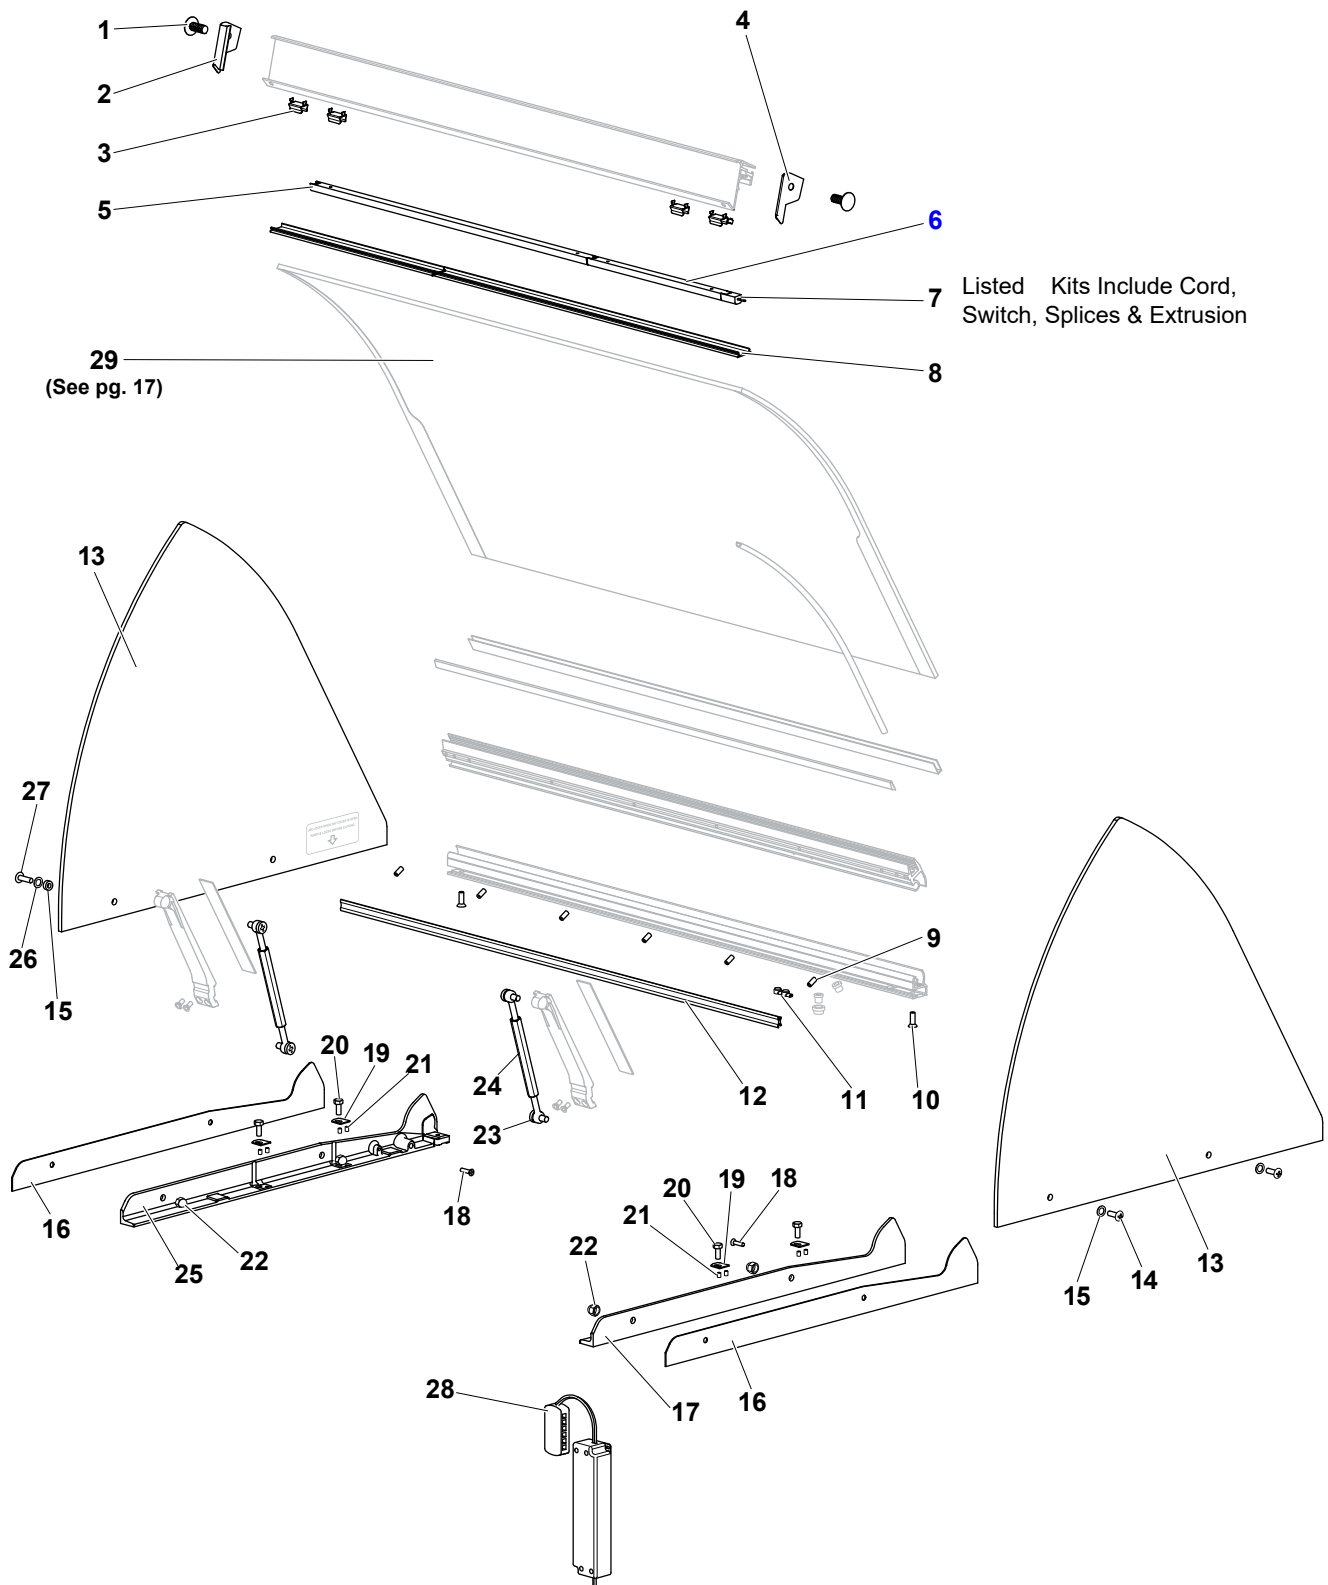

FIXED COVERS (SPECIAL MOUNTING) – 100-120VAC, 50/60Hz

FIXED COVERS (SPECIAL MOUNTING) – 100-120VAC, 50/60Hz

Item	Part #	Description	16.5"	18"	19"	25"	37"	49"
1	223451	RIVET, NYLON FIR TREE	2	2	2	2	2	2
2	2504647	Left End Cap Replacement Kit	1	1	1	1	1	1
3	525010	CLIP, PVC, LED LIGHTS <i>(Replaced 2500556)</i>	2	4	4	4	4	4
4	2504646	Right End Cap Replacement Kit	1	1	1	1	1	1
5	524412	SSL, LED Stick, 34" Fixture 3500k <i>(Units After 3/4/19)</i>					1	1
	224314	Hera, LED Stick, 34" Fixture 4100k <i>(Units Prior to 3/4/19)</i>					1	1
6	524410	SSL, LED Stick, 7-3/8" Fixture 3500k <i>(Units After 3/4/2019)</i>		2	2	1		
	224360	Hera, LED Stick, 8" Fixture 4000k <i>(Units Prior to 3/4/19)</i>		2	2	1		
6	524411	SSL, LED Stick 11" Fixture 3500k <i>(Units After 3/4/19)</i>	1			1		1
	224313	Hera, LED Stick 12" Fixture 4000k <i>(Units Prior to 3/4/19)</i>	1			1		1
7	2503911	Kit, SSL, Replacement Cord <i>(Units After 3/4/19)</i>	1	1	1	1	1	1
	600513	Kit, Hera, Replacement Cord <i>(Units Prior to 3/4/19)</i>	1	1	1	1	1	1
8	224315	DIFFUSER, SEMI-CLEAR 39" (Cut to length)	1	1	1	1	1	2
9	223394	SCREW, SET SCREW M6x12 CONE POINT	3	3	3	4	6	8
10	223389	SCREW, 1/4-20 x 3/4" S/S Phillips Flat Head Machine	2	2	2	2	2	2
11	522082	SPLICE 2-COND 19-26AWG	2	2	2	2	2	2
12	224387	FILLER, PLASTIC STRIP	1.13'	1.26'	1.34'	1.84'	2.84'	3.84'
13	600514	KIT, END GLASS REPLACEMENT	1	1	1	1	1	1
14	223109	SCREW, 1/4-20 x 7/8" SS TRUSS HEAD	2	2	2	2	2	2
15	524100	SPACER, NYLON .5" OD x .252"ID x 3/16" WHITE	4	4	4	4	4	4
16	225035	GASKET, 1/16" RUBBER ,GLASS END	2	2	2	2	2	2
17	2503744	KIT, RIGHT END MOUNT	1	1	1	1	1	1
18	214286	PLUG, HOLE .160 DIA	2	2	2	2	2	2
19	2501061	WASHER, END MOUNT CLEARVIEW DAY COVER	4	4	4	4	4	4
20	223424	SCREW, 10-24x1/2" SS HEX HD. MACHINE SCREW	4	4	4	4	4	4
21	223425	Set Screw, 10-32 x 3/16" <i>(Units Prior to 2/18/2019)</i>	8	8	8	8	8	8
22	223390	NUT, CAP, 1/4-20 18.8 S/S	4	4	4	4	4	4
23	223418	SCREW, M8 x 20 PAN HEAD PHILLIPS MACHINE SCREW	4	4	4	4	4	4
24	2500555	ASSEMBLY, CONNECTING ROD	2	2	2	2	2	2
25	2503745	KIT, LEFT END MOUNT	1	1	1	1	1	1
26	223398	WASHER, BLACK, 5/16" X .570 OD	4	4	4	4	4	4
27	223108	SCREW, 1/4-20 x 3/4" SS TRUSS HEAD	2	2	2	2	2	2
28	524414	SSL, Driver, LED, 24VDC 30W P/Supply, 120V <i>(Units After 3/4/19)</i>	1	1	1	1	1	1
	225855	Hera, Driver, LED, 24VDC 30W P/Supply, 120V <i>(Units Prior to 3/4/19)</i>	1	1	1	1	1	1
29	600500	KIT, REPLACEMENT GLASS 16.5" FIXED	1					
	600501	KIT, REPLACEMENT GLASS 18" FIXED		1				
	600502	KIT, REPLACEMENT GLASS 19" FIXED			1			
	600503	KIT, REPLACEMENT GLASS 25" FIXED				1		
	600505	KIT, REPLACEMENT GLASS 37" FIXED					1	
	600506	KIT, REPLACEMENT GLASS 49" FIXED						1