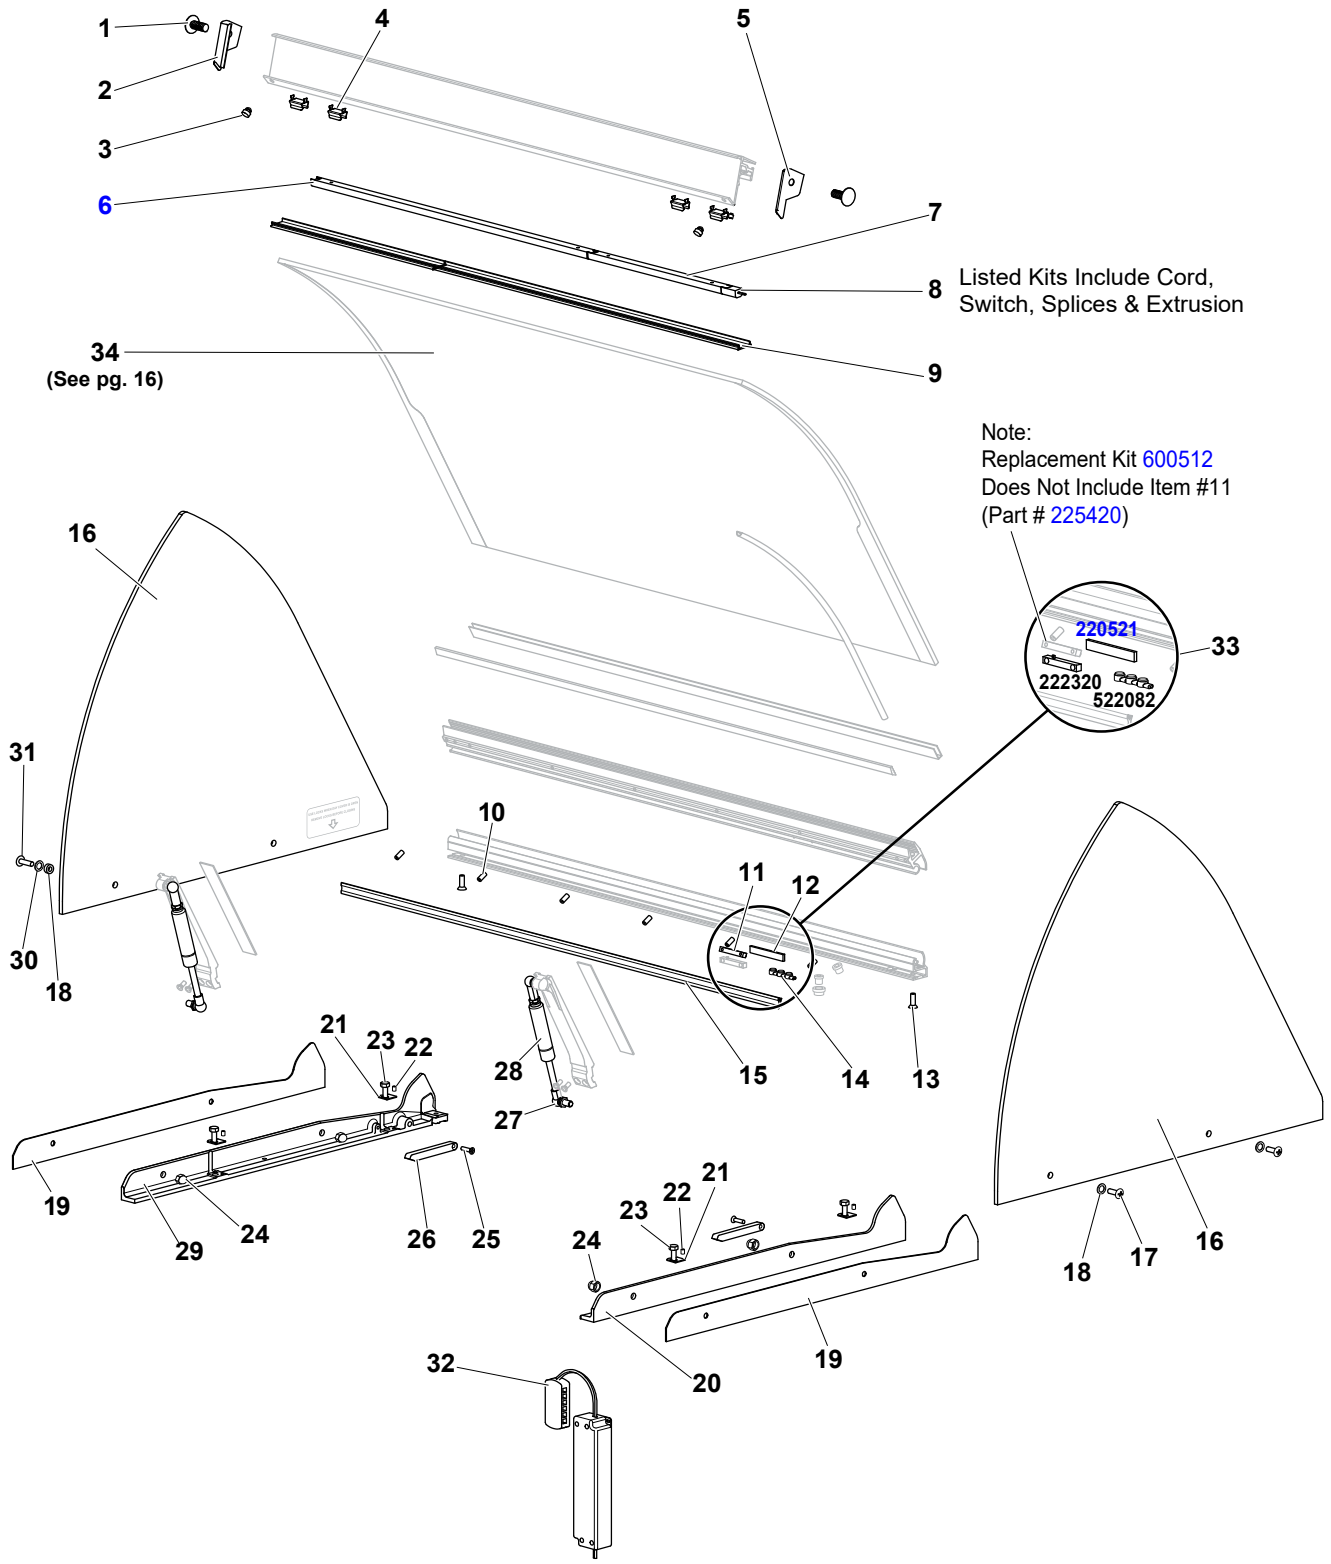

DROP COVERS – 100-120VAC, 50/60Hz

Listed Kits Include Cord, Switch, Splices & Extrusion

34
(See pg. 16)

Note:
Replacement Kit [600512](#)
Does Not Include Item #11
(Part # [225420](#))

DROP COVERS – 100-120VAC, 50/60Hz

Item	Part #	Description	36"	48"	60"	74"	86"
1	223451	RIVET, NYLON FIR TREE	2	2	2	2	2
2	2504647	Left End Cap Replacement Kit	1	1	1	1	1
3	223386	BUMPER, BLACK RUBBER PUSH-IN	2	2	2	2	2
4	525010	CLIP, PVC, LED LIGHTS <i>(Replaced 2500556)</i>	2	4	6	12	6
5	2504646	Right End Cap Replacement Kit	1	1	1	1	1
6	524412	SSL, LED Stick, 34" Fixture 3500k <i>(Units After 3/4/19)</i>	1	1	1		2
	224314	Hera, LED Stick, 34" Fixture 4100k <i>(Units Prior to 3/4/19)</i>	1	1	1		2
7	524411	SSL, LED Stick, 11" Fixture 3500k <i>(Units After 3/4/19)</i>		1	2	6	1
	224313	Hera, LED Stick, 12" Fixture 4100k <i>(Units Prior to 3/4/19)</i>		1	2	6	1
8	2503911	Kit, SSL, Replacement Cord <i>(Units After 3/4/19)</i>	1	1	1	1	1
	600513	Kit, Hera, Replacement Cord <i>(Units Prior to 3/4/19)</i>	1	1	1	1	1
9	224315	DIFFUSER, SEMI-CLEAR 39" (Cut to length)	1	2	2	2	3
10	223394	SCREW, SET SCREW M6x12 CONE POINT	6	8	10	12	14
11	225420	SWITCH, REED, MAGNETIC ACTUATOR	1	1	1	1	1
12	220521	TAPE, .219"X1-1/2" V2845H	1	1	1	1	1
13	223389	SCREW, 1/4-20 x 3/4" S/S Phillips Flat Head Machine	2	2	2	2	2
14	522082	SPLICE 2-COND 19-26AWG	3	3	3	3	3
15	224387	FILLER, HINGE, BLACK	2.76'	3.76'	4.76'	5.93'	6.93'
16	600514	KIT, END GLASS REPLACEMENT	1	1	1	1	1
17	223109	SCREW, 1/4-20 x 7/8" SS TRUSS HEAD	2	2	2	2	2
18	524100	SPACER, NYLON .5" OD x .252"ID x 3/16" WHITE	4	4	4	4	4
19	225035	GASKET, 1/16" RUBBER, GLASS END	2	2	2	2	2
20	2503744	KIT, RIGHT END MOUNT	1	1	1	1	1
21	2501061	WASHER, END MOUNT CLEARVIEW DAY COVER	4	4	4	4	4
22	223397	Setscrew, 10-32 x 1/4" <i>(Units Prior to 2/18/19)</i>	8	8	8	8	8
23	213387	SCREW, 1/4-20 x 3/4 HFM	4	4	4	4	4
24	223390	NUT, CAP, 1/4-20 18.8 S/S	4	4	4	4	4
25	223399	SCREW, 10-32 X 3/4" S/S FHPM	2	2	2	2	2
26	224402	LOCKING DEVICE	2	2	2	2	2
27	223396	BALL END STUD, M8 x 12	4	4	4	4	4
28	224317	GAS RAM, 36" 300N	2				
	224318	GAS RAM, 48" 400N		2			
	224345	GAS RAM, 60" 500N			2		
	224346	GAS RAM, 74" 650N				2	
	224319	GAS RAM, 86" 800N					2
29	2503745	KIT, LEFT END MOUNT	1	1	1	1	1
30	223398	WASHER, BLACK, 5/16" X .570 OD	2	2	2	2	2
31	223108	SCREW, 1/4-20 x 3/4" SS TRUSS HEAD	2	2	2	2	2
32	524414	SSL, Driver, LED, 24VDC 30W P/Supply, 120V <i>(Units After 3/4/19)</i>	1	1	1	1	1
	225855	Hera, Driver, LED, 24VDC 30W P/Supply, 120V <i>(Units Prior to 3/4/19)</i>	1	1	1	1	1
33	600512	KIT, SWITCH REPLACEMENT	1	1	1	1	1
34 See Page 16	600507	KIT, REPLACEMENT GLASS 36" DROP	1				
	600508	KIT, REPLACEMENT GLASS 48" DROP		1			
	600509	KIT, REPLACEMENT GLASS 60" DROP			1		
	600510	KIT, REPLACEMENT GLASS 74" DROP				1	
	600511	KIT, REPLACEMENT GLASS 86" DROP					1