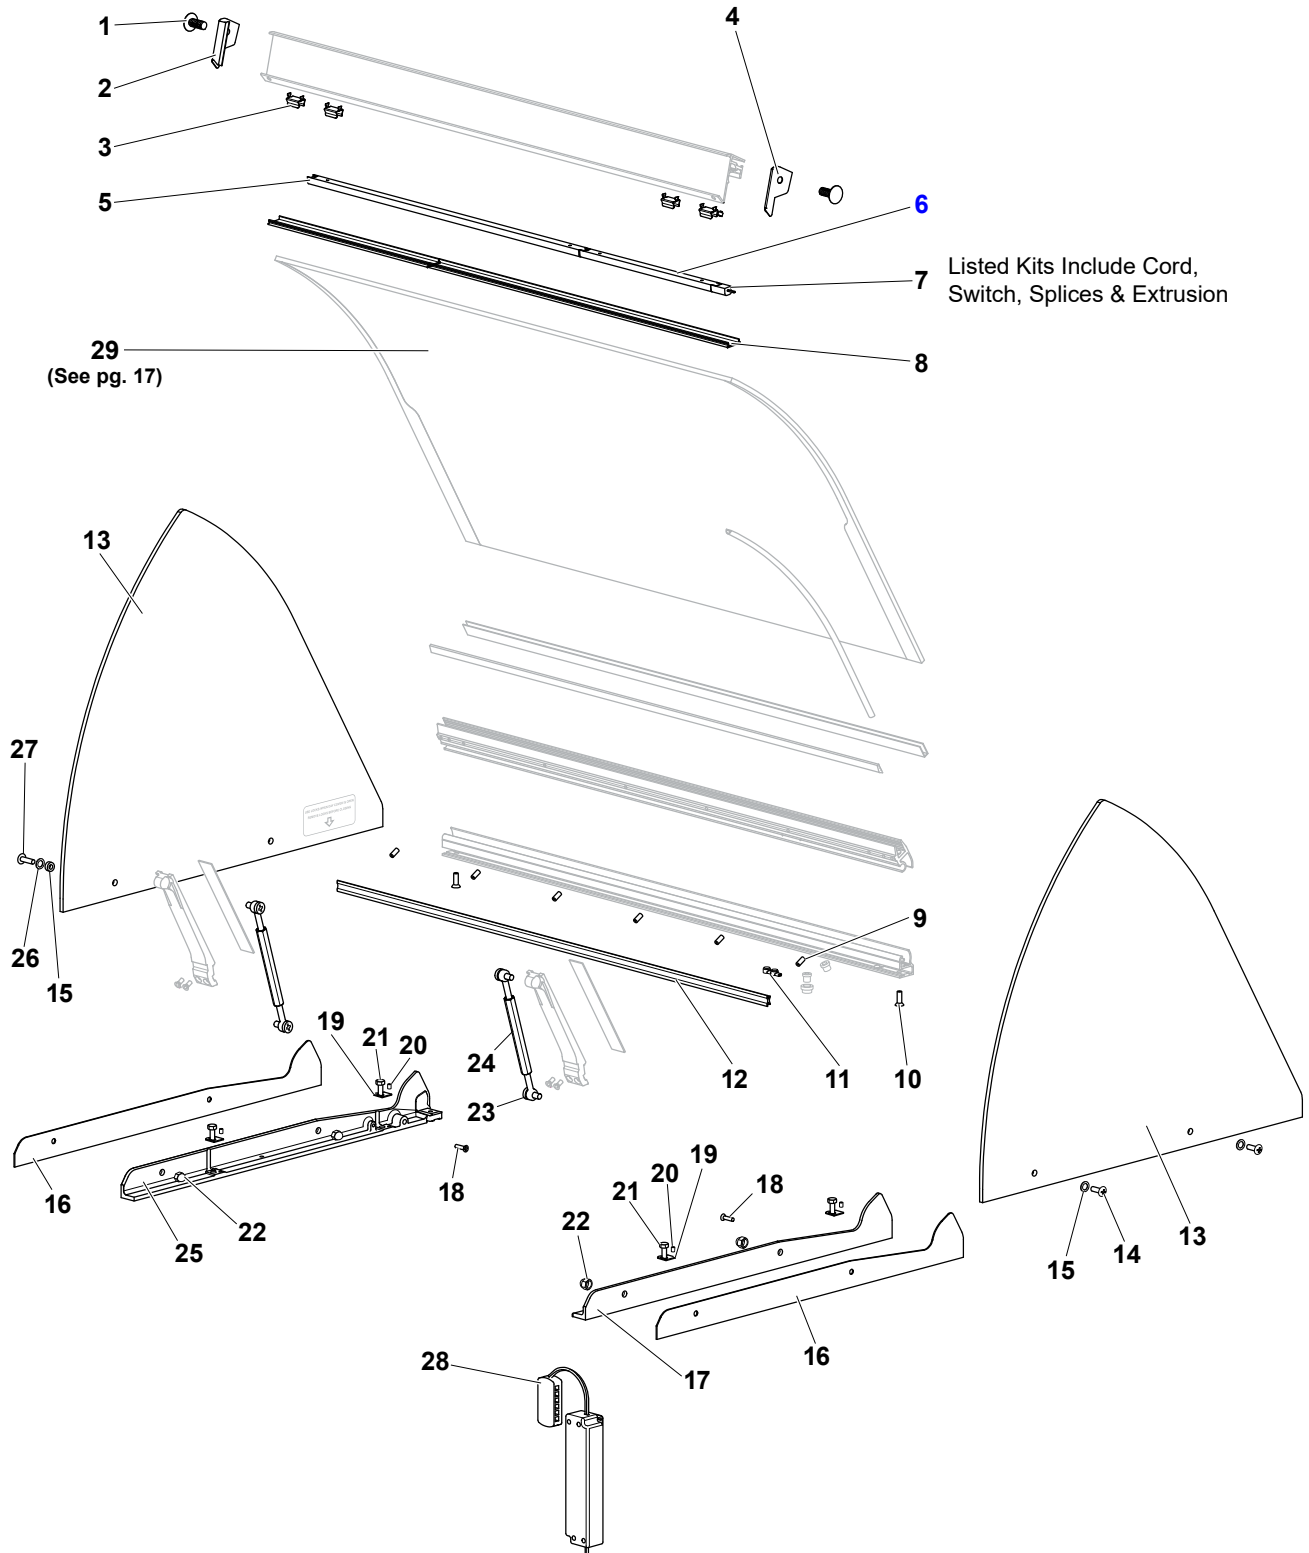

FIXED COVERS – 100-120VAC, 50/60Hz

FIXED COVERS – 100-120VAC, 50/60Hz

Item	Part #	Description	16.5"	18"	19"	21"	24"	25"	31"	37"	49"
1	223451	RIVET, NYLON FIR TREE	2	2	2	2	2	2	2	2	2
2	2504647	Left End Cap Replacement Kit	1	1	1	1	1	1	1	1	1
3	525010	CLIP, PVC, LED LIGHTS <i>(Replaced 2500556)</i>	2	4	4	4	4	4	4	2	4
4	2504646	Right End Cap Replacement Kit	1	1	1	1	1	1	1	1	1
5	524412	SSL, LED Stick, 34" Fixture 3500k <i>(Units After 3/4/19)</i>								1	1
	224314	Hera, LED Stick, 34" Fixture 4100k <i>(Units Prior to 3/4/19)</i>								1	1
6	524410	SSL, LED Stick 7-3/8" Fixture 3500k <i>(Units After 3/4/2019)</i>		2	2	2	1	1			
	224360	Hera, LED Stick 8" Fixture 4000k <i>(Units Prior to 3/4/19)</i>		2	2	2	1	1			
6	524411	SSL, LED Stick 11" Fixture 3500k <i>(Units After 3/4/19)</i>	1				1	1	2		1
	224313	Hera, LED Stick 12" Fixture 4000k <i>(Units Prior to 3/4/19)</i>	1				1	1	2		1
7	2503911	Kit, SSL, Replacement Cord <i>(Units After 3/4/19)</i>	1	1	1	1	1	1	1	1	1
	600513	Kit, Hera, Replacement Cord <i>(Units Prior to 3/4/19)</i>	1	1	1	1	1	1	1	1	1
8	224315	DIFFUSER, SEMI-CLEAR 39" (Cut to length)	1	1	1	1	1	1	1	1	2
9	223394	SCREW, SET SCREW M6x12 CONE POINT	3	3	3	3	3	4	4	6	8
10	223389	SCREW, 1/4-20 x 3/4" S/S PFHM	2	2	2	2	2	2	2	2	2
11	522082	SPLICE 2-COND 19-26AWG	2	2	2	2	2	2	2	2	2
12	224387	FILLER, PLASTIC STRIP	1.13'	1.26'	1.34'	1.34'	1.84'	1.84'	2.34'	2.84'	3.84'
13	600514	KIT, END GLASS REPLACEMENT	1	1	1	1	1	1	1	1	1
14	223109	SCREW, 1/4-20 x 7/8" SS TRUSS HEAD	2	2	2	2	2	2	2	2	2
15	524100	SPACER, NYLON	4	4	4	4	4	4	4	4	4
16	225035	GASKET, 1/16" RUBBER ,GLASS END	2	2	2	2	2	2	2	2	2
17	2503744	KIT, RIGHT END MOUNT	1	1	1	1	1	1	1	1	1
18	214286	PLUG, HOLE .160 DIA	2	2	2	2	2	2	2	2	2
19	2501061	WASHER, END MOUNT	4	4	4	4	4	4	4	4	4
20	223397	Setscrew, 10-32 x 1/4" <i>(Units Prior to 2/18/19)</i>	8	8	8	8	8	8	8	8	8
21	213387	SCREW, 1/4-20 x 3/4 HFM	4	4	4	4	4	4	4	4	4
22	223390	NUT, CAP, 1/4-20 18.8 S/S	4	4	4	4	4	4	4	4	4
23	223418	SCREW, M8 x 20 PAN HEAD PHILLIPS	4	4	4	4	4	4	4	4	4
24	2500555	ASSEMBLY, CONNECTING ROD	2	2	2	2	2	2	2	2	2
25	2503745	KIT, LEFT END MOUNT	1	1	1	1	1	1	1	1	1
26	223398	WASHER, BLACK, 5/16" X .570 OD	2	2	2	2	2	2	2	2	2
27	223108	SCREW, 1/4-20 x 3/4" SS TRUSS HEAD	2	2	2	2	2	2	2	2	2
28	524414	SSL, Driver, LED, 24VDC 30W P/Supply, 120V <i>(Units After 3/4/19)</i>	1	1	1	1	1	1	1	1	1
	225855	Hera, Driver, LED, 24VDC 30W P/Supply, 120V <i>(Units Prior to 3/4/19)</i>	1	1	1	1	1	1	1	1	1
29 See Page 17	600500	KIT, REPLACEMENT GLASS 16.5" FIXED	1								
	600501	KIT, REPLACEMENT GLASS 18" FIXED		1							
	600502	KIT, REPLACEMENT GLASS 19" FIXED			1						
	600526	KIT, REPLACEMENT GLASS 21" FIXED				1					
	600527	KIT, REPLACEMENT GLASS 24" FIXED					1				
	600503	KIT, REPLACEMENT GLASS 25" FIXED						1			
	600504	KIT, REPLACEMENT GLASS 31" FIXED							1		
	600505	KIT, REPLACEMENT GLASS 37" FIXED								1	
	600506	KIT, REPLACEMENT GLASS 49" FIXED									1