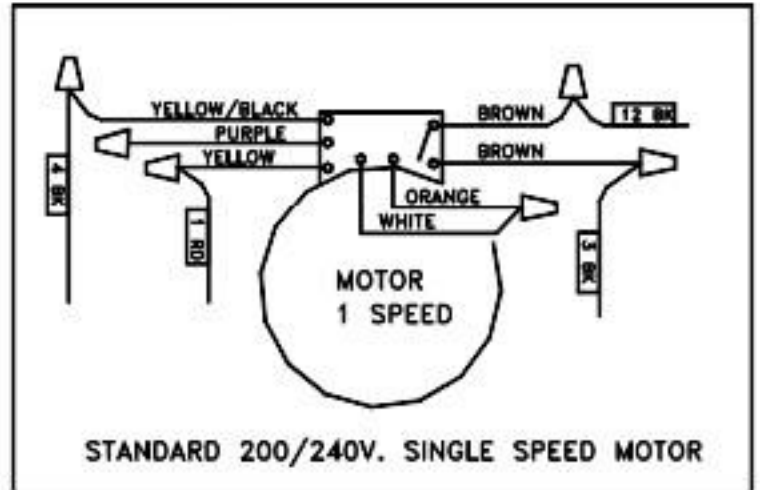

CONTROL PANEL  
REAR VIEW

OVEN  
LIGHTS  
120V. BULBS  
"OPTION"

**WIRE COLOR CODE**

BK - BLACK  
RD - RED  
G - GREEN  
W - WHITE