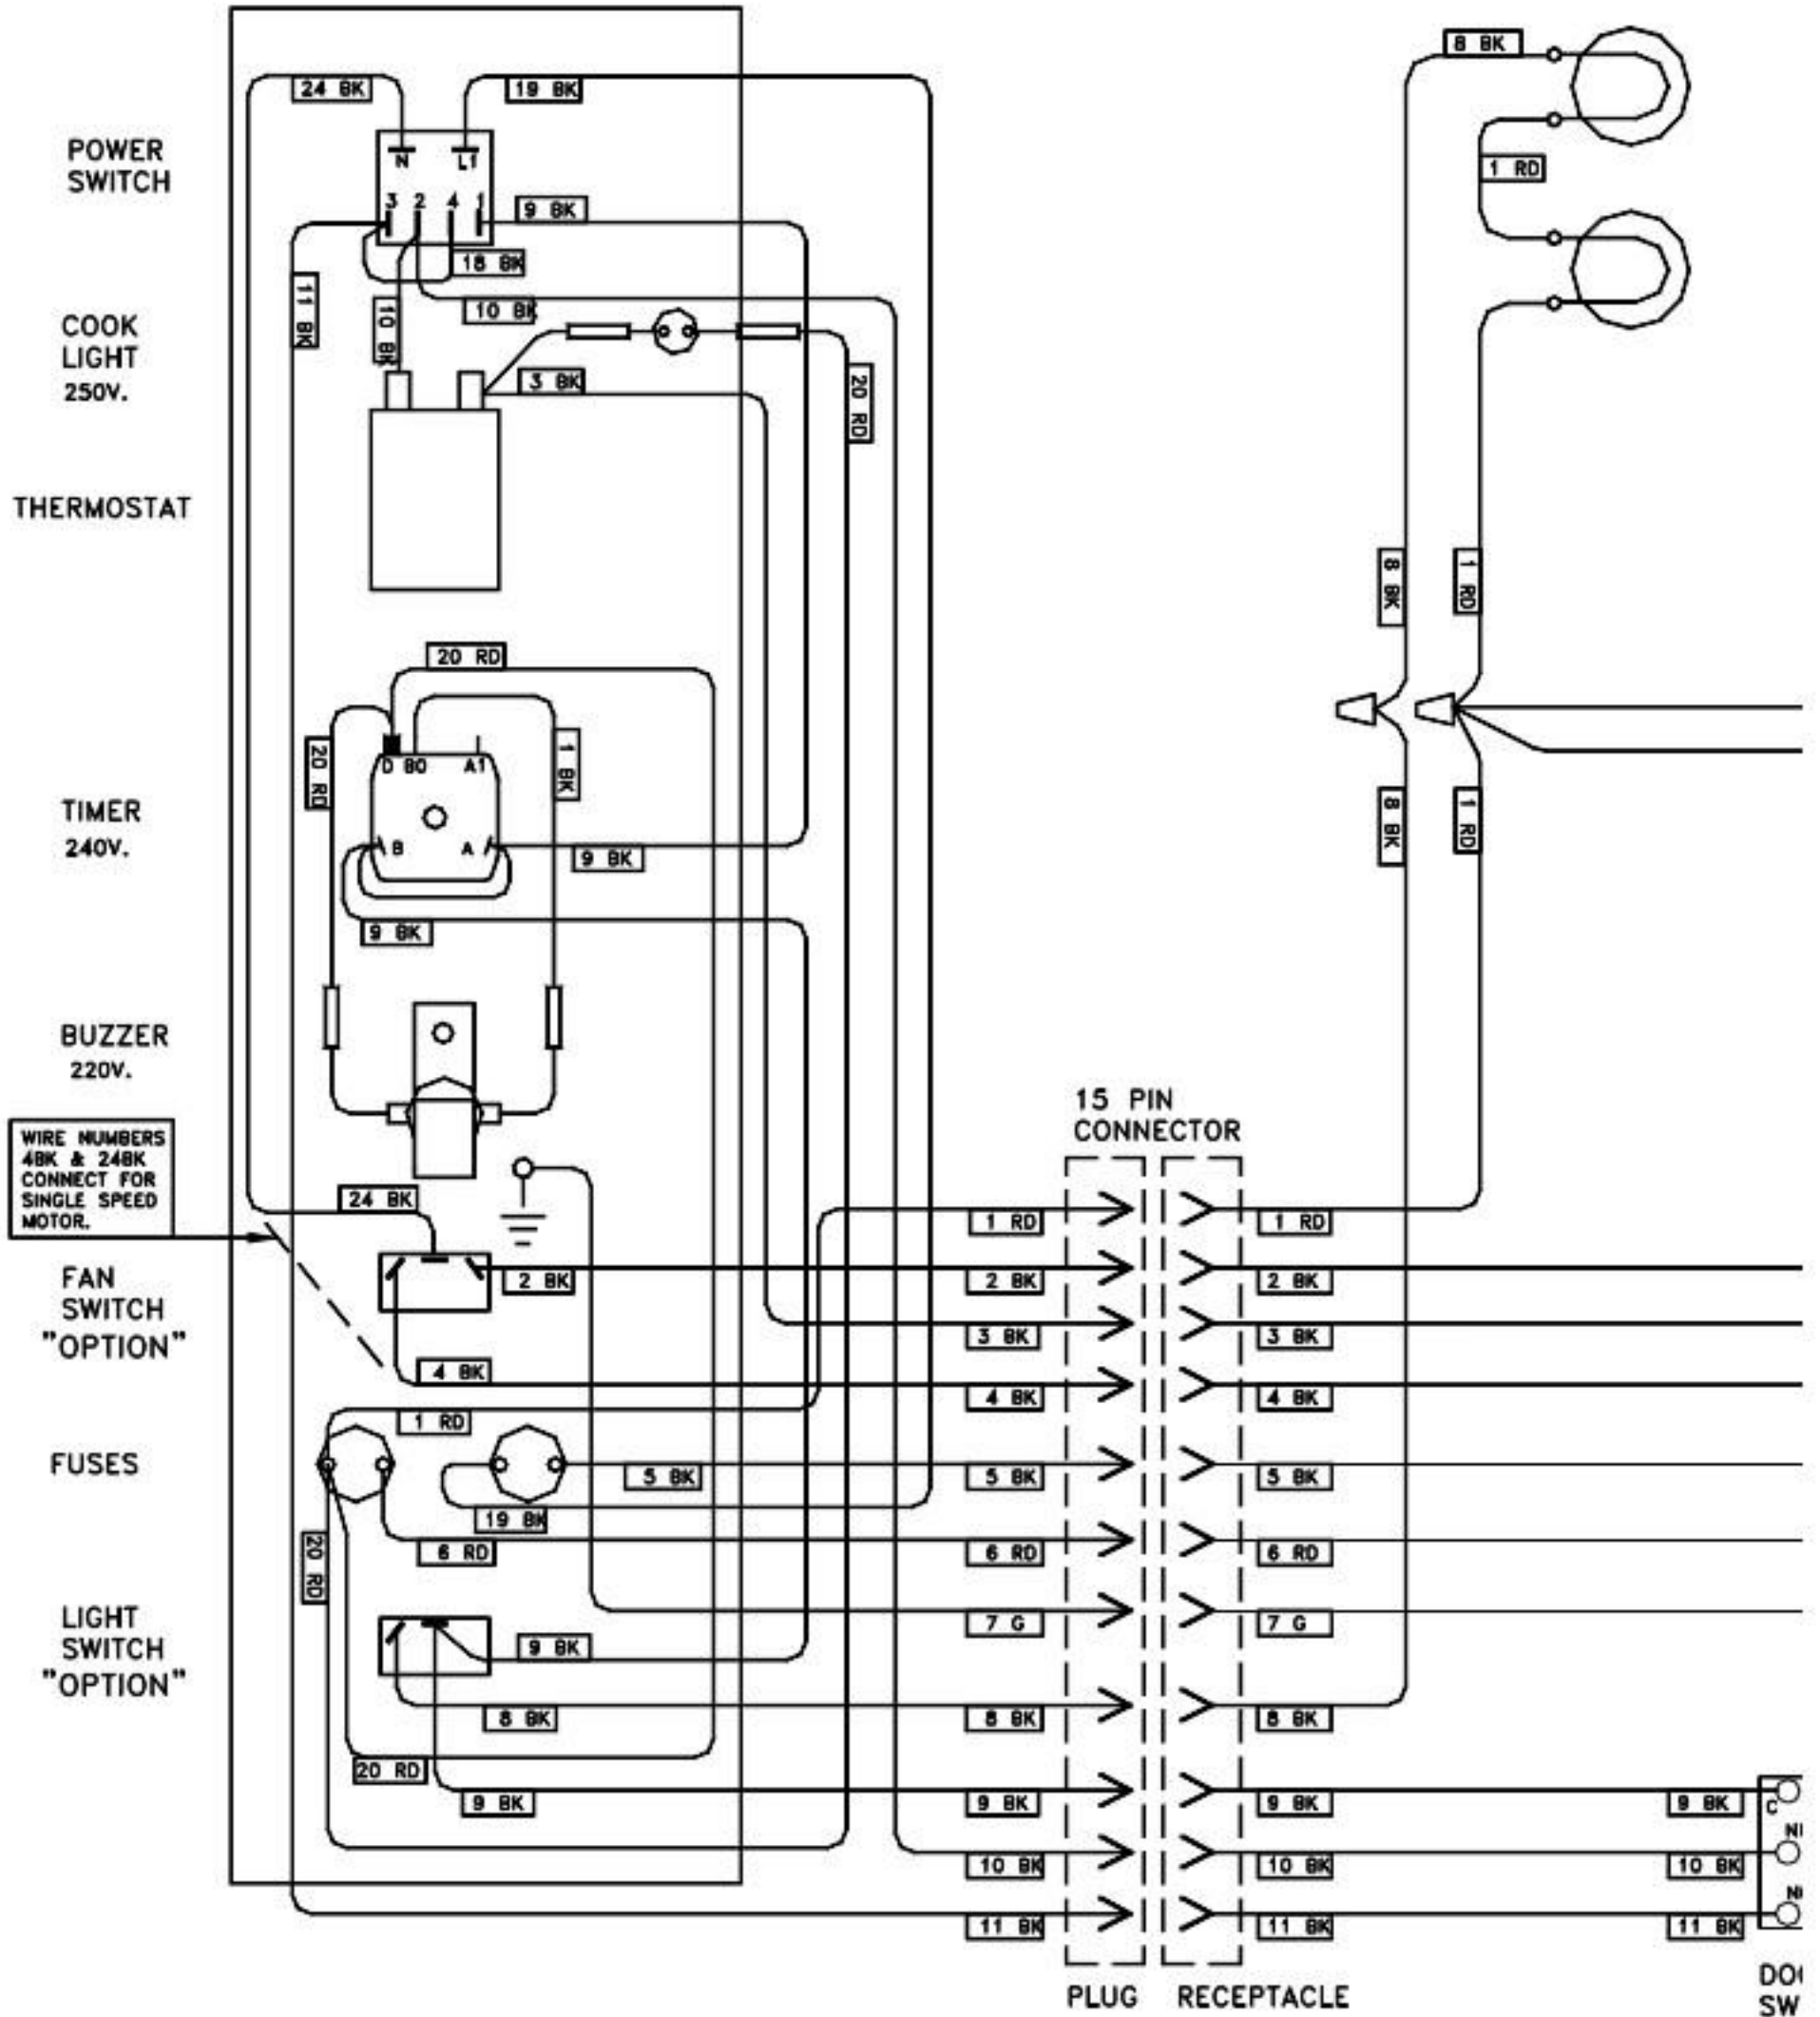

CONTROL PANEL  
REAR VIEW

OVEN  
LIGHTS  
120V. BULBS  
"OPTION"

**WIRE COLOR CODE**

BK - BLACK  
RD - RED  
G - GREEN  
W - WHITE