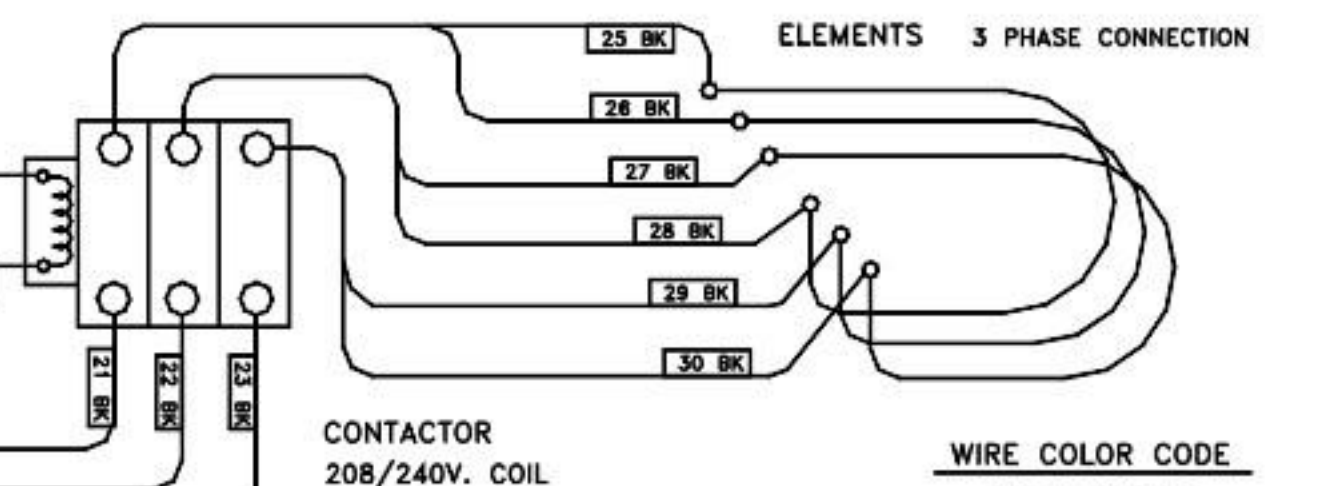

CONTROL PANEL  
REAR VIEW

OVEN  
LIGHTS  
120V. BULBS  
"OPTION"

**WIRE COLOR CODE**

BK - BLACK  
RD - RED  
G - GREEN  
W - WHITE