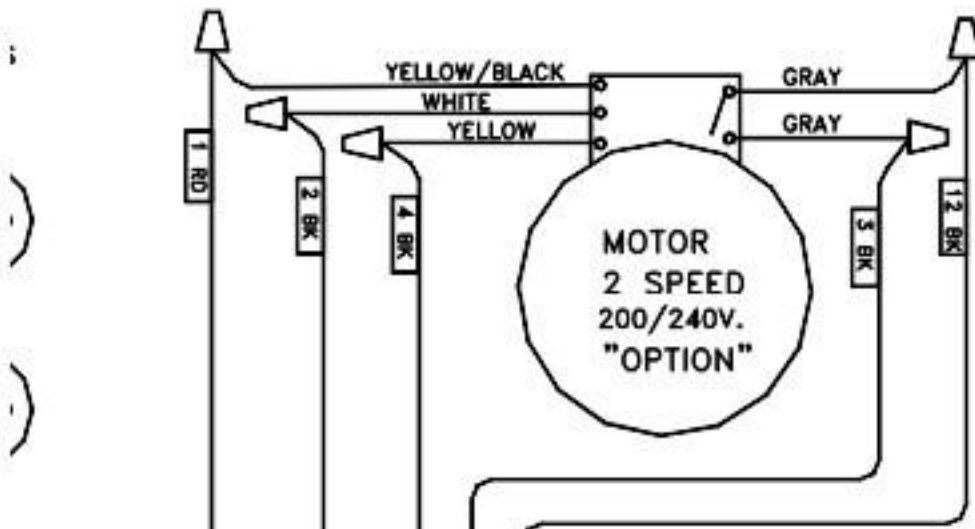

CONTROL PANEL  
REAR VIEW

OVEN  
LIGHTS  
120V. BULBS  
"OPTION"

**WIRE COLOR CODE**

BK - BLACK  
RD - RED  
G - GREEN  
W - WHITE