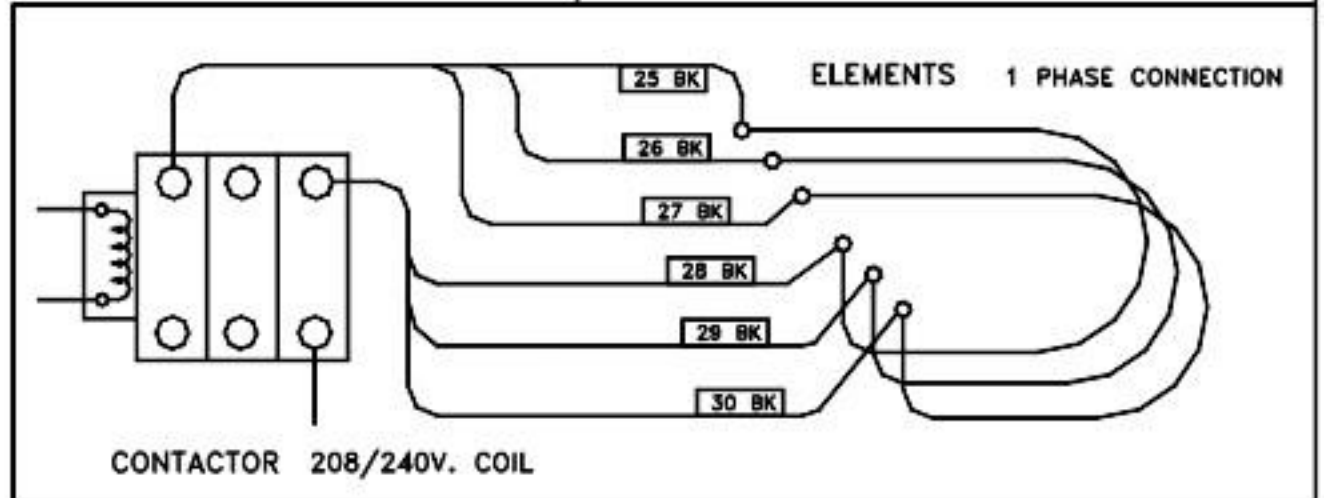

CONTROL PANEL  
REAR VIEW

OVEN  
LIGHTS  
120V. BULBS  
"OPTION"

**WIRE COLOR CODE**

BK - BLACK  
RD - RED  
G - GREEN  
W - WHITE