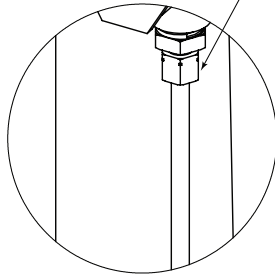

After inserting water
tube tighten nut to
set ferrule on tubing

DETAIL C

STEP 4

STEP 5

Attach to water
supply, check all
connections for leaks