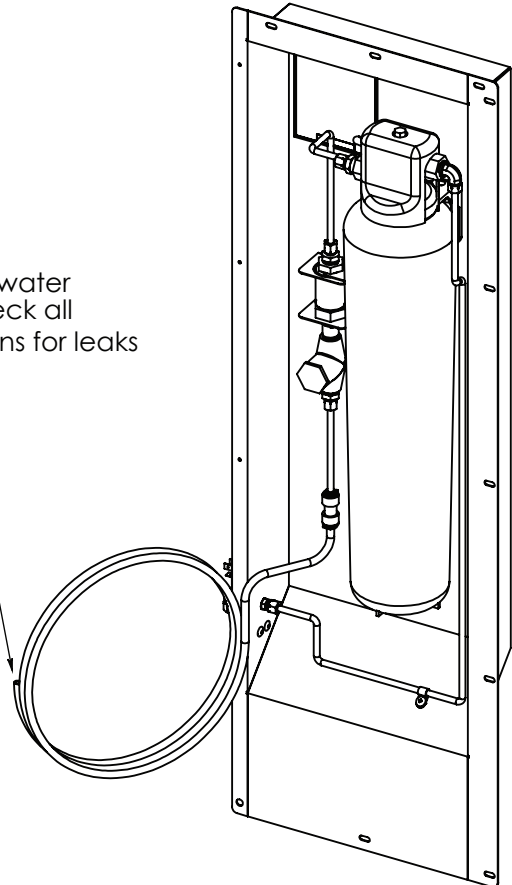

STEP 4

STEP 5

Attach to water
supply, check all
connections for leaks