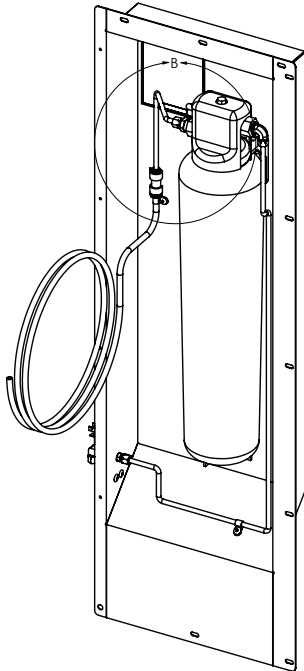

Proofer Oven With Out
Optional Back Flow
Preventer