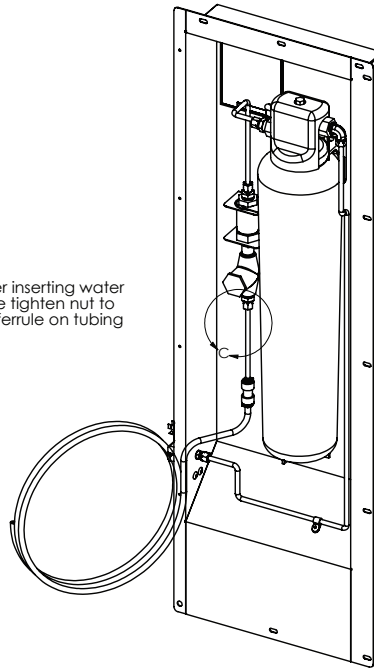

Proofer Oven With
Optional Back Flow
Preventer