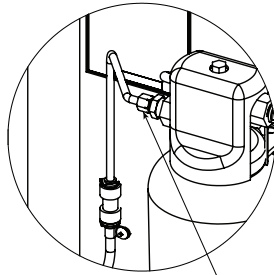

DETAIL B

After inserting water
tube tighten nut to
set ferrule on tubing

STEP 4

STEP 5

Attach to water
supply, check all
connections for leaks