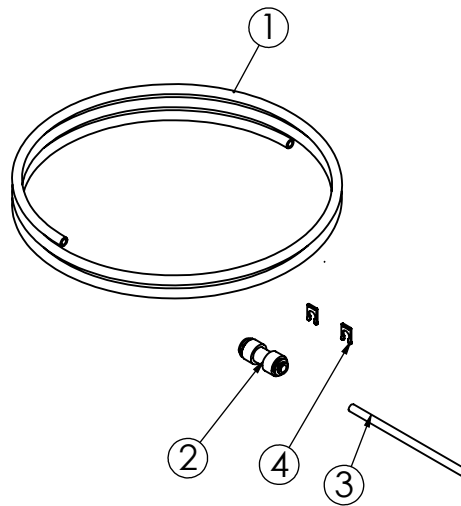

Your Solutions Partner

INSTALLATION INSTRUCTIONS

EUROPE WATER KIT INSTRUCTIONS FOR DUKE KIT# 600182

ITEM NO.	PART NUMBER	DESCRIPTION	QTY.
1	512427	TUBING, 8 MM EUROPE SUPPLY KIT 10ft (3048 mm)	1
2	512403	REDUCING UNION CONN 5/16" TUBE OD - 1/4" TUBE OD	1
3	512411	TSC, TUBE, LEADER 1/4" EUROPE KIT, 5in (127 mm)	1
4	512531	CLIP, RED LOCKING 1/4" TUBE	2