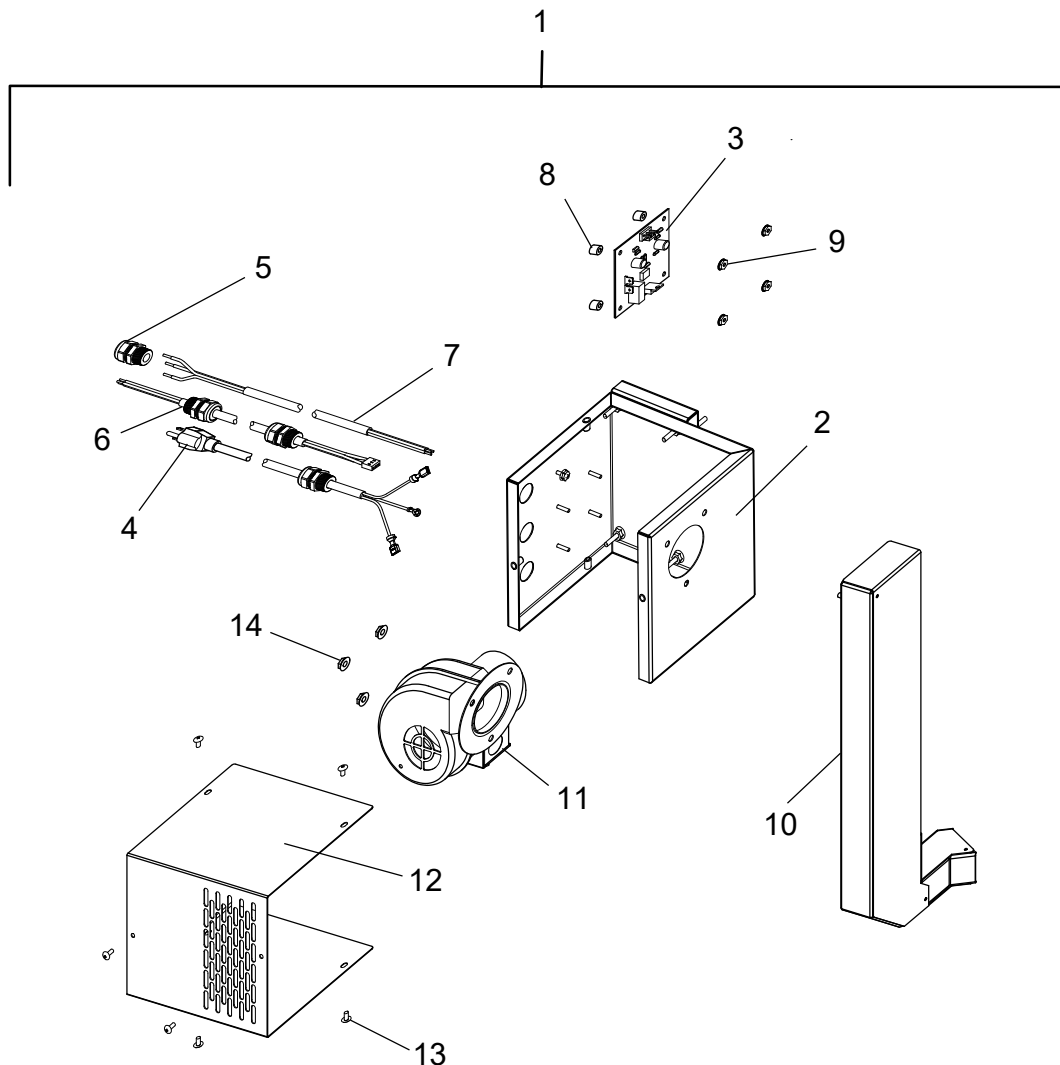

FLEXIBLE BATCH BROILER, GAS DOMESTIC VERSION BLOWER BOX AND DUCK, BACK MOUNT, LP GAS

Item	Part Number	Description	Qty
1	176432	Assembly, Blower Box and Duct, Back Mount	1
2	176436	Box, Blower, Back Mount	1
3	176426	PCB, Purge	1
4	176428	Power Cord Assembly, 15A 125V, 9' Long (Includes Strain Relief & Connectors)	1
5	175515	Strain Relief, Power Cord	1
6	176425	Harness Assembly, Purge PCB to Ignition Module	1
7	176424	Harness, Purge Cord Blower and Outlet	1
8	156951	Spacer, 5/16" OD x 3/8" Long	4
9	154219	Nut, Keps 6-32 Hex ZP	6
10	176434	Assembly, Duct Back	1
11	176431	Blower Assembly, Terminated	1
12	176437	Cover, Blower Box, Back	1
13	213028	Screw, 10-24 x 3/8" PTHMS S/S	6
14	653637	Nut, 1/4-20 Flanged Zinc Plated Hex	3