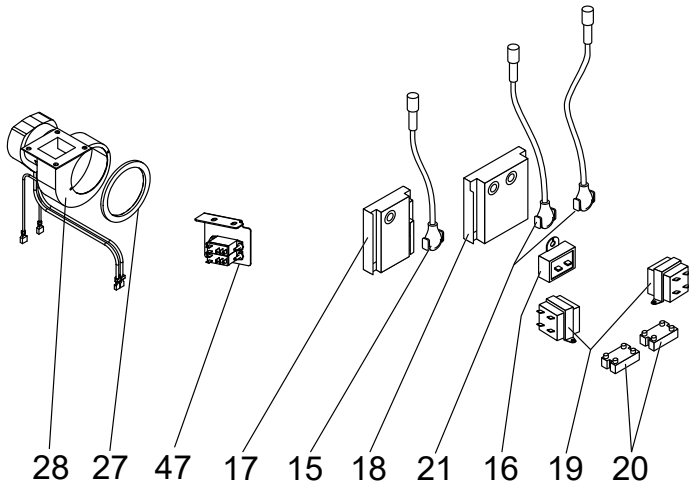

**FLEXIBLE BATCH BROILER, GAS DOMESTIC VERSION
TOP, FRONT & CONTROL SIDE**

Item	Part Number	Description	Qty
1	175066	Mounting Bracket, Burner	2
2	175780	Kit, Spare Part, IR Burner (Ref-175504)	2
3	175867K	Conveyor Drive Motor and Label, 115V	1
4	175176	Mounting Bracket, Conveyor Drive Motor	1
5	175517	Sprocket, 21 Teeth x 3/8 Bore	1
6	175550	Light, Cook	1
7	175503	Switch, Main Power	1
8	175536	Igniter	3
Not Shown	175095K	Weldment, Igniter Guard (Ref-item 16 on pages 8 & 9)	1
9	175086	Shaft Plate, Rear	2
10	175525	Bushing Block, Conveyor	4
11	175038	Conveyor Shaft, Rear	1
Not Shown	175037	Conveyor Shaft, Front	1
12	175356	Frame, Control Board Mounting Bezel	1
13	176480	Control Assembly with Water Detection Label (120V Domestic & Canada Units)	1
	175873K	Control Assembly with Water Detection Label (120V International Units)	1
14	175510	Gasket, Control Bezel	1
15	175538	Ignition Suppression Cable, Lower Ignition Module	1
16	175507	Capacitor, Motor Conveyor	1
17	175868	Ignition Module with Water Detection Label, Natural Gas	1
	175872	Ignition Module with Water Detection Label, LP Gas	1
18	175869K	Ignition Module with Water Detection Label, IR Burners	1
19	175516	Transformer, 40VA, 120VAC-24VAC	2
20	175870K	Relay, Solid State with Water Detection Label	2
21	175537	Ignition Suppression Cable, Upper Ignition Module	2
22	175553	Terminal Strip, 10 MM	1
23	175531	Valve, Natural Gas Combo, 120VAC (Natural Gas Only)	1
	175766	Valve, LP Gas Combo, 120VAC (LP Gas Only)	1
Not Shown	175612	Kit, LP Gas Conversion, 120V International	1
	175613	Kit, Natural Gas Conversion, 120V International	1
	176538	Kit, Natural Gas Conversion, US & Canada	1
	176543	Kit, LP Gas Conversion, US & Canada, Burners & Grease Pans, Back Mount	1
	176571	Kit, LP Gas Conversion, US & Canada, Burners & Grease Pans, Base Mount	1
24	175540	Brass Fitting, Gas Valve to Burner Supply Tube	2
25	600290	Kit, Lower Orifice holder Replacement (Ref-176368)	1
26	175823	Orifice, Lower Burner, #31, Natural Gas, 120/230V International/High Altitude	1
	175737	Orifice, Lower Burner, #49, LP Gas, 120V Domestic/International/High Altitude	1
	176404	Orifice, Lower Burner, #30, Natural Gas, 120V Domestic/Canada/High Altitude	1
	176412	Orifice, Lower Burner, #46, LP Gas, 120V Domestic/Canada/High Altitude	1
Not Shown	176514	Kit, Natural & LP Gas Orifices, High Altitude	1
27	175511	Gasket, Blower Motor	1
28	600249K	Kit, Domestic Blower Motor & Gasket, 120V 60Hz (Ref-176185 & 175511)	1
29	175380	Shield, Ignition Cable	2
30	175477	Aluminum Tube, IR to Valve	1
31	175535	Sensor, IR Burner	2

**FLEXIBLE BATCH BROILER, GAS DOMESTIC VERSION
TOP, FRONT & CONTROL SIDE**