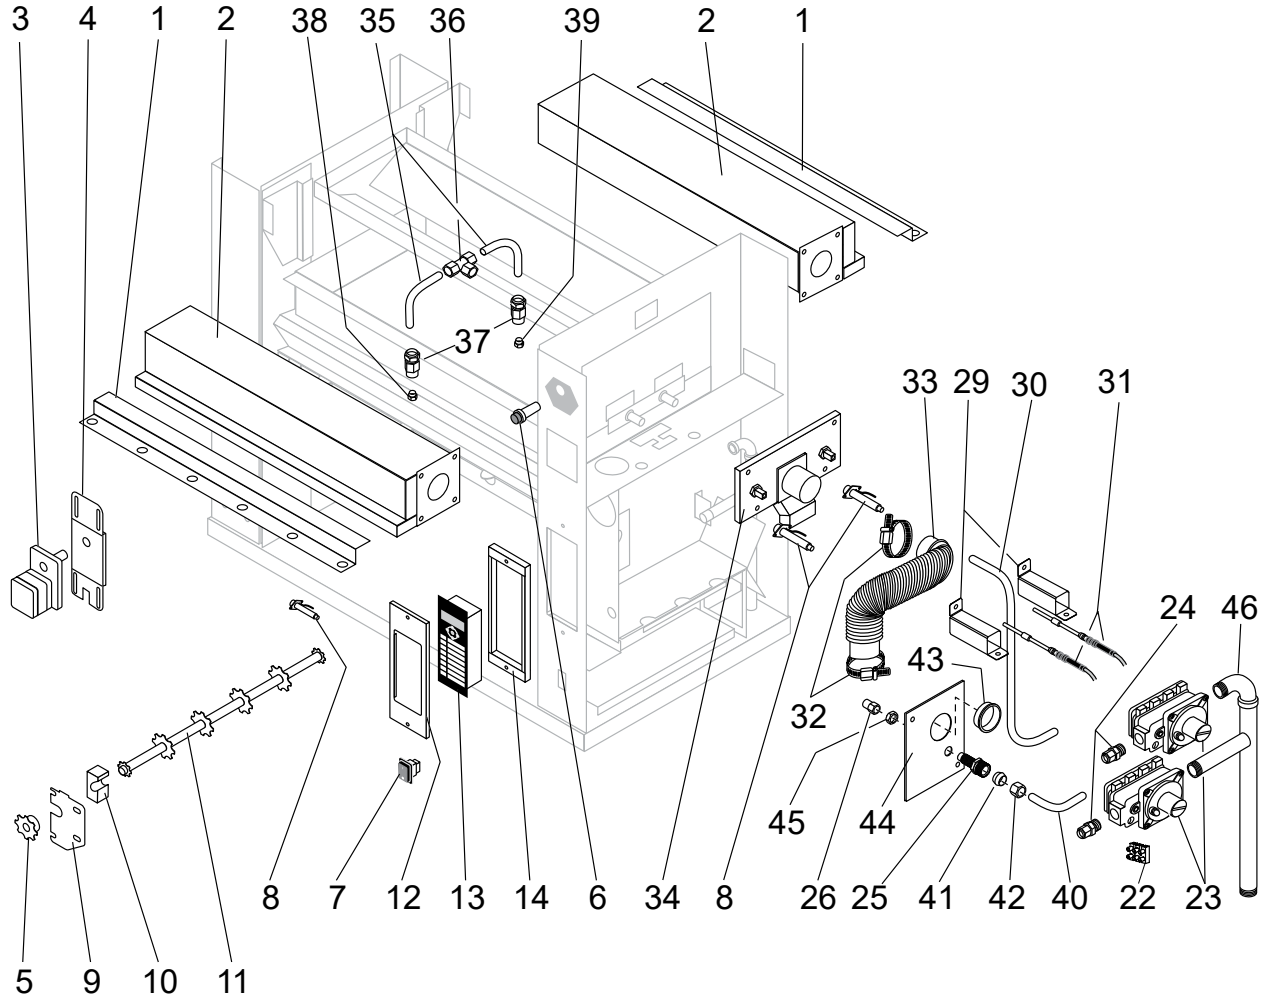

**FLEXIBLE BATCH BROILER, GAS DOMESTIC VERSION
TOP, FRONT & CONTROL SIDE (Continued)**

**FLEXIBLE BATCH BROILER, GAS DOMESTIC VERSION
REAR AND FRONT DISCHARGE**

Item	Part Number	Description	Qty
1	175086	Plate, Shaft, Rear	2
2	175525	Bushing Block, Conveyor	4
3	175534	Sensor, Lower Burner	1
4	175977K	Kit, Temperature Probe (<i>Ref-175518 & 175138</i>)	1
5	175515	Strain Relief, Power Cord	1
6	175022	Clip, Front Bushing	2
7	175037K	Discharge Shaft, Front	1
8	175551	Drive Chain	1
9	175674	Cook Chain Conveyor	1
Not Shown	524934	Sanigrid Pliers	1