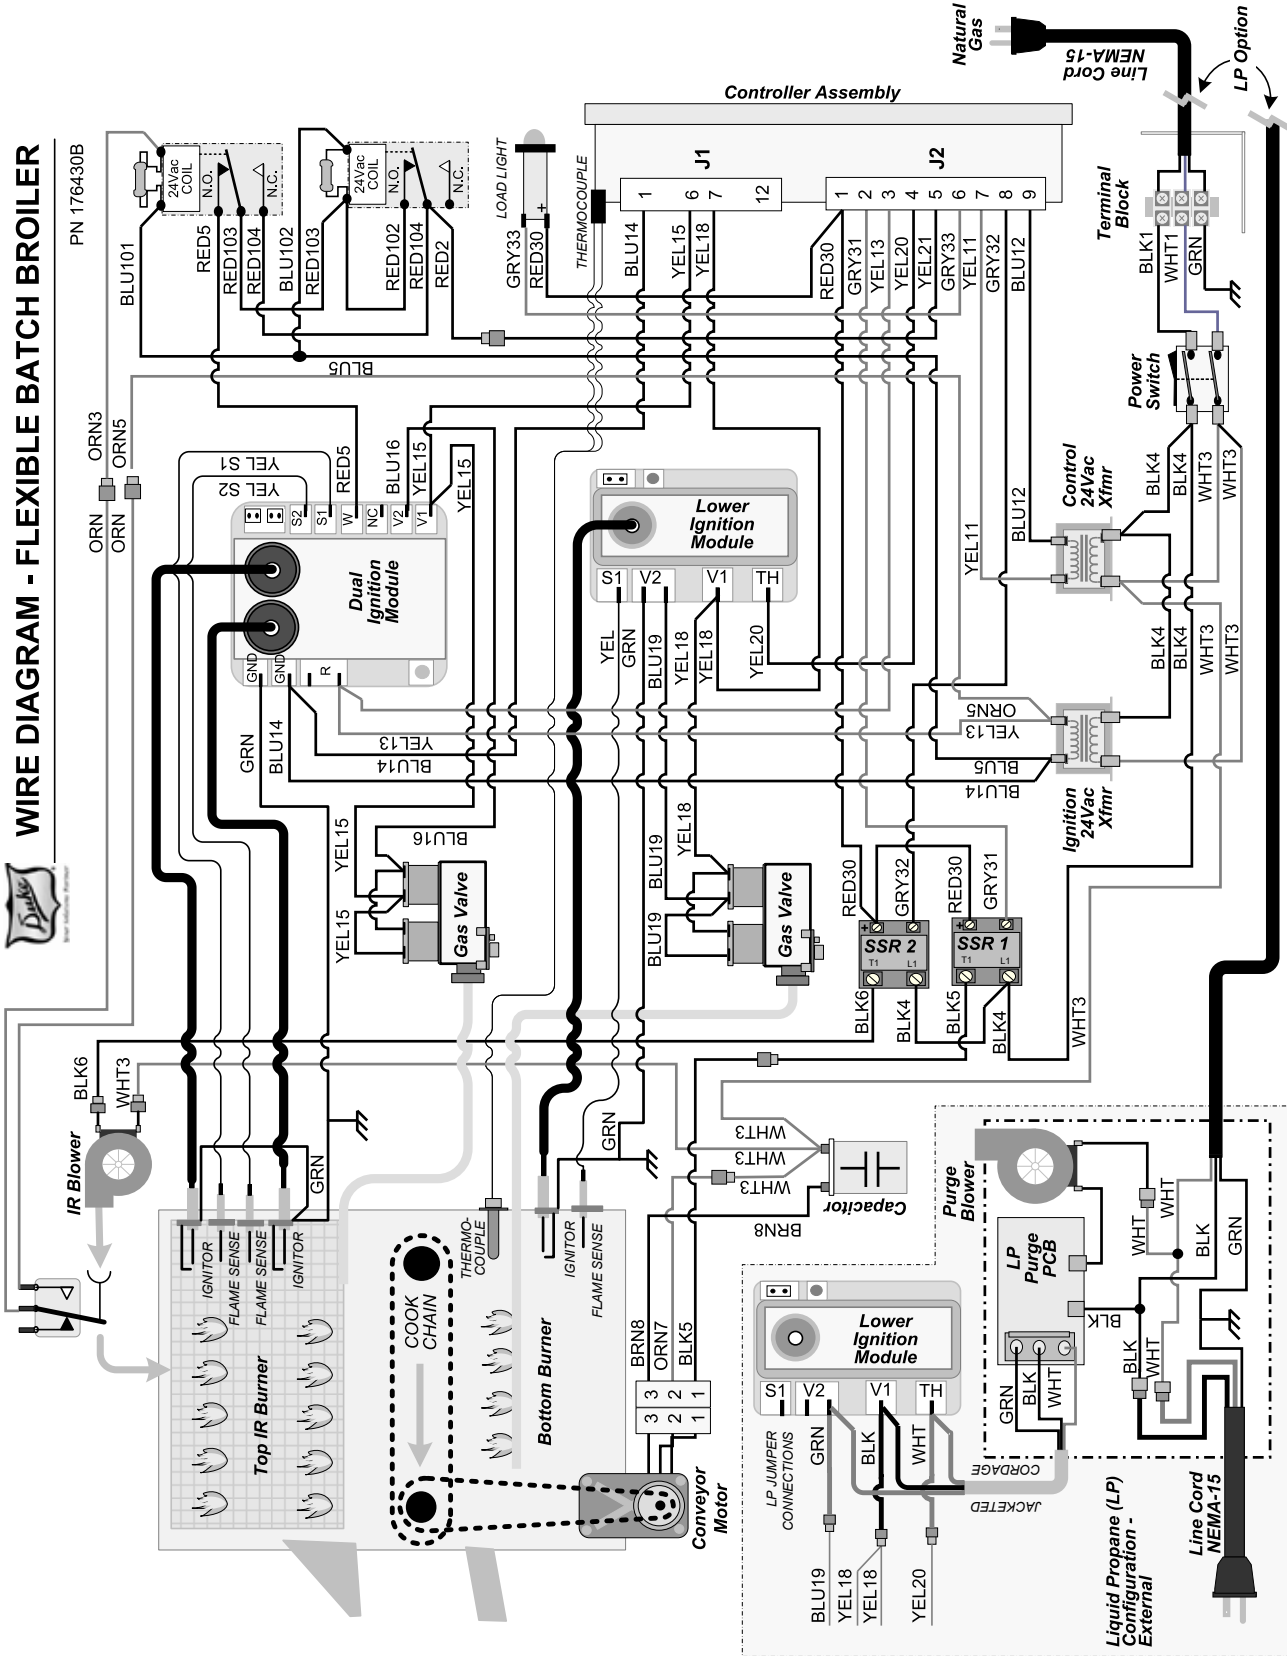

WIRE DIAGRAM - FLEXIBLE BATCH BROILER

LP Lower Burner Upgrade