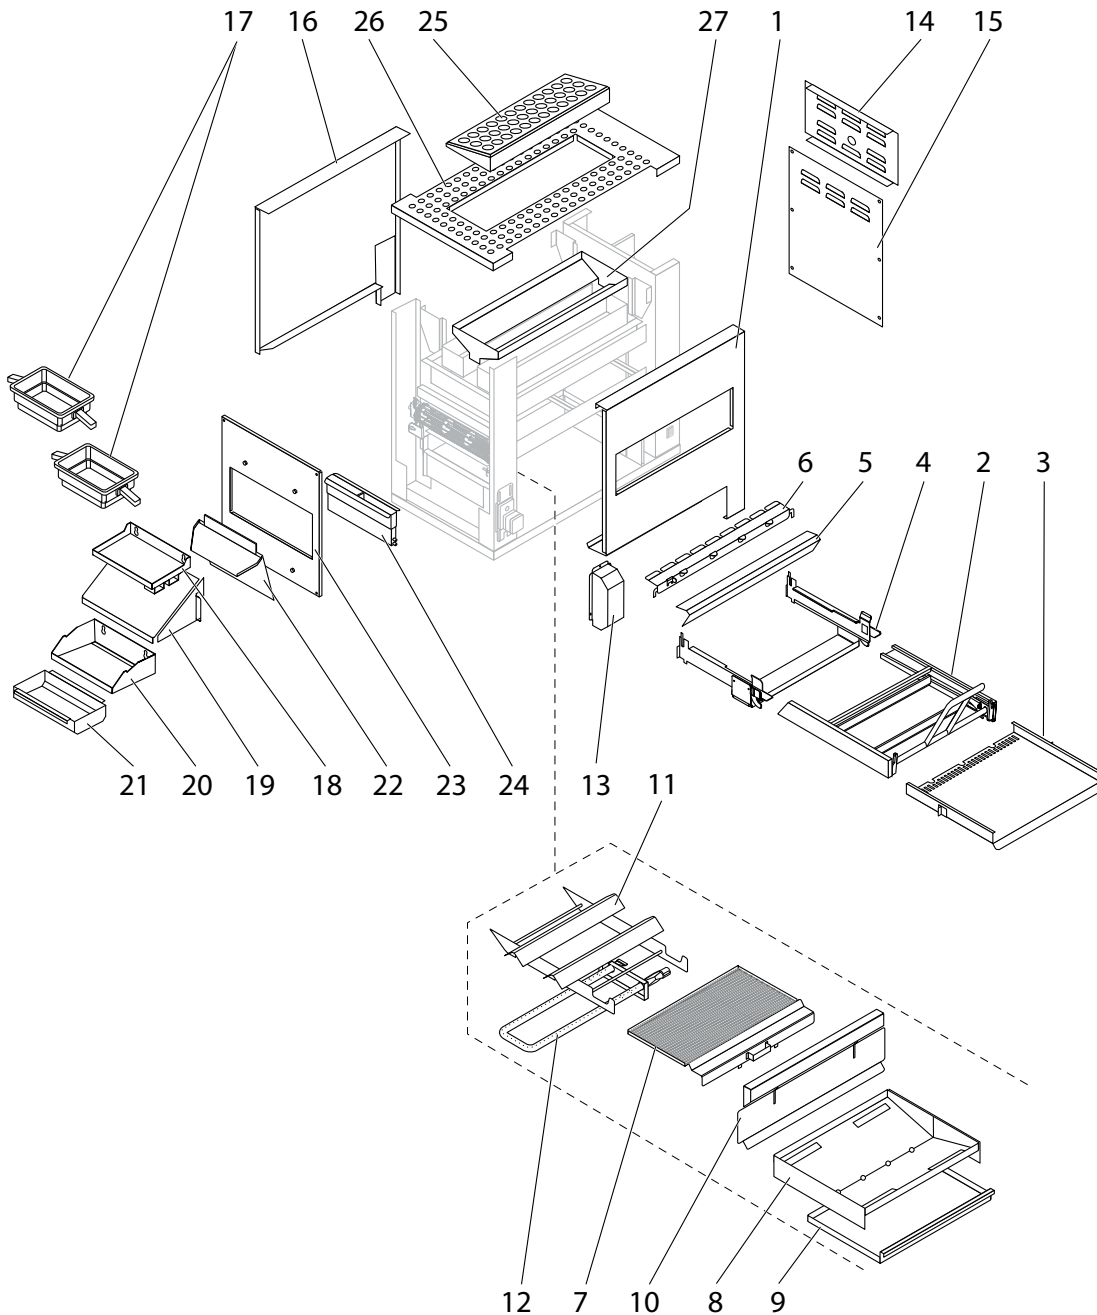

FLEXIBLE BATCH BROILER, GAS DOMESTIC VERSION COVERS, ACCESS PANELS AND PANS

Item	Part Number	Description	Qty
Not Shown	175482	Catalyst Guard (Required with Catalyst)	1
Not Shown	600277	Kit, Catalyst Riser Assembly	1
Not Shown	600278	Kit, Catalyst and Riser Assembly	1
26	175221	Body Top	1
27	175225K	Upper Flue	1
Not Shown	175838K	Lower Flue	1
Not Shown	176583	Removable Panel Kit (<i>Ref-175300-175250-175305</i>)	1
Not Shown	176854	Lower Flue Kit (<i>Ref-175838-213042</i>)	1