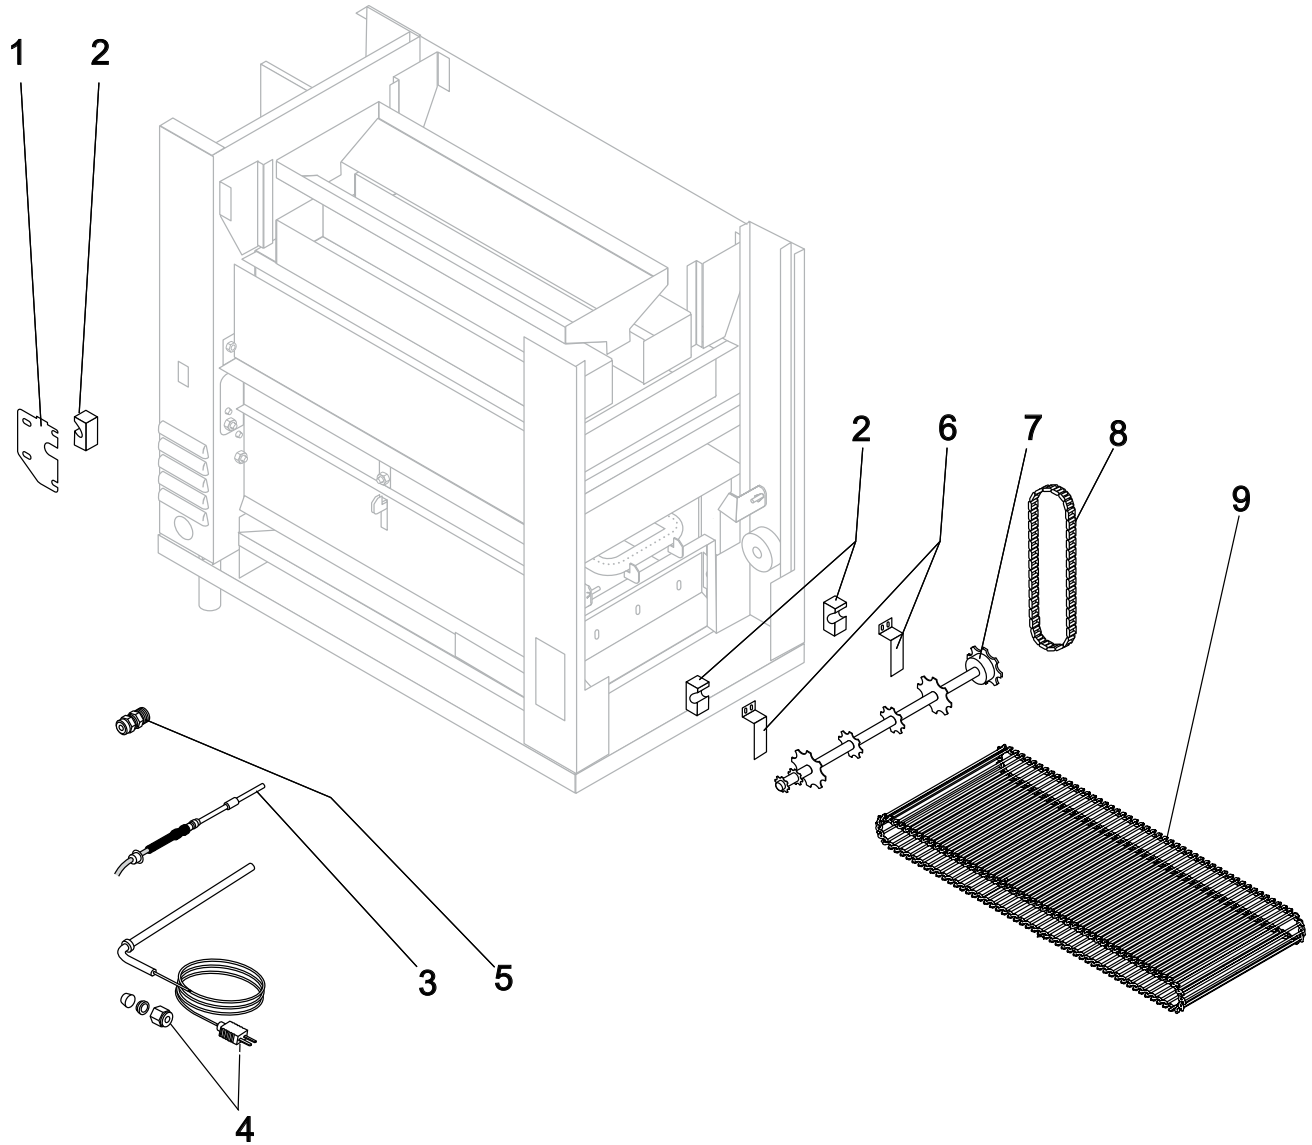

**FLEXIBLE BATCH BROILER, GAS DOMESTIC VERSION
REAR AND FRONT DISCHARGE**

Item	Part Number	Description	Qty
1	175086	Plate, Shaft, Rear	2
2	175525	Bushing Block, Conveyor	4
3	175534	Sensor, Lower Burner	1
4	175977K	Kit, Temperature Probe (<i>Ref-175518 & 175138</i>)	1
5	175515	Strain Relief, Power Cord	1
6	175022	Clip, Front Bushing	2
7	175037K	Discharge Shaft, Front	1
8	175551	Drive Chain	1
9	175674	Cook Chain Conveyor	1
Not Shown	524934	Sanigrid Pliers	1

**FLEXIBLE BATCH BROILER, GAS DOMESTIC VERSION
REAR AND FRONT DISCHARGE**