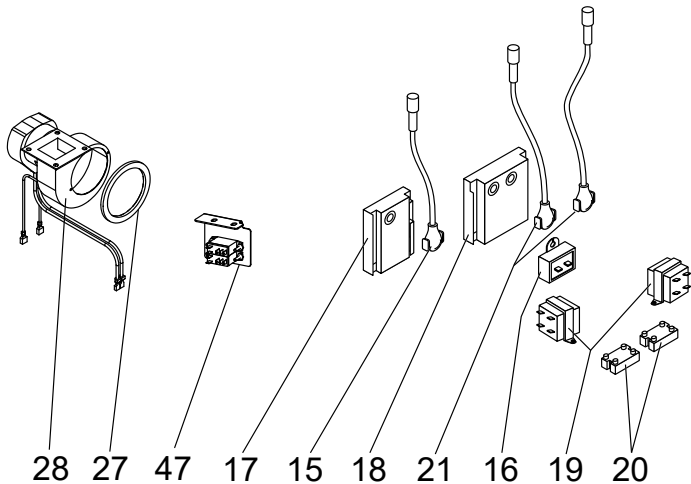

**FLEXIBLE BATCH BROILER, GAS DOMESTIC VERSION
TOP, FRONT & CONTROL SIDE (Continued)**

**FLEXIBLE BATCH BROILER, GAS DOMESTIC VERSION
REAR AND FRONT DISCHARGE**

Item	Part Number	Description	Qty
1	175086	Plate, Shaft, Rear	2
2	175525	Bushing Block, Conveyor	4
3	175534	Sensor, Lower Burner	1
4	175977K	Kit, Temperature Probe (<i>Ref-175518 & 175138</i>)	1
5	175515	Strain Relief, Power Cord	1
6	175022	Clip, Front Bushing	2
7	175037K	Discharge Shaft, Front	1
8	175551	Drive Chain	1
9	175674	Cook Chain Conveyor	1
Not Shown	524934	Sanigrid Pliers	1