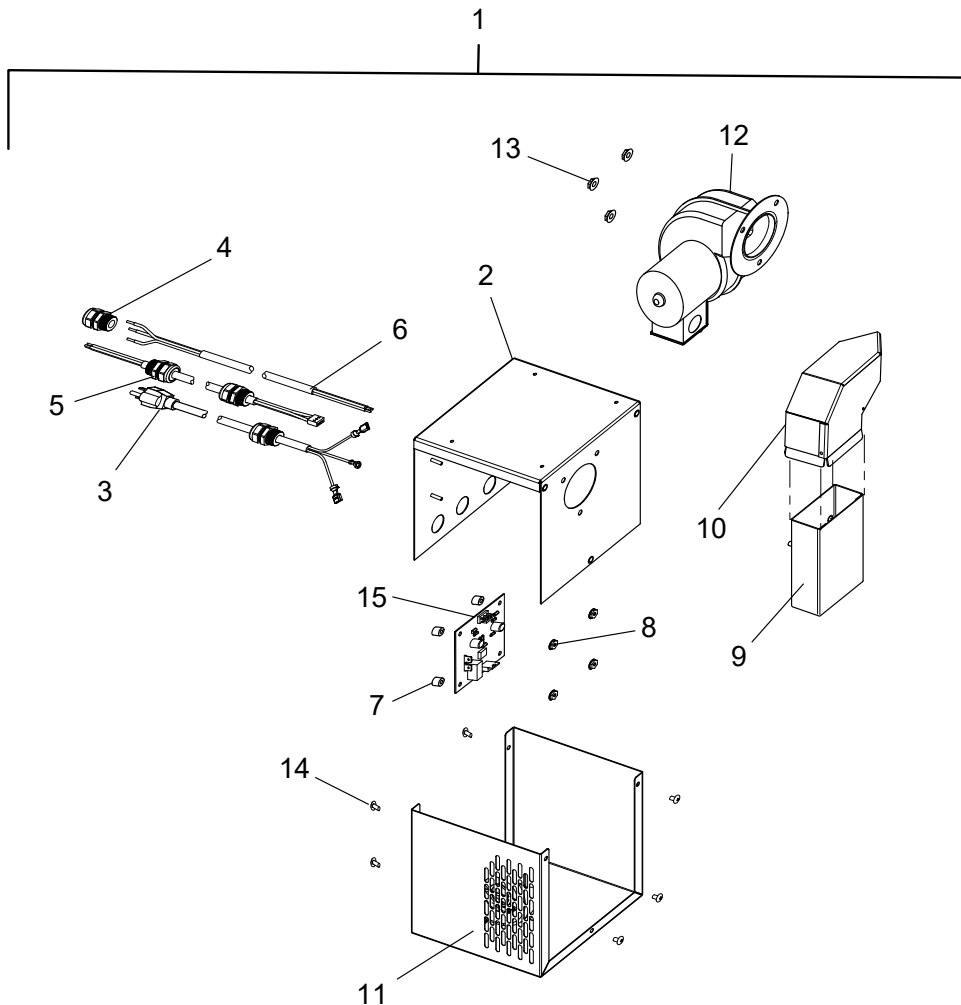

FLEXIBLE BATCH BROILER, GAS DOMESTIC VERSION BLOWER BOX AND DUCK, BASE MOUNT, LP GAS			
Item	Part Number	Description	Qty
1	176447	Assembly, Blower Box and Duct, Bas Mount	1
2	176451	Box, Blower, Base Mount	1
3	176428	Power Cord Assembly, 15A 125V, 9' Long (Includes Strain Relief & Connectors)	1
4	175515	Strain Relief, Power Cord	1
5	176425	Harness Assembly, Purge PCB to Ignition Module	1
6	176424	Harness, Purge Cord Blower and Outlet	1
7	156951	Spacer, 5/16" OD x 3/8" Long	4
8	154219	Nut, Keps 6-32 Hex ZP	6
9	176449	Assembly, Lower Duct Base	1
10	176450	Assembly, Upper Duct Base	1
11	176452	Cover, Blower Box, Base	1
12	176431	Blower Assembly, Terminated	1
13	653637	Nut, 1/4-20 Flanged Zinc Plated Hex	3
14	213028	Screw, 10-24 x 3/8" PTHMS S/S	6
15	176426	PCB, Purge	1