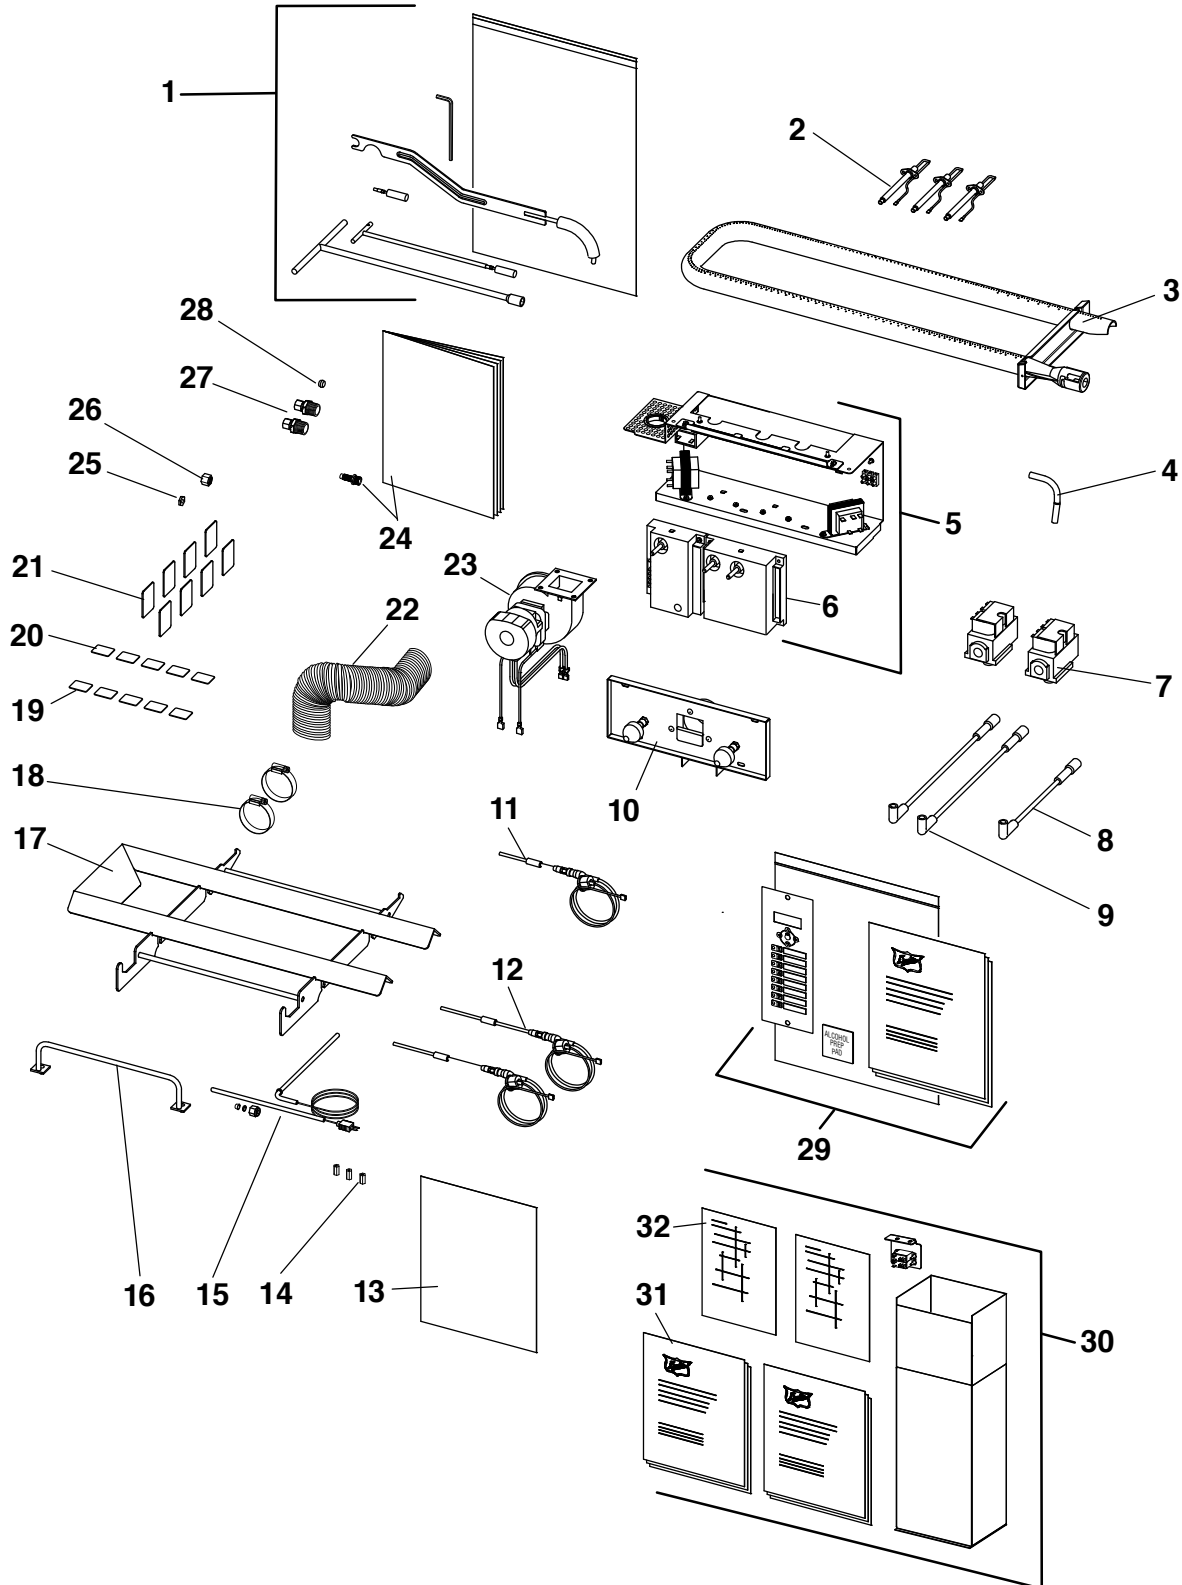

FLEXIBLE BATCH BROILER REFURBISHMENT KIT: 176838 NATURAL GAS AND 176841 LP GAS MODELS

Item	Part Number	Description	Quantity	
			176838	176841
1	175700	Kit, Cleaning and Install Tools	1	1
2	175536	Spark Ignitor	3	3
3	176370	Lower Burner (.375 Shutter), Center Air Flow, 120V Domestic/Canada	1	1
4	175478	Tube, Lower Burner to Valve	1	1
5	175391-AK	Kit, Electric Component Shelf Assembly, LP Gas		1
	175391-BK	Kit, Electric Component Shelf Assembly, Natural Gas	1	
6	175868	Assembly, Ignition Module & Water Detection label, Nat. Gas	1	
	175872	Assembly, Ignition Module & Water Detection label, LP Gas		1
7	175531	Valve, Natural Gas Combo, 24 VAC .6A 50/60 Hz	2	
	175766	Valve, LP Gas Combo		2
8	175538	Ignition Suppression Cable, Lower Ignition Module	1	1
9	175537	Ignition Suppression Cable, Upper Ignition Module	2	2
10	175108	Assembly, Cover, Blower Box with Plunger	1	1
11	175534	Sensor, Lower Burner	1	1
12	175535	Sensor, IR Burner	2	2
13	529091	Instructions, Refurbishment Kits-176838 & 176841	1	1
14	175682	Nut, Coupling 8-32 x 5/8" x 5/16"	3	3
15	175977K	Kit, Temperature Probe (Ref-175518 & 175138)	1	1
16	175095K	Weldment, Ignitor Guard	1	1
17	175200K	Weldment, Burner Shield	1	1
18	175549	Hose Clamp	2	2
19	175361	Conveyor Shim-18 Gauge	5	5
20	175360	Conveyor Shim-20 Gauge	5	5
21	175727	Conveyor Shim-16 Gauge	8	8
22	175189	Hose, Blower	1	1
23	600249K	Kit, Domestic Blower & Gasket (Ref-176185 & 175511)	1	1
24	600290	Kit, Lower Orifice Holder Replacement (Ref-176368)	1	1
25	175546	Jam Nut, Orifice Holder, Lower Burner	1	1
26	175548	Nut Compression Fitting	1	1
27	175540	Brass Fitting, Gas Valve to Burner Supply Tube	2	2
28	175547	Sleeve, 3/8 Compression Fitting	1	1
29	176039	Kit, Mylar Replacement (Ref-176007)	1	1
30	600286	Kit, Blower Upgrade Components (Ref-176188)	1	1
31	176189	Instructions, 120V Blower Motor & Switch Replacement	1	1
32	175611	Wire Schematic, Domestic 120V FBB	1	
	176430	Wire Schematic, Domestic 120V FBB with Purge		1
Not Shown	281310	Screw, 10-24 x 1-1/4" TR SL SS Machine	2	2
Not Shown	175587	Screw, 10-24 x 3/8" IHXW SL SS Machine	4	4
Not Shown	213041	Nut, 10-24 Serrated Zinc	4	4
Not Shown	213042	Nut, 1/4-20 Serrated Zinc	2	2
Not Shown	297000	Sealant, Silicone Aluminum NSF	1	1

**FLEXIBLE BATCH BROILER REFURBISHMENT KIT:
176838 NATURAL GAS AND 176841 LP GAS MODELS**