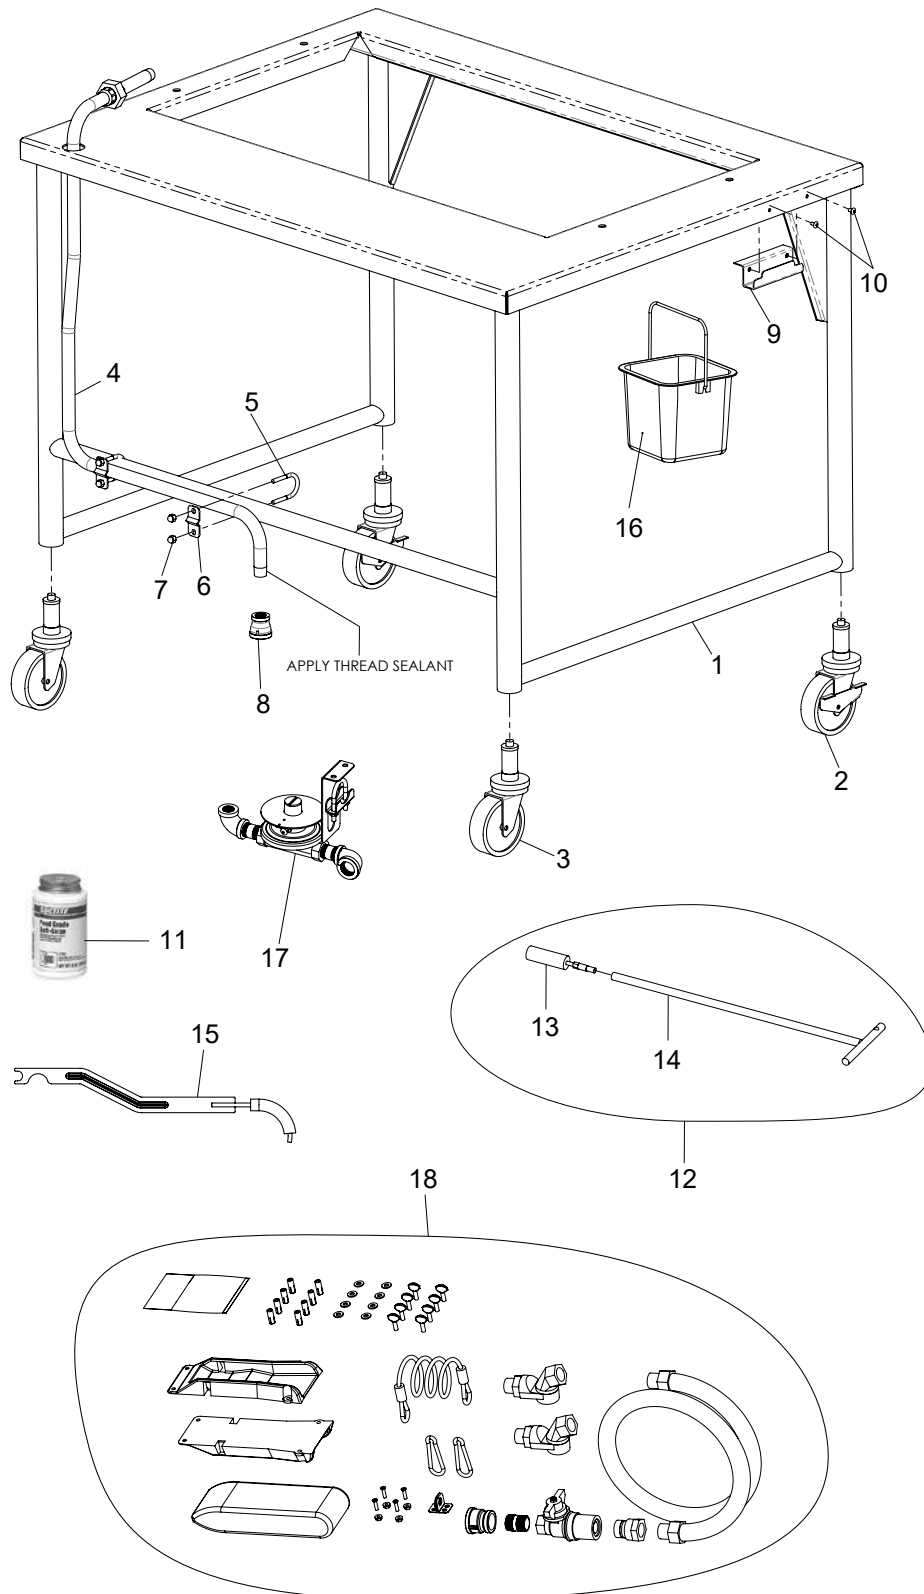

**FLEXIBLE BATCH BROILER, GAS DOMESTIC VERSION
177218 SOLID TOP STAND COMPONENTS**

Item	Part Number	Description	Qty
1	177205	Weldment, Stand, Solid Top	1
2	224528	Caster, 4" Swivel with Brake, 1-5/8" Tubing	2
3	224527	Caster, 4" Swivel without Brake, 1-5/8" Tubing	2
4	224531	Piping, Gas Supply	1
5	175565	U-Bolt, 1/4-20 x 1-1/4	2
6	175459	U-Bolt Saddle	2
7	0220750SED	Nut, 1/4-20 Acorn SS	4
8	149440	Reducer, Bell 3/4" x 1/2"	1
9	177221	Weldment, Sanitizer Bracket	1
10	213028	Screw, 10-24 x 3/8" PTHMS S/S	2
11	168174	Anti-Seize Lubricant, Food Grade, Loctite #51168	1
12	175701	Assembly, Flame Rod Tube Cleaner	1
13	175705	Brush, Flame Rod Tube Cleaner	1
14	175702	Weldment, Flame Rod	1
15	175485	Weldment, Cleaning Tool	1
16	175842	Sanitation Pal	1
17	175689	Kit, High Pressure Regulator	1
18	175690	Kit, Gas Connection Components	1

FLEXIBLE BATCH BROILER, GAS DOMESTIC VERSION 177218 SOLID TOP STAND COMPONENTS