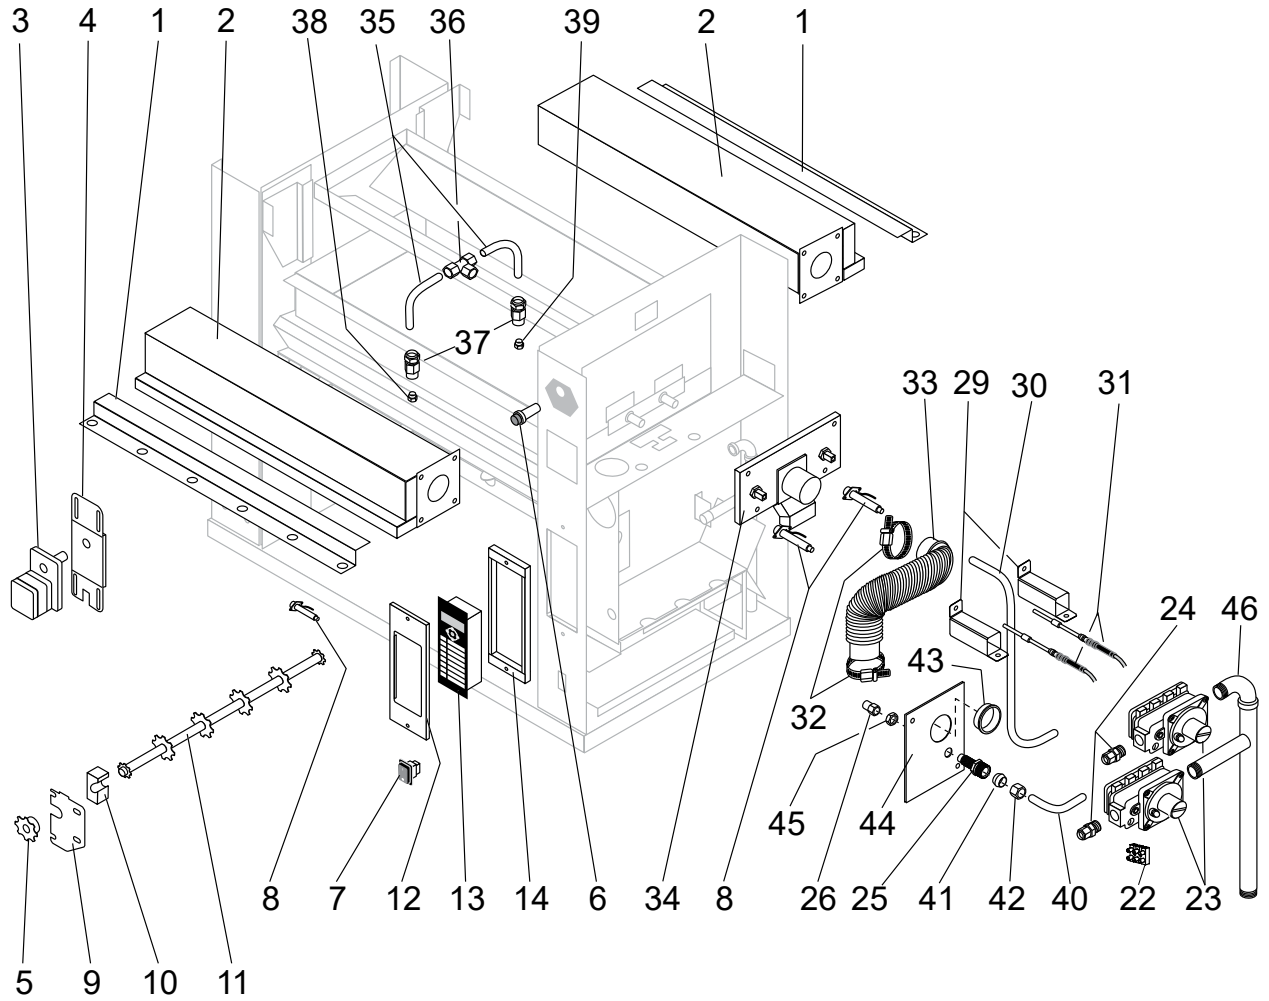

**FLEXIBLE BATCH BROILER, GAS DOMESTIC VERSION
TOP, FRONT & CONTROL SIDE**

Item	Part Number	Description	Qty
1	175066	Mounting Bracket, Burner	2
2	175780	Kit, Spare Part, IR Burner (Ref-175504)	2
3	175867K	Conveyor Drive Motor and Label, 115V	1
4	175176	Mounting Bracket, Conveyor Drive Motor	1
5	175517	Sprocket, 21 Teeth x 3/8 Bore	1
6	175550	Light, Cook	1
7	175503	Switch, Main Power	1
8	175536	Igniter	3
Not Shown	175095K	Weldment, Igniter Guard (Ref-item 16 on pages 8 & 9)	1
9	175086	Shaft Plate, Rear	2
10	175525	Bushing Block, Conveyor	4
11	175038	Conveyor Shaft, Rear	1
Not Shown	175037	Conveyor Shaft, Front	1
12	175356	Frame, Control Board Mounting Bezel	1
13	176480	Control Assembly with Water Detection Label (120V Domestic & Canada Units)	1
	175873K	Control Assembly with Water Detection Label (120V International Units)	1
14	175510	Gasket, Control Bezel	1
15	175538	Ignition Suppression Cable, Lower Ignition Module	1
16	175507	Capacitor, Motor Conveyor	1
17	175868	Ignition Module with Water Detection Label, Natural Gas	1
	175872	Ignition Module with Water Detection Label, LP Gas	1
18	175869K	Ignition Module with Water Detection Label, IR Burners	1
19	175516	Transformer, 40VA, 120VAC-24VAC	2
20	175870K	Relay, Solid State with Water Detection Label	2
21	175537	Ignition Suppression Cable, Upper Ignition Module	2
22	175553	Terminal Strip, 10 MM	1
23	175531	Valve, Natural Gas Combo, 120VAC (Natural Gas Only)	1
	175766	Valve, LP Gas Combo, 120VAC (LP Gas Only)	1
Not Shown	175612	Kit, LP Gas Conversion, 120V International	1
	175613	Kit, Natural Gas Conversion, 120V International	1
	176538	Kit, Natural Gas Conversion, US & Canada	1
	176543	Kit, LP Gas Conversion, US & Canada, Burners & Grease Pans, Back Mount	1
	176571	Kit, LP Gas Conversion, US & Canada, Burners & Grease Pans, Base Mount	1
24	175540	Brass Fitting, Gas Valve to Burner Supply Tube	2
25	600290	Kit, Lower Orifice holder Replacement (Ref-176368)	1
26	175823	Orifice, Lower Burner, #31, Natural Gas, 120/230V International/High Altitude	1
	175737	Orifice, Lower Burner, #49, LP Gas, 120V Domestic/International/High Altitude	1
	176404	Orifice, Lower Burner, #30, Natural Gas, 120V Domestic/Canada/High Altitude	1
	176412	Orifice, Lower Burner, #46, LP Gas, 120V Domestic/Canada/High Altitude	1
Not Shown	176514	Kit, Natural & LP Gas Orifices, High Altitude	1
27	175511	Gasket, Blower Motor	1
28	600249K	Kit, Domestic Blower Motor & Gasket, 120V 60Hz (Ref-176185 & 175511)	1
29	175380	Shield, Ignition Cable	2
30	175477	Aluminum Tube, IR to Valve	1
31	175535	Sensor, IR Burner	2

**FLEXIBLE BATCH BROILER, GAS DOMESTIC VERSION
TOP, FRONT & CONTROL SIDE**