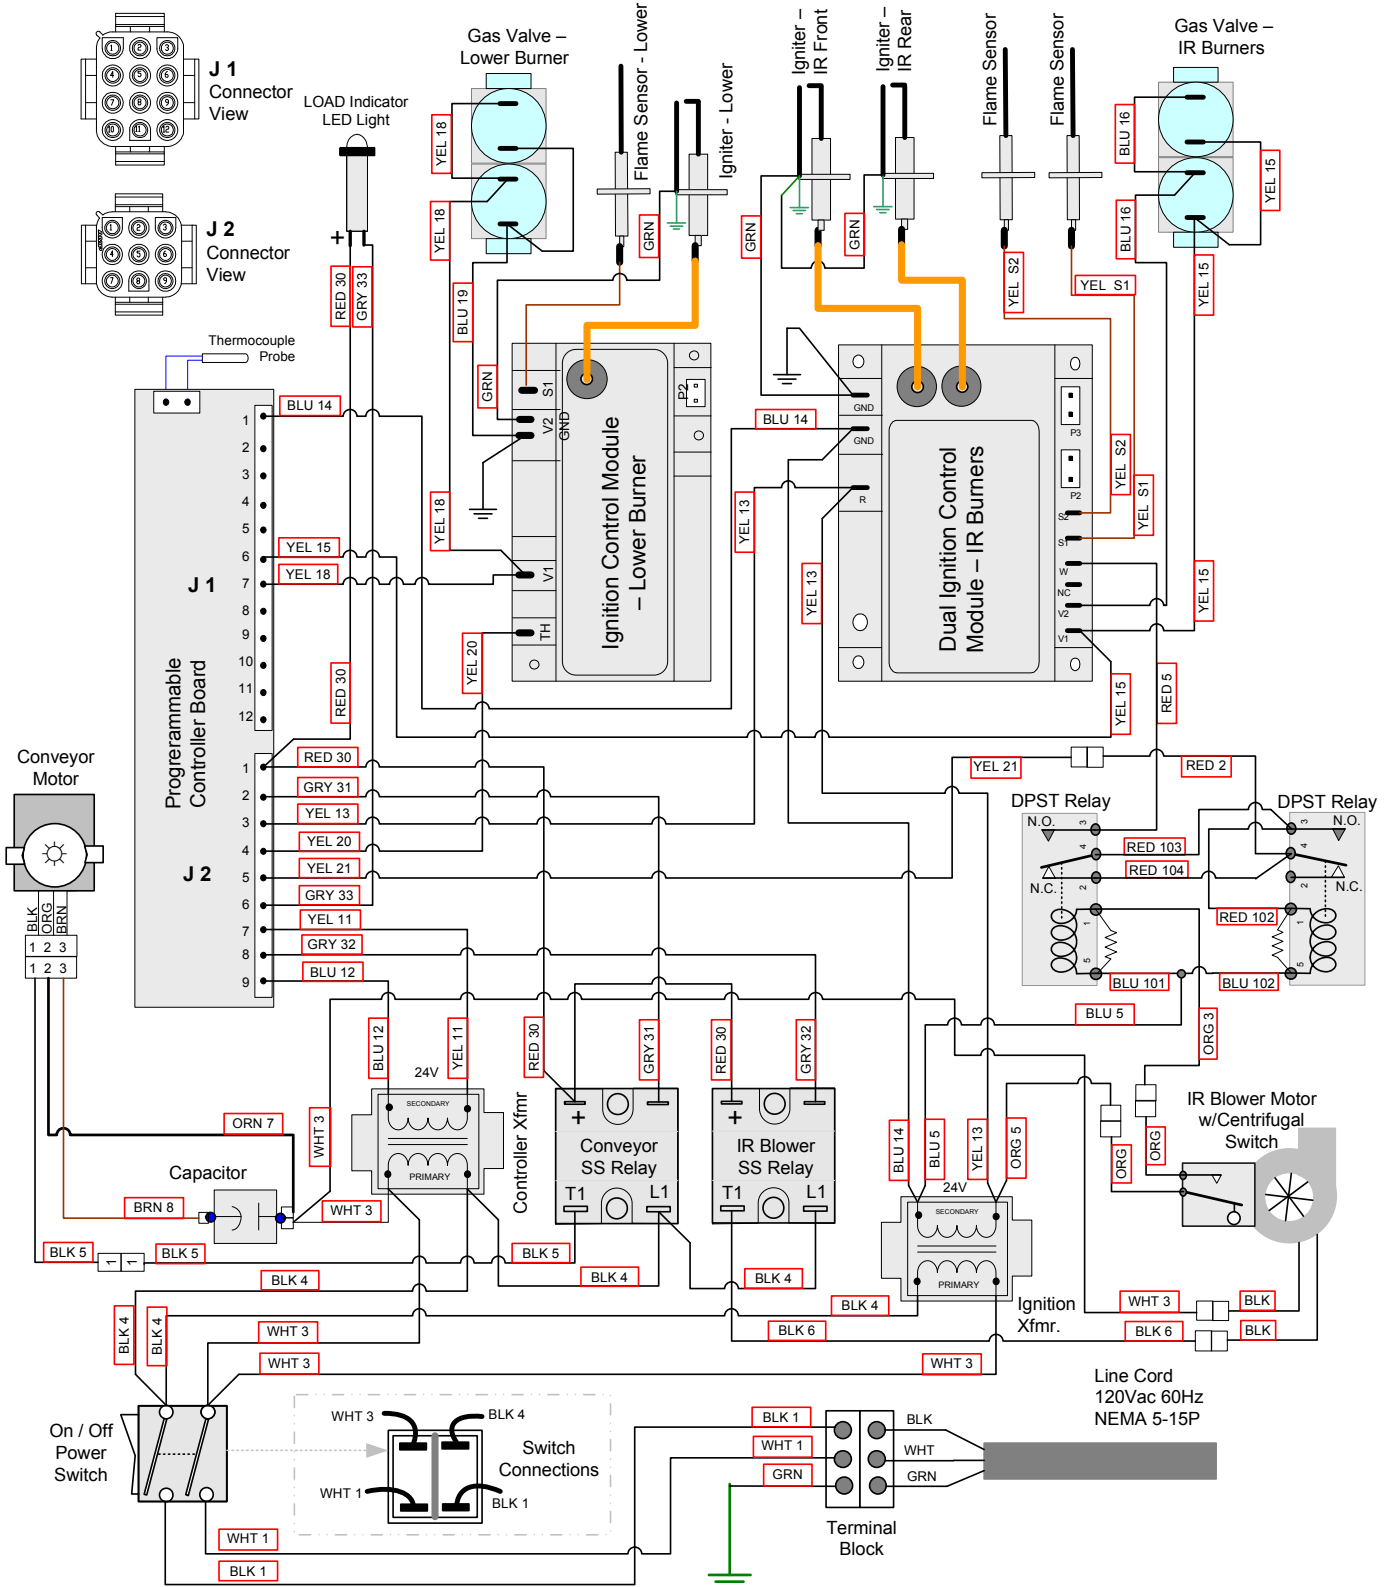

ELECTRICAL SCHEMATIC - FLEXIBLE BATCH BROILER

DUKE MFG. PN 175611 Rev. E