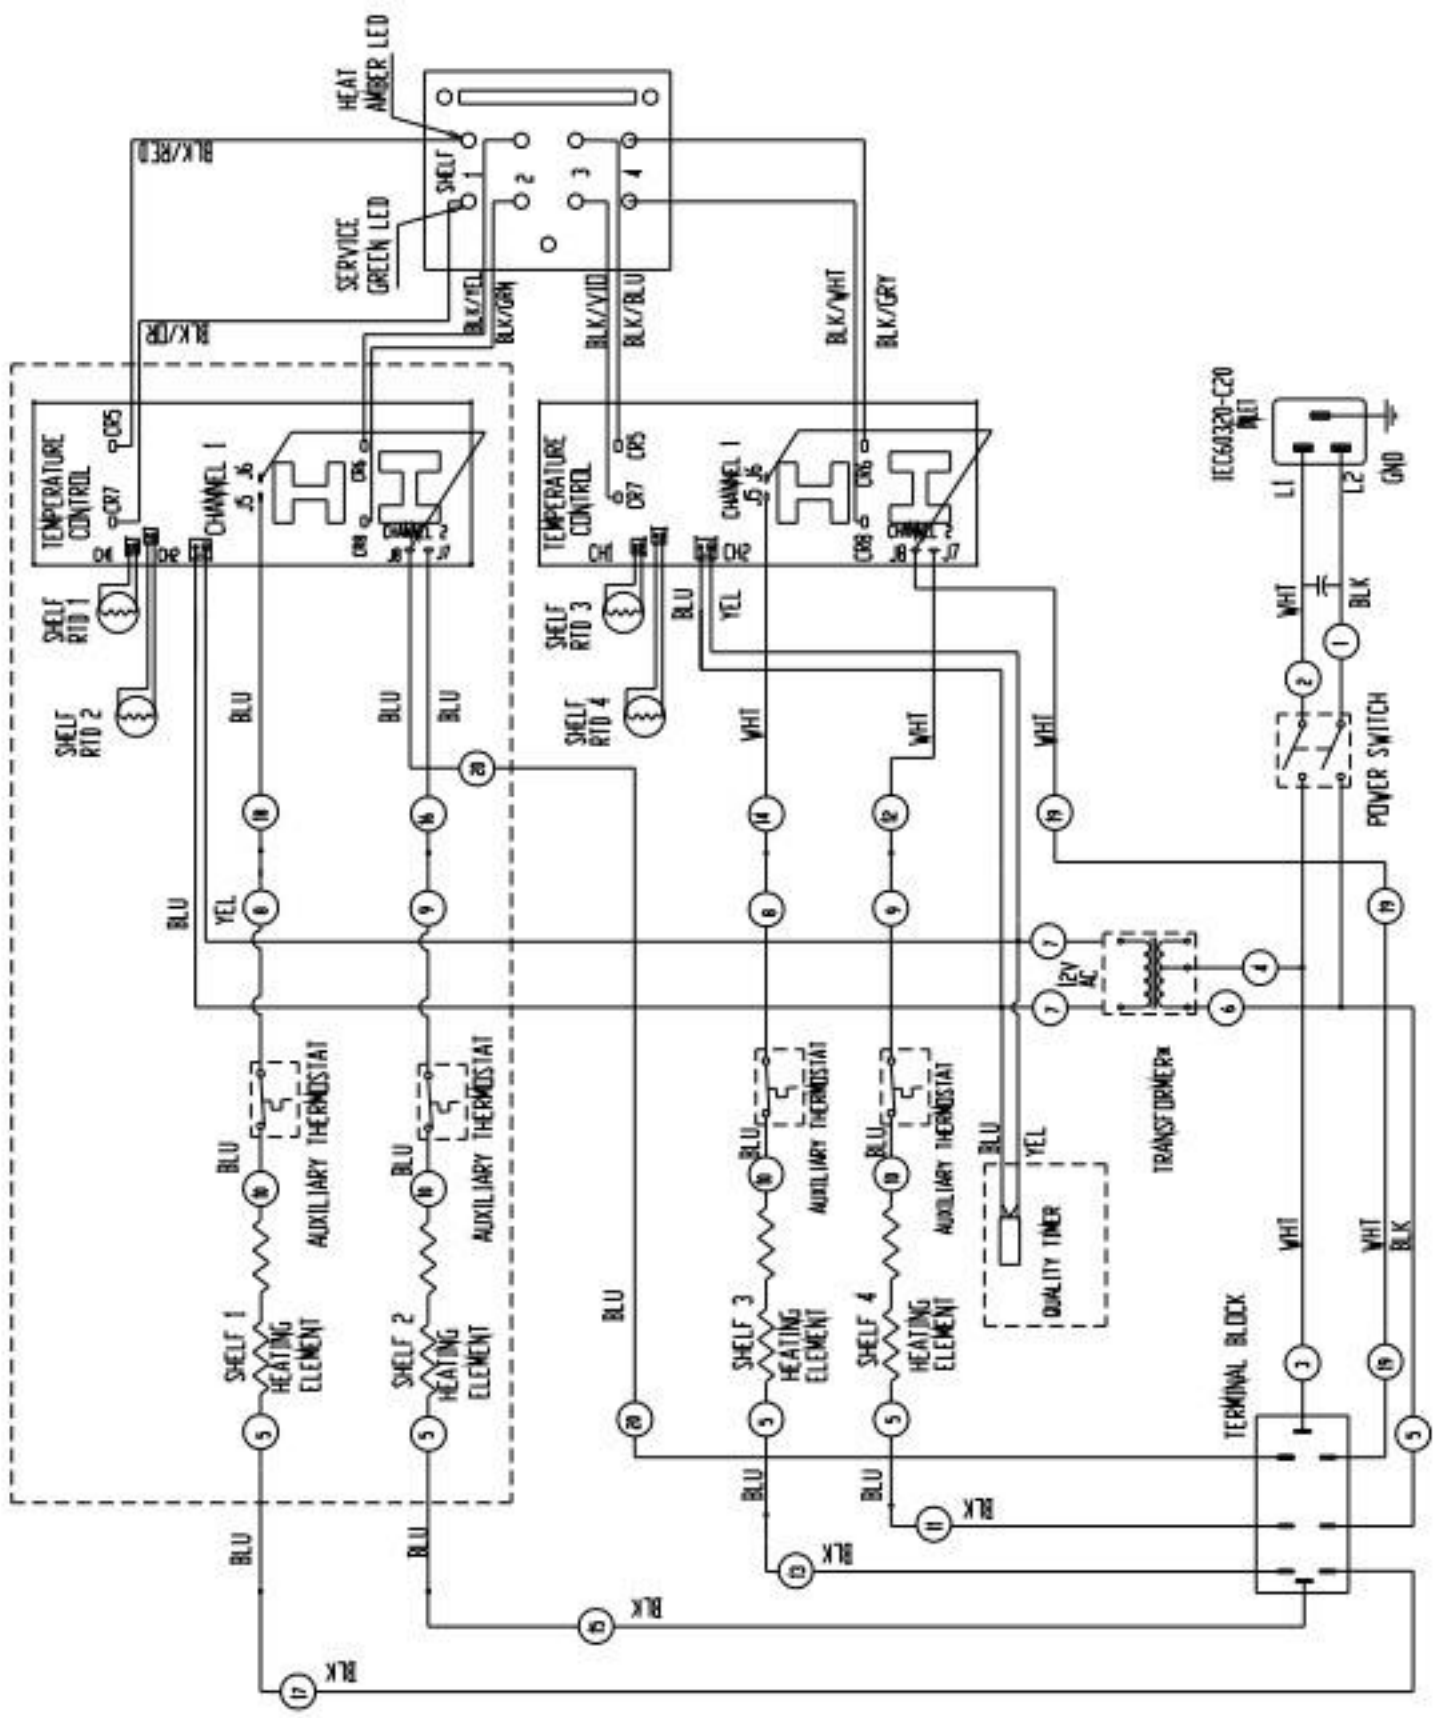

6.000

DUKE FOOD WARMER  
 MODEL FWM34  
 208/230 VAC, 50/60 HZ 1PH

8.000

\*CONNECT WIRE #4 TO 208V TERMINAL FOR 208 VAC UNITS (SHOWN ABOVE)  
 CONNECT WIRE #4 TO 240V TERMINAL FOR 220VAC AND 240VAC UNITS  
 CONNECT WIRE #4 TO 120V TERMINAL FOR 120VAC UNITS