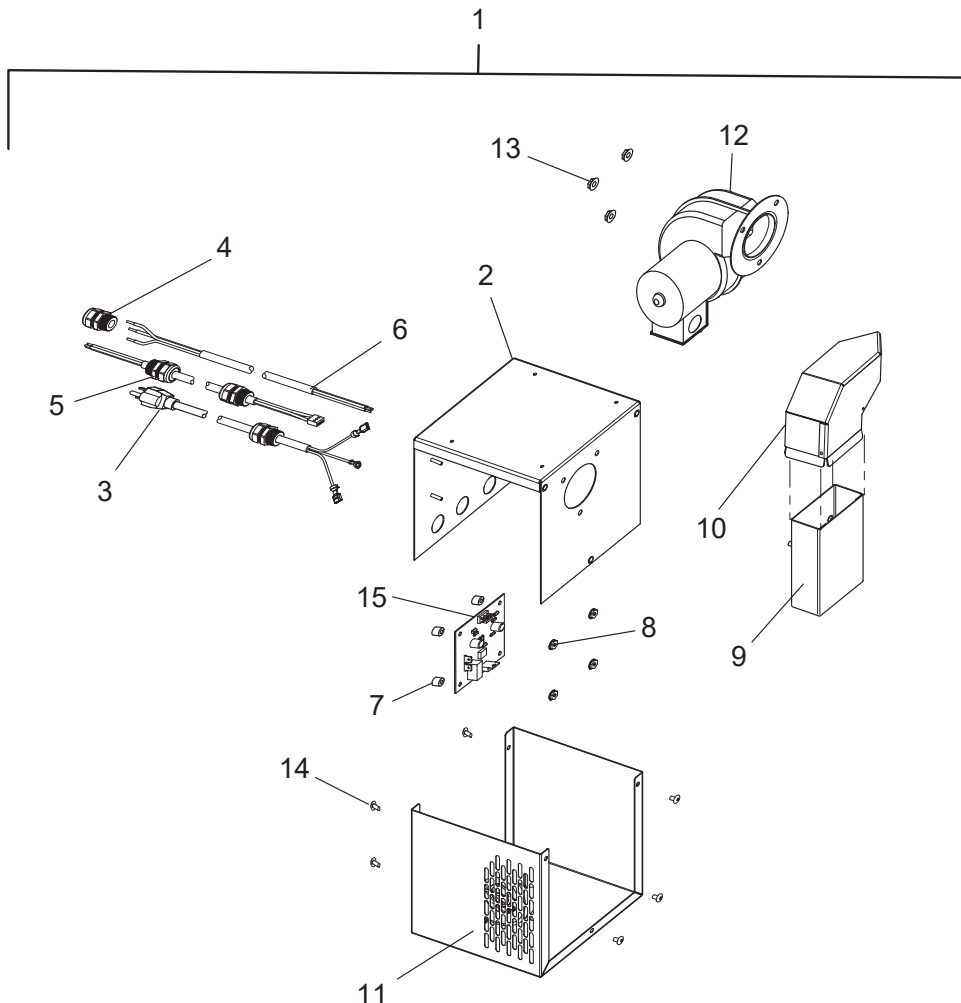

**FLEXIBLE BATCH BROILER, GAS DOMESTIC VERSION
BLOWER BOX AND DUCK, BASE MOUNT, LP GAS**

Item	Part Number	Description	Qty
1	176447	Assembly, Blower Box and Duct, Bas Mount	1
2	176451	Box, Blower, Base Mount	1
3	176428	Power Cord Assembly, 15A 125V, 9' Long (Includes Strain Relief & Connectors)	1
4	175515	Strain Relief, Power Cord	1
5	176425	Harness Assembly, Purge PCB to Ignition Module	1
6	176424	Harness, Purge Cord Blower and Outlet	1
7	156951	Spacer, 5/16" OD x 3/8" Long	4
8	154219	Nut, Keps 6-32 Hex ZP	6
9	176449	Assembly, Lower Duct Base	1
10	176450	Assembly, Upper Duct Base	1
11	176452	Cover, Blower Box, Base	1
12	176431	Blower Assembly, Terminated	1
13	653637	Nut, 1/4-20 Flanged Zinc Plated Hex	3
14	213028	Screw, 10-24 x 3/8" PTHMS S/S	6
15	176426	PCB, Purge	1