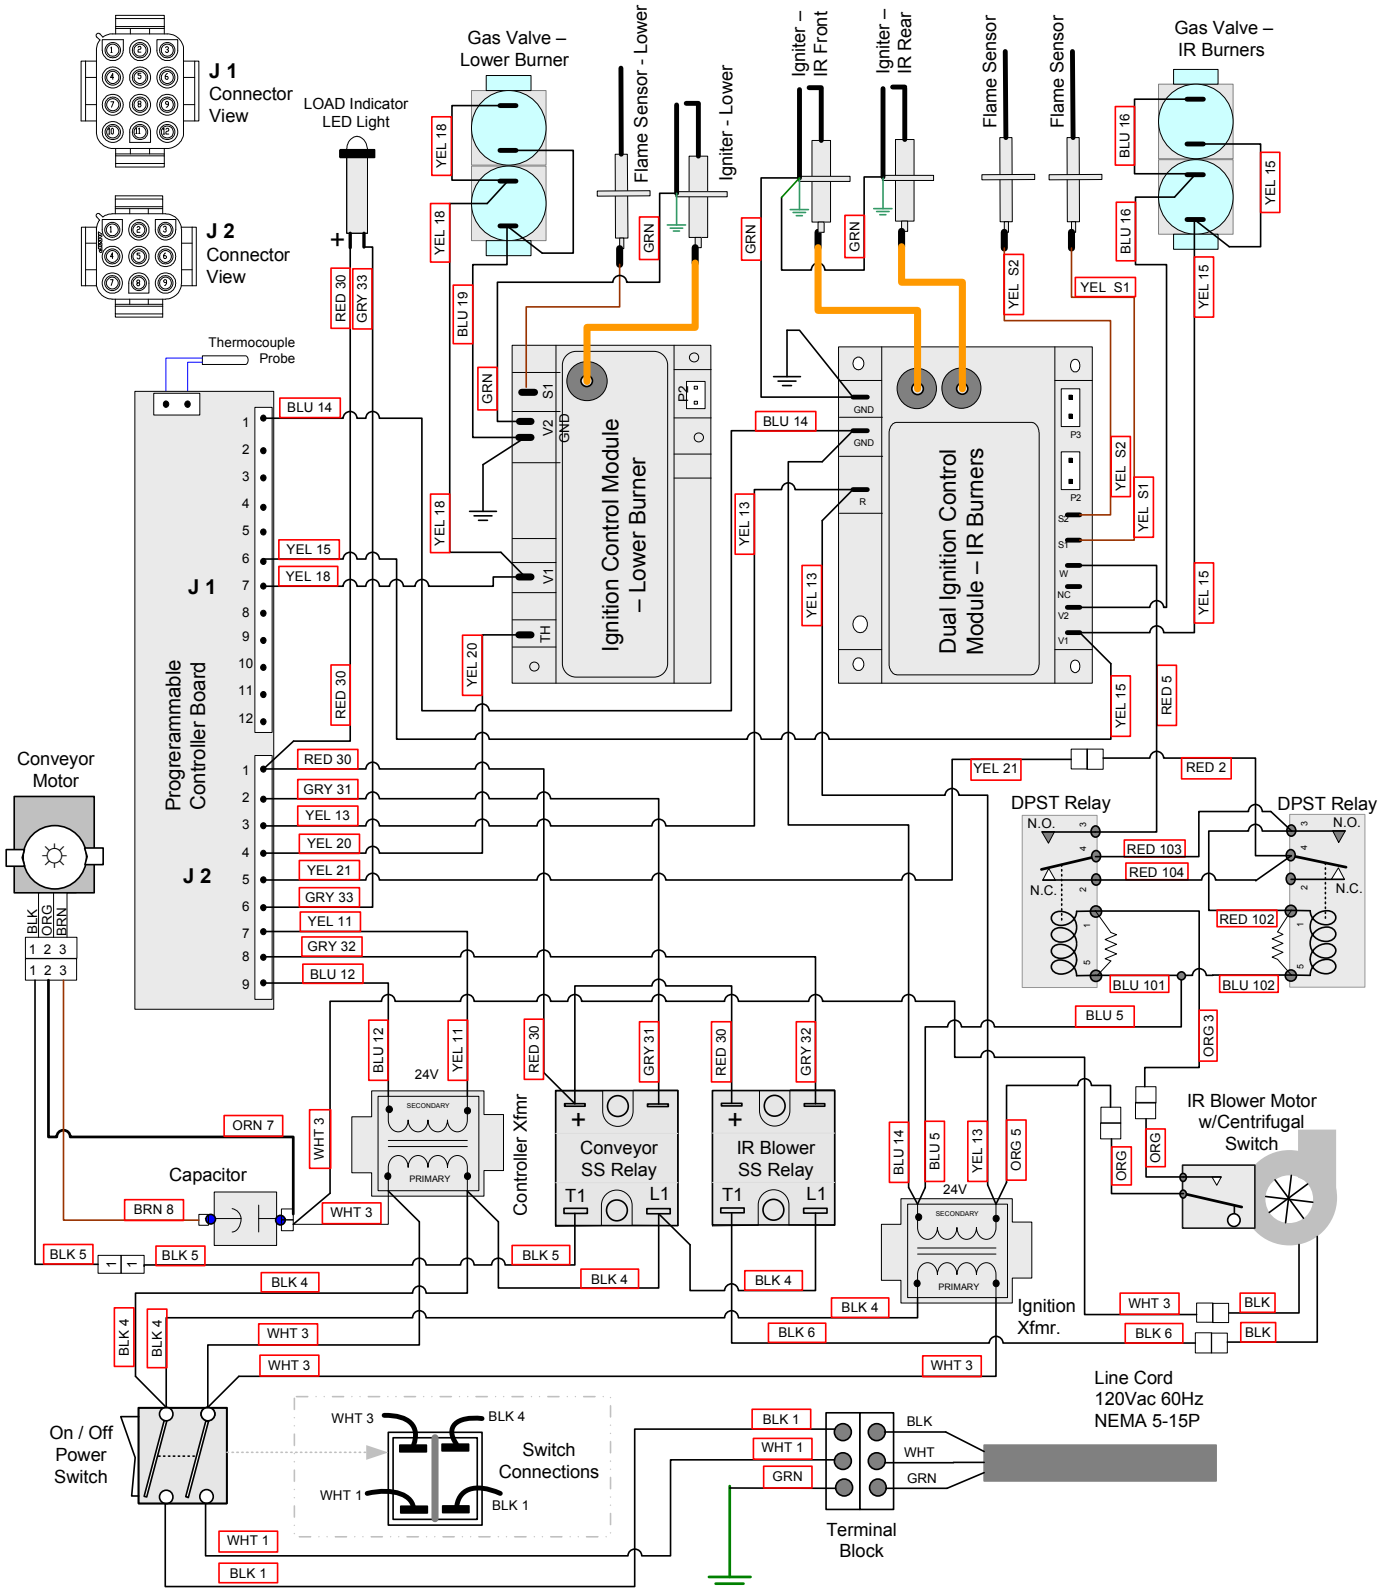

ELECTRICAL SCHEMATIC - FLEXIBLE BATCH BROILER

DUKE MFG. PN 175611 Rev. E