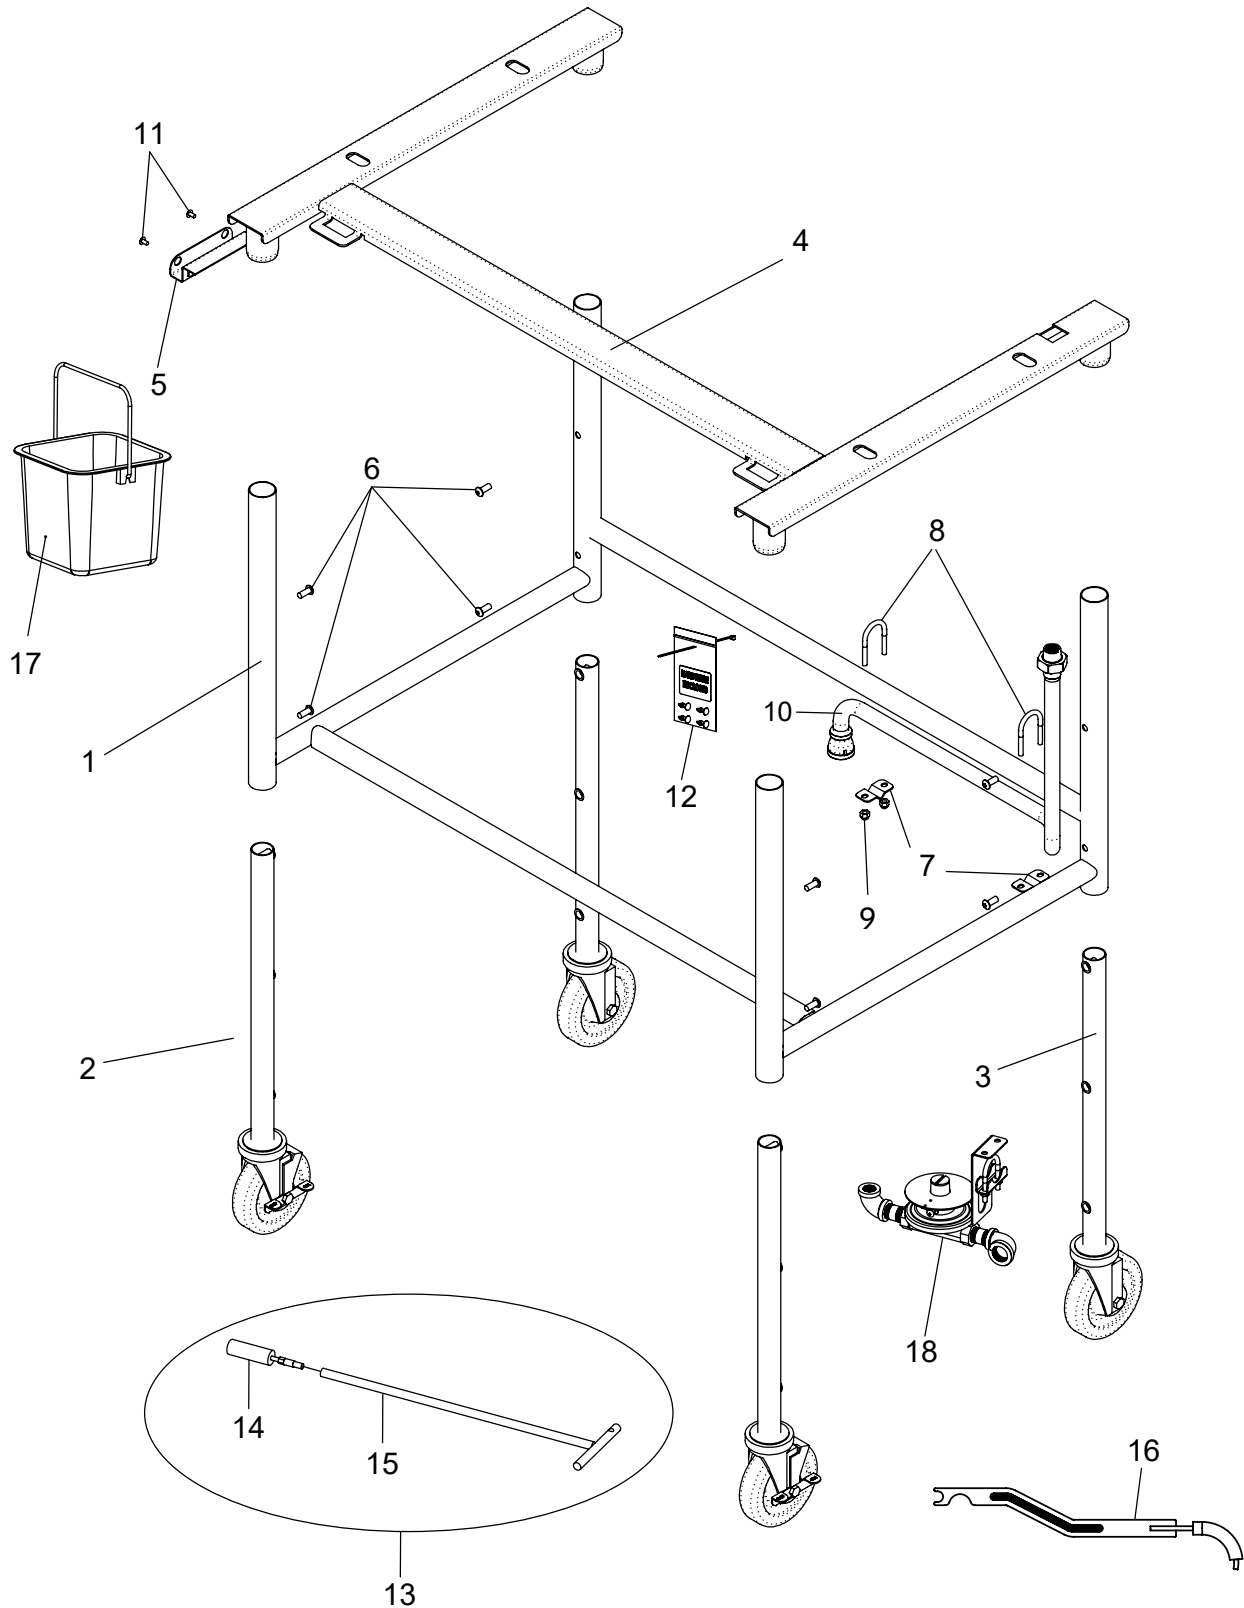

**FLEXIBLE BATCH BROILER, GAS DOMESTIC VERSION
175173 STAND COMPONENTS**

Item	Part Number	Description	Qty
1	175999	Weldment, Broiler Stand	1
2	175462PC	Assembly, Leg Extension with Brake	2
Not Shown	175562	Caster, Stem with Brake	2
3	175463PC	Assembly, Leg Extension without Brake	2
Not Shown	175563	Caster, Stem without Brake	2
4	175961MAKE	Weldment, Top Broiler Stand	1
5	175748	Weldment, Sanitizer Bracket	1
6	175468	Screw, 5/16-18 x 3/4" SS Button Head	8
7	175459	U-Bolt Saddle	2
8	175565	U-Bolt, 1/4-20 x 1-1/4	2
9	0220750SED	Nut, 1/4-20 Acorn SS	4
10	175570	Piping, Gas Supply	1
11	213028	Screw, 10-24 x 3/8" PTHMS S/S	2
12	175722PC	Kit, Nylon Rivet (4-175720 Rivets)	1
13	175701	Assembly, Flame Rod Tube Cleaner (Includes 175705 Brush)	1
14	175705	Brush, Flame Rod Tube Cleaner	1
15	175702	Weldment, Flame Rod	1
16	175485	Weldment, Cleaning Tool	1
17	175842	Sanitation Pal	1
18	175689	Kit, High Pressure Regulator	1
Not Shown	175690	Kit, Gas Connection Components (See 177218 Stand on the following pages)	1

**FLEXIBLE BATCH BROILER, GAS DOMESTIC VERSION
175173 STAND COMPONENTS**