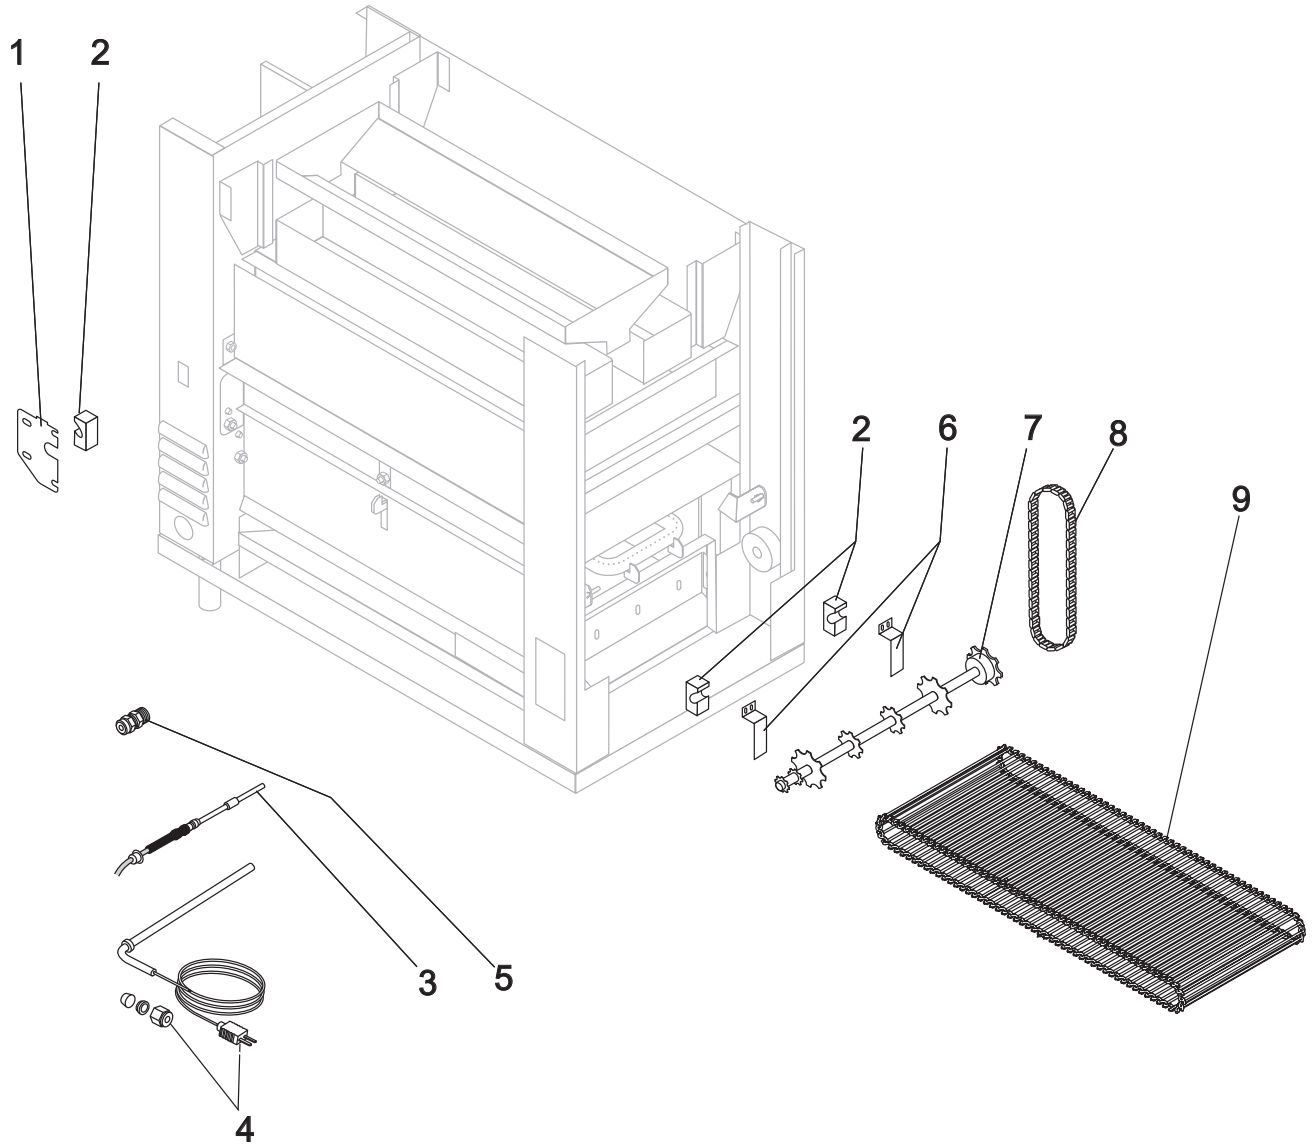

**FLEXIBLE BATCH BROILER, GAS DOMESTIC VERSION
REAR AND FRONT DISCHARGE**

Item	Part Number	Description	Qty
1	175086	Plate, Shaft, Rear	2
2	175525	Bushing Block, Conveyor	4
3	175534	Sensor, Lower Burner	1
4	175977K	Kit, Temperature Probe (<i>Ref-175518 & 175138</i>)	1
5	175515	Strain Relief, Power Cord	1
6	175022	Clip, Front Bushing	2
7	175037K	Discharge Shaft, Front	1
8	175551	Drive Chain	1
9	175674	Cook Chain Conveyor	1
Not Shown	524934	Sanigrid Pliers	1

**FLEXIBLE BATCH BROILER, GAS DOMESTIC VERSION
REAR AND FRONT DISCHARGE**