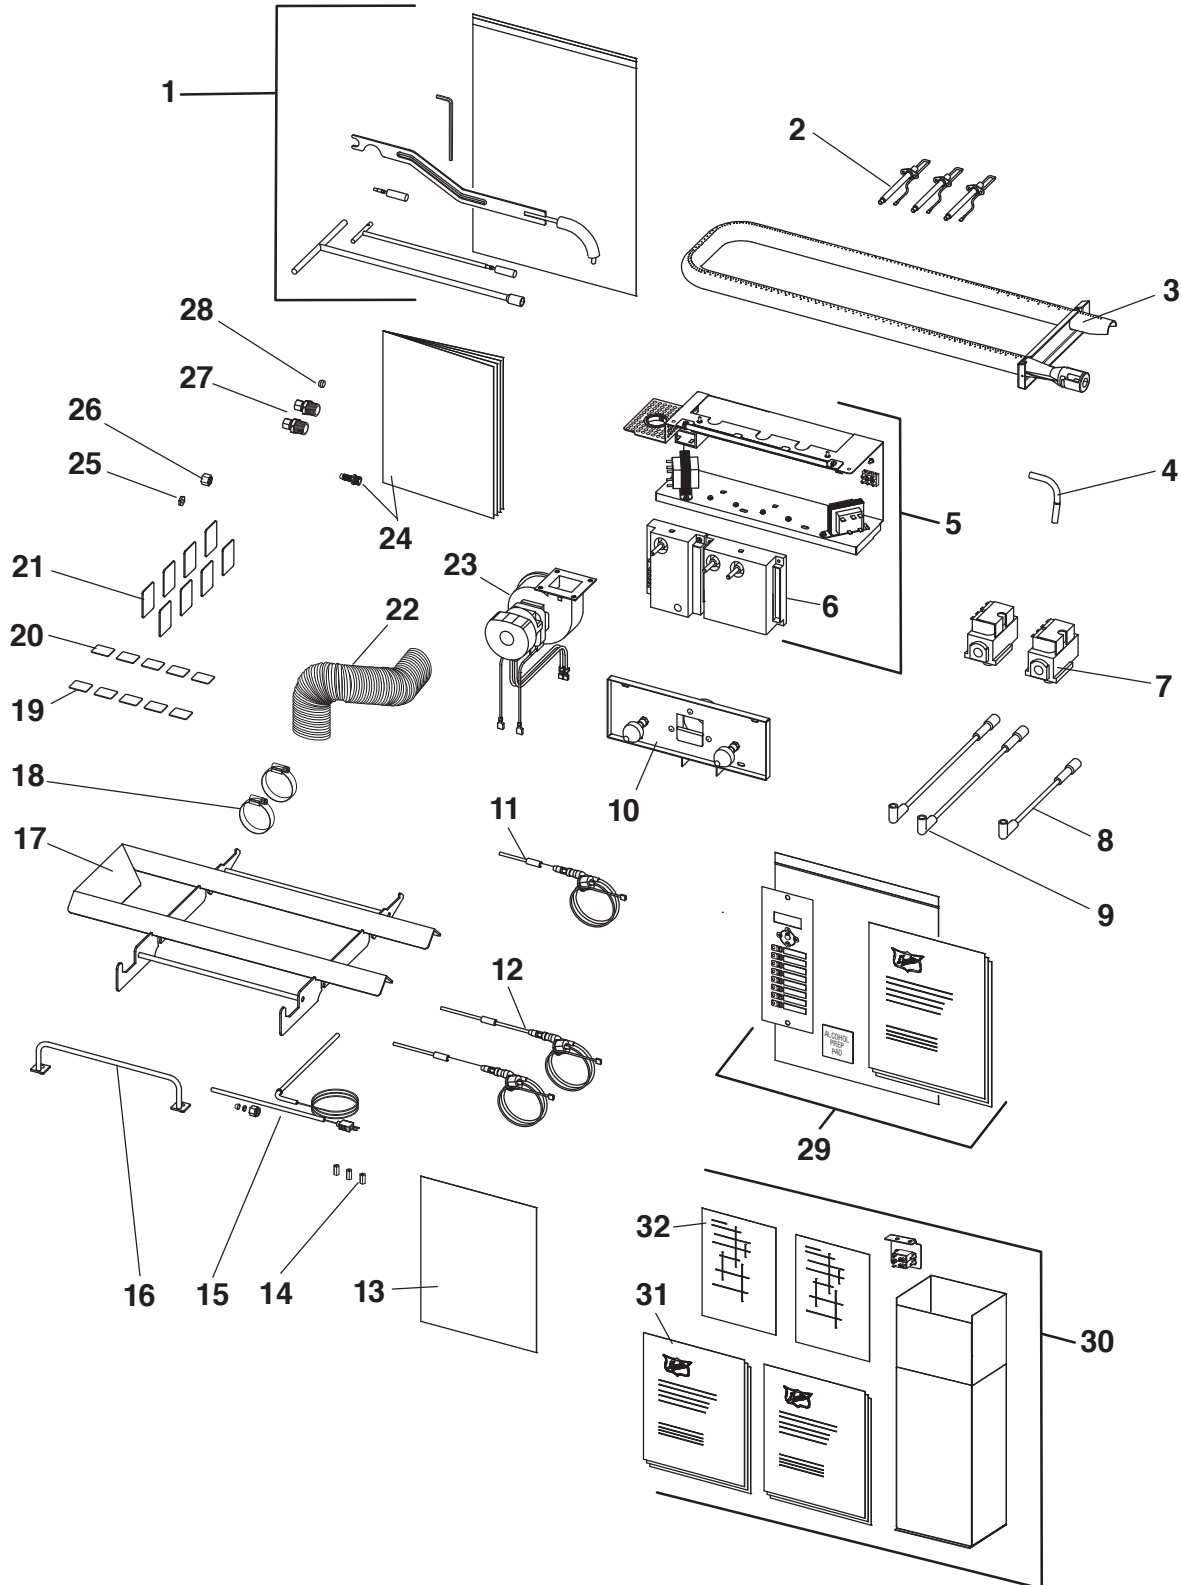

**FLEXIBLE BATCH BROILER REFURBISHMENT KIT:
176838 NATURAL GAS AND 176841 LP GAS MODELS**

Item	Part Number	Description	Quantity	
			176838	176841
1	175700	Kit, Cleaning and Install Tools	1	1
2	175536	Spark Ignitor	3	3
3	176370	Lower Burner (.375 Shutter), Center Air Flow, 120V Domestic/Canada	1	1
4	175478	Tube, Lower Burner to Valve	1	1
5	175391-AK	Kit, Electric Component Shelf Assembly, LP Gas		1
	175391-BK	Kit, Electric Component Shelf Assembly, Natural Gas	1	
6	175868	Assembly, Ignition Module & Water Detection label, Nat. Gas	1	
	175872	Assembly, Ignition Module & Water Detection label, LP Gas		1
7	175531	Valve, Natural Gas Combo, 24 VAC .6A 50/60 Hz	2	
	175766	Valve, LP Gas Combo		2
8	175538	Ignition Suppression Cable, Lower Ignition Module	1	1
9	175537	Ignition Suppression Cable, Upper Ignition Module	2	2
10	175108	Assembly, Cover, Blower Box with Plunger	1	1
11	175534	Sensor, Lower Burner	1	1
12	175535	Sensor, IR Burner	2	2
13	529091	Instructions, Refurbishment Kits-176838 & 176841	1	1
14	175682	Nut, Coupling 8-32 x 5/8" x 5/16"	3	3
15	175977K	Kit, Temperature Probe (Ref-175518 & 175138)	1	1
16	175095K	Weldment, Ignitor Guard	1	1
17	175200K	Weldment, Burner Shield	1	1
18	175549	Hose Clamp	2	2
19	175361	Conveyor Shim-18 Gauge	5	5
20	175360	Conveyor Shim-20 Gauge	5	5
21	175727	Conveyor Shim-16 Gauge	8	8
22	175189	Hose, Blower	1	1
23	600249K	Kit, Domestic Blower & Gasket (Ref-176185 & 175511)	1	1
24	600290	Kit, Lower Orifice Holder Replacement (Ref-176368)	1	1
25	175546	Jam Nut, Orifice Holder, Lower Burner	1	1
26	175548	Nut Compression Fitting	1	1
27	175540	Brass Fitting, Gas Valve to Burner Supply Tube	2	2
28	175547	Sleeve, 3/8 Compression Fitting	1	1
29	176039	Kit, Mylar Replacement (Ref-176007)	1	1
30	600286	Kit, Blower Upgrade Components (Ref-176188)	1	1
31	176189	Instructions, 120V Blower Motor & Switch Replacement	1	1
32	175611	Wire Schematic, Domestic 120V FBB	1	
	176430	Wire Schematic, Domestic 120V FBB with Purge		1
Not Shown	281310	Screw, 10-24 x 1-1/4" TR SL SS Machine	2	2
Not Shown	175587	Screw, 10-24 x 3/8" IHXW SL SS Machine	4	4
Not Shown	213041	Nut, 10-24 Serrated Zinc	4	4
Not Shown	213042	Nut, 1/4-20 Serrated Zinc	2	2
Not Shown	297000	Sealant, Silicone Aluminum NSF	1	1

**FLEXIBLE BATCH BROILER REFURBISHMENT KIT:
176838 NATURAL GAS AND 176841 LP GAS MODELS**