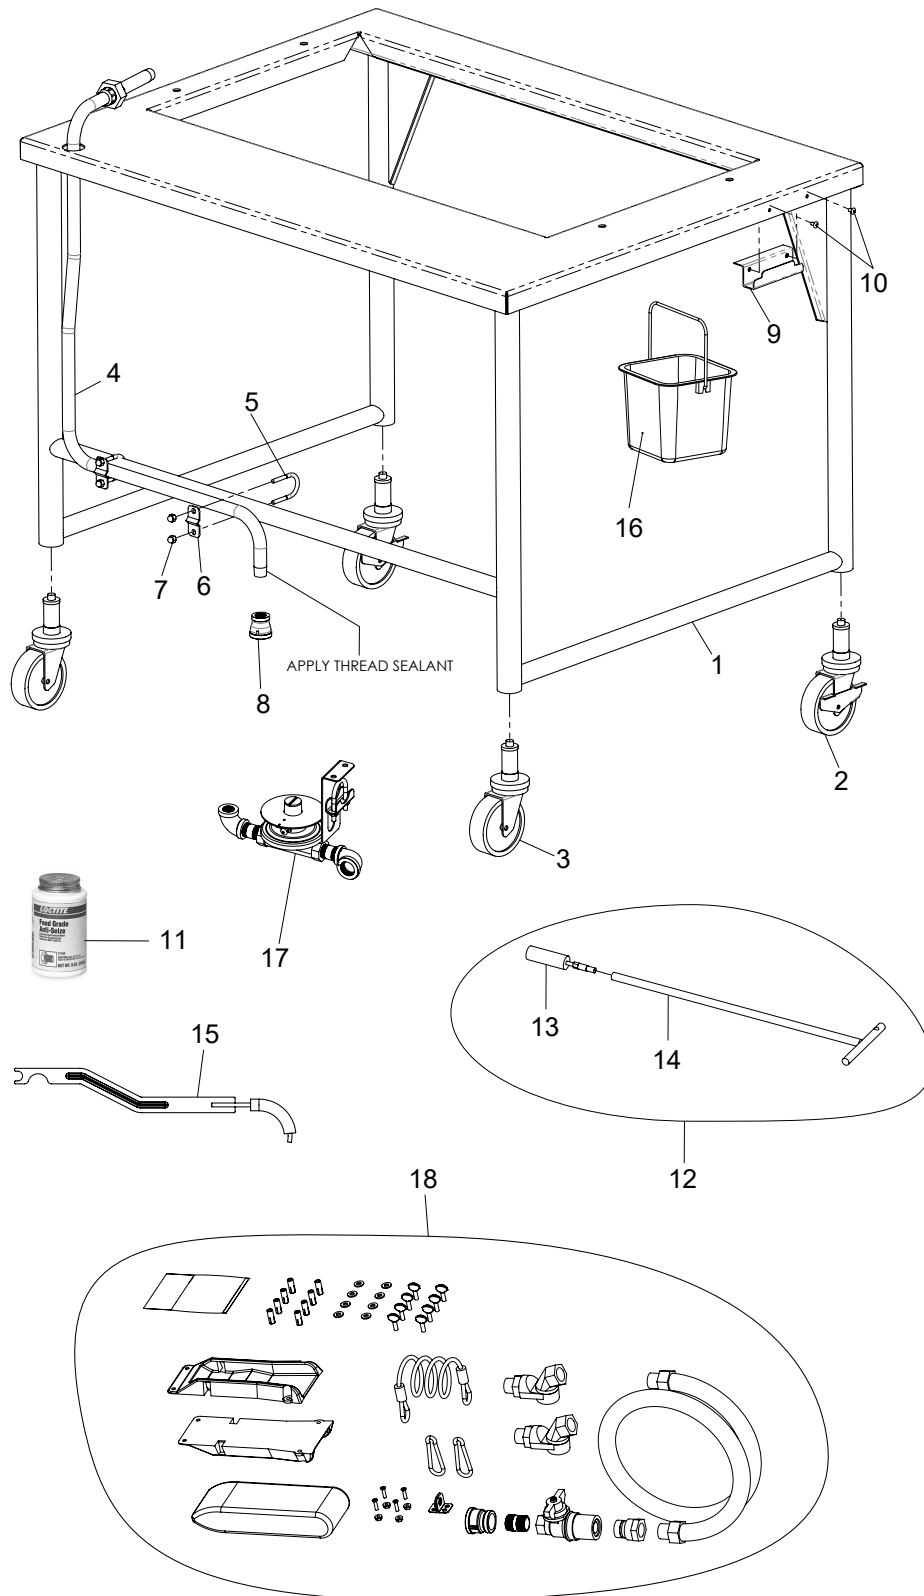

**FLEXIBLE BATCH BROILER, GAS DOMESTIC VERSION
177218 SOLID TOP STAND COMPONENTS**

Item	Part Number	Description	Qty
1	177205	Weldment, Stand, Solid Top	1
2	224528	Caster, 4" Swivel with Brake, 1-5/8" Tubing	2
3	224527	Caster, 4" Swivel without Brake, 1-5/8" Tubing	2
4	224531	Piping, Gas Supply	1
5	175565	U-Bolt, 1/4-20 x 1-1/4	2
6	175459	U-Bolt Saddle	2
7	0220750SED	Nut, 1/4-20 Acorn SS	4
8	149440	Reducer, Bell 3/4" x 1/2"	1
9	177221	Weldment, Sanitizer Bracket	1
10	213028	Screw, 10-24 x 3/8" PTHMS S/S	2
11	168174	Anti-Seize Lubricant, Food Grade, Loctite #51168	1
12	175701	Assembly, Flame Rod Tube Cleaner	1
13	175705	Brush, Flame Rod Tube Cleaner	1
14	175702	Weldment, Flame Rod	1
15	175485	Weldment, Cleaning Tool	1
16	175842	Sanitation Pal	1
17	175689	Kit, High Pressure Regulator	1
18	175690	Kit, Gas Connection Components	1

FLEXIBLE BATCH BROILER, GAS DOMESTIC VERSION
177218 SOLID TOP STAND COMPONENTS