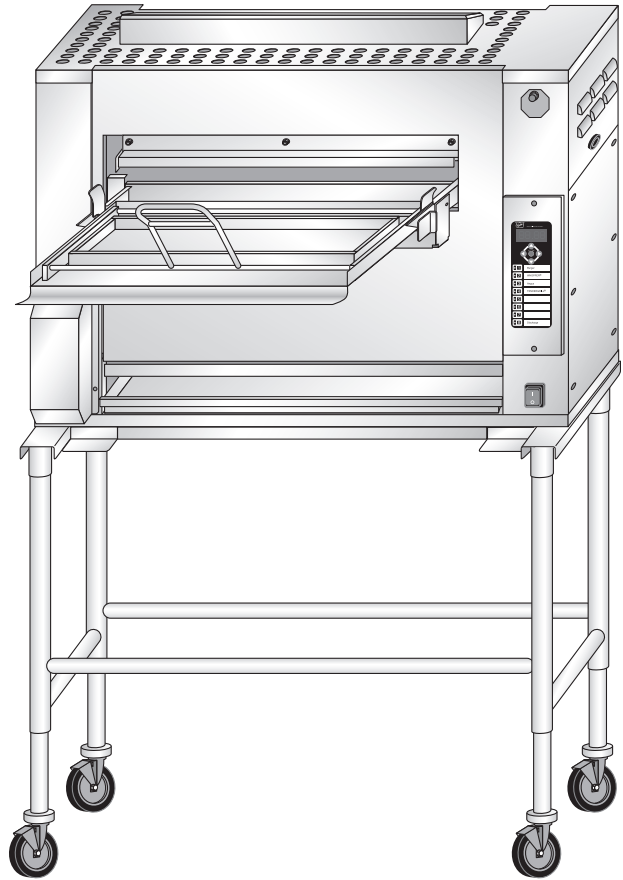

Your Solutions Partner

Illustrated Parts List

Flexible Batch Broiler Gas Domestic Version

MODELS:

FBB-NO-120	FBB-NO-120-H
FBB-NC-120	FBB-NC-120-H
FBB-PO-120	FBB-PO-120-H
FBB-PC-120	FBB-PC-120-H

FBB-NO-1202	FBB-NO-1202-H
FBB-NC-1202	FBB-NC-1202-H
FBB-PO-1202	FBB-PO-1202-H
FBB-PC-1202	FBB-PC-1202-H

FLEXIBLE BATCH BROILER, GAS DOMESTIC VERSION COVERS, ACCESS PANELS AND PANS

Item	Part Number	Description	Qty
Not Shown	175482	Catalyst Guard (Required with Catalyst)	1
Not Shown	600277	Kit, Catalyst Riser Assembly	1
Not Shown	600278	Kit, Catalyst and Riser Assembly	1
26	175221	Body Top	1
27	175225K	Upper Flue	1
Not Shown	175838K	Lower Flue	1
Not Shown	176583	Removable Panel Kit (<i>Ref-175300-175250-175305</i>)	1
Not Shown	176854	Lower Flue Kit (<i>Ref-175838-213042</i>)	1