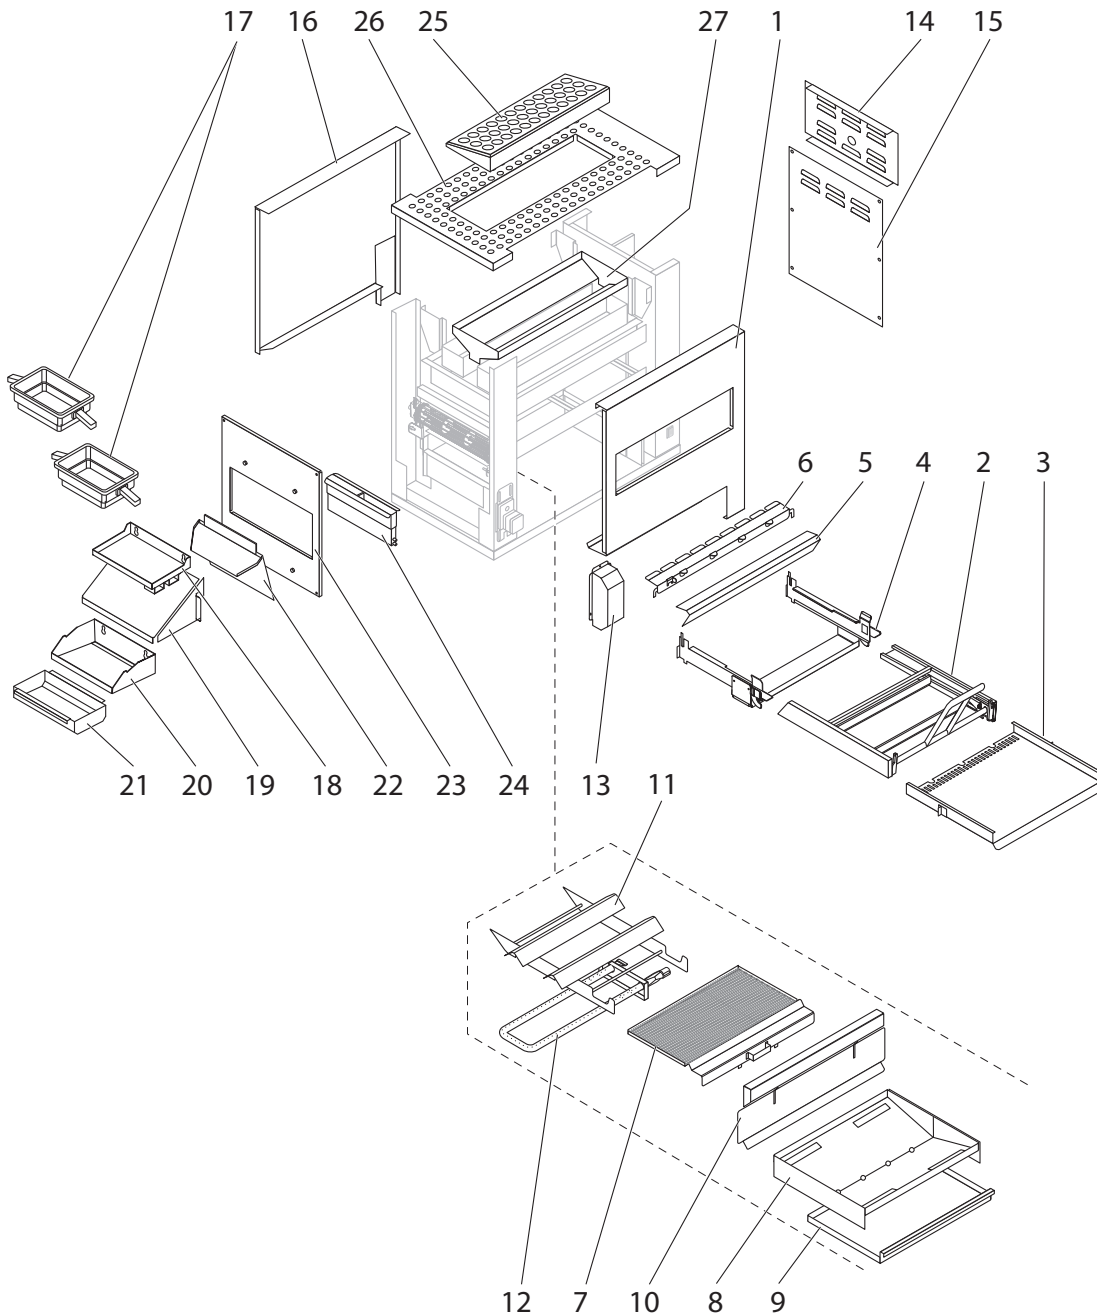

FLEXIBLE BATCH BROILER, GAS DOMESTIC VERSION COVERS, ACCESS PANELS AND PANS

Item	Part Number	Description	Qty
Not Shown	175482	Catalyst Guard (Required with Catalyst)	1
Not Shown	600277	Kit, Catalyst Riser Assembly	1
Not Shown	600278	Kit, Catalyst and Riser Assembly	1
26	175221	Body Top	1
27	175225K	Upper Flue	1
Not Shown	175838K	Lower Flue	1
Not Shown	176583	Removable Panel Kit (<i>Ref-175300-175250-175305</i>)	1
Not Shown	176854	Lower Flue Kit (<i>Ref-175838-213042</i>)	1