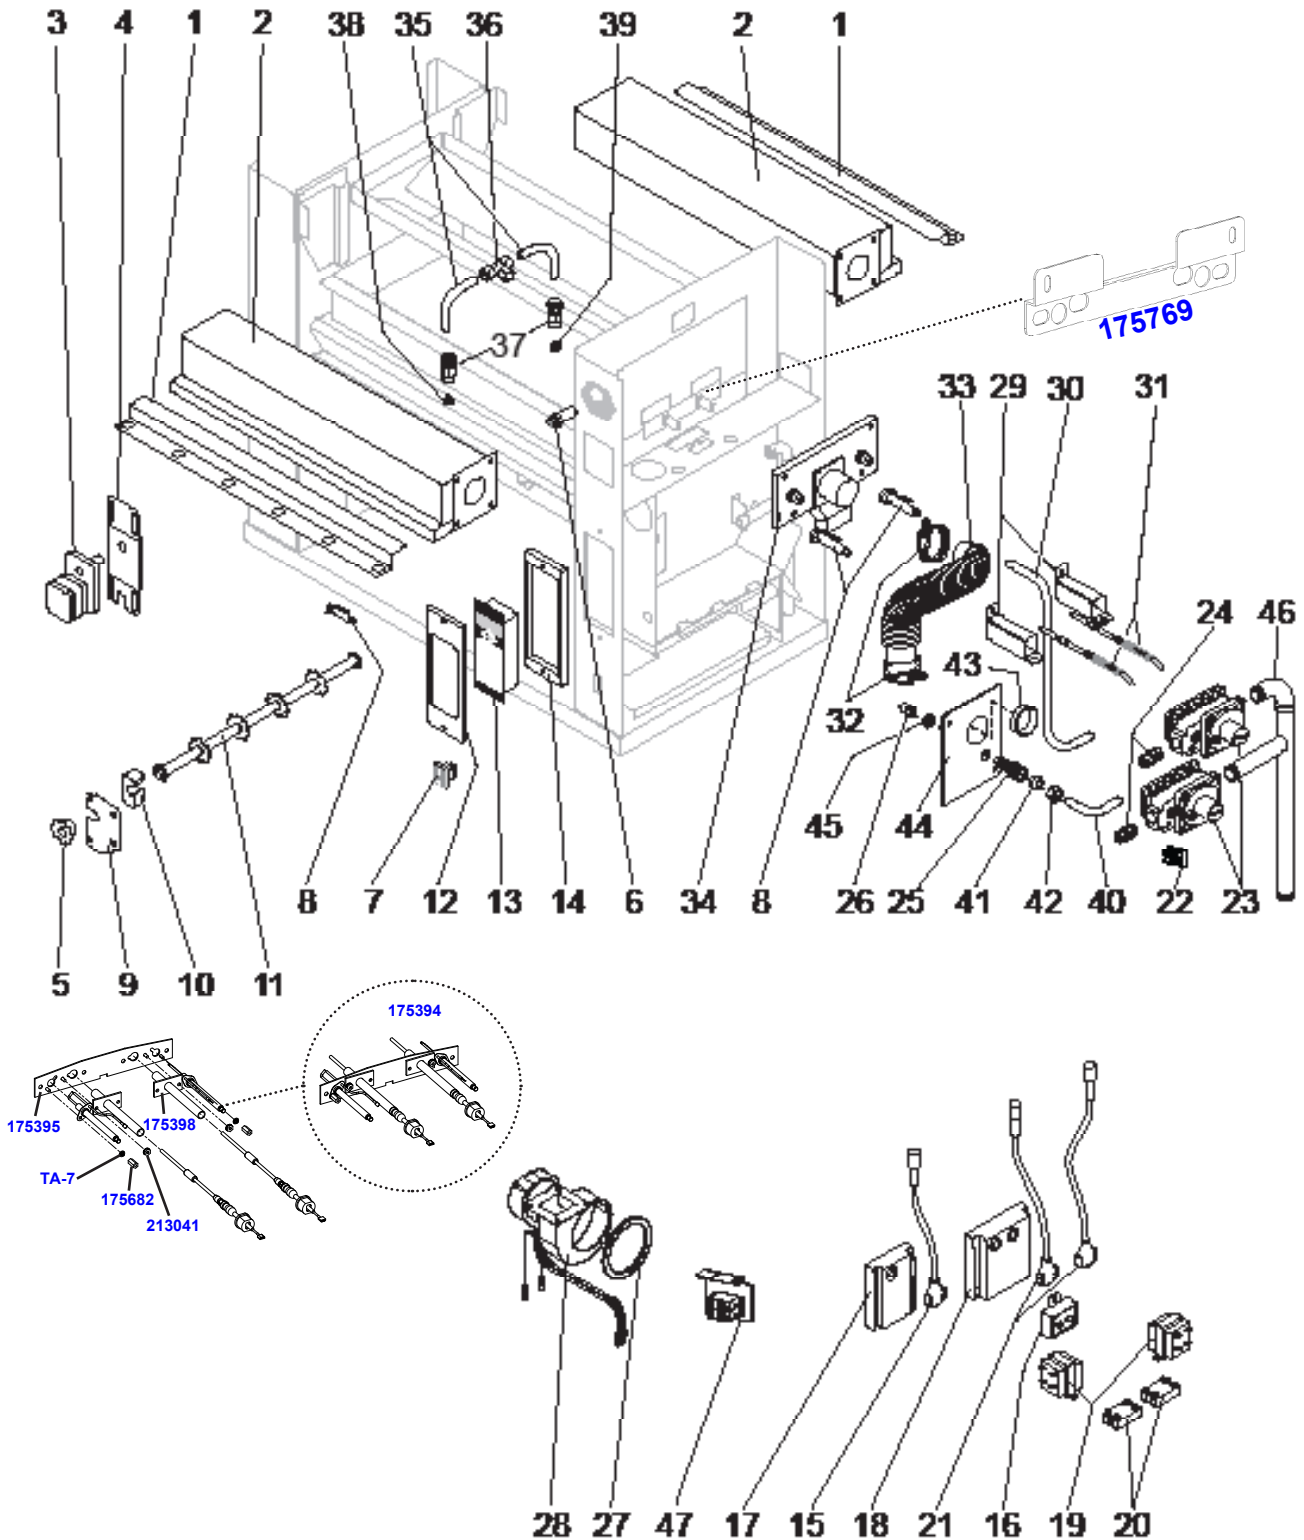

**FLEXIBLE BATCH BROILER, GAS DOMESTIC VERSION
TOP, FRONT & CONTROL SIDE**

Item	Part Number	Description	Qty
1	175066	Mounting Bracket, Burner	2
2	176901	Kit, Gas Burner. Fa.asy,Spare Parts	2
3	175867K	Conveyor Drive Motor and Label, 115V	1
4	175176	Mounting Bracket, Conveyor Drive Motor	1
5	175517	Sprocket, 21 Teeth x 3/8 Bore	1
6	175550	Light, Cook	1
7	175503	Switch, Main Power	1
8	175536	Igniter	3
Not Shown	175095K	Weldment, Igniter Guard (Ref-item 16 on pages 8 & 9)	1
9	175086	Shaft Plate, Rear	2
10	175525	Bushing Block, Conveyor	4
11	175038	Conveyor Shaft, Rear	1
Not Shown	175037	Conveyor Shaft, Front	1
12	175356	Frame, Control Board Mounting Bezel	1
13	176480	Control Assembly with Water Detection Label (120V Domestic & Canada Units)	1
	175873K	Control Assembly with Water Detection Label (120V International Units)	1
14	175510	Gasket, Control Bezel	1
15	175538	Ignition Suppression Cable, Lower Ignition Module	1
16	175507	Capacitor, Motor Conveyor	1
17	175868	Ignition Module with Water Detection Label, Natural Gas	1
	175872	Ignition Module with Water Detection Label, LP Gas	1
18	175869K	Ignition Module with Water Detection Label, IR Burners	1
19	175516	Transformer, 40VA, 120VAC-24VAC	2
20	175870K	Relay, Solid State with Water Detection Label	2
21	175537	Ignition Suppression Cable, Upper Ignition Module	2
22	175553	Terminal Strip, 10 MM	1
23	175531	Valve, Natural Gas Combo, 120VAC (Natural Gas Only)	1
	175766	Valve, LP Gas Combo, 120VAC (LP Gas Only)	1
Not Shown	175612	Kit, LP Gas Conversion, 120V International	1
	175613	Kit, Natural Gas Conversion, 120V International	1
	176538	Kit, Natural Gas Conversion, US & Canada	1
	176543	Kit, LP Gas Conversion, US & Canada, Burners & Grease Pans, Back Mount	1
	176571	Kit, LP Gas Conversion, US & Canada, Burners & Grease Pans, Base Mount	1
24	175540	Brass Fitting, Gas Valve to Burner Supply Tube	2
25	600290	Kit, Lower Orifice holder Replacement (Ref-176368)	1
26	175823	Orifice, Lower Burner, #31, Natural Gas, 120/230V International/High Altitude	1
	175737	Orifice, Lower Burner, #49, LP Gas, 120V Domestic/International/High Altitude	1
	176404	Orifice, Lower Burner, #30, Natural Gas, 120V Domestic/Canada/High Altitude	1
	176412	Orifice, Lower Burner, #46, LP Gas, 120V Domestic/Canada/High Altitude	1
Not Shown	176514	Kit, Natural & LP Gas Orifices, High Altitude	1
27	175511	Gasket, Blower Motor	1
28	600249K	Kit, Domestic Blower Motor & Gasket, 120V 60Hz (Ref-176185 & 175511)	1
29	175380	Shield, Ignition Cable	2
30	175477	Aluminum Tube, IR to Valve	1
31	175535	Sensor, IR Burner	2

**FLEXIBLE BATCH BROILER, GAS DOMESTIC VERSION
TOP, FRONT & CONTROL SIDE**