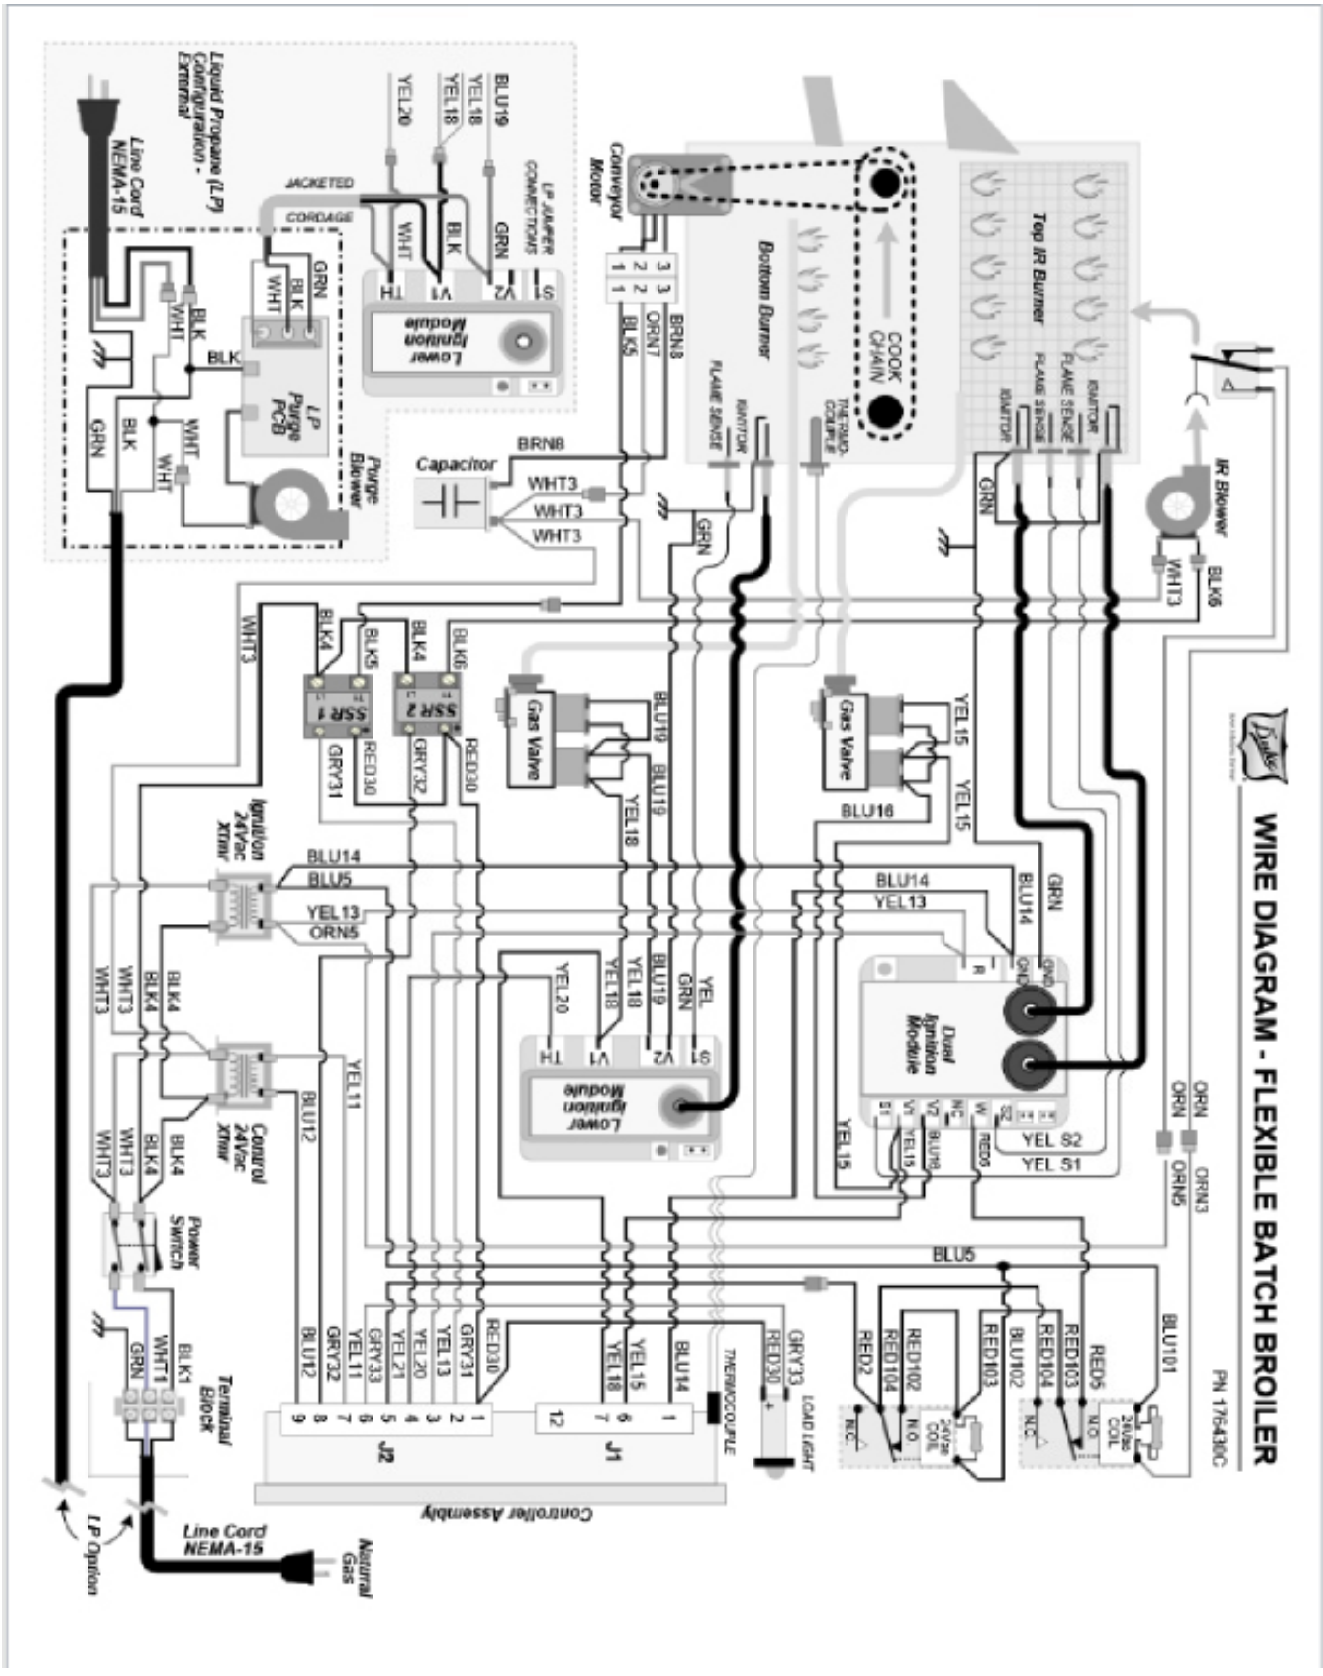

**FLEXIBLE BATCH BROILER, GAS DOMESTIC VERSION
TOP, FRONT & CONTROL SIDE (Continued)**

**FLEXIBLE BATCH BROILER, GAS DOMESTIC VERSION
REAR AND FRONT DISCHARGE**

Item	Part Number	Description	Qty
1	175086	Plate, Shaft, Rear	2
2	175525	Bushing Block, Conveyor	4
3	175534	Sensor, Lower Burner	1
4	175977K	Kit, Temperature Probe (<i>Ref-175518 & 175138</i>)	1
5	175515	Strain Relief, Power Cord	1
6	175022	Clip, Front Bushing	2
7	175037K	Discharge Shaft, Front	1
8	175551	Drive Chain	1
9	175674	Cook Chain Conveyor	1
Not Shown	524934	Sanigrid Pliers	1

**FLEXIBLE BATCH BROILER, GAS DOMESTIC VERSION
175173 STAND COMPONENTS**

**FLEXIBLE BATCH BROILER, GAS DOMESTIC VERSION
177218 SOLID TOP STAND COMPONENTS**

Item	Part Number	Description	Qty
1	177205	Weldment, Stand, Solid Top	1
2	224528	Caster, 4" Swivel with Brake, 1-5/8" Tubing	2
3	224527	Caster, 4" Swivel without Brake, 1-5/8" Tubing	2
4	224531	Piping, Gas Supply	1
5	175565	U-Bolt, 1/4-20 x 1-1/4	2
6	175459	U-Bolt Saddle	2
7	0220750SED	Nut, 1/4-20 Acorn SS	4
8	149440	Reducer, Bell 3/4" x 1/2"	1
9	177221	Weldment, Sanitizer Bracket	1
10	213028	Screw, 10-24 x 3/8" PTHMS S/S	2
11	168174	Anti-Seize Lubricant, Food Grade, Loctite #51168	1
12	175701	Assembly, Flame Rod Tube Cleaner	1
13	175705	Brush, Flame Rod Tube Cleaner	1
14	175702	Weldment, Flame Rod	1
15	175485	Weldment, Cleaning Tool	1
16	175842	Sanitation Pal	1
17	175689	Kit, High Pressure Regulator	1
18	175690	Kit, Gas Connection Components	1

FLEXIBLE BATCH BROILER, GAS DOMESTIC VERSION
177218 SOLID TOP STAND COMPONENTS

ELECTRICAL SCHEMATIC - FLEXIBLE BATCH BROILER

DUKE MFG. PN 175611 Rev. E

WIRE DIAGRAM - FLEXIBLE BATCH BROILER LP Lower Burner Upgrade