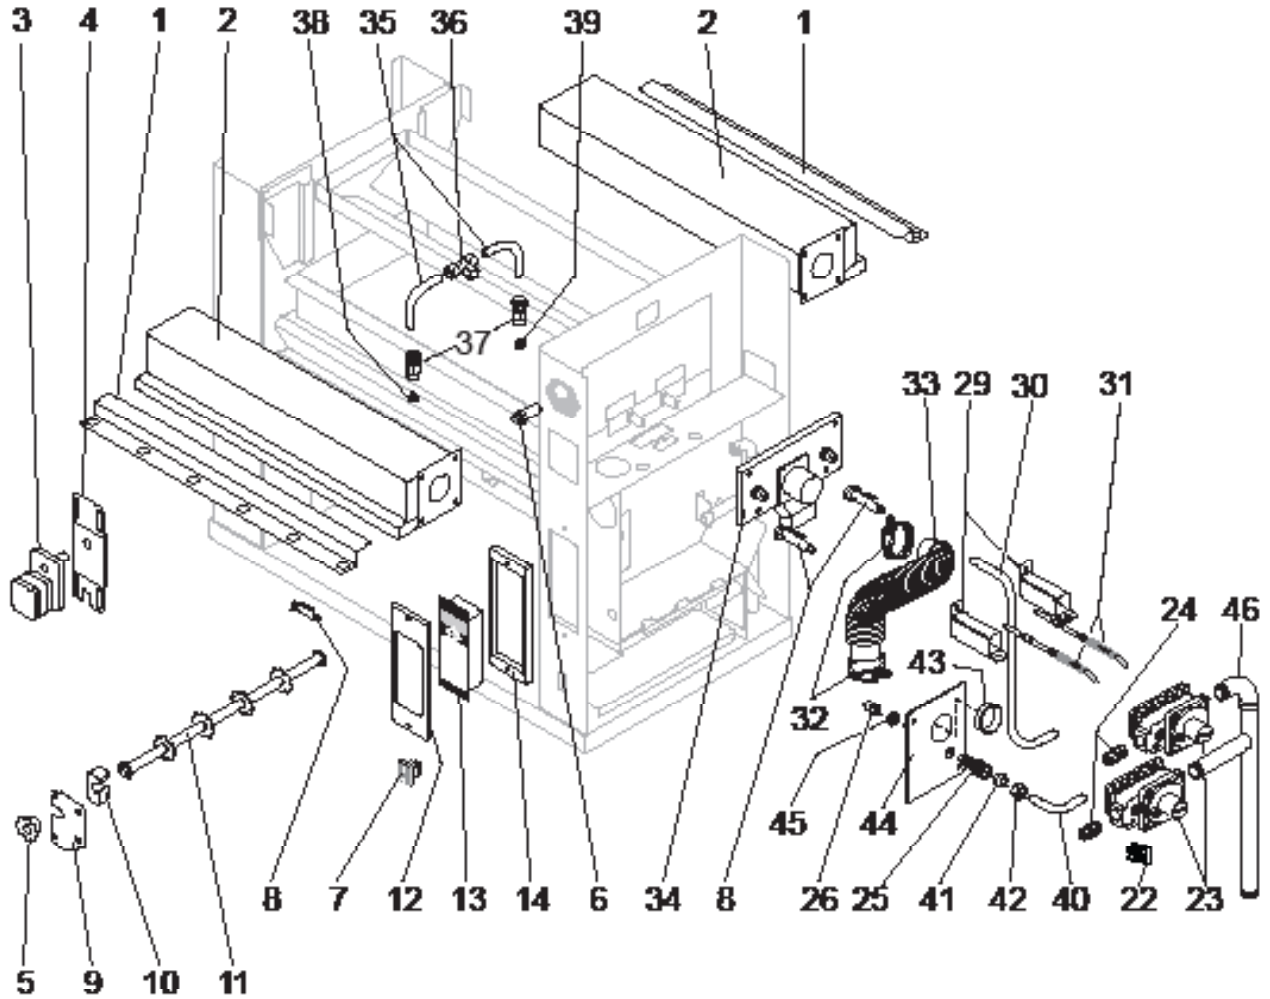

**FLEXIBLE BATCH BROILER, GAS DOMESTIC VERSION
TOP, FRONT & CONTROL SIDE (Continued)**

**FLEXIBLE BATCH BROILER, GAS DOMESTIC VERSION
REAR AND FRONT DISCHARGE**

Item	Part Number	Description	Qty
1	175086	Plate, Shaft, Rear	2
2	175525	Bushing Block, Conveyor	4
3	175534	Sensor, Lower Burner	1
4	175977K	Kit, Temperature Probe (<i>Ref-175518 & 175138</i>)	1
5	175515	Strain Relief, Power Cord	1
6	175022	Clip, Front Bushing	2
7	175037K	Discharge Shaft, Front	1
8	175551	Drive Chain	1
9	175674	Cook Chain Conveyor	1
Not Shown	524934	Sanigrid Pliers	1