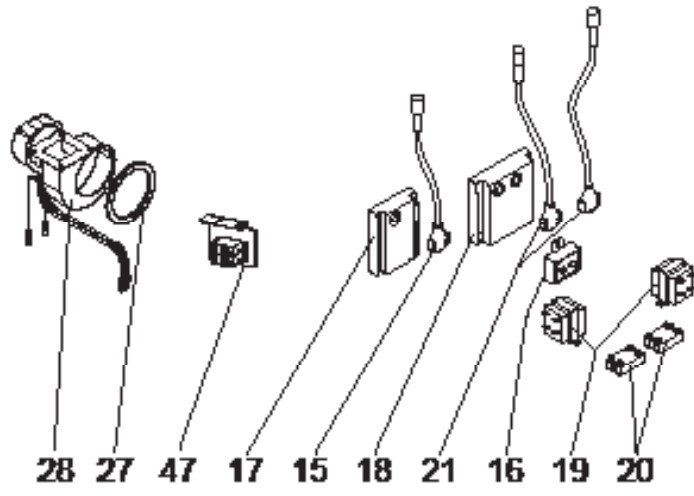

**FLEXIBLE BATCH BROILER, GAS DOMESTIC VERSION
TOP, FRONT & CONTROL SIDE (Continued)**

**FLEXIBLE BATCH BROILER, GAS DOMESTIC VERSION
REAR AND FRONT DISCHARGE**

Item	Part Number	Description	Qty
1	175086	Plate, Shaft, Rear	2
2	175525	Bushing Block, Conveyor	4
3	175534	Sensor, Lower Burner	1
4	175977K	Kit, Temperature Probe (<i>Ref-175518 & 175138</i>)	1
5	175515	Strain Relief, Power Cord	1
6	175022	Clip, Front Bushing	2
7	175037K	Discharge Shaft, Front	1
8	175551	Drive Chain	1
9	175674	Cook Chain Conveyor	1
Not Shown	524934	Sanigrid Pliers	1