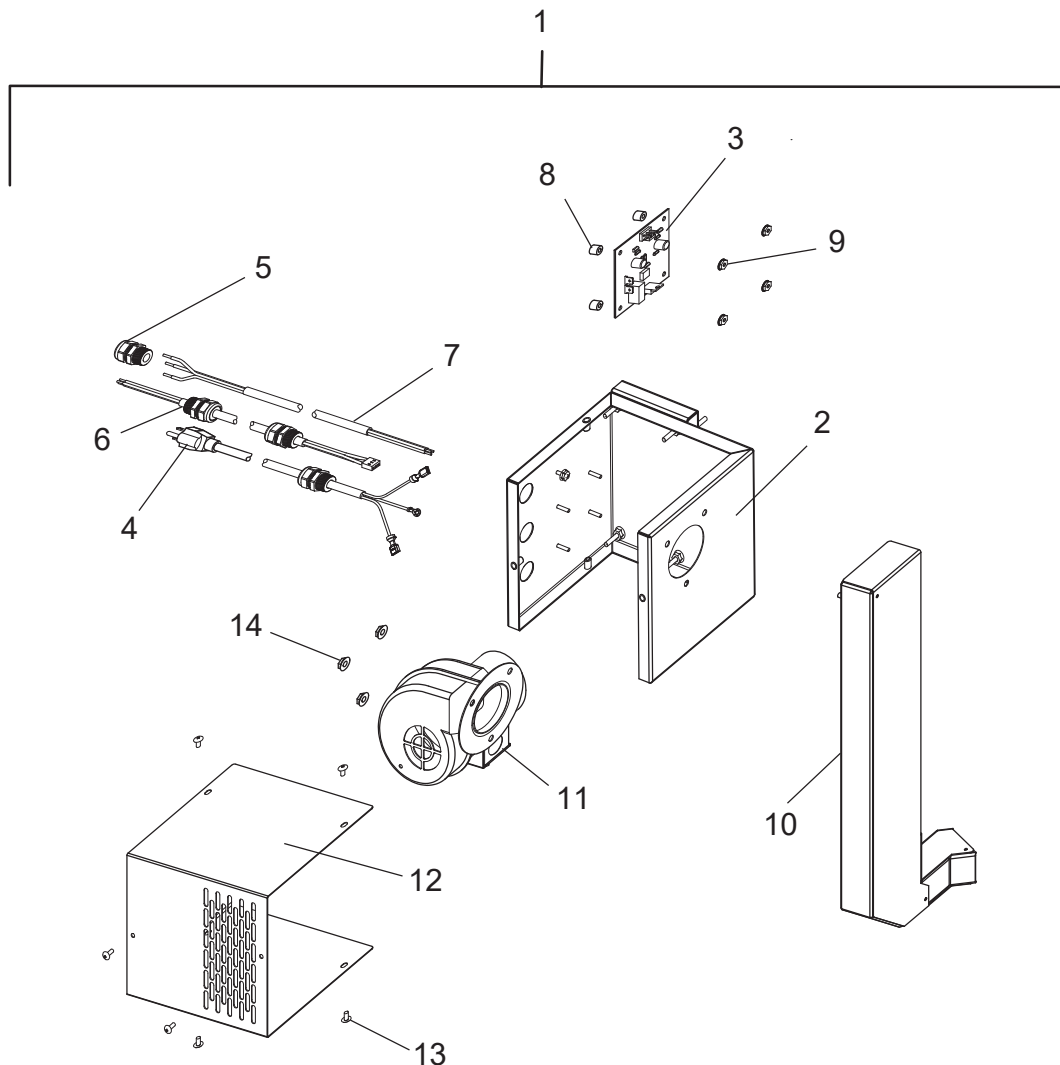

FLEXIBLE BATCH BROILER, GAS DOMESTIC VERSION BLOWER BOX AND DUCK, BACK MOUNT, LP GAS

Item	Part Number	Description	Qty
1	176432	Assembly, Blower Box and Duct, Back Mount	1
2	176436	Box, Blower, Back Mount	1
3	176426	PCB, Purge	1
4	176428	Power Cord Assembly, 15A 125V, 9' Long (Includes Strain Relief & Connectors)	1
5	175515	Strain Relief, Power Cord	1
6	176425	Harness Assembly, Purge PCB to Ignition Module	1
7	176424	Harness, Purge Cord Blower and Outlet	1
8	156951	Spacer, 5/16" OD x 3/8" Long	4
9	154219	Nut, Keps 6-32 Hex ZP	6
10	176434	Assembly, Duct Back	1
11	176431	Blower Assembly, Terminated	1
12	176437	Cover, Blower Box, Back	1
13	213028	Screw, 10-24 x 3/8" PTHMS S/S	6
14	653637	Nut, 1/4-20 Flanged Zinc Plated Hex	3