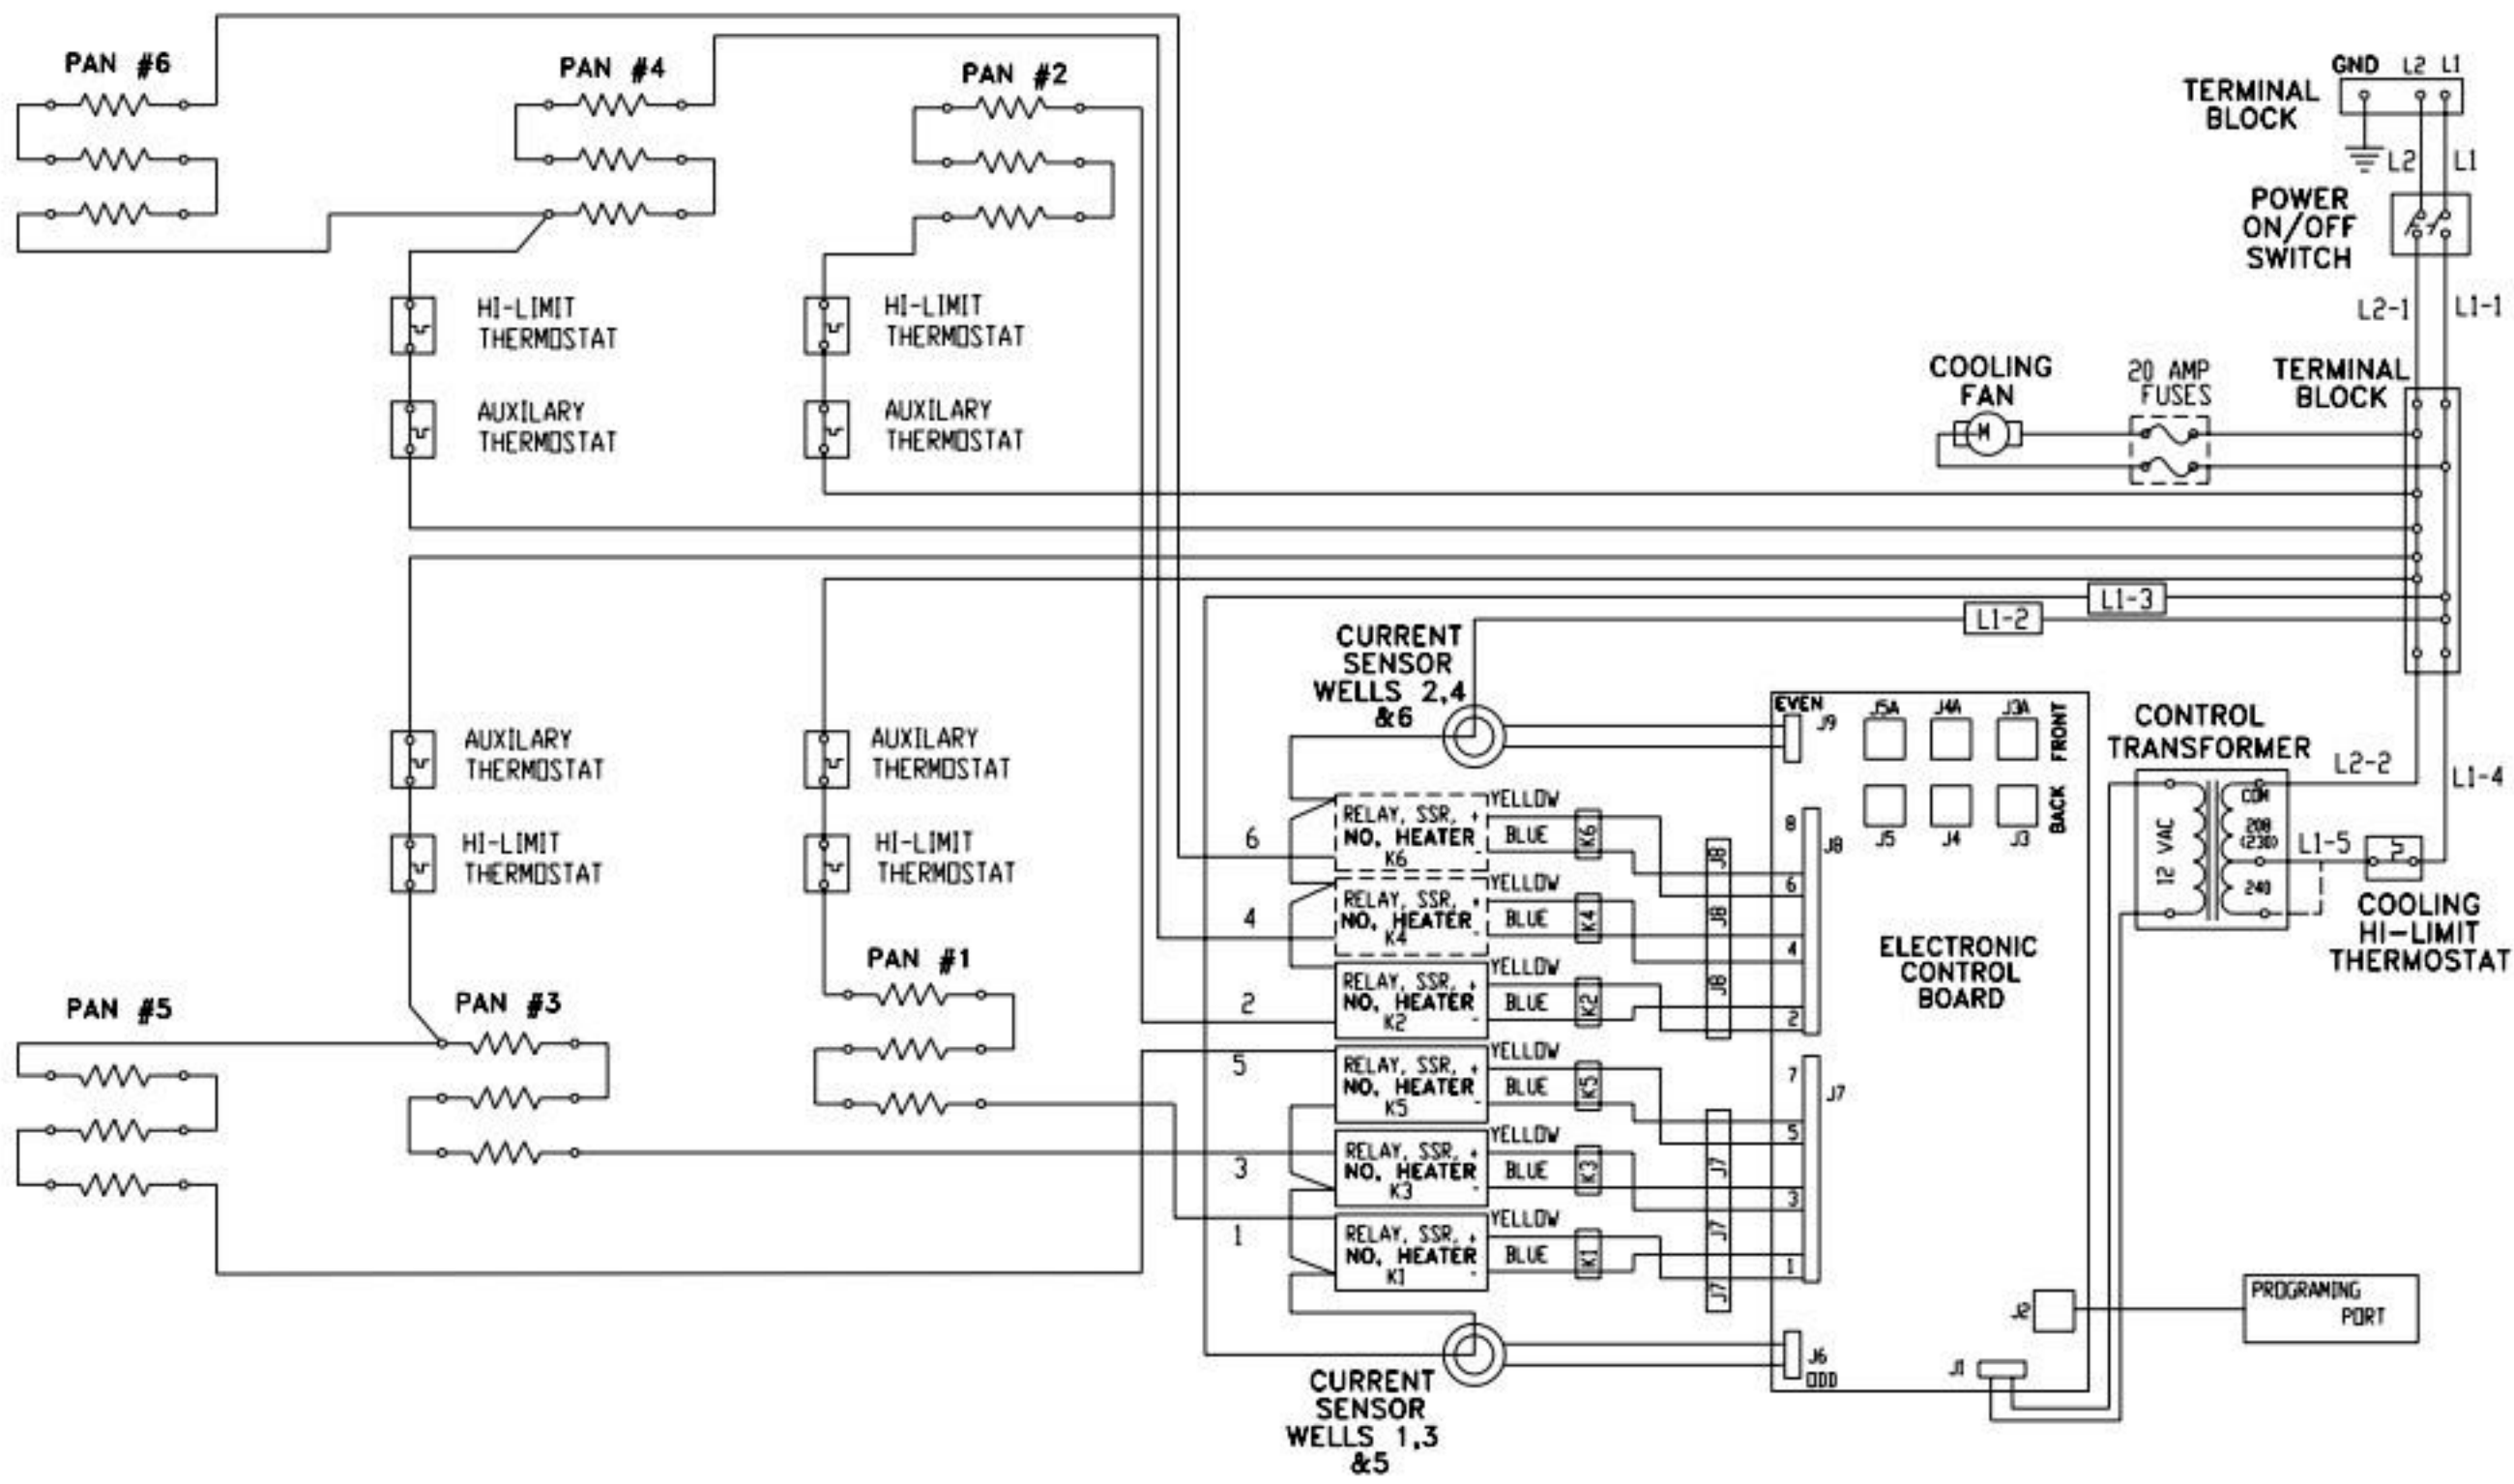

DUKE INFRARED HOLDING UNIT
MODEL IRHU-12
208/240 VAC 50/60 HZ 1 PH

DUKE INFRARED HOLDING UNIT
 MODEL IRHU-22
 208/230/240 VAC 50/60 HZ 1 PH

**DUKE INFRARED HOLDING UNIT
MODEL IRHU-23**

208/230/240 VAC 50/60 HZ 1 PH

208/230/240 VAC 50/60 HZ 1 PH

DUKE INFRARED HOLDING UNIT

MODEL IRHU-41