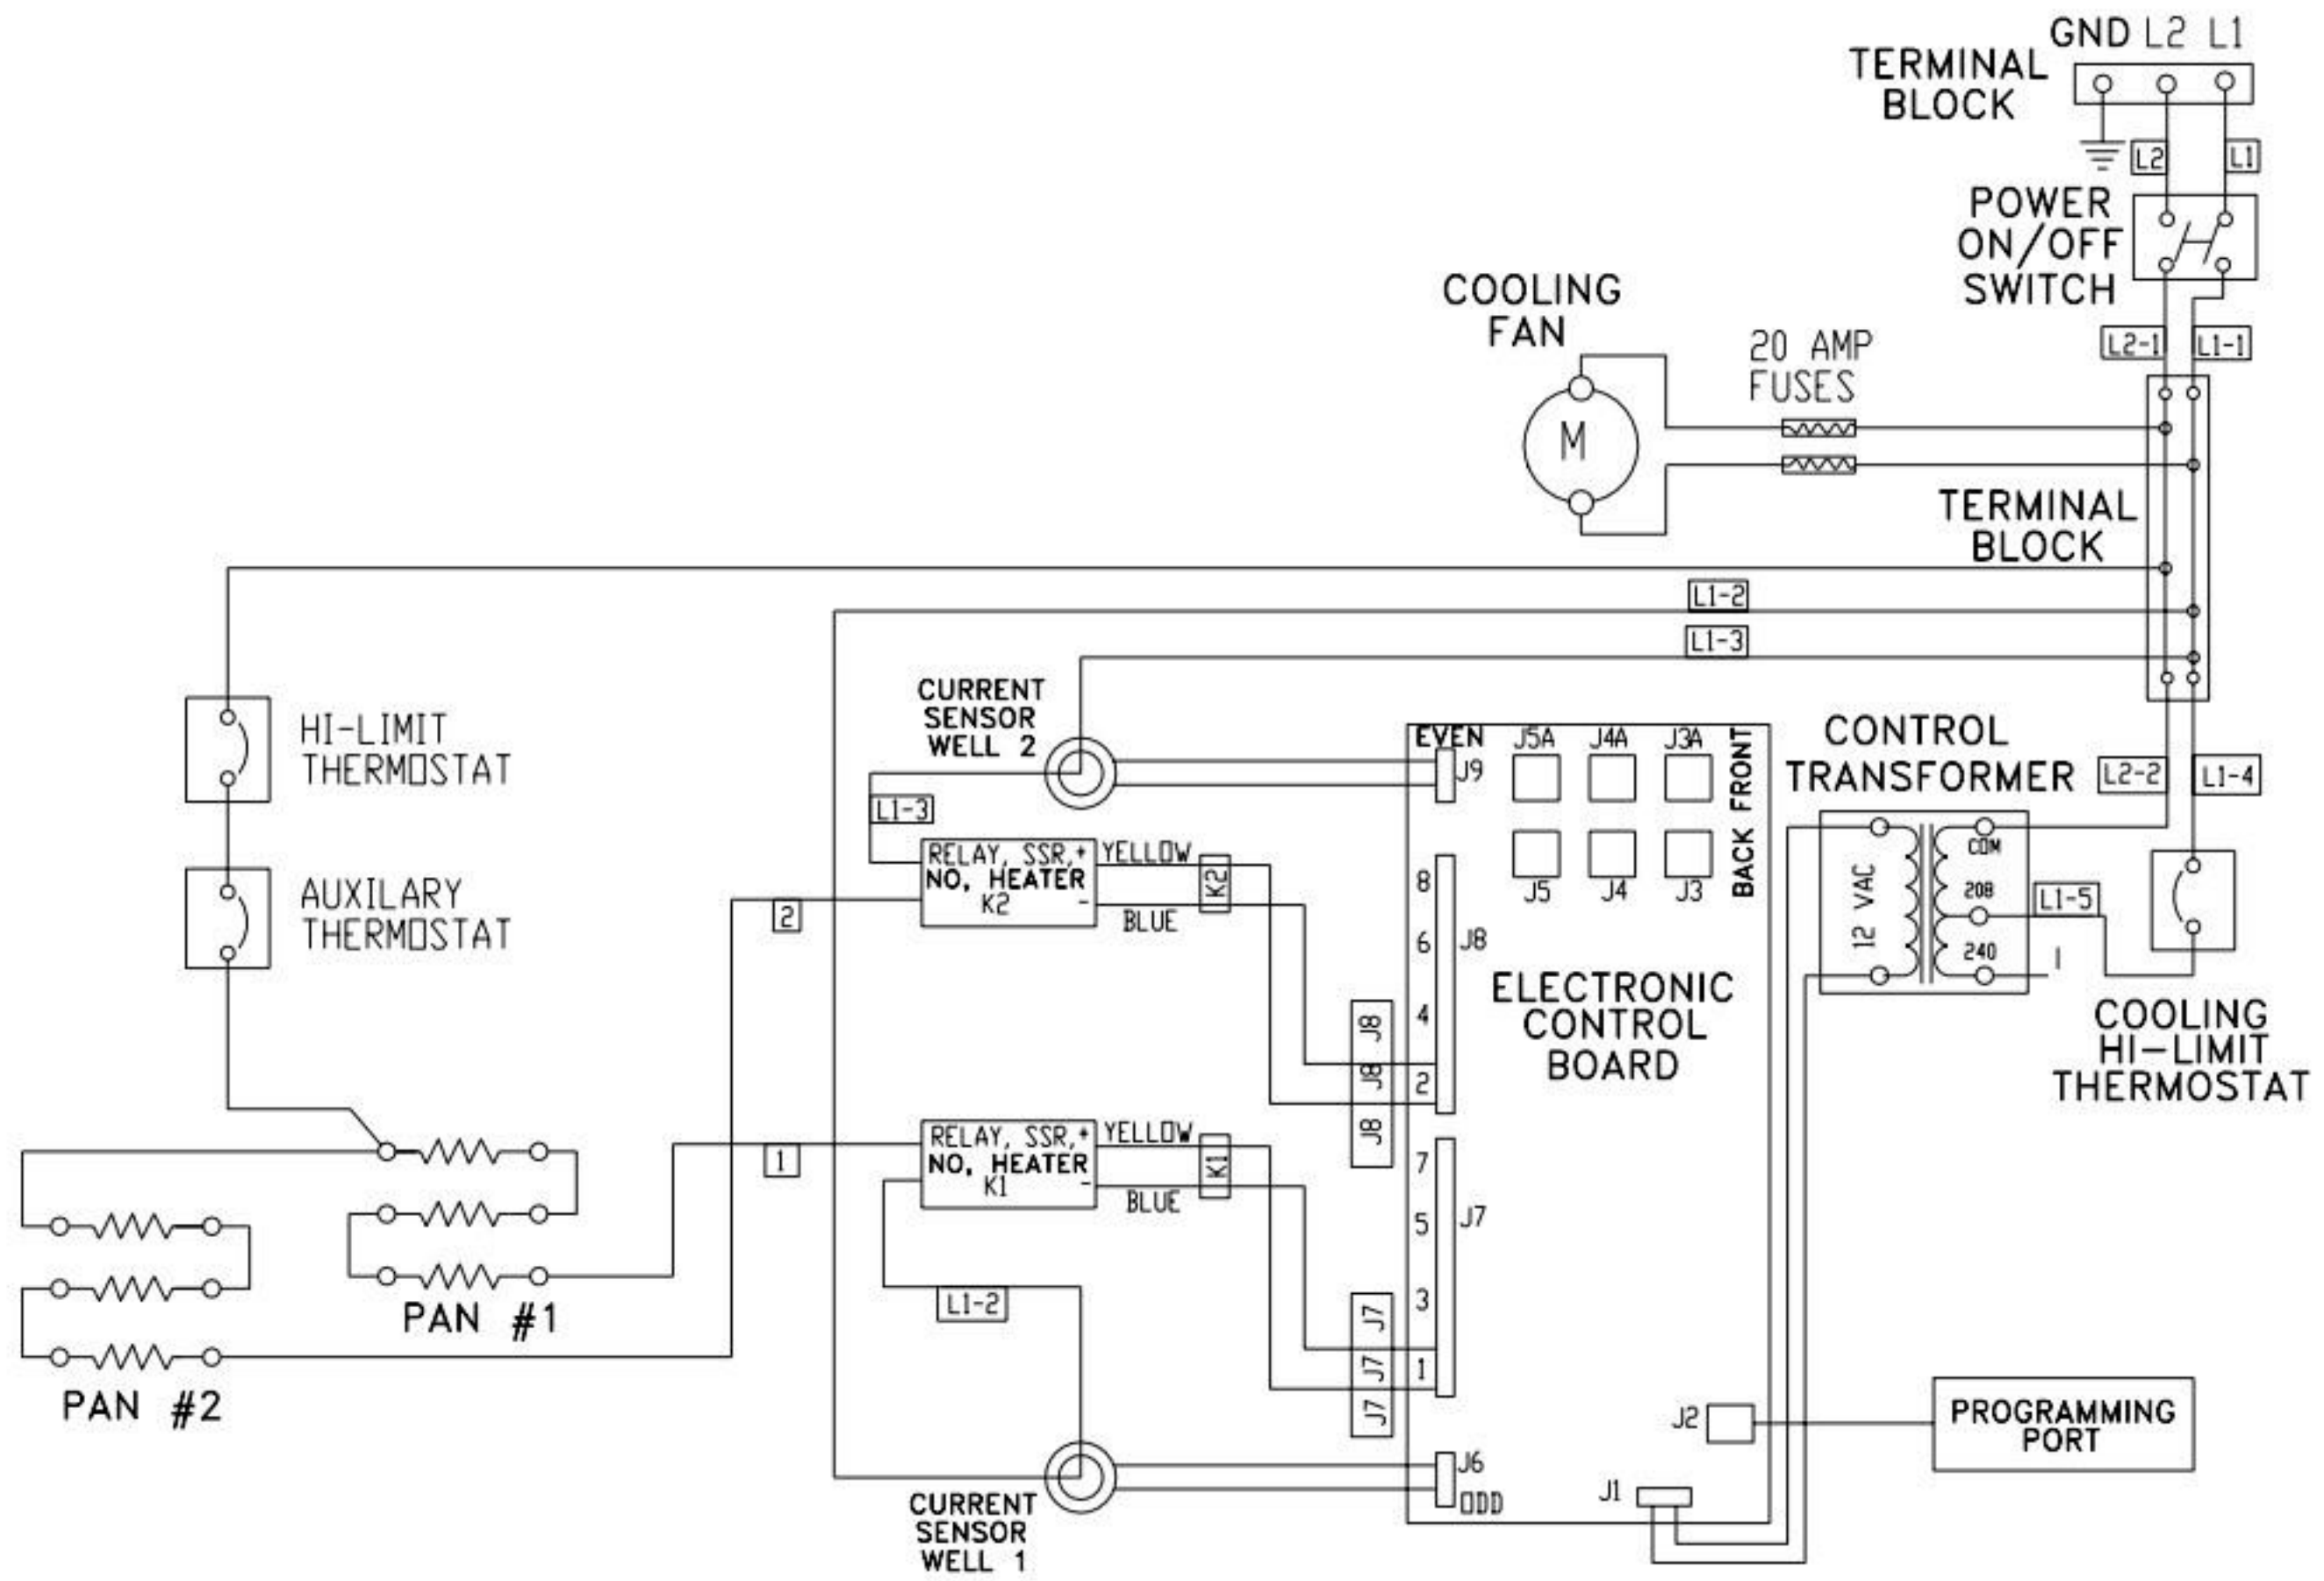

DUKE INFRARED HOLDING UNIT
MODEL IRHU-12
208/240 VAC 50/60 HZ 1 PH

DUKE INFRARED HOLDING UNIT
 MODEL IRHU-22
 208/230/240 VAC 50/60 HZ 1 PH

**DUKE INFRARED HOLDING UNIT
MODEL IRHU-23**

208/230/240 VAC 50/60 HZ 1 PH

208/230/240 VAC 50/60 HZ 1 PH

DUKE INFRARED HOLDING UNIT

MODEL IRHU-41