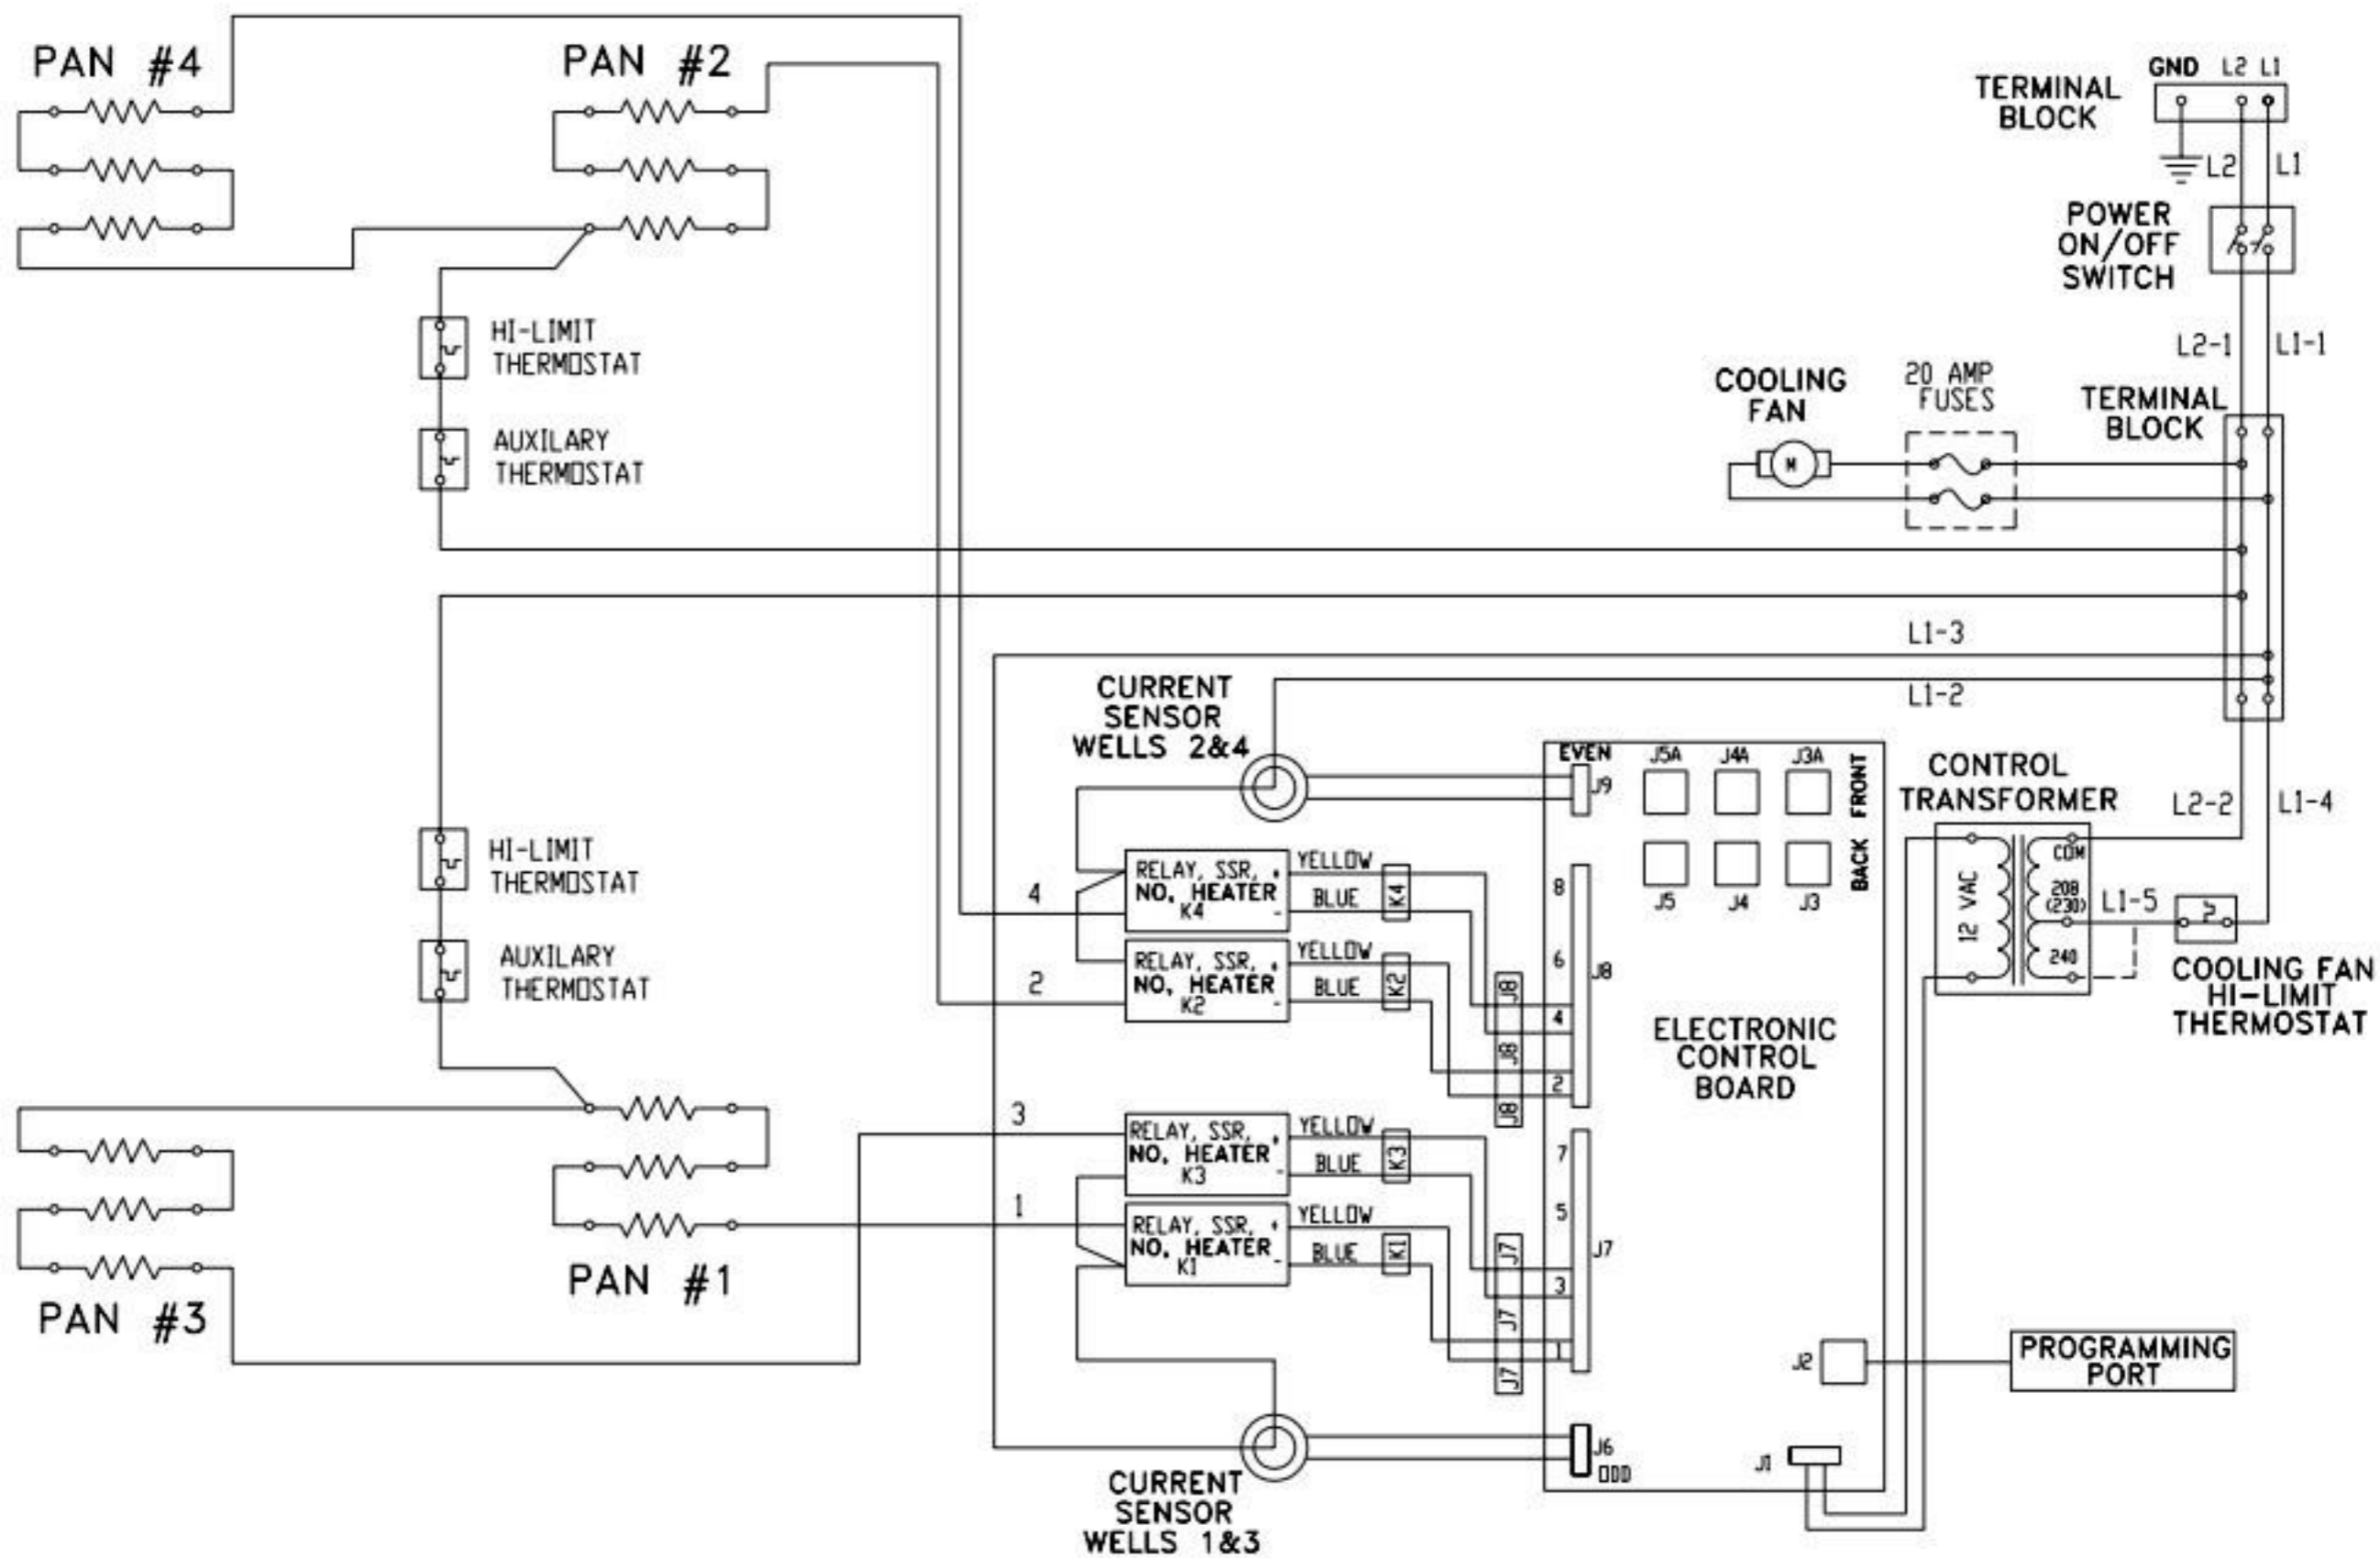

DUKE INFRARED HOLDING UNIT
MODEL IRHU-12
208/240 VAC 50/60 HZ 1 PH

DUKE INFRARED HOLDING UNIT
 MODEL IRHU-22
 208/230/240 VAC 50/60 HZ 1 PH

**DUKE INFRARED HOLDING UNIT
MODEL IRHU-23**

208/230/240 VAC 50/60 HZ 1 PH

208/230/240 VAC 50/60 HZ 1 PH

DUKE INFRARED HOLDING UNIT

MODEL IRHU-41