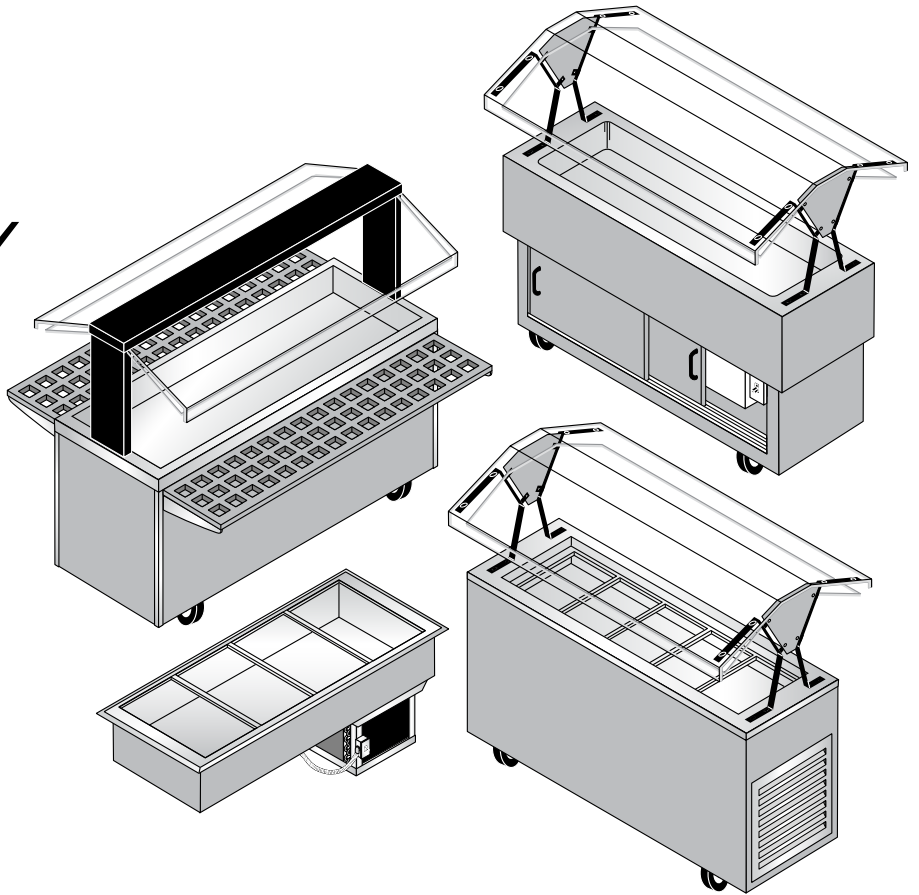

Your Solutions Partner

Illustrated Parts List

MECHANICALLY ASSISTED COLD PAN UNITS

Heritage

HB3CM – HB5CM

AeroServ

315-25 – 316-25 & 327-25,

Thurmaduke

(TCM-32, 46, 60, 74 & 88)

Next Generation

(NG32, 46, 60, 74C), (NG32, 46, 60, 74CP),

Duke Salad Bar

AHC-5M – 7M

Duke Economate

(DPAH-2M, 3M, 4M)

*This manual is Copyright © 2020 Duke Manufacturing Company. All rights reserved.
Reproduction without written permission is prohibited. Duke is a registered
trademark of the Duke Manufacturing Company.*