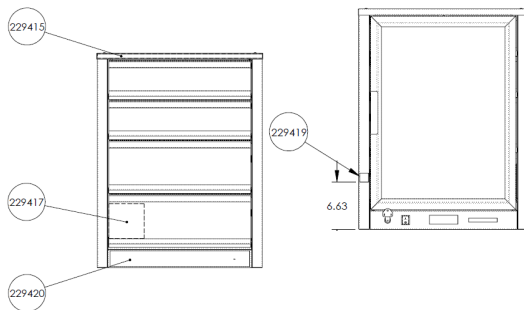

PPU61S-PARTS LISTING

Item No.	Part Number	Description	Qty
14	1105-2024	Door, Asy. Glass/Alum Front 4.5" Ppu	3
15	1105-2025	Door, Asy. Glass/Alum Front 6.5" Ppu	3
16	1105-2037	Asy Door Rear, 6x1 Ppu	1
17	153743	Cord,Power W/Terminals	1
18	523403	Washer, Ss .3851idx.76odx.08 Thick	12
19	169666	Bushing,0.25idx0.377od Flanged	12
20	524920	Shock,Lift-O-Mat 6x15 50n Force, #454380, White	3
21	514857	Ring, Retaining, E-Clip, Ss, .250	18
22	523451	Pin,Clevis .25"Od Shankx3/4" Length W/.0027" Grove Ss.	6
23	213019	Spacer,0.5 X 0.188 X .265.	6
24	524929	Shock, Lift-O-Mat 6x15 80n Force ,Green	3
25	1105-0124	Pin, Strut Mount, Rod End Rpp	6
26	1105-0123	Bracket, Connector, Shock Mount(Domino)	6
27	1105-0130	Element Heating Epu, 120v 125w	6
28	156527	Switch,Lighted,Dpst,16a	1
29	524512	Caster, 4" Plate,W/Brk Polyurethane, Gray Trd/Beige Core	2
30	524513	Caster, 4" Plate,W/O /Brk Polyurethane, Gray Trd/Beige Core	2

PPU41C/S PPU61S-GRAPHICS PARTS LISTING

Item No.	Part Number	Description	Qty
Not Shown	1105-2025	Door, Asy. Glass/Alum Front 6.5" Ppu	-
	1105-2024	Door, Asy. Glass/Alum Front 4.5" Ppu	-
	1105-2036	Asy Door Rear, 4x1 Ppu	-
	153743	Cord,Power W/Terminals	-
	523403	Washer, Ss .3851idx.76odx.08 Thick	-

PPU41C