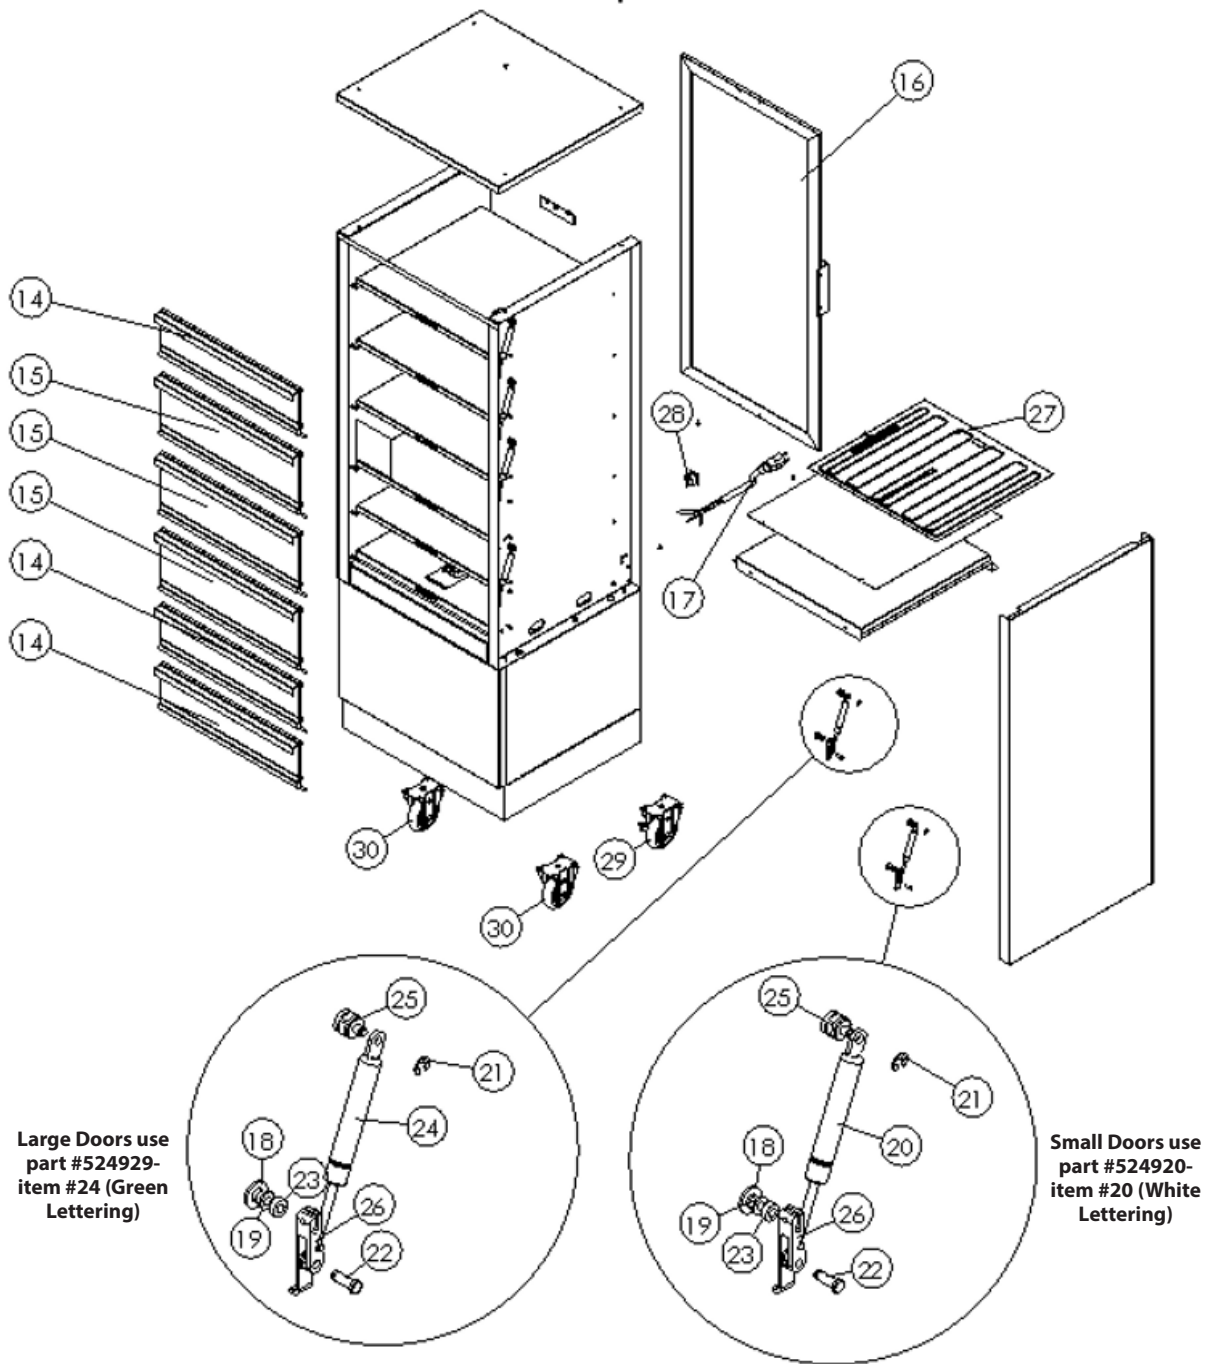

PPU41C Exploded view	4
PPU41C Parts List	5
PPU61S Exploded view	6
PPU61S Parts List	7
PPU41C & PPU61S - Graphics Parts List	7
Schematic	8
Notes.....	19

PPU41C-EXPLODED VIEW

PPU41C-PARTS LISTING

Item No.	Part Number	Description	Qty
1	1105-2025	Door, Asy. Glass/Alum Front 6.5" Ppu	2
2	1105-2024	Door, Asy. Glass/Alum Front 4.5" Ppu	2
3	1105-2036	Asy Door Rear, 4x1 Ppu	1
4	153743	Cord,Power W/Terminals	1
5	523403	Washer, Ss .3851idx.76odx.08 Thick	8
6	169666	Bushing,0.25idx0.377od Flanged	8
7	512857	Frame,Inner A-W Door Bottom Edge	12
8	523451	Pin,Clevis .25"Od Shankx3/4" Length W/.0027" Grove Ss.	4
9	213019	Spacer,0.5 X 0.188 X .265.	4
10	1105-0124	Pin, Strut Mount, Rod End Rpp	4
11	1105-0123	Bracket, Connector, Shock Mount(Domino)	4
12	1105-0130	Element Heating Epu, 120v 125w	4
13	156527	Switch,Lighted,Dpst,16a	1
14	524929	Shock, Lift-O-Mat 6x15 80n Force ,Green	2
15	524920	Shock,Lift-O-Mat 6x15 50n Force, #454380, White	2

PPU61S-EXPLODED VIEW

PPU61S-PARTS LISTING

Item No.	Part Number	Description	Qty
14	1105-2024	Door, Asy. Glass/Alum Front 4.5" Ppu	3
15	1105-2025	Door, Asy. Glass/Alum Front 6.5" Ppu	3
16	1105-2037	Asy Door Rear, 6x1 Ppu	1
17	153743	Cord,Power W/Terminals	1
18	523403	Washer, Ss .3851idx.76odx.08 Thick	12
19	169666	Bushing,0.25idx0.377od Flanged	12
20	524920	Shock,Lift-O-Mat 6x15 50n Force, #454380, White	3
21	514857	Ring, Retaining, E-Clip, Ss, .250	18
22	523451	Pin,Clevis .25"Od Shankx3/4" Length W/.0027" Grove Ss.	6
23	213019	Spacer,0.5 X 0.188 X .265.	6
24	524929	Shock, Lift-O-Mat 6x15 80n Force ,Green	3
25	1105-0124	Pin, Strut Mount, Rod End Rpp	6
26	1105-0123	Bracket, Connector, Shock Mount(Domino)	6
27	1105-0130	Element Heating Epu, 120v 125w	6
28	156527	Switch,Lighted,Dpst,16a	1
29	524512	Caster, 4" Plate,W/Brk Polyurethane, Gray Trd/Beige Core	2
30	524513	Caster, 4" Plate,W/O /Brk Polyurethane, Gray Trd/Beige Core	2