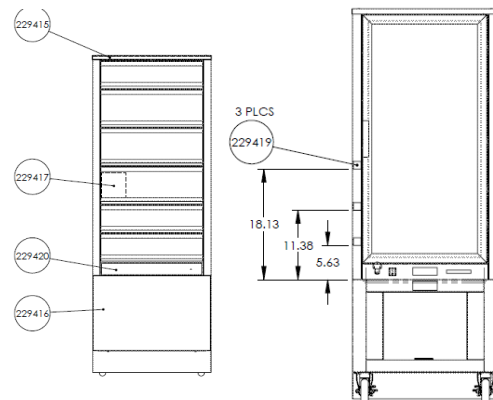

PPU61S-PARTS LISTING

Item No.	Part Number	Description	Qty
14	1105-2024	Door, Asy. Glass/Alum Front 4.5" Ppu	3
15	1105-2025	Door, Asy. Glass/Alum Front 6.5" Ppu	3
16	1105-2037	Asy Door Rear, 6x1 Ppu	1
17	153743	Cord,Power W/Terminals	1
18	523403	Washer, Ss .3851idx.76odx.08 Thick	12
19	169666	Bushing,0.25idx0.377od Flanged	12
20	524920	Shock,Lift-O-Mat 6x15 50n Force, #454380, White	3
21	514857	Ring, Retaining, E-Clip, Ss, .250	18
22	523451	Pin,Clevis .25"Od Shankx3/4" Length W/.0027" Grove Ss.	6
23	213019	Spacer,0.5 X 0.188 X .265.	6
24	524929	Shock, Lift-O-Mat 6x15 80n Force ,Green	3
25	1105-0124	Pin, Strut Mount, Rod End Rpp	6
26	1105-0123	Bracket, Connector, Shock Mount(Domino)	6
27	1105-0130	Element Heating Epu, 120v 125w	6
28	156527	Switch,Lighted,Dpst,16a	1
29	524512	Caster, 4" Plate,W/Brk Polyurethane, Gray Trd/Beige Core	2
30	524513	Caster, 4" Plate,W/O /Brk Polyurethane, Gray Trd/Beige Core	2

PPU41C/S PPU61S-GRAPHICS PARTS LISTING

Item No.	Part Number	Description	Qty
Not Shown	1105-2025	Door, Asy. Glass/Alum Front 6.5" Ppu	-
	1105-2024	Door, Asy. Glass/Alum Front 4.5" Ppu	-
	1105-2036	Asy Door Rear, 4x1 Ppu	-
	153743	Cord,Power W/Terminals	-
	523403	Washer, Ss .3851idx.76odx.08 Thick	-

PPU61S