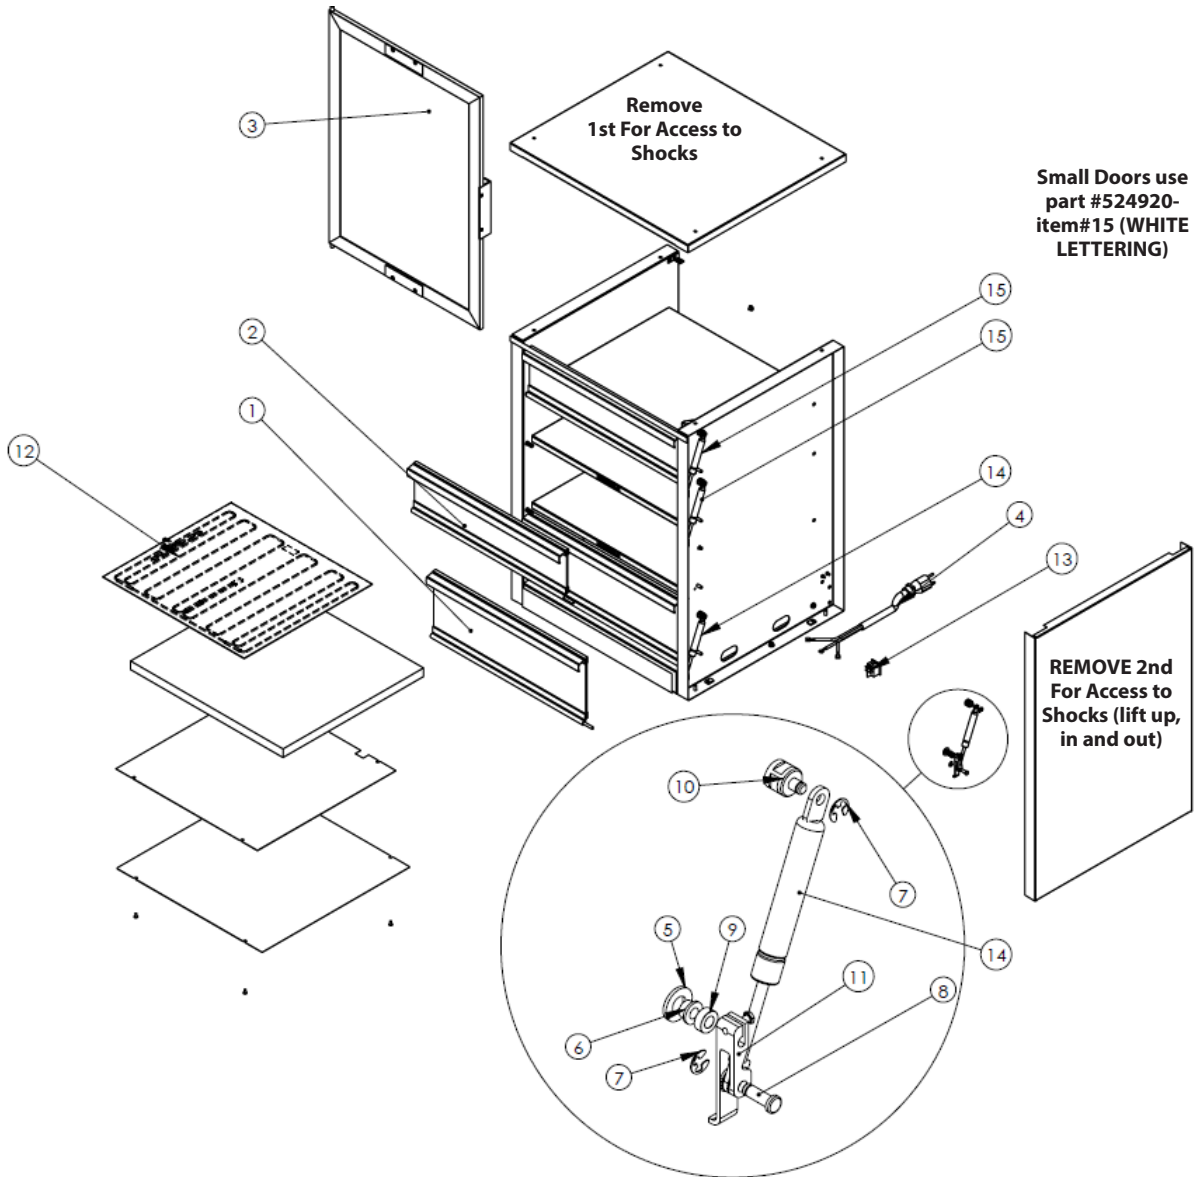

PPU41C Exploded view	4
PPU41C Parts List	5
PPU61S Exploded view	6
PPU61S Parts List	7
PPU41C & PPU61S - Graphics Parts List	7
Schematic	8
Notes.....	19

PPU41C-EXPLODED VIEW

PPU41C-PARTS LISTING

Item No.	Part Number	Description	Qty
1	1105-2025	Door, Asy. Glass/Alum Front 6.5" Ppu	2
2	1105-2024	Door, Asy. Glass/Alum Front 4.5" Ppu	2
3	1105-2036	Asy Door Rear, 4x1 Ppu	1
4	153743	Cord,Power W/Terminals	1
5	523403	Washer, Ss .3851idx.76odx.08 Thick	8
6	169666	Bushing,0.25idx0.377od Flanged	8
7	512857	Frame,Inner A-W Door Bottom Edge	12
8	523451	Pin,Clevis .25"Od Shankx3/4" Length W/.0027" Grove Ss.	4
9	213019	Spacer,0.5 X 0.188 X .265.	4
10	1105-0124	Pin, Strut Mount, Rod End Rpp	4
11	1105-0123	Bracket, Connector, Shock Mount(Domino)	4
12	1105-0130	Element Heating Epu, 120v 125w	4
13	156527	Switch,Lighted,Dpst,16a	1
14	524929	Shock, Lift-O-Mat 6x15 80n Force ,Green	2
15	524920	Shock,Lift-O-Mat 6x15 50n Force, #454380, White	2