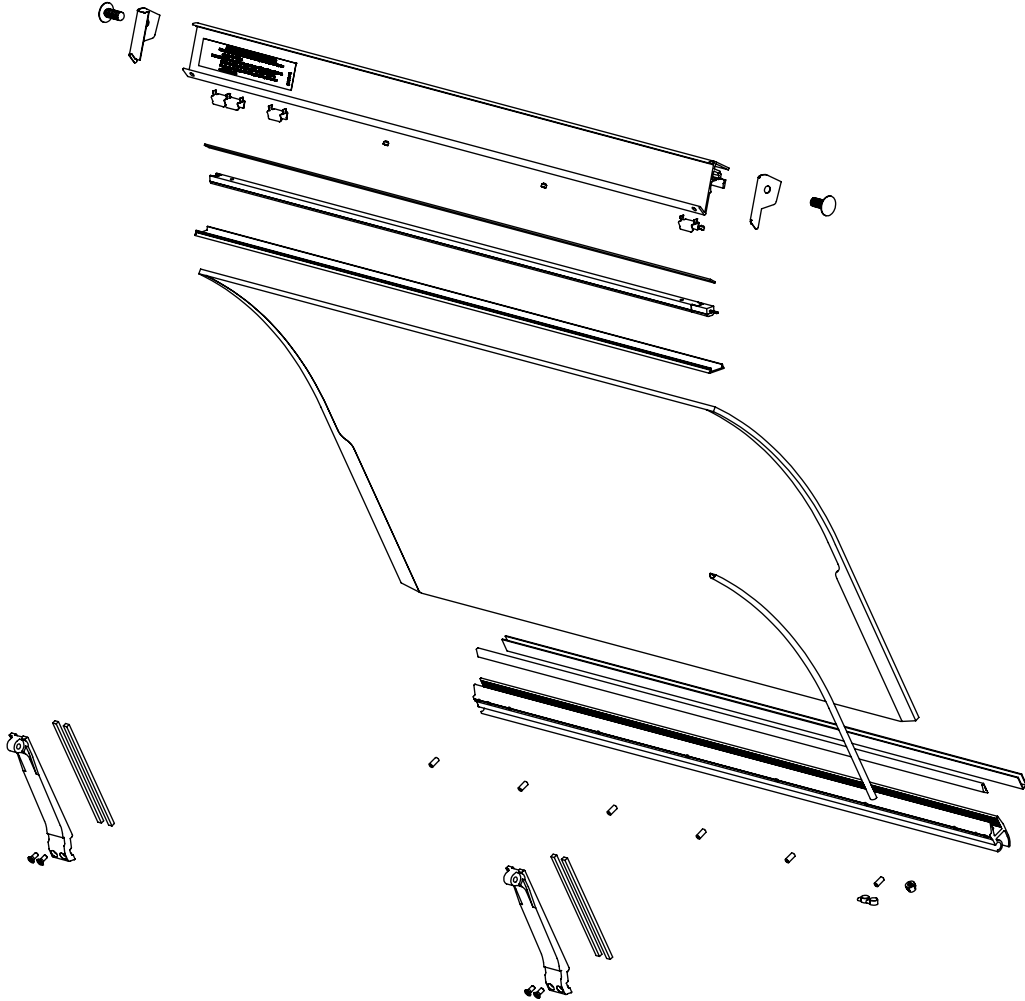

REPLACEMENT GLASS KIT – FIXED & SPECIAL MOUNT FIXED COVERS

(37" MODEL KIT SHOWN. KIT COMPONENTS SHOWN EXPLODED FOR CLARITY.)

600500	KIT, REPLACEMENT GLASS 16.5" FIXED
600501	KIT, REPLACEMENT GLASS 18" FIXED
600502	KIT, REPLACEMENT GLASS 19" FIXED
600526	KIT, REPLACEMENT GLASS 21" FIXED
600527	KIT, REPLACEMENT GLASS 24" FIXED
600503	KIT, REPLACEMENT GLASS 25" FIXED
600504	KIT, REPLACEMENT GLASS 31" FIXED
600505	KIT, REPLACEMENT GLASS 37" FIXED
600506	KIT, REPLACEMENT GLASS 49" FIXED