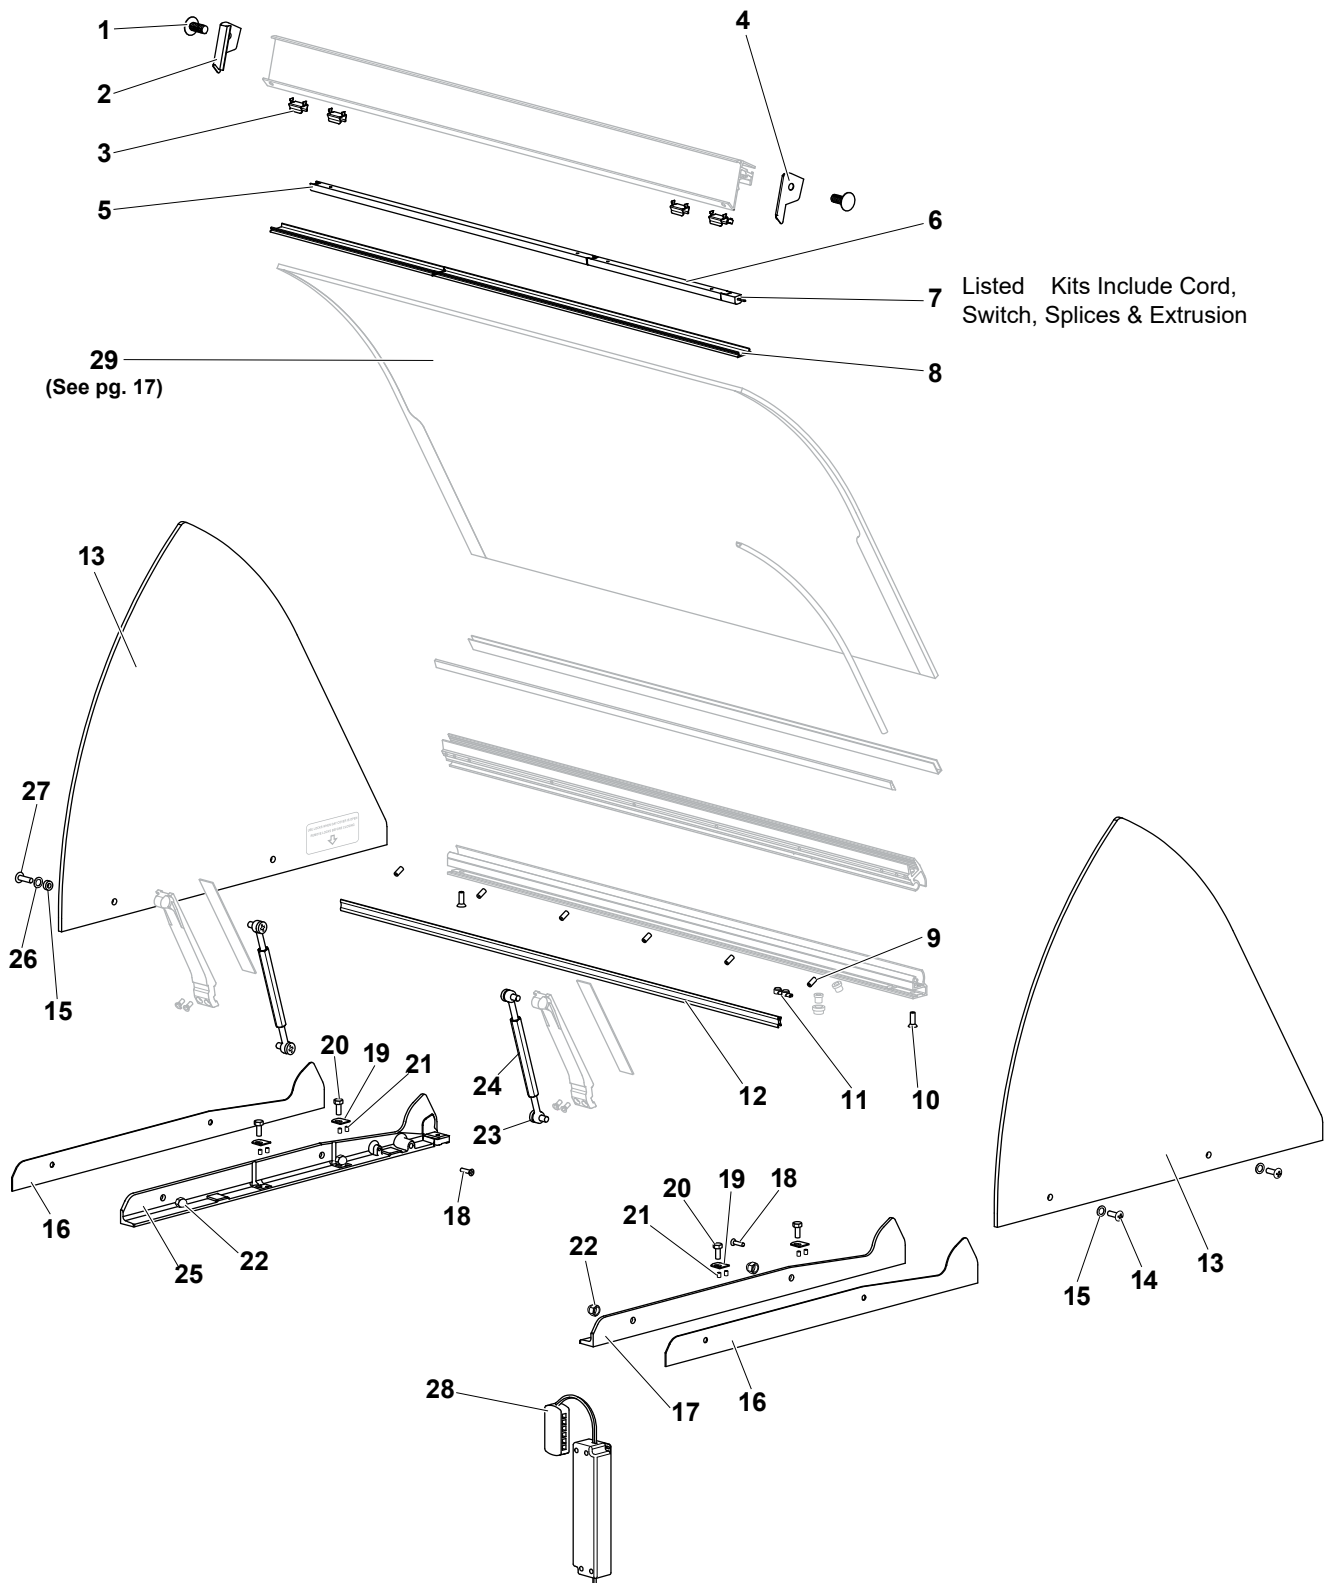

FIXED COVERS (SPECIAL MOUNTING) – 100-120VAC, 50/60Hz

FIXED COVERS (SPECIAL MOUNTING) – 100-120VAC, 50/60Hz

Item	Part #	Description	16.5"	18"	19"	25"	37"	49"
1	223451	RIVET, NYLON FIR TREE	2	2	2	2	2	2
2	2504647	Left End Cap Replacement Kit	1	1	1	1	1	1
3	525010	CLIP, PVC, LED LIGHTS <i>(Replaced 2500556)</i>	2	4	4	4	4	4
4	2504646	Right End Cap Replacement Kit	1	1	1	1	1	1
5	524412	SSL, LED Stick, 34" Fixture 3500k <i>(Units After 3/4/19)</i>					1	1
	224314	Hera, LED Stick, 34" Fixture 4100k <i>(Units Prior to 3/4/19)</i>					1	1
6	524410	SSL, LED Stick, 7-3/8" Fixture 3500k <i>(Units After 3/4/2019)</i>		2	2	1		
	224360	Hera, LED Stick, 8" Fixture 4000k <i>(Units Prior to 3/4/19)</i>		2	2	1		
6	524411	SSL, LED Stick 11" Fixture 3500k <i>(Units After 3/4/19)</i>	1			1		1
	224313	Hera, LED Stick 12" Fixture 4000k <i>(Units Prior to 3/4/19)</i>	1			1		1
7	2503911	Kit, SSL, Replacement Cord <i>(Units After 3/4/19)</i>	1	1	1	1	1	1
	600513	Kit, Hera, Replacement Cord <i>(Units Prior to 3/4/19)</i>	1	1	1	1	1	1
8	224315	DIFFUSER, SEMI-CLEAR 39" (Cut to length)	1	1	1	1	1	2
9	223394	SCREW, SET SCREW M6x12 CONE POINT	3	3	3	4	6	8
10	223389	SCREW, 1/4-20 x 3/4" S/S Phillips Flat Head Machine	2	2	2	2	2	2
11	522082	SPLICE 2-COND 19-26AWG	2	2	2	2	2	2
12	224387	FILLER, PLASTIC STRIP	1.13'	1.26'	1.34'	1.84'	2.84'	3.84'
13	600514	KIT, END GLASS REPLACEMENT	1	1	1	1	1	1
14	223109	SCREW, 1/4-20 x 7/8" SS TRUSS HEAD	2	2	2	2	2	2
15	524100	SPACER, NYLON .5" OD x .252"ID x 3/16" WHITE	4	4	4	4	4	4
16	225035	GASKET, 1/16" RUBBER ,GLASS END	2	2	2	2	2	2
17	2503744	KIT, RIGHT END MOUNT	1	1	1	1	1	1
18	214286	PLUG, HOLE .160 DIA	2	2	2	2	2	2
19	2501061	WASHER, END MOUNT CLEARVIEW DAY COVER	4	4	4	4	4	4
20	223424	SCREW, 10-24x1/2" SS HEX HD. MACHINE SCREW	4	4	4	4	4	4
21	223425	Set Screw, 10-32 x 3/16" <i>(Units Prior to 2/18/2019)</i>	8	8	8	8	8	8
22	223390	NUT, CAP, 1/4-20 18.8 S/S	4	4	4	4	4	4
23	223418	SCREW, M8 x 20 PAN HEAD PHILLIPS MACHINE SCREW	4	4	4	4	4	4
24	2500555	ASSEMBLY, CONNECTING ROD	2	2	2	2	2	2
25	2503745	KIT, LEFT END MOUNT	1	1	1	1	1	1
26	223398	WASHER, BLACK, 5/16" X .570 OD	4	4	4	4	4	4
27	223108	SCREW, 1/4-20 x 3/4" SS TRUSS HEAD	2	2	2	2	2	2
28	524414	SSL, Driver, LED, 24VDC 30W P/Supply, 120V <i>(Units After 3/4/19)</i>	1	1	1	1	1	1
	225855	Hera, Driver, LED, 24VDC 30W P/Supply, 120V <i>(Units Prior to 3/4/19)</i>	1	1	1	1	1	1
See Page 17	600500	KIT, REPLACEMENT GLASS 16.5" FIXED	1					
	600501	KIT, REPLACEMENT GLASS 18" FIXED		1				
	600502	KIT, REPLACEMENT GLASS 19" FIXED			1			
	600503	KIT, REPLACEMENT GLASS 25" FIXED				1		
	600505	KIT, REPLACEMENT GLASS 37" FIXED					1	
	600506	KIT, REPLACEMENT GLASS 49" FIXED						1