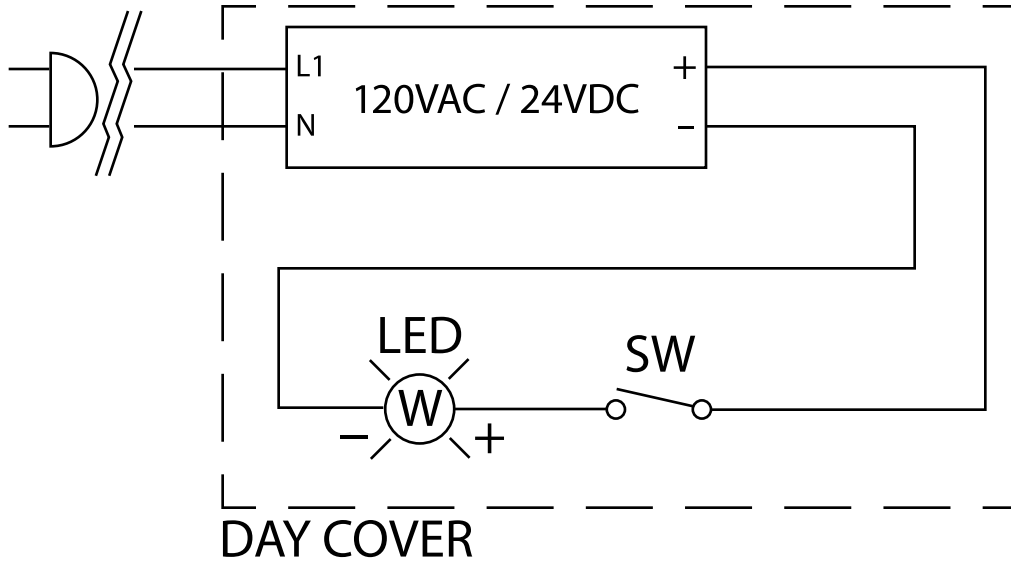

### WIRING DIAGRAM – CLEARVIEW DAY COVERS – 100-120VAC