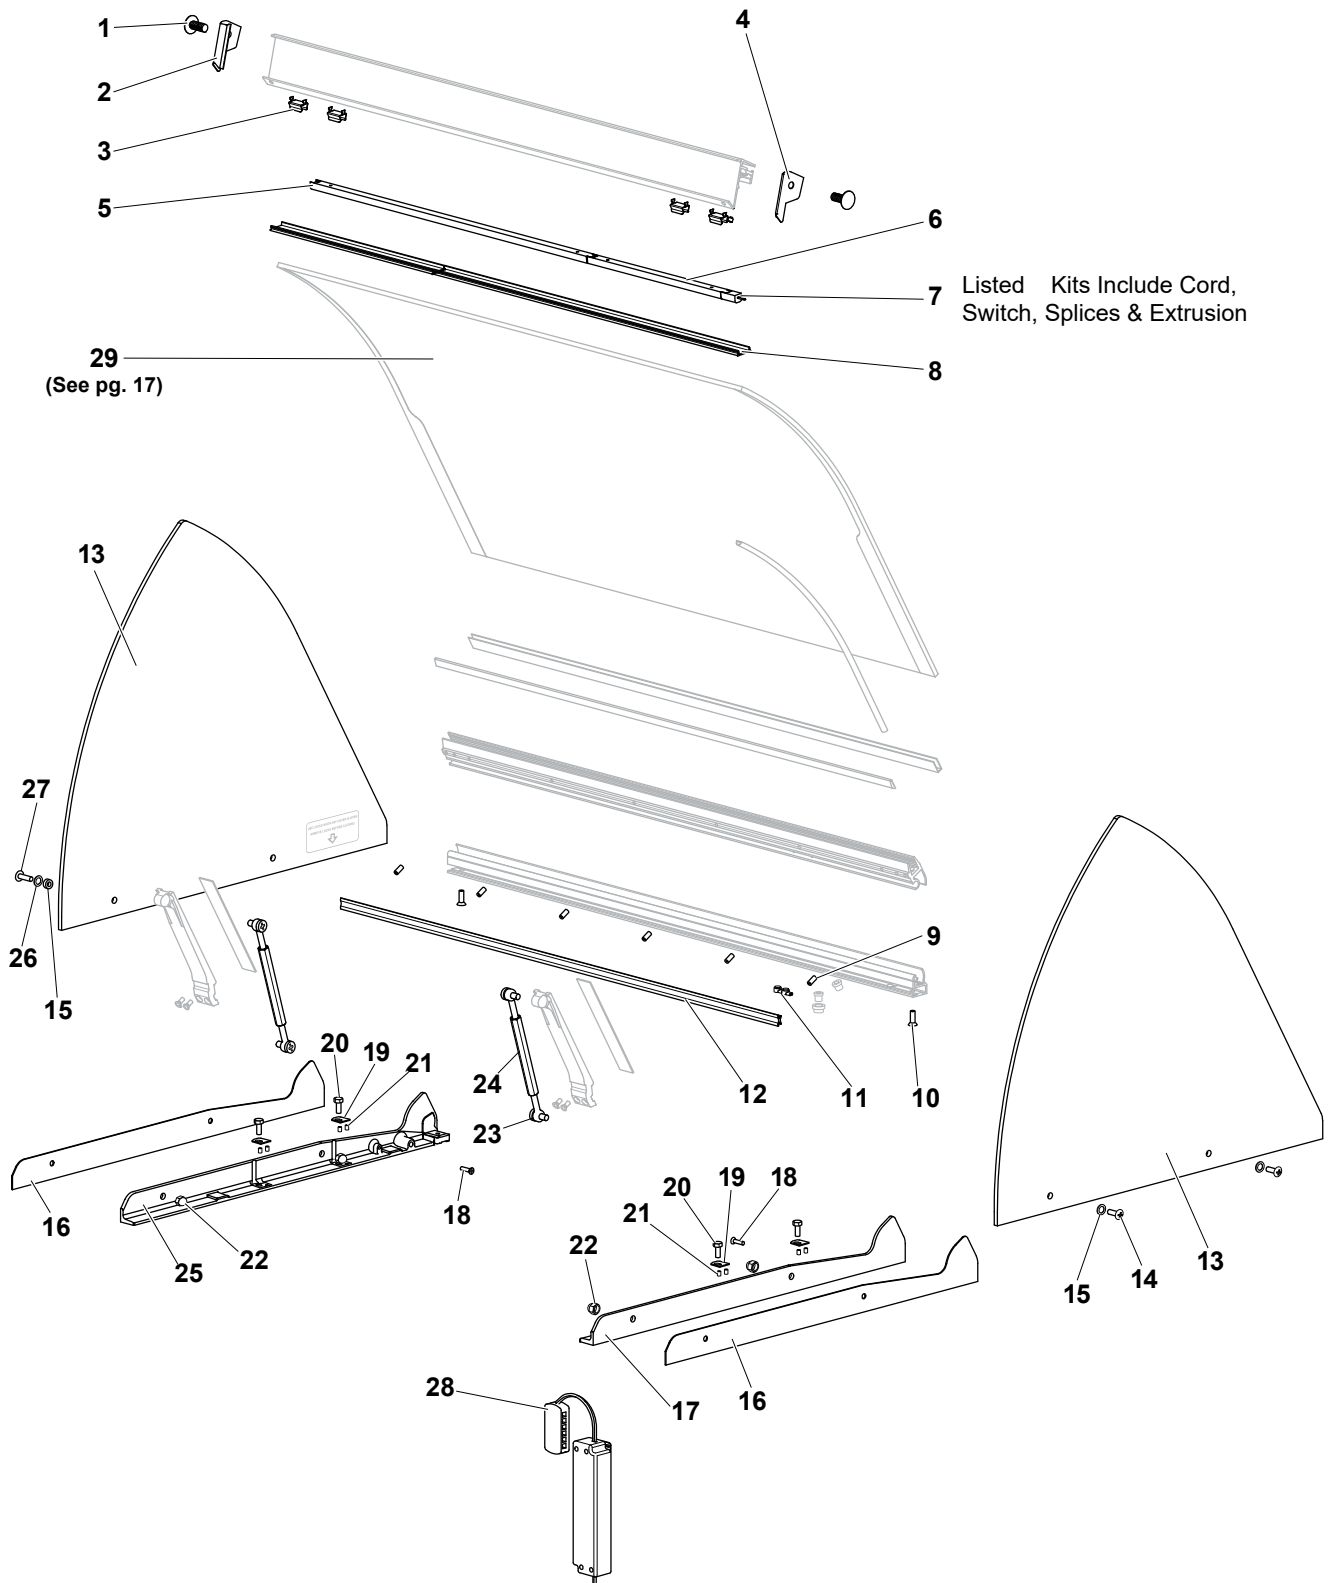

FIXED COVERS – 220-240VAC, 50/60Hz

FIXED COVERS – 220-240VAC, 50/60Hz

Item	Part #	Description	16.5"	18"	19"	21"	24"	25"	31"	37"	49"
1	223451	RIVET, NYLON FIR TREE	2	2	2	2	2	2	2	2	2
2	2504647	Left End Cap Replacement Kit	1	1	1	1	1	1	1	1	1
3	525010	CLIP, PVC, LED LIGHTS <i>(Replaced 2500556)</i>	2	4	4	4	4	4	4	2	4
4	2504646	Right End Cap Replacement Kit	1	1	1	1	1	1	1	1	1
5	524412	SSL, LED Stick, 34" Fixture 3500k <i>(Units After 3/4/19)</i>								1	1
	224314	Hera, LED Stick, 34" Fixture 4100k <i>(Units Prior to 3/4/19)</i>								1	1
6	524410	SSL, LED Stick, 7-3/8" Fixture 3500k <i>(Units After 3/4/2019)</i>		2	2	2	1	1			
	224360	Hera, LED Stick, 8" Fixture 4000k <i>(Units Prior to 3/4/19)</i>		2	2	2	1	1			
6	524411	SSL, LED Stick 11" Fixture 3500k <i>(Units After 3/4/19)</i>	1				1	1	2		1
	224313	Hera, LED Stick 12" Fixture 4000k <i>(Units Prior to 3/4/19)</i>	1				1	1	2		1
7	2503911	Kit, SSL, Replacement Cord <i>(Units After 3/4/19)</i>	1	1	1	1	1	1	1	1	1
	600513	Kit, Hera, Replacement Cord <i>(Units Prior to 3/4/19)</i>	1	1	1	1	1	1	1	1	1
8	224315	DIFFUSER, SEMI-CLEAR 39" (Cut to length)	1	1	1	1	1	1	1	1	2
9	223394	SCREW, SET SCREW M6x12 CONE POINT	3	3	3	3	3	4	4	6	8
10	223389	SCREW, 1/4-20 x 3/4" S/S PFHM	2	2	2	2	2	2	2	2	2
11	522082	SPLICE 2-COND 19-26AWG	2	2	2	2	2	2	2	2	2
12	224387	FILLER, PLASTIC STRIP	1.13'	1.26'	1.34'	1.34'	1.84'	1.84'	2.34'	2.84'	3.84'
13	600514	KIT, END GLASS REPLACEMENT	1	1	1	1	1	1	1	1	1
14	223109	SCREW, 1/4-20 x 7/8" SS TRUSS HEAD	2	2	2	2	2	2	2	2	2
15	524100	SPACER, NYLON	4	4	4	4	4	4	4	4	4
16	225035	GASKET, 1/16" RUBBER ,GLASS END	2	2	2	2	2	2	2	2	2
17	2503744	KIT, RIGHT END MOUNT	1	1	1	1	1	1	1	1	1
18	214286	PLUG, HOLE .160 DIA	2	2	2	2	2	2	2	2	2
19	2501061	WASHER, END MOUNT	4	4	4	4	4	4	4	4	4
20	223397	Setscrew, 10-32 x 1/4" <i>(Units Prior to 2/18/19)</i>	8	8	8	8	8	8	8	8	8
21	213387	SCREW, 1/4-20 x 3/4 HFM	4	4	4	4	4	4	4	4	4
22	223390	NUT, CAP, 1/4-20 18.8 S/S	4	4	4	4	4	4	4	4	4
23	223418	SCREW, M8 x 20 PAN HEAD PHILLIPS	4	4	4	4	4	4	4	4	4
24	2500555	ASSEMBLY, CONNECTING ROD	2	2	2	2	2	2	2	2	2
25	2503745	KIT, LEFT END MOUNT	1	1	1	1	1	1	1	1	1
26	223398	WASHER, BLACK, 5/16" X .570 OD	2	2	2	2	2	2	2	2	2
27	223108	SCREW, 1/4-20 x 3/4" SS TRUSS HEAD	2	2	2	2	2	2	2	2	2
28	524417	SSL, Driver, LED 24VDC, 30W P/Supply, 220/240V 50/60 Hz <i>(Units After 3/4/19)</i>	1	1	1	1	1	1	1	1	1
	225854	Hera, Driver, LED, 24VDC 30W P/Supply 220/240V 50/60Hz <i>(Units Prior to 3/4/19)</i>	1	1	1	1	1	1	1	1	1
29 See Page 17	600500	KIT, REPLACEMENT GLASS 16.5" FIXED	1								
	600501	KIT, REPLACEMENT GLASS 18" FIXED		1							
	600502	KIT, REPLACEMENT GLASS 19" FIXED			1						
	600526	KIT, REPLACEMENT GLASS 21" FIXED				1					
	600527	KIT, REPLACEMENT GLASS 24" FIXED					1				
	600503	KIT, REPLACEMENT GLASS 25" FIXED						1			
	600504	KIT, REPLACEMENT GLASS 31" FIXED							1		
	600505	KIT, REPLACEMENT GLASS 37" FIXED								1	
	600506	KIT, REPLACEMENT GLASS 49" FIXED									1