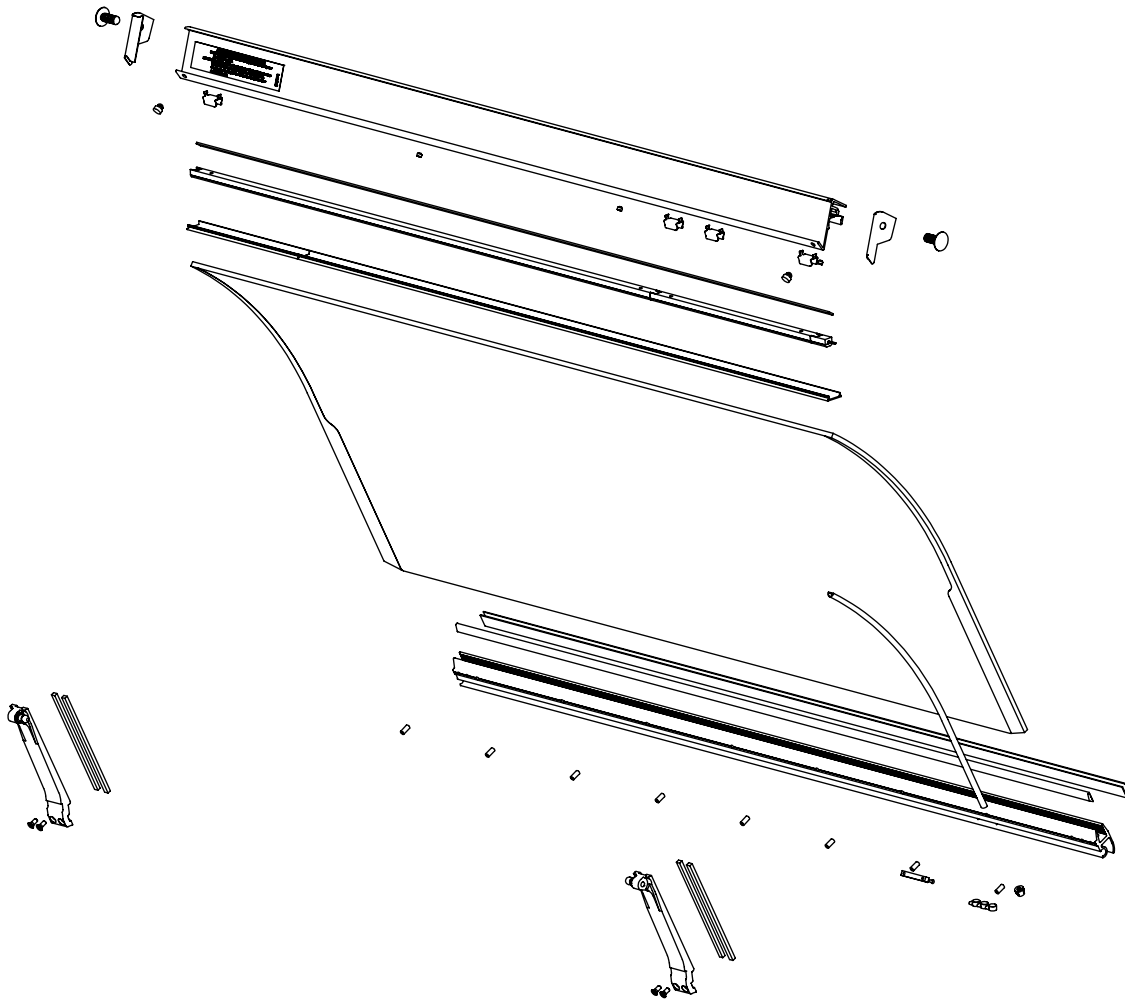

REPLACEMENT GLASS KIT – DROP COVERS

(48" MODEL KIT SHOWN. KIT COMPONENTS SHOWN EXPLODED FOR CLARITY.)

600507	KIT, REPLACEMENT GLASS 36" DROP
600508	KIT, REPLACEMENT GLASS 48" DROP
600509	KIT, REPLACEMENT GLASS 60" DROP
600510	KIT, REPLACEMENT GLASS 74" DROP
600511	KIT, REPLACEMENT GLASS 86" DROP