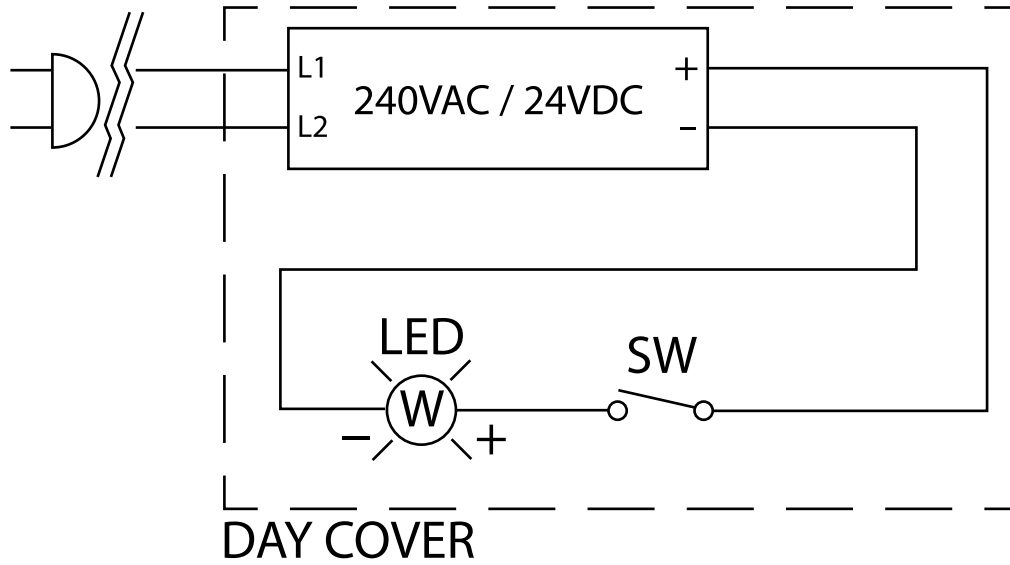

WIRING DIAGRAM – CLEARVIEW DAY COVERS – 220-240VAC