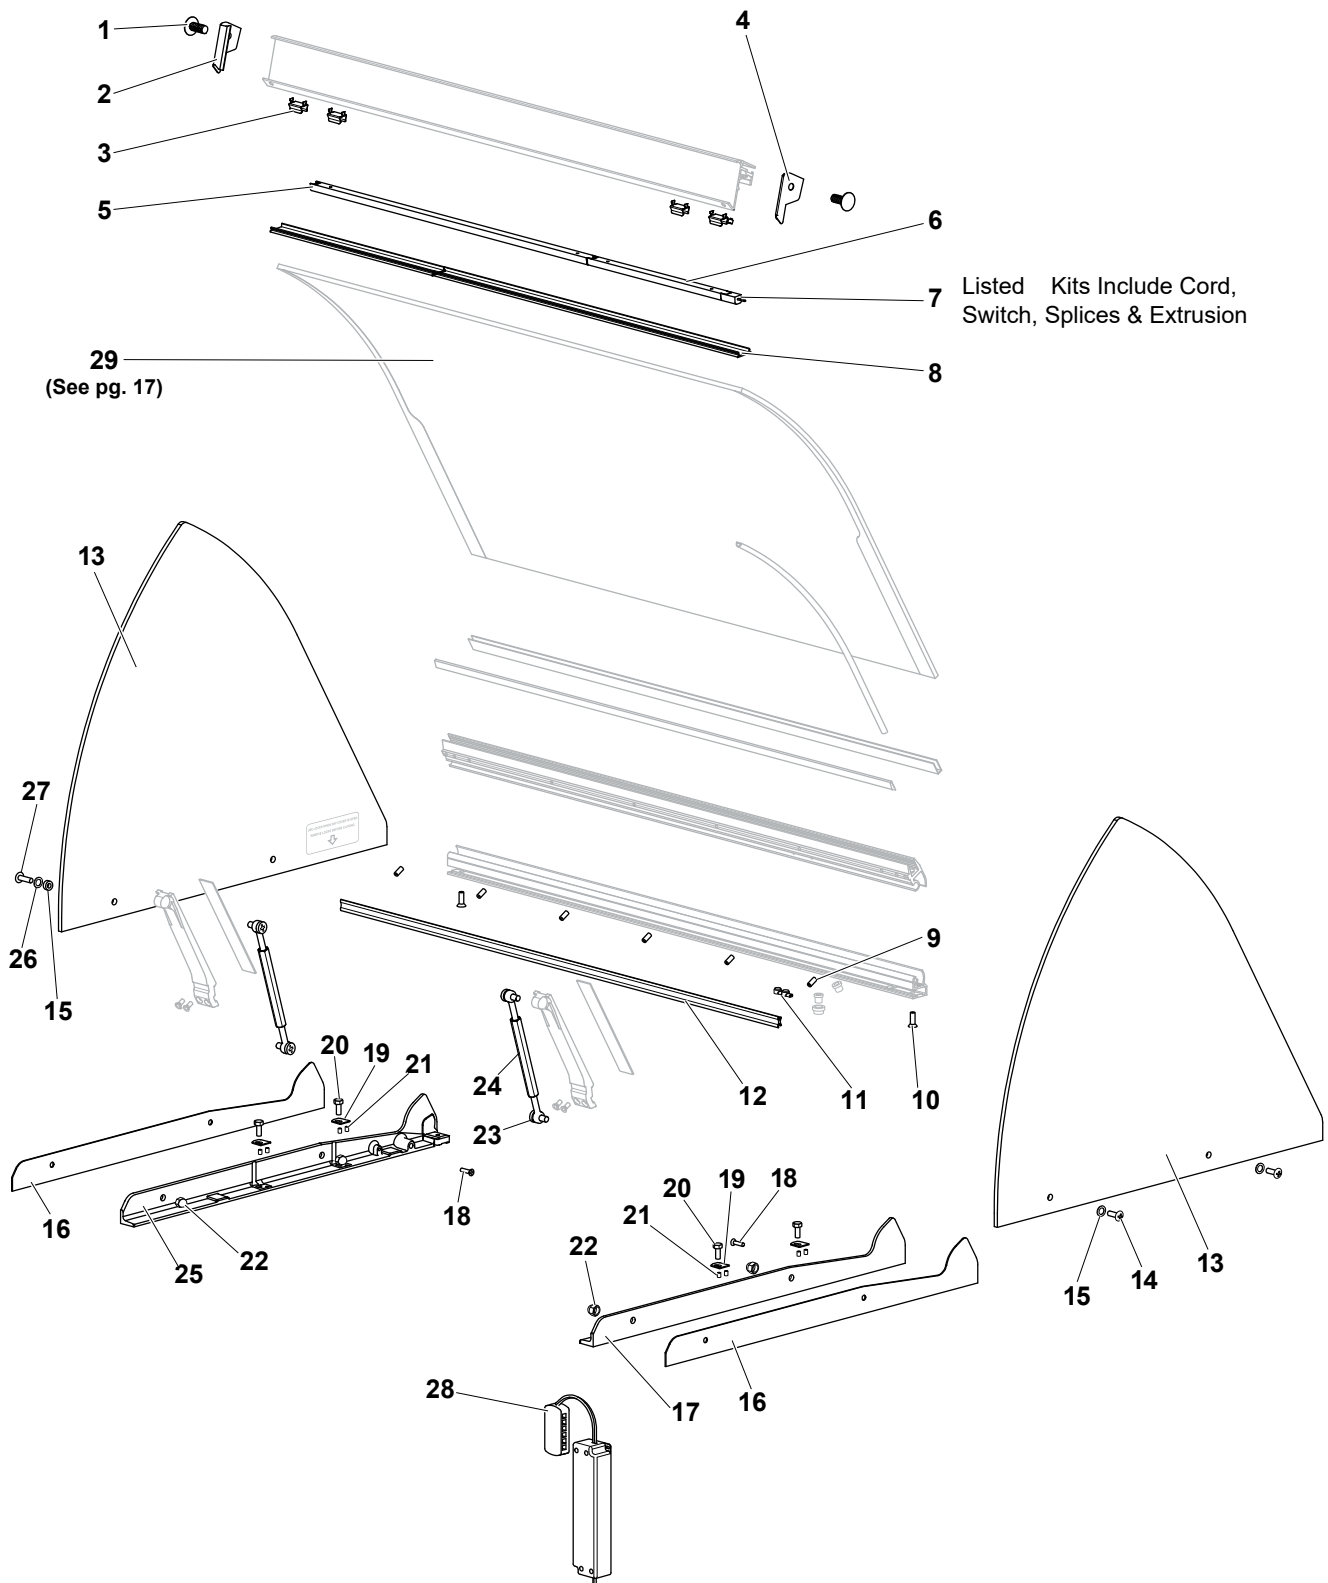

FIXED COVERS (SPECIAL MOUNTING) – 220-240VAC, 50/60Hz

FIXED COVERS (SPECIAL MOUNTING) – 220-240VAC, 50/60Hz

Item	Part #	Description	16.5"	18"	19"	25"	37"	49"
1	223451	RIVET, NYLON FIR TREE	2	2	2	2	2	2
2	2504647	Left End Cap Replacement Kit	1	1	1	1	1	1
3	525010	CLIP, PVC, LED LIGHTS <i>(Replaced 2500556)</i>	2	4	4	4	4	4
4	2504646	Right End Cap Replacement Kit	1	1	1	1	1	1
5	524412	SSL, LED Stick, 34" Fixture 3500k <i>(Units After 3/4/19)</i>					1	1
	224314	Hera, LED Stick, 34" Fixture 4100k <i>(Units Prior to 3/4/19)</i>					1	1
6	524410	SSL, LED Stick, 7-3/8" Fixture 3500k <i>(Units After 3/4/2019)</i>		2	2	1		
	224360	Hera, LED Stick, 8" Fixture 4000k <i>(Units Prior to 3/4/19)</i>		2	2	1		
6	524411	SSL, LED Stick 11" Fixture 3500k <i>(Units After 3/4/19)</i>	1			1		1
	224313	Hera, LED Stick 12" Fixture 4000k <i>(Units Prior to 3/4/19)</i>	1			1		1
7	2503911	Kit, SSL, Replacement Cord <i>(Units After 3/4/19)</i>	1	1	1	1	1	1
	600513	Kit, Hera, Replacement Cord <i>(Units Prior to 3/4/19)</i>	1	1	1	1	1	1
8	224315	DIFFUSER, SEMI-CLEAR 39" (Cut to length)	1	1	1	1	1	2
9	223394	SCREW, SET SCREW M6x12 CONE POINT	3	3	3	4	6	8
10	223389	SCREW, 1/4-20 x 3/4" S/S Phillips Flat Head Machine	2	2	2	2	2	2
11	522082	SPLICE 2-COND 19-26AWG	2	2	2	2	2	2
12	224387	FILLER, PLASTIC STRIP	1.13'	1.26'	1.34'	1.84'	2.84'	3.84'
13	600514	KIT, END GLASS REPLACEMENT	1	1	1	1	1	1
14	223109	SCREW, 1/4-20 x 7/8" SS TRUSS HEAD	2	2	2	2	2	2
15	524100	SPACER, NYLON .5" OD x .252"ID x 3/16" WHITE	4	4	4	4	4	4
16	225035	GASKET, 1/16" RUBBER ,GLASS END	2	2	2	2	2	2
17	2503744	KIT, RIGHT END MOUNT	1	1	1	1	1	1
18	214286	PLUG, HOLE .160 DIA	2	2	2	2	2	2
19	2501061	WASHER, END MOUNT CLEARVIEW DAY COVER	4	4	4	4	4	4
20	223424	SCREW, 10-24x1/2" SS HEX HD. MACHINE SCREW	4	4	4	4	4	4
21	223425	Set Screw, 10-32 x 3/16" <i>(Units Prior to 2/18/2019)</i>	8	8	8	8	8	8
22	223390	NUT, CAP, 1/4-20 18.8 S/S	4	4	4	4	4	4
23	223418	SCREW, M8 x 20 PAN HEAD PHILLIPS MACHINE SCREW	4	4	4	4	4	4
24	2500555	ASSEMBLY, CONNECTING ROD	2	2	2	2	2	2
25	2503745	KIT, LEFT END MOUNT	1	1	1	1	1	1
26	223398	WASHER, BLACK, 5/16" X .570 OD	4	4	4	4	4	4
27	223108	SCREW, 1/4-20 x 3/4" SS TRUSS HEAD	2	2	2	2	2	2
28	524417	SSL, Driver, LED 24VDC, 30W P/Supply, 220/240V 50/60 Hz <i>(Units After 3/4/19)</i>	1	1	1	1	1	1
	225854	Hera, Driver, LED, 24VDC 30W P/Supply 220/240V 50/60Hz <i>(Units Prior to 3/4/19)</i>	1	1	1	1	1	1
29 See Page 17	600500	KIT, REPLACEMENT GLASS 16.5" FIXED	1					
	600501	KIT, REPLACEMENT GLASS 18" FIXED		1				
	600502	KIT, REPLACEMENT GLASS 19" FIXED			1			
	600503	KIT, REPLACEMENT GLASS 25" FIXED				1		
	600505	KIT, REPLACEMENT GLASS 37" FIXED					1	
	600506	KIT, REPLACEMENT GLASS 49" FIXED						1