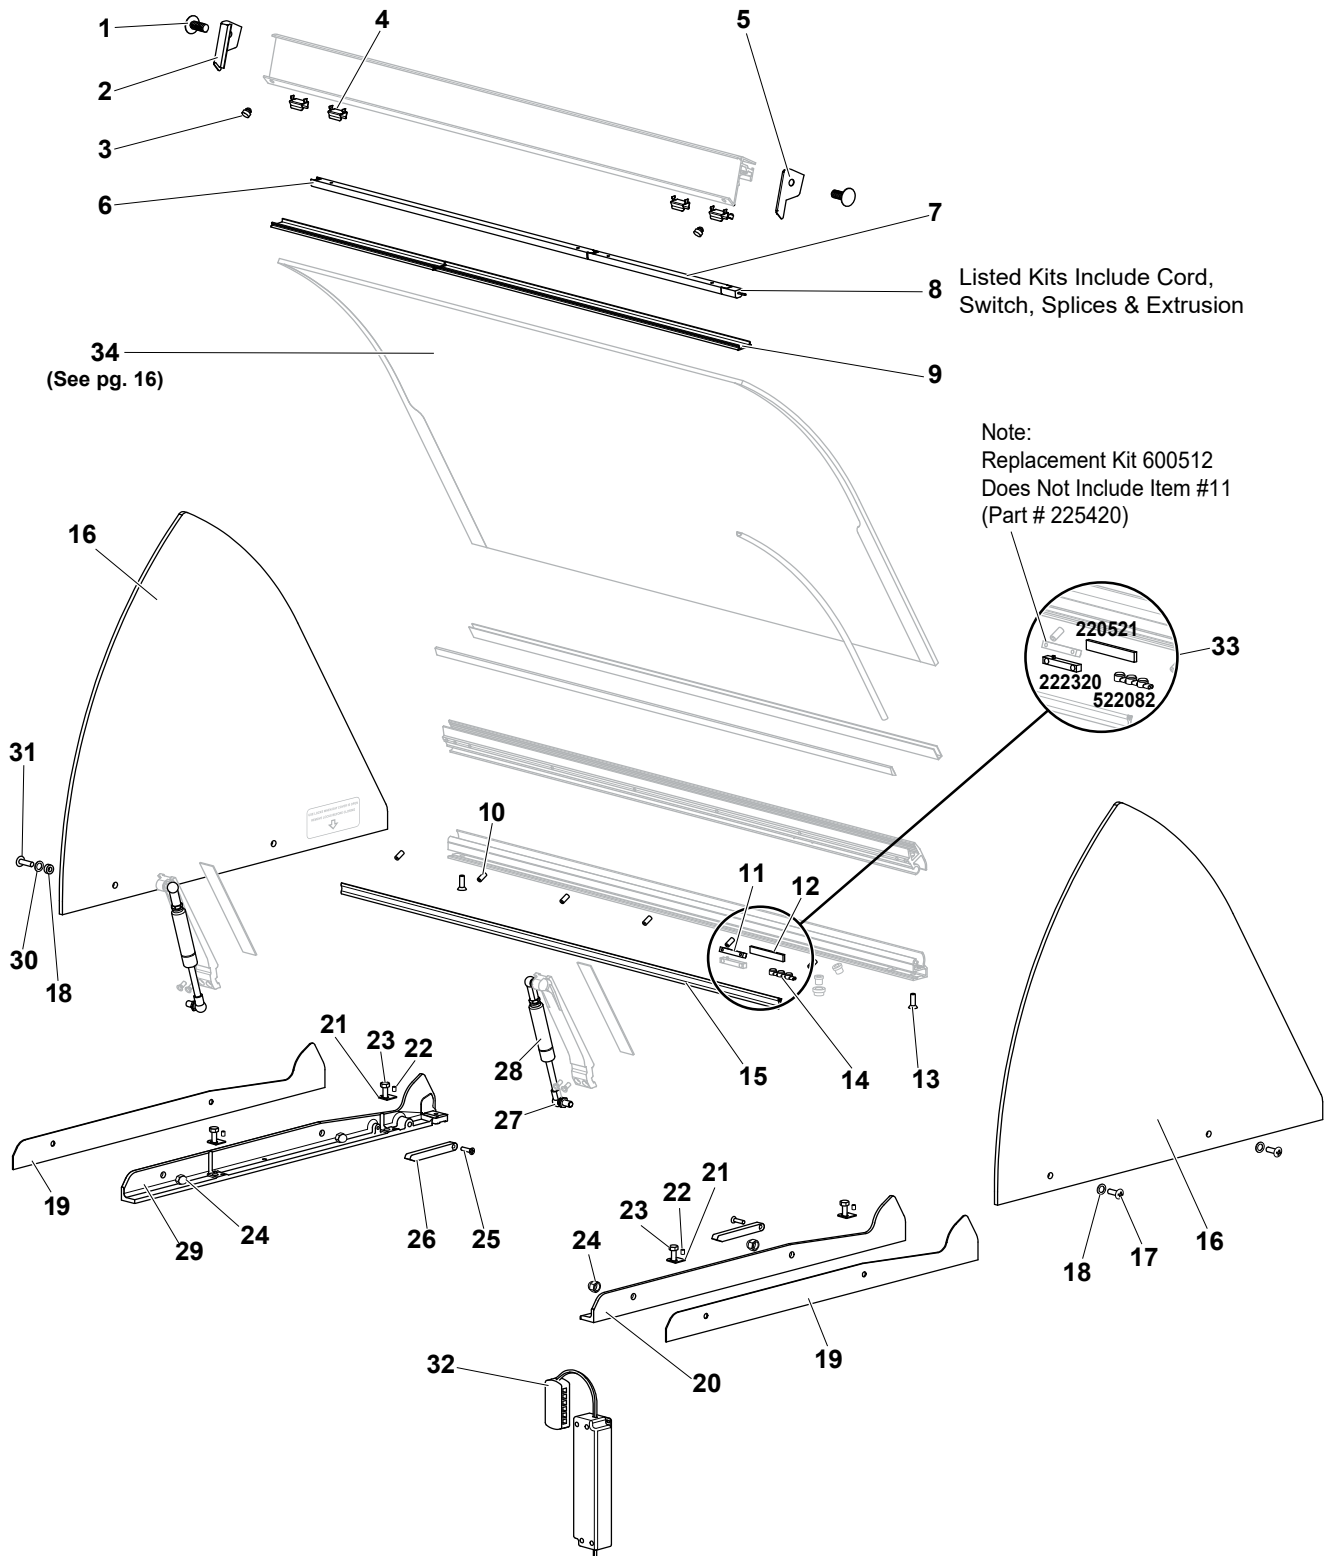

DROP COVERS – 220-240VAC, 50/60Hz

DROP COVERS – 220-240VAC, 50/60Hz

Item	Part #	Description	36"	48"	60"	74"	86"
1	223451	RIVET, NYLON FIR TREE	2	2	2	2	2
2	2504647	Left End Cap Replacement Kit	1	1	1	1	1
3	223386	BUMPER, BLACK RUBBER PUSH-IN	2	2	2	2	2
4	525010	CLIP, PVC, LED LIGHTS <i>(Replaced 2500556)</i>	2	4	6	12	6
5	2504646	Right End Cap Replacement Kit	1	1	1	1	1
6	524412	SSL, LED Stick, 34" Fixture 3500k <i>(Units After 3/4/19)</i>	1	1	1		2
	224314	Hera, LED Stick, 34" Fixture 4100k <i>(Units Prior to 3/4/19)</i>	1	1	1		2
7	524411	SSL, LED Stick, 11" Fixture 3500k <i>(Units After 3/4/19)</i>		1	2	6	1
	224313	Hera, LED Stick, 12" Fixture 4100k <i>(Units Prior to 3/4/19)</i>		1	2	6	1
8	2503911	Kit, SSL, Replacement Cord <i>(Units After 3/4/19)</i>	1	1	1	1	1
	600513	Kit, Hera, Replacement Cord <i>(Units Prior to 3/4/19)</i>	1	1	1	1	1
9	224315	DIFFUSER, SEMI-CLEAR 39" (Cut to length)	1	2	2	2	3
10	223394	SCREW, SET SCREW M6x12 CONE POINT	6	8	10	12	14
11	225420	SWITCH, REED, MAGNETIC ACTUATOR	1	1	1	1	1
12	220521	TAPE, .219"X1-1/2" V2845H	1	1	1	1	1
13	223389	SCREW, 1/4-20 x 3/4" S/S Phillips Flat Head Machine	2	2	2	2	2
14	522082	SPLICE 2-COND 19-26AWG	3	3	3	3	3
15	224387	FILLER, HINGE, BLACK	2.76'	3.76'	4.76'	5.93'	6.93
16	600514	KIT, END GLASS REPLACEMENT	1	1	1	1	1
17	223109	SCREW, 1/4-20 x 7/8" SS TRUSS HEAD	2	2	2	2	2
18	524100	SPACER, NYLON .5" OD x .252"ID x 3/16" WHITE	4	4	4	4	4
19	225035	GASKET, 1/16" RUBBER, GLASS END	2	2	2	2	2
20	2503744	KIT, RIGHT END MOUNT KIT	1	1	1	1	1
21	2501061	WASHER, END MOUNT CLEARVIEW DAY COVER	4	4	4	4	4
22	223397	Setscrew, 10-32 x 1/4" <i>(Units Prior to 2/18/19)</i>	8	8	8	8	8
23	213387	SCREW, 1/4-20 x 3/4 HFM	4	4	4	4	4
24	223390	NUT, CAP, 1/4-20 18.8 S/S	4	4	4	4	4
25	223399	SCREW, 10-32 X 3/4" S/S FHPM	2	2	2	2	2
26	224402	LOCKING DEVICE	2	2	2	2	2
27	223396	BALL END STUD, M8 x 12	4	4	4	4	4
28	224317	GAS RAM, 36" 300N	2				
	224318	GAS RAM, 48" 400N		2			
	224345	GAS RAM, 60" 500N			2		
	224346	GAS RAM, 74" 650N				2	
	224319	GAS RAM, 86" 800N					2
29	2503745	KIT, LEFT END MOUNT	1	1	1	1	1
30	223398	WASHER, BLACK, 5/16" X .570 OD	2	2	2	2	2
31	223108	SCREW, 1/4-20 x 3/4" SS TRUSS HEAD	2	2	2	2	2
32	524417	SSL, Driver, LED 24VDC, 30W P/Supply, 220/240V 50/60 Hz <i>(Units After 3/4/19)</i>	1	1	1	1	1
	225854	Hera, Driver, LED, 24VDC 30W P/Supply 220/240V 50/60Hz <i>(Units Prior to 3/4/19)</i>	1	1	1	1	1
33	600512	KIT, SWITCH REPLACEMENT	1	1	1	1	1
34 See Page 16	600507	KIT, REPLACEMENT GLASS 36" DROP	1				
	600508	KIT, REPLACEMENT GLASS 48" DROP		1			
	600509	KIT, REPLACEMENT GLASS 60" DROP			1		
	600510	KIT, REPLACEMENT GLASS 74" DROP				1	
	600511	KIT, REPLACEMENT GLASS 86" DROP					1