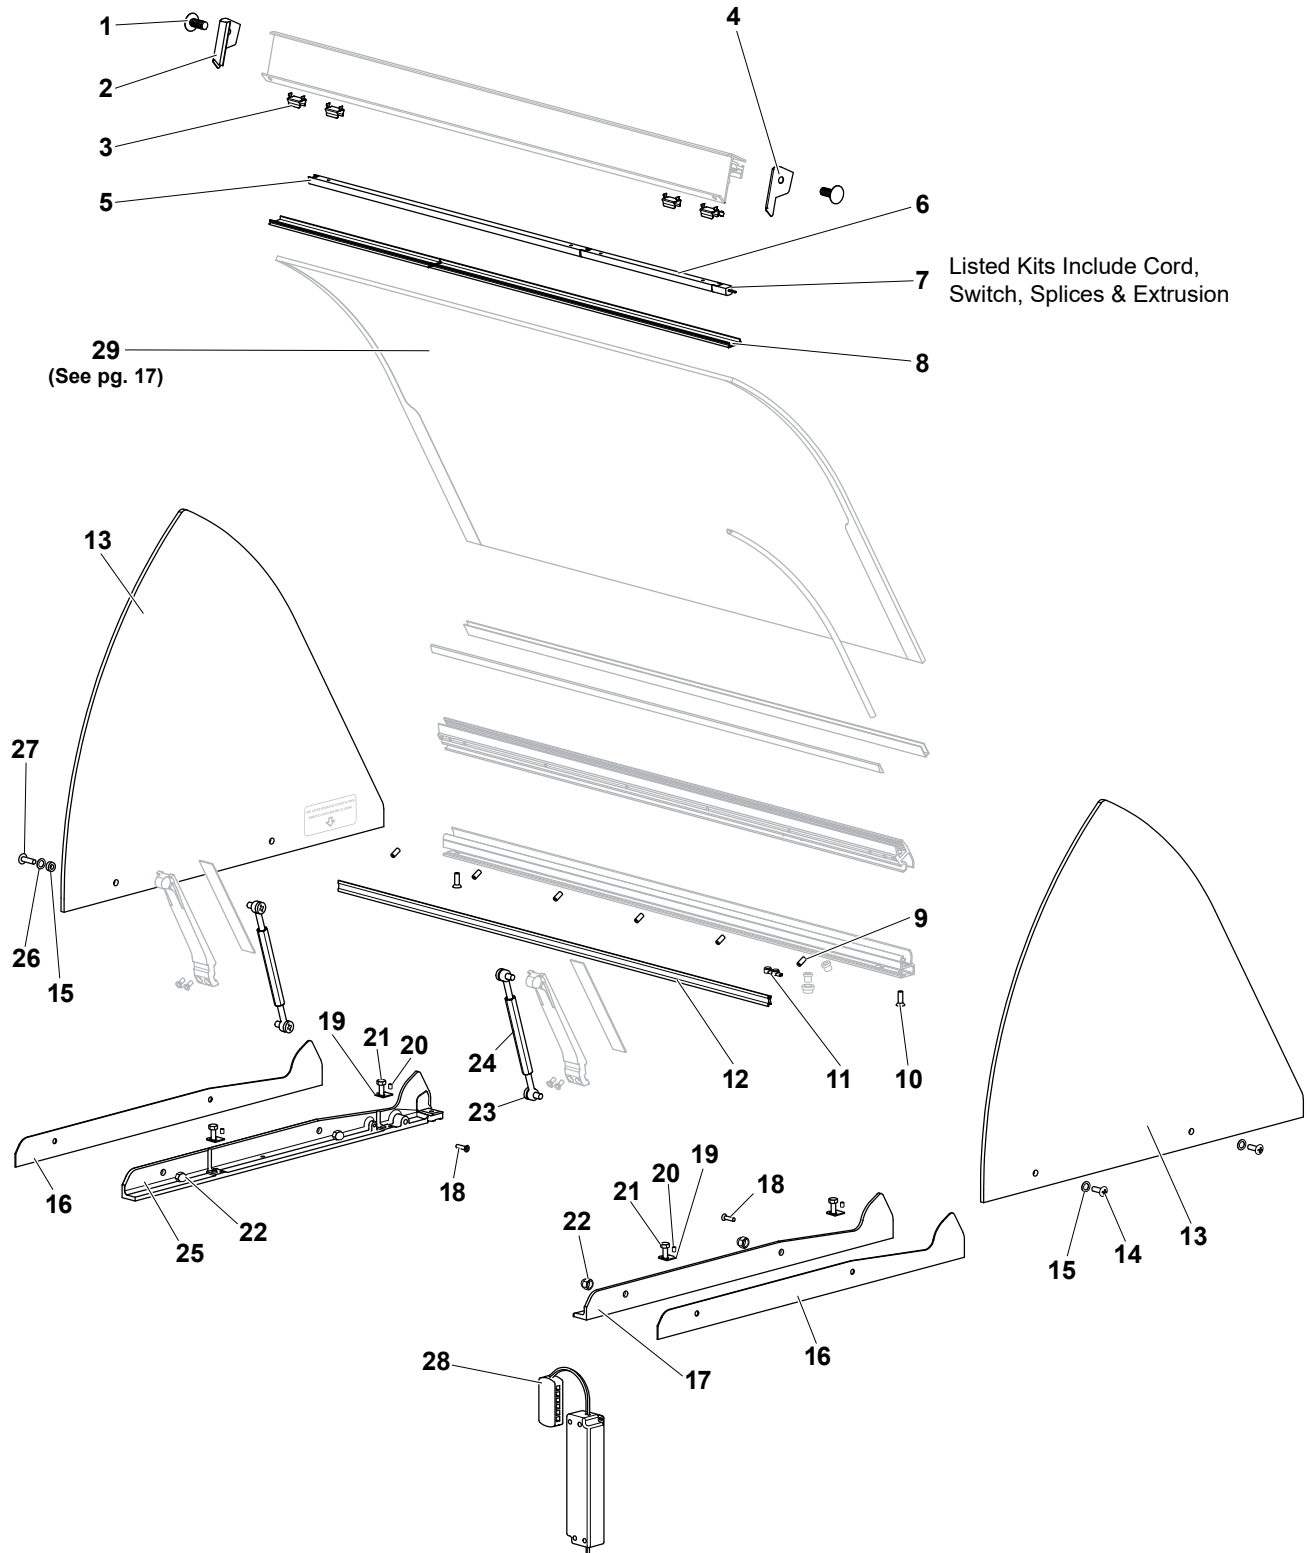

FIXED COVERS – 100-120VAC, 50/60Hz

FIXED COVERS – 100-120VAC, 50/60Hz

Item	Part #	Description	16.5"	18"	19"	21"	24"	25"	31"	37"	49"
1	223451	RIVET, NYLON FIR TREE	2	2	2	2	2	2	2	2	2
2	2504647	Left End Cap Replacement Kit	1	1	1	1	1	1	1	1	1
3	525010	CLIP, PVC, LED LIGHTS <i>(Replaced 2500556)</i>	2	4	4	4	4	4	4	2	4
4	2504646	Right End Cap Replacement Kit	1	1	1	1	1	1	1	1	1
5	524412	SSL, LED Stick, 34" Fixture 3500k <i>(Units After 3/4/19)</i>								1	1
	224314	Hera, LED Stick, 34" Fixture 4100k <i>(Units Prior to 3/4/19)</i>								1	1
6	524410	SSL, LED Stick 7-3/8" Fixture 3500k <i>(Units After 3/4/2019)</i>		2	2	2	1	1			
	224360	Hera, LED Stick 8" Fixture 4000k <i>(Units Prior to 3/4/19)</i>		2	2	2	1	1			
6	524411	SSL, LED Stick 11" Fixture 3500k <i>(Units After 3/4/19)</i>	1				1	1	2		1
	224313	Hera, LED Stick 12" Fixture 4000k <i>(Units Prior to 3/4/19)</i>	1				1	1	2		1
7	2503911	Kit, SSL, Replacement Cord <i>(Units After 3/4/19)</i>	1	1	1	1	1	1	1	1	1
	600513	Kit, Hera, Replacement Cord <i>(Units Prior to 3/4/19)</i>	1	1	1	1	1	1	1	1	1
8	224315	DIFFUSER, SEMI-CLEAR 39" (Cut to length)	1	1	1	1	1	1	1	1	2
9	223394	SCREW, SET SCREW M6x12 CONE POINT	3	3	3	3	3	4	4	6	8
10	223389	SCREW, 1/4-20 x 3/4" S/S PFHM	2	2	2	2	2	2	2	2	2
11	522082	SPLICE 2-COND 19-26AWG	2	2	2	2	2	2	2	2	2
12	224387	FILLER, PLASTIC STRIP	1.13'	1.26'	1.34'	1.34'	1.84'	1.84'	2.34'	2.84'	3.84'
13	600514	KIT, END GLASS REPLACEMENT	1	1	1	1	1	1	1	1	1
14	223109	SCREW, 1/4-20 x 7/8" SS TRUSS HEAD	2	2	2	2	2	2	2	2	2
15	524100	SPACER, NYLON	4	4	4	4	4	4	4	4	4
16	225035	GASKET, 1/16" RUBBER ,GLASS END	2	2	2	2	2	2	2	2	2
17	2503744	KIT, RIGHT END MOUNT	1	1	1	1	1	1	1	1	1
18	214286	PLUG, HOLE .160 DIA	2	2	2	2	2	2	2	2	2
19	2501061	WASHER, END MOUNT	4	4	4	4	4	4	4	4	4
20	223397	Setscrew, 10-32 x 1/4" <i>(Units Prior to 2/18/19)</i>	8	8	8	8	8	8	8	8	8
21	213387	SCREW, 1/4-20 x 3/4 HFM	4	4	4	4	4	4	4	4	4
22	223390	NUT, CAP, 1/4-20 18.8 S/S	4	4	4	4	4	4	4	4	4
23	223418	SCREW, M8 x 20 PAN HEAD PHILLIPS	4	4	4	4	4	4	4	4	4
24	2500555	ASSEMBLY, CONNECTING ROD	2	2	2	2	2	2	2	2	2
25	2503745	KIT, LEFT END MOUNT	1	1	1	1	1	1	1	1	1
26	223398	WASHER, BLACK, 5/16" X .570 OD	2	2	2	2	2	2	2	2	2
27	223108	SCREW, 1/4-20 x 3/4" SS TRUSS HEAD	2	2	2	2	2	2	2	2	2
28	524414	SSL, Driver, LED, 24VDC 30W P/Supply, 120V <i>(Units After 3/4/19)</i>	1	1	1	1	1	1	1	1	1
	225855	Hera, Driver, LED, 24VDC 30W P/Supply, 120V <i>(Units Prior to 3/4/19)</i>	1	1	1	1	1	1	1	1	1
See Page 17	600500	KIT, REPLACEMENT GLASS 16.5" FIXED	1								
	600501	KIT, REPLACEMENT GLASS 18" FIXED		1							
	600502	KIT, REPLACEMENT GLASS 19" FIXED			1						
	600526	KIT, REPLACEMENT GLASS 21" FIXED				1					
	600527	KIT, REPLACEMENT GLASS 24" FIXED					1				
	600503	KIT, REPLACEMENT GLASS 25" FIXED						1			
	600504	KIT, REPLACEMENT GLASS 31" FIXED							1		
	600505	KIT, REPLACEMENT GLASS 37" FIXED								1	
	600506	KIT, REPLACEMENT GLASS 49" FIXED									1